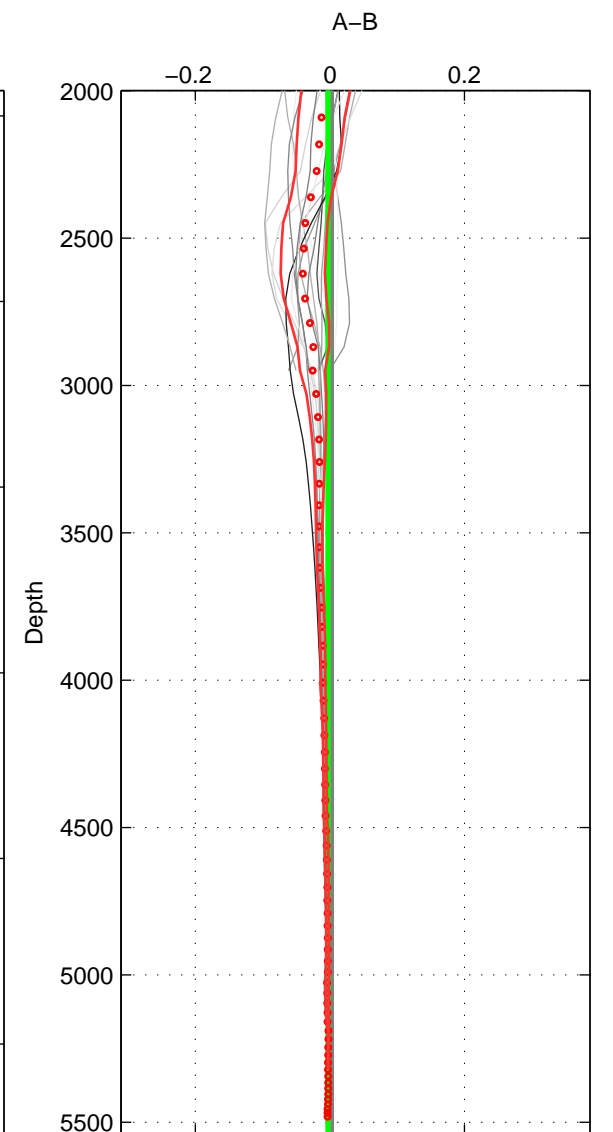

Cruise A (red). Date: Jan 1993 Cruisename: 313-74DI19921222

Cruise B (blue). Date: Apr 1995 Cruisename: 320-74JC19950320

*** "Favourite" values are means of spaces 1 2 3.

	Offset	O.StDev	Ratio	R.Stdev	Rating
SIGMA:	-0.003	0.001	1.000	0.000	5
THETA:	-0.003	0.002	1.000	0.000	5
DEPTH:	-0.003	0.000	1.000	0.000	5
FAV. :	-0.003	0.001	1.000	0.000	5

Profiles of A: 5
 Profiles of B: 4
 Diff profs : 16
 WMoffset (A-B): -0.0029227
 WMoffset stdev: 0.0014171
 WMratio (A/B): 0.99992
 WMratio stdev: 4.0862e-05

Quality (1-5): 5

Profiles of A: 5
 Profiles of B: 4
 Diff profs : 16
 WMoffset (A-B): -0.0027694
 WMoffset stdev: 0.0017305
 WMratio (A/B): 0.99992
 WMratio stdev: 4.9892e-05

Quality (1-5): 5

Profiles of A: 5
 Profiles of B: 4
 Diff profs : 16
 WMoffset (A-B): -0.0028556
 WMoffset stdev: 0.00037647
 WMratio (A/B): 0.99992
 WMratio stdev: 1.0861e-05

Quality (1-5): 5