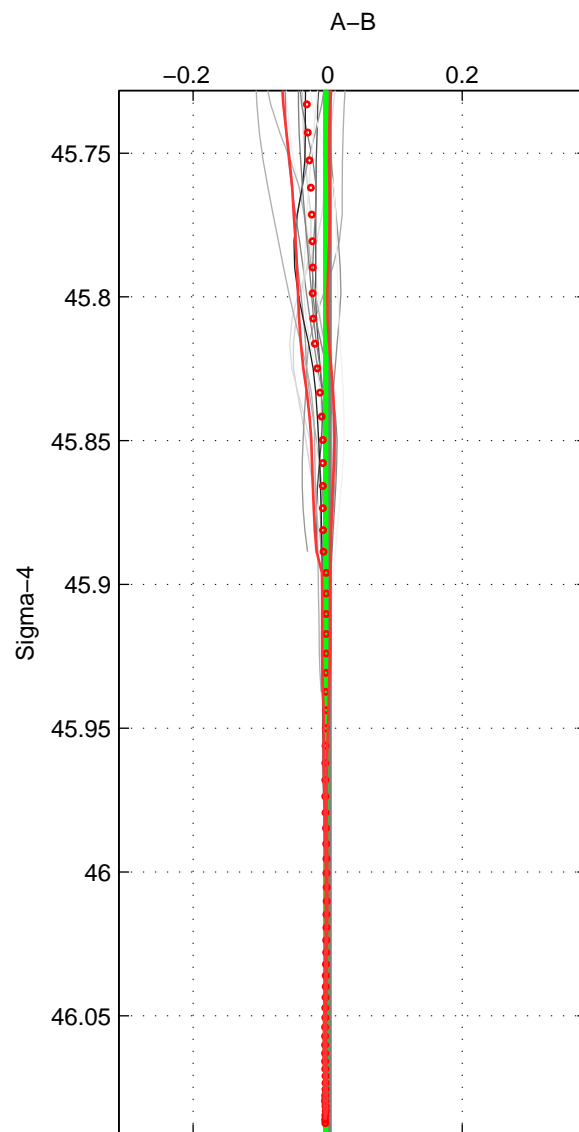

Cruise A (red). Date: Jan 1993 Cruisename: 313-74DI19921222

Cruise B (blue). Date: Apr 1995 Cruisename: 320-74JC19950320

*** "Favourite" values are means of spaces 1 2 3.

	Offset	O.StDev	Ratio	R.Stdev	Rating
SIGMA:	-0.003	0.001	1.000	0.000	5
THETA:	-0.003	0.002	1.000	0.000	5
DEPTH:	-0.003	0.000	1.000	0.000	5
FAV. :	-0.003	0.001	1.000	0.000	5

Profiles of A: 5
 Profiles of B: 4
 Diff profs : 16
 WMoffset (A-B): -0.0029227
 WMoffset stdev: 0.0014171
 WMratio (A/B): 0.99992
 WMratio stdev: 4.0862e-05

Quality (1-5): 5

Profiles of A: 5
 Profiles of B: 4
 Diff profs : 16
 WMoffset (A-B): -0.0027694
 WMoffset stdev: 0.0017305
 WMratio (A/B): 0.99992
 WMratio stdev: 4.9892e-05

Quality (1-5): 5

Profiles of A: 5
 Profiles of B: 4
 Diff profs : 16
 WMoffset (A-B): -0.0028556
 WMoffset stdev: 0.00037647
 WMratio (A/B): 0.99992
 WMratio stdev: 1.0861e-05

Quality (1-5): 5