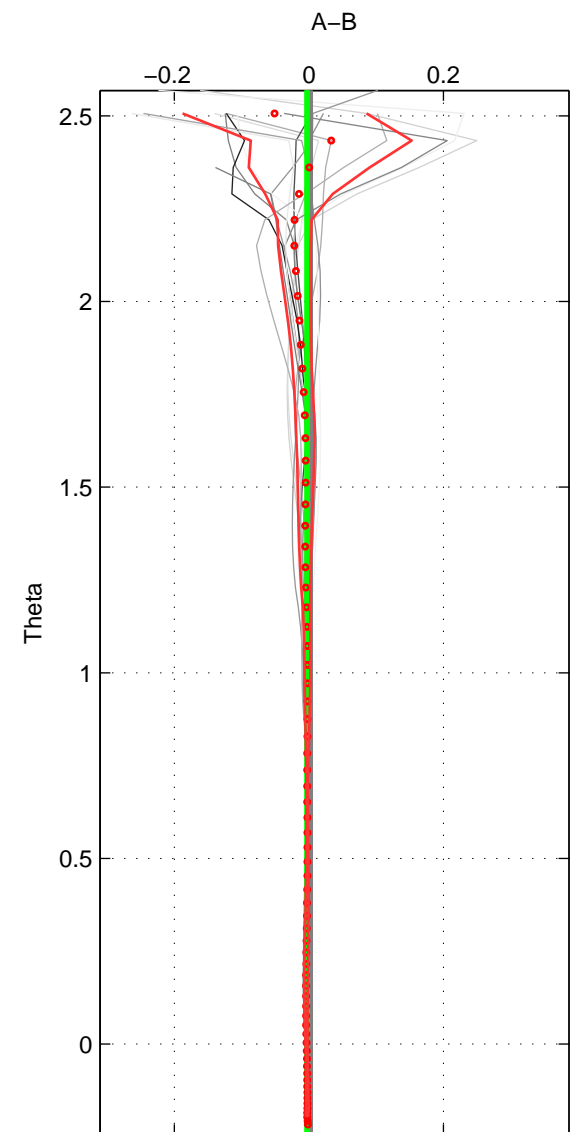

Cruise A (red). Date: Jan 1993 Cruisename: 313-74DI19921222

Cruise B (blue). Date: Apr 1995 Cruisename: 320-74JC19950320

*** "Favourite" values are means of spaces 1 2 3.

	Offset	O.StDev	Ratio	R.Stdev	Rating
SIGMA:	-0.003	0.001	1.000	0.000	5
THETA:	-0.003	0.002	1.000	0.000	5
DEPTH:	-0.003	0.000	1.000	0.000	5
FAV. :	-0.003	0.001	1.000	0.000	5

Profiles of A: 5
 Profiles of B: 4
 Diff profs : 16
 WMoffset (A-B): -0.0029227
 WMoffset stdev: 0.0014171
 WMratio (A/B): 0.99992
 WMratio stdev: 4.0862e-05

Quality (1-5): 5

Profiles of A: 5
 Profiles of B: 4
 Diff profs : 16
 WMoffset (A-B): -0.0027694
 WMoffset stdev: 0.0017305
 WMratio (A/B): 0.99992
 WMratio stdev: 4.9892e-05

Quality (1-5): 5

Profiles of A: 5
 Profiles of B: 4
 Diff profs : 16
 WMoffset (A-B): -0.0028556
 WMoffset stdev: 0.00037647
 WMratio (A/B): 0.99992
 WMratio stdev: 1.0861e-05

Quality (1-5): 5