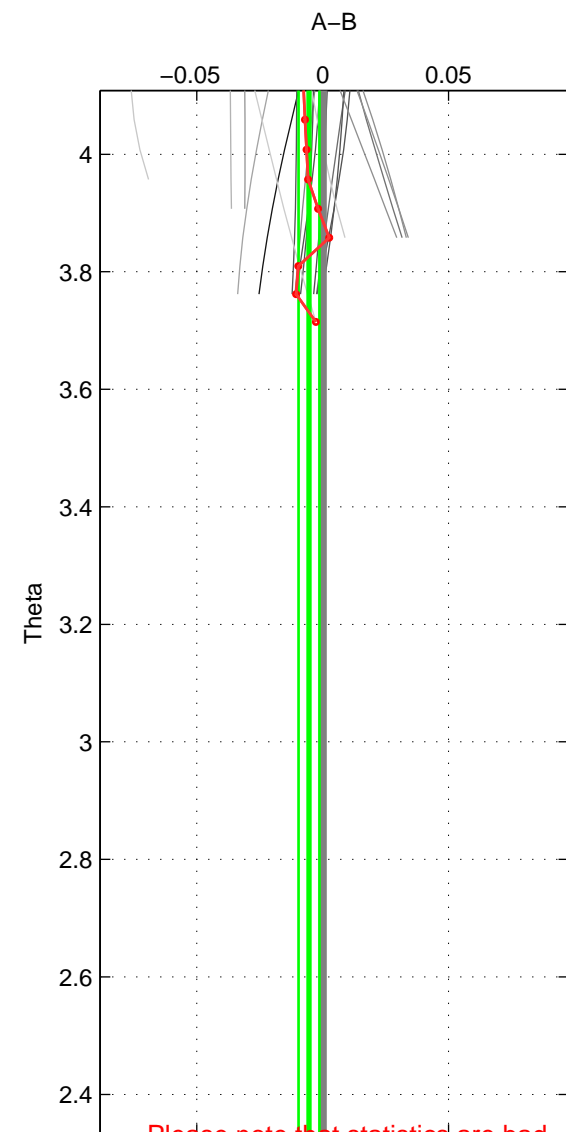

Cruise A (red). Date: Nov 1982 Cruisename: 205-29GD19821110

Cruise B (blue). Date: Aug 1998 Cruisename: 329-OMEX2

*** "Favourite" values are those of space 1.

	Offset	O.StDev	Ratio	R.Stdev	Rating
SIGMA:	-0.011	0.029	1.000	0.001	4
THETA:	-0.005	0.004	1.000	0.000	3
DEPTH:	0.002	0.001	1.000	0.000	3
FAV. :	-0.011	0.029	1.000	0.001	4

Profiles of A: 5
 Profiles of B: 7
 Diff profs : 18
 WMoffset (A-B): -0.011388
 WMoffset stdev: 0.029347
 WMratio (A/B): 0.99968
 WMratio stdev: 0.00083507

Quality (1-5): 4

Profiles of A: 6
 Profiles of B: 7
 Diff profs : 19
 WMoffset (A-B): -0.0054456
 WMoffset stdev: 0.0041473
 WMratio (A/B): 0.99984
 WMratio stdev: 0.00011838

Quality (1-5): 3

Profiles of A: 6
 Profiles of B: 6
 Diff profs : 14
 WMoffset (A-B): 0.0019553
 WMoffset stdev: 0.00087768
 WMratio (A/B): 1.0001
 WMratio stdev: 2.4587e-05

Quality (1-5): 3

Please note that statistics are bad.