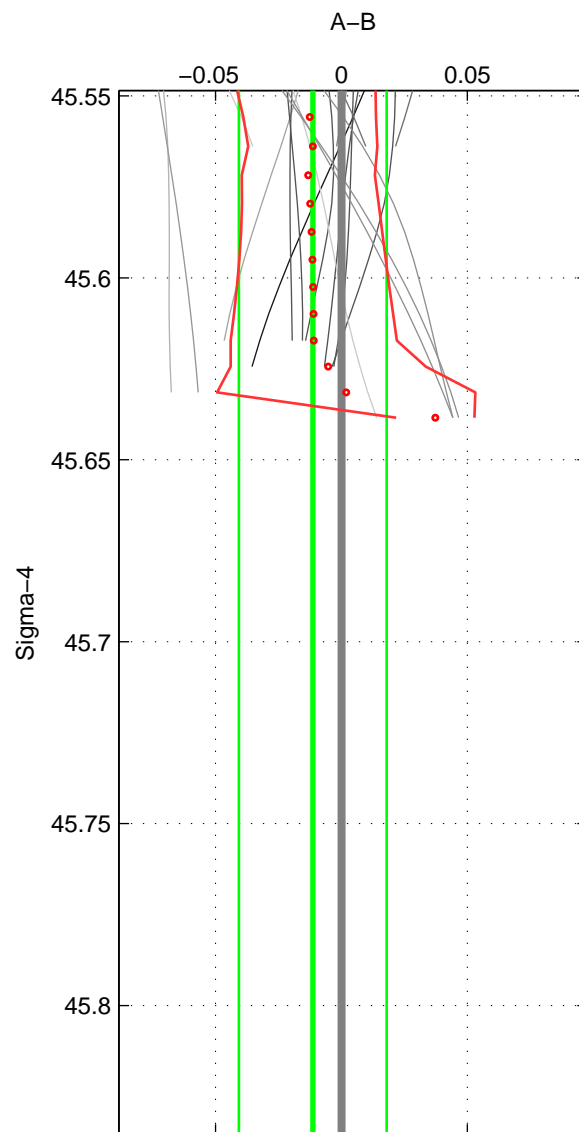

Cruise A (red). Date: Nov 1982 Cruisename: 205-29GD19821110

Cruise B (blue). Date: Aug 1998 Cruisename: 329-OMEX2

*** "Favourite" values are those of space 1.

	Offset	O.StDev	Ratio	R.Stdev	Rating
SIGMA:	-0.011	0.029	1.000	0.001	4
THETA:	-0.005	0.004	1.000	0.000	3
DEPTH:	0.002	0.001	1.000	0.000	3
FAV. :	-0.011	0.029	1.000	0.001	4

Profiles of A: 5
 Profiles of B: 7
 Diff profs : 18
 WMoffset (A-B): -0.011388
 WMoffset stdev: 0.029347
 WMratio (A/B): 0.99968
 WMratio stdev: 0.00083507

Quality (1-5): 4

Profiles of A: 6
 Profiles of B: 7
 Diff profs : 19
 WMoffset (A-B): -0.0054456
 WMoffset stdev: 0.0041473
 WMratio (A/B): 0.99984
 WMratio stdev: 0.00011838

Quality (1-5): 3

Profiles of A: 6
 Profiles of B: 6
 Diff profs : 14
 WMoffset (A-B): 0.0019553
 WMoffset stdev: 0.00087768
 WMratio (A/B): 1.0001
 WMratio stdev: 2.4587e-05

Quality (1-5): 3

Please note that statistics are bad.