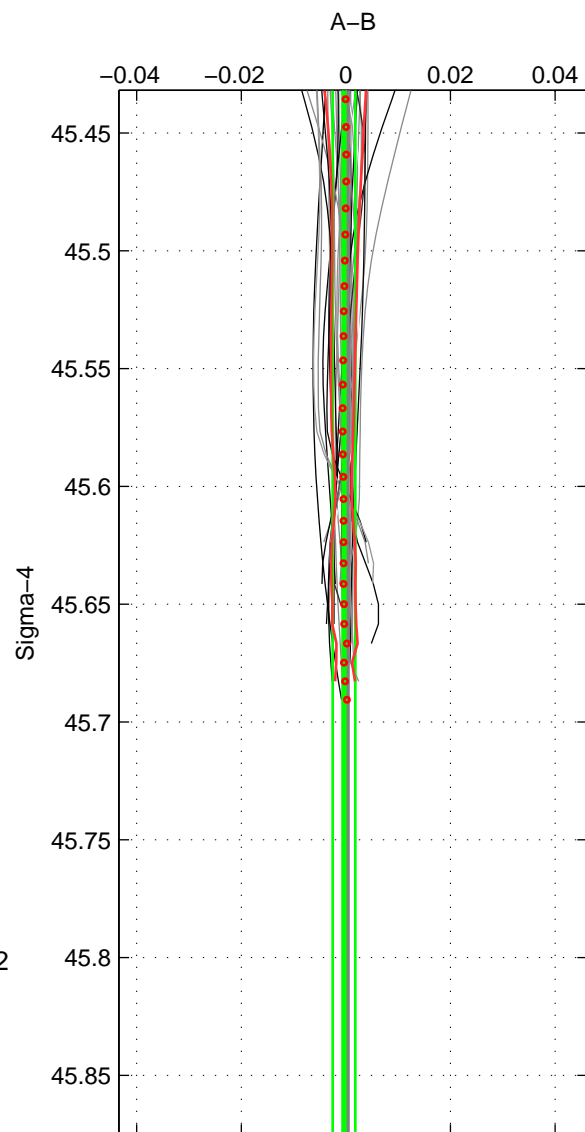

Cruise A (red). Date: Nov 2002 Cruisename: 659-49UF20021031

Cruise B (blue). Date: Feb 2008 Cruisename: 717-49UP20080122

*** "Favourite" values are means of spaces 1 2.

	Offset	O.StDev	Ratio	R.Stdev	Rating
SIGMA:	-0.000	0.002	1.000	0.000	5
THETA:	-0.001	0.003	1.000	0.000	5
DEPTH:	0.003	0.001	1.000	0.000	3
FAV.:	-0.001	0.003	1.000	0.000	5

Profiles of A: 23
 Profiles of B: 17
 Diff profs : 38
 WMoffset (A-B): -0.00035084
 WMoffset stdev: 0.0021537
 WMratio (A/B): 0.99999
 WMratio stdev: 6.2277e-05

Quality (1-5): 5

Profiles of A: 23
 Profiles of B: 17
 Diff profs : 38
 WMoffset (A-B): -0.00075148
 WMoffset stdev: 0.0034127
 WMratio (A/B): 0.99998
 WMratio stdev: 9.8699e-05

Quality (1-5): 5

Profiles of A: 23
 Profiles of B: 17
 Diff profs : 38
 WMoffset (A-B): 0.0033476
 WMoffset stdev: 0.00065294
 WMratio (A/B): 1.0001
 WMratio stdev: 1.8965e-05

Quality (1-5): 3

Please note that statistics are bad.