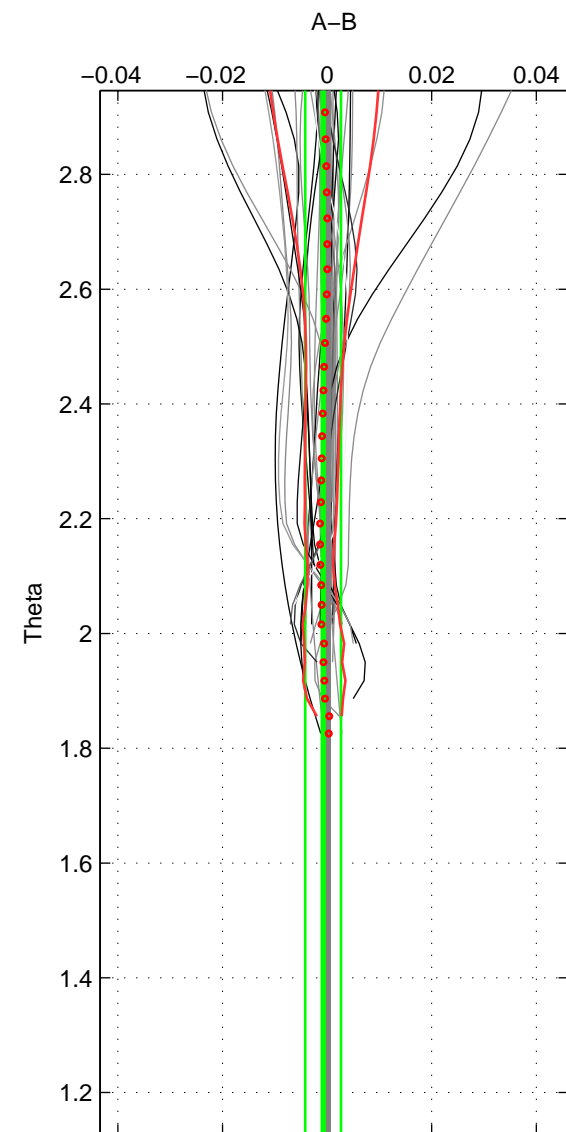

Cruise A (red). Date: Nov 2002 Cruisename: 659-49UF20021031

Cruise B (blue). Date: Feb 2008 Cruisename: 717-49UP20080122

*** "Favourite" values are means of spaces 1 2.

	Offset	O.StDev	Ratio	R.Stdev	Rating
SIGMA:	-0.000	0.002	1.000	0.000	5
THETA:	-0.001	0.003	1.000	0.000	5
DEPTH:	0.003	0.001	1.000	0.000	3
FAV.:	-0.001	0.003	1.000	0.000	5

Profiles of A: 23
 Profiles of B: 17
 Diff profs : 38
 WMoffset (A-B): -0.00035084
 WMoffset stdev: 0.0021537
 WMratio (A/B): 0.99999
 WMratio stdev: 6.2277e-05

Quality (1-5): 5

Profiles of A: 23
 Profiles of B: 17
 Diff profs : 38
 WMoffset (A-B): -0.00075148
 WMoffset stdev: 0.0034127
 WMratio (A/B): 0.99998
 WMratio stdev: 9.8699e-05

Quality (1-5): 5

Profiles of A: 23
 Profiles of B: 17
 Diff profs : 38
 WMoffset (A-B): 0.0033476
 WMoffset stdev: 0.00065294
 WMratio (A/B): 1.0001
 WMratio stdev: 1.8965e-05

Quality (1-5): 3

Please note that statistics are bad.