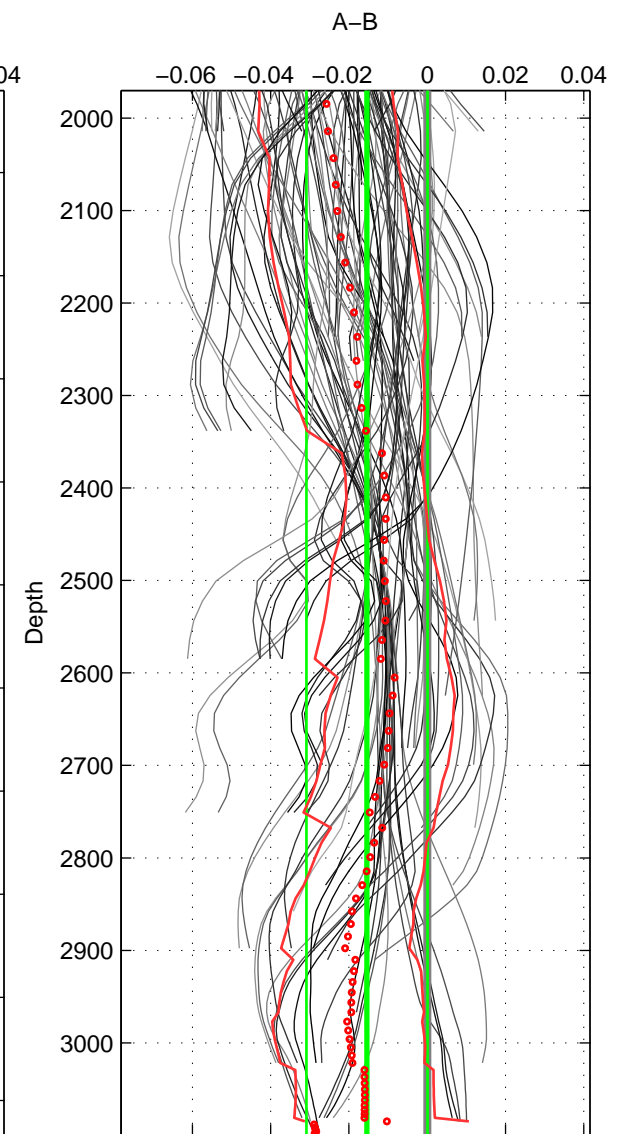

Cruise A (red). Date: Jul 2001 Cruisename: 160-06MT20010620

Cruise B (blue). Date: Jun 2008 Cruisename: 276-35TH20080610

*** "Favourite" values are means of spaces 1 2 3.

	Offset	O.StDev	Ratio	R.Stdev	Rating
SIGMA:	-0.029	0.004	0.999	0.000	4
THETA:	-0.028	0.005	0.999	0.000	4
DEPTH:	-0.015	0.015	1.000	0.000	4
FAV. :	-0.024	0.008	0.999	0.000	4

Profiles of A: 14
 Profiles of B: 17
 Diff profs : 100
 WMoffset (A-B): -0.029125
 WMoffset stdev: 0.004306
 WMratio (A/B): 0.99917
 WMratio stdev: 0.00012336

Quality (1-5): 4

Profiles of A: 14
 Profiles of B: 17
 Diff profs : 100
 WMoffset (A-B): -0.028402
 WMoffset stdev: 0.0053658
 WMratio (A/B): 0.99919
 WMratio stdev: 0.00015372

Quality (1-5): 4

Profiles of A: 14
 Profiles of B: 17
 Diff profs : 100
 WMoffset (A-B): -0.015387
 WMoffset stdev: 0.015484
 WMratio (A/B): 0.99956
 WMratio stdev: 0.00044338

Quality (1-5): 4