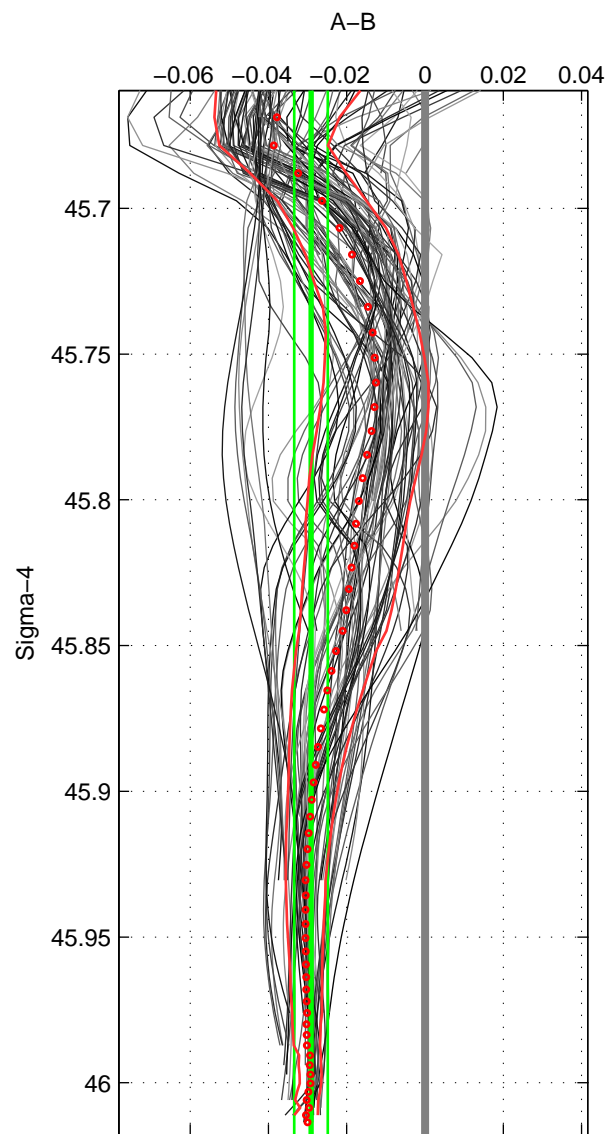

Cruise A (red). Date: Jul 2001 Cruisename: 160-06MT20010620

Cruise B (blue). Date: Jun 2008 Cruisename: 276-35TH20080610

*** "Favourite" values are means of spaces 1 2 3.

	Offset	O.StDev	Ratio	R.Stdev	Rating
SIGMA:	-0.029	0.004	0.999	0.000	4
THETA:	-0.028	0.005	0.999	0.000	4
DEPTH:	-0.015	0.015	1.000	0.000	4
FAV. :	-0.024	0.008	0.999	0.000	4

Profiles of A: 14
 Profiles of B: 17
 Diff profs : 100
 WMoffset (A-B): -0.029125
 WMoffset stdev: 0.004306
 WMratio (A/B): 0.99917
 WMratio stdev: 0.00012336

Quality (1-5): 4

Profiles of A: 14
 Profiles of B: 17
 Diff profs : 100
 WMoffset (A-B): -0.028402
 WMoffset stdev: 0.0053658
 WMratio (A/B): 0.99919
 WMratio stdev: 0.00015372

Quality (1-5): 4

Profiles of A: 14
 Profiles of B: 17
 Diff profs : 100
 WMoffset (A-B): -0.015387
 WMoffset stdev: 0.015484
 WMratio (A/B): 0.99956
 WMratio stdev: 0.00044338

Quality (1-5): 4