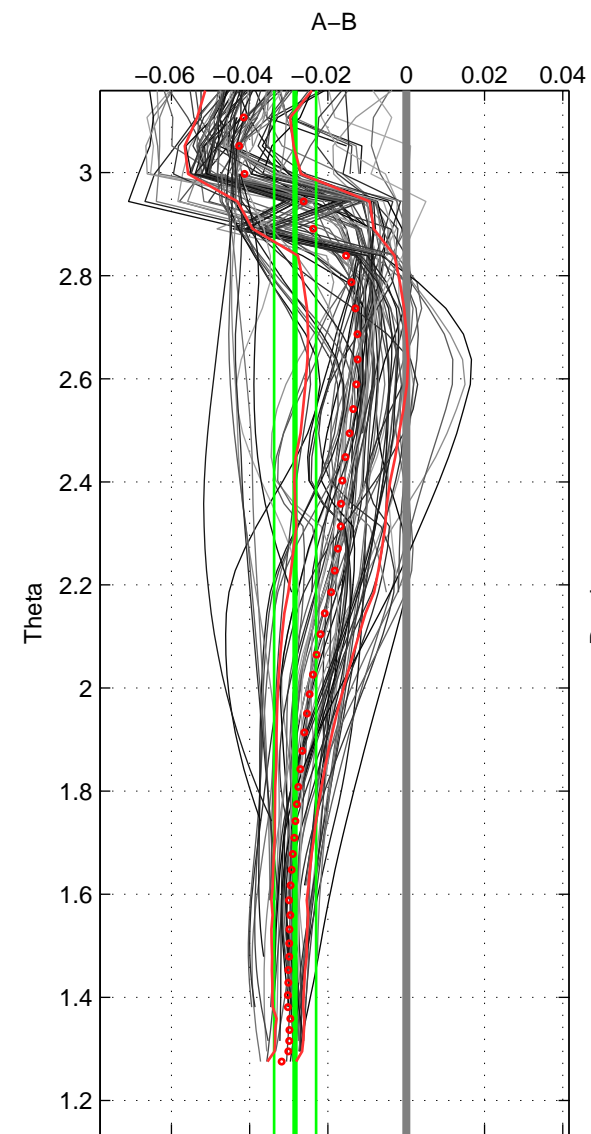

Cruise A (red). Date: Jul 2001 Cruisename: 160-06MT20010620

Cruise B (blue). Date: Jun 2008 Cruisename: 276-35TH20080610

*** "Favourite" values are means of spaces 1 2 3.

	Offset	O.StDev	Ratio	R.Stdev	Rating
SIGMA:	-0.029	0.004	0.999	0.000	4
THETA:	-0.028	0.005	0.999	0.000	4
DEPTH:	-0.015	0.015	1.000	0.000	4
FAV. :	-0.024	0.008	0.999	0.000	4

Profiles of A: 14
 Profiles of B: 17
 Diff profs : 100
 WMoffset (A-B): -0.029125
 WMoffset stdev: 0.004306
 WMratio (A/B): 0.99917
 WMratio stdev: 0.00012336

Quality (1-5): 4

Profiles of A: 14
 Profiles of B: 17
 Diff profs : 100
 WMoffset (A-B): -0.028402
 WMoffset stdev: 0.0053658
 WMratio (A/B): 0.99919
 WMratio stdev: 0.00015372

Quality (1-5): 4

Profiles of A: 14
 Profiles of B: 17
 Diff profs : 100
 WMoffset (A-B): -0.015387
 WMoffset stdev: 0.015484
 WMratio (A/B): 0.99956
 WMratio stdev: 0.00044338

Quality (1-5): 4