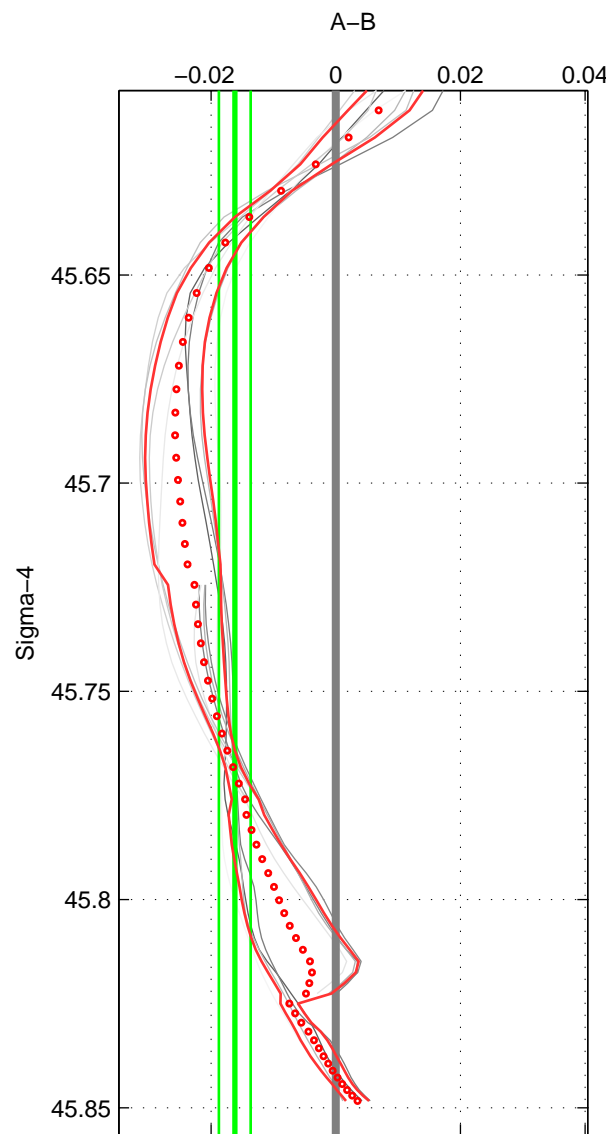

Cruise A (red). Date: Feb 2009 Cruisename: 278-45CE20090206

Cruise B (blue). Date: Jul 1990 Cruisename: 295-64TR19900701

\*\*\* "Favourite" values are means of spaces 1 2 3.

	Offset	O.StDev	Ratio	R.Stdev	Rating
SIGMA:	-0.016	0.003	1.000	0.000	2
THETA:	-0.015	0.003	1.000	0.000	2
DEPTH:	-0.017	0.002	1.000	0.000	2
FAV. :	-0.016	0.002	1.000	0.000	2

Profiles of A: 3  
 Profiles of B: 4  
 Diff profs : 12  
 WMoffset (A-B): -0.016189  
 WMoffset stdev: 0.0025422  
 WMratio (A/B): 0.99954  
 WMratio stdev: 7.2726e-05

Quality (1-5): 2

Profiles of A: 3  
 Profiles of B: 4  
 Diff profs : 12  
 WMoffset (A-B): -0.01455  
 WMoffset stdev: 0.0026187  
 WMratio (A/B): 0.99958  
 WMratio stdev: 7.4909e-05

Quality (1-5): 2

Profiles of A: 3  
 Profiles of B: 4  
 Diff profs : 12  
 WMoffset (A-B): -0.016931  
 WMoffset stdev: 0.0019269  
 WMratio (A/B): 0.99952  
 WMratio stdev: 5.5111e-05

Quality (1-5): 2