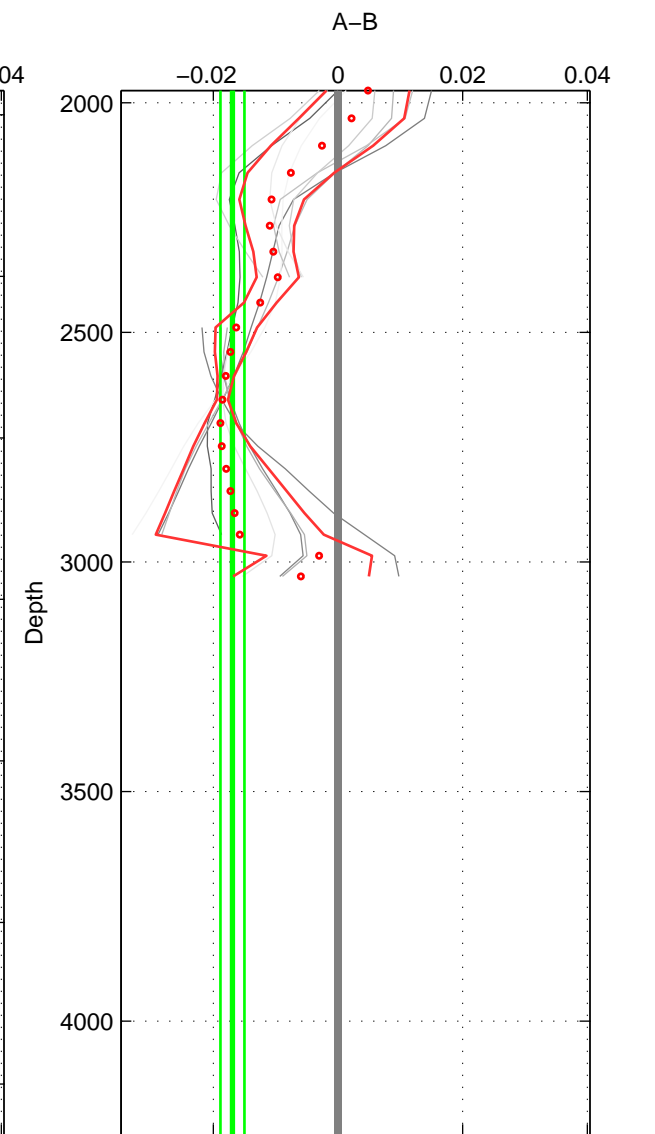

Cruise A (red). Date: Feb 2009 Cruisename: 278-45CE20090206

Cruise B (blue). Date: Jul 1990 Cruisename: 295-64TR19900701

\*\*\* "Favourite" values are means of spaces 1 2 3.

	Offset	O.StDev	Ratio	R.Stdev	Rating
SIGMA:	-0.016	0.003	1.000	0.000	2
THETA:	-0.015	0.003	1.000	0.000	2
DEPTH:	-0.017	0.002	1.000	0.000	2
FAV. :	-0.016	0.002	1.000	0.000	2

Profiles of A: 3  
 Profiles of B: 4  
 Diff profs : 12  
 WMoffset (A-B): -0.016189  
 WMoffset stdev: 0.0025422  
 WMratio (A/B): 0.99954  
 WMratio stdev: 7.2726e-05

Quality (1-5): 2

Profiles of A: 3  
 Profiles of B: 4  
 Diff profs : 12  
 WMoffset (A-B): -0.01455  
 WMoffset stdev: 0.0026187  
 WMratio (A/B): 0.99958  
 WMratio stdev: 7.4909e-05

Quality (1-5): 2

Profiles of A: 3  
 Profiles of B: 4  
 Diff profs : 12  
 WMoffset (A-B): -0.016931  
 WMoffset stdev: 0.0019269  
 WMratio (A/B): 0.99952  
 WMratio stdev: 5.5111e-05

Quality (1-5): 2