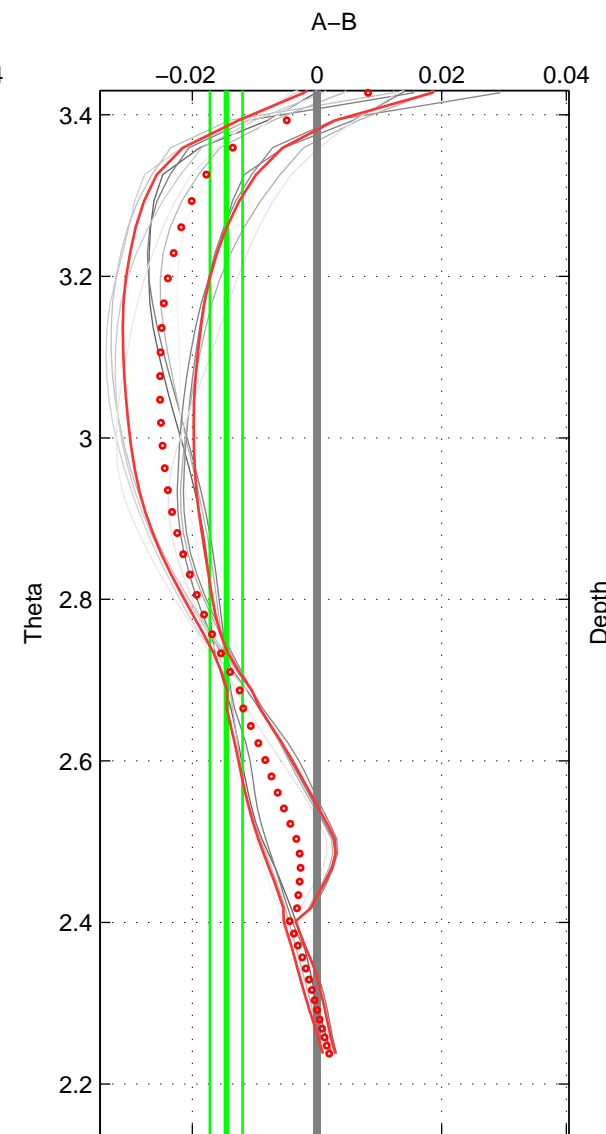

Cruise A (red). Date: Feb 2009 Cruisename: 278-45CE20090206

Cruise B (blue). Date: Jul 1990 Cruisename: 295-64TR19900701

\*\*\* "Favourite" values are means of spaces 1 2 3.

	Offset	O.StDev	Ratio	R.Stdev	Rating
SIGMA:	-0.016	0.003	1.000	0.000	2
THETA:	-0.015	0.003	1.000	0.000	2
DEPTH:	-0.017	0.002	1.000	0.000	2
FAV. :	-0.016	0.002	1.000	0.000	2

Profiles of A: 3  
 Profiles of B: 4  
 Diff profs : 12  
 WMoffset (A-B): -0.016189  
 WMoffset stdev: 0.0025422  
 WMratio (A/B): 0.99954  
 WMratio stdev: 7.2726e-05

Quality (1-5): 2

Profiles of A: 3  
 Profiles of B: 4  
 Diff profs : 12  
 WMoffset (A-B): -0.01455  
 WMoffset stdev: 0.0026187  
 WMratio (A/B): 0.99958  
 WMratio stdev: 7.4909e-05

Quality (1-5): 2

Profiles of A: 3  
 Profiles of B: 4  
 Diff profs : 12  
 WMoffset (A-B): -0.016931  
 WMoffset stdev: 0.0019269  
 WMratio (A/B): 0.99952  
 WMratio stdev: 5.5111e-05

Quality (1-5): 2