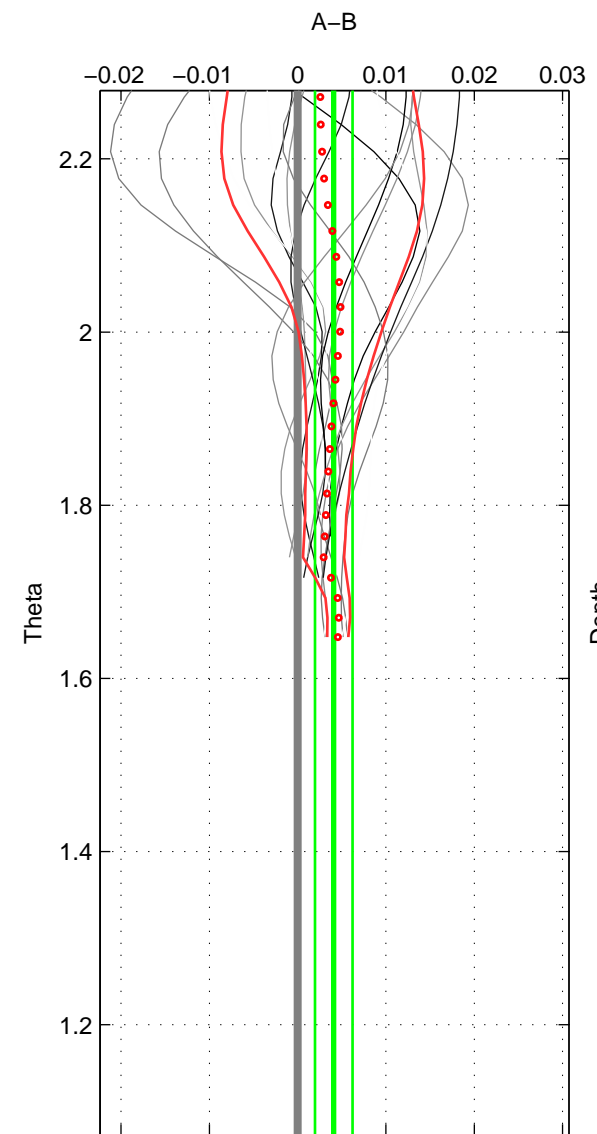

Cruise A (red). Date: Nov 1998 Cruisename: 582-49NZ19981030

Cruise B (blue). Date: Jun 1997 Cruisename: 681-49UP19970530

*** "Favourite" values are those of space 1.

	Offset	O.StDev	Ratio	R.Stdev	Rating
SIGMA:	0.002	0.001	1.000	0.000	5
THETA:	0.004	0.002	1.000	0.000	4
DEPTH:	0.002	0.001	1.000	0.000	3
FAV.:	0.002	0.001	1.000	0.000	5

Profiles of A: 5
 Profiles of B: 9
 Diff profs : 17
 WMoffset (A-B): 0.0023527
 WMoffset stdev: 0.0012467
 WMratio (A/B): 1.0001
 WMratio stdev: 3.6025e-05

Quality (1-5): 5

Profiles of A: 5
 Profiles of B: 9
 Diff profs : 17
 WMoffset (A-B): 0.0040768
 WMoffset stdev: 0.0021265
 WMratio (A/B): 1.0001
 WMratio stdev: 6.1445e-05

Quality (1-5): 4

Profiles of A: 5
 Profiles of B: 9
 Diff profs : 17
 WMoffset (A-B): 0.0024643
 WMoffset stdev: 0.00095493
 WMratio (A/B): 1.0001
 WMratio stdev: 2.7727e-05

Quality (1-5): 3

Please note that statistics are bad.