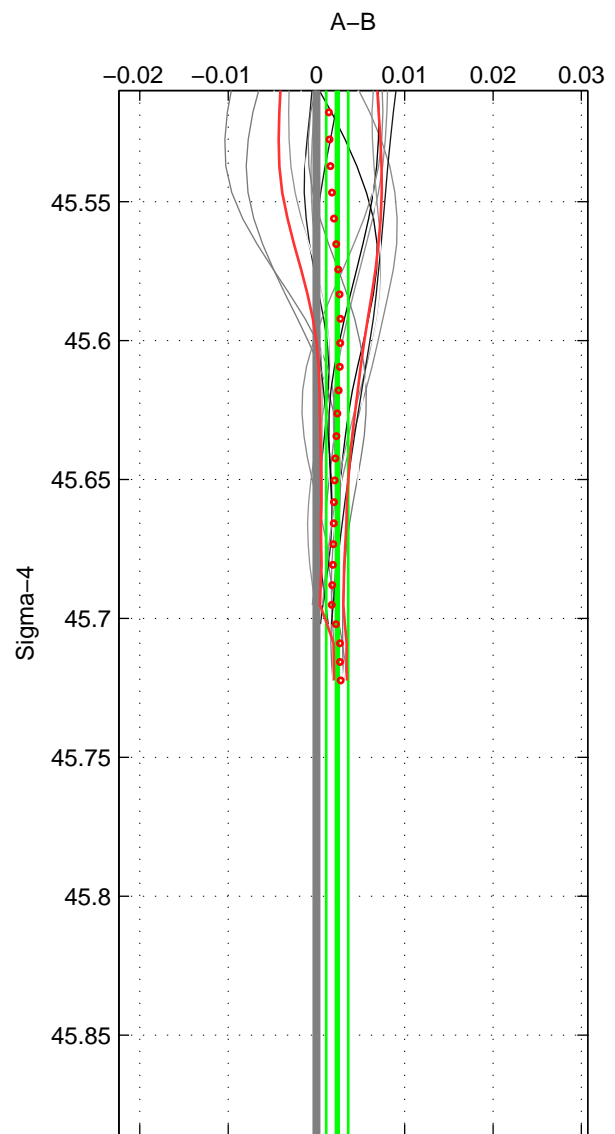

Cruise A (red). Date: Nov 1998 Cruisename: 582-49NZ19981030

Cruise B (blue). Date: Jun 1997 Cruisename: 681-49UP19970530

*** "Favourite" values are those of space 1.

	Offset	O.StDev	Ratio	R.Stdev	Rating
SIGMA:	0.002	0.001	1.000	0.000	5
THETA:	0.004	0.002	1.000	0.000	4
DEPTH:	0.002	0.001	1.000	0.000	3
FAV.:	0.002	0.001	1.000	0.000	5

Profiles of A: 5
 Profiles of B: 9
 Diff profs : 17
 WMoffset (A-B): 0.0023527
 WMoffset stdev: 0.0012467
 WMratio (A/B): 1.0001
 WMratio stdev: 3.6025e-05

Quality (1-5): 5

Profiles of A: 5
 Profiles of B: 9
 Diff profs : 17
 WMoffset (A-B): 0.0040768
 WMoffset stdev: 0.0021265
 WMratio (A/B): 1.0001
 WMratio stdev: 6.1445e-05

Quality (1-5): 4

Profiles of A: 5
 Profiles of B: 9
 Diff profs : 17
 WMoffset (A-B): 0.0024643
 WMoffset stdev: 0.00095493
 WMratio (A/B): 1.0001
 WMratio stdev: 2.7727e-05

Quality (1-5): 3

Please note that statistics are bad.