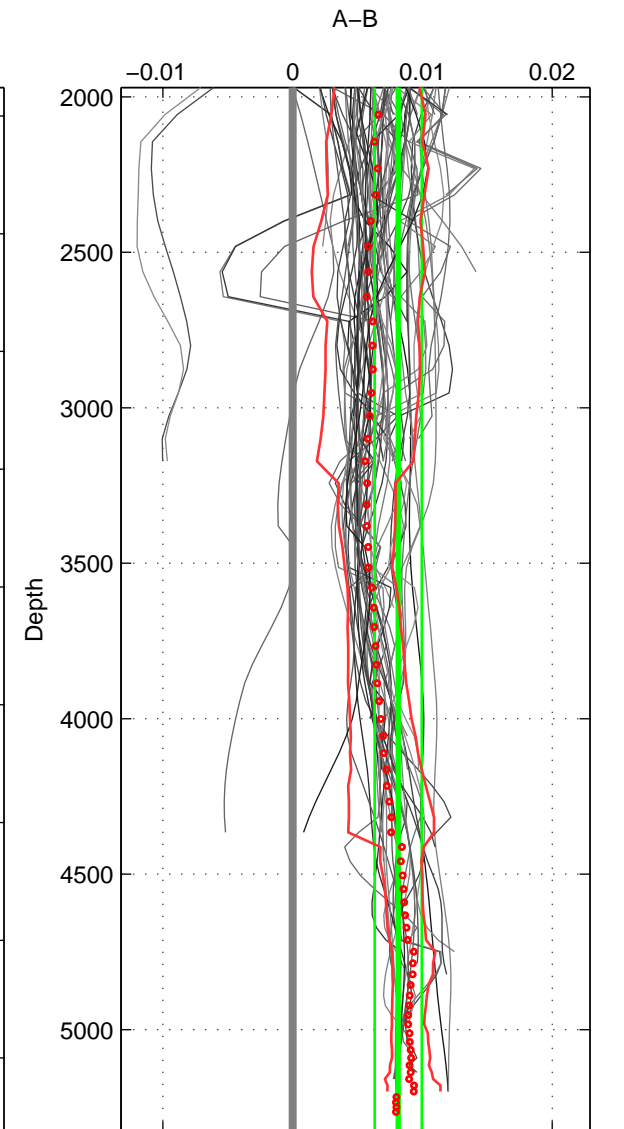

Cruise A (red). Date: Sep 1986 Cruisename: 117-06AQ19860627

Cruise B (blue). Date: Oct 2007 Cruisename: 128-06AQ20071128

\*\*\* "Favourite" values are means of spaces 1 2 3.

	Offset	O.StDev	Ratio	R.Stdev	Rating
SIGMA:	0.007	0.000	1.000	0.000	5
THETA:	0.007	0.003	1.000	0.000	5
DEPTH:	0.008	0.002	1.000	0.000	5
FAV.:	0.007	0.002	1.000	0.000	5

Profiles of A: 20  
 Profiles of B: 24  
 Diff profs : 38  
 WMoffset (A-B): 0.0065083  
 WMoffset stdev: 0.00049757  
 WMratio (A/B): 1.0002  
 WMratio stdev: 1.4372e-05

Quality (1-5): 5

Profiles of A: 22  
 Profiles of B: 24  
 Diff profs : 50  
 WMoffset (A-B): 0.0072696  
 WMoffset stdev: 0.0025985  
 WMratio (A/B): 1.0002  
 WMratio stdev: 7.4985e-05

Quality (1-5): 5

Profiles of A: 48  
 Profiles of B: 24  
 Diff profs : 100  
 WMoffset (A-B): 0.0081332  
 WMoffset stdev: 0.0018195  
 WMratio (A/B): 1.0002  
 WMratio stdev: 5.2524e-05

Quality (1-5): 5