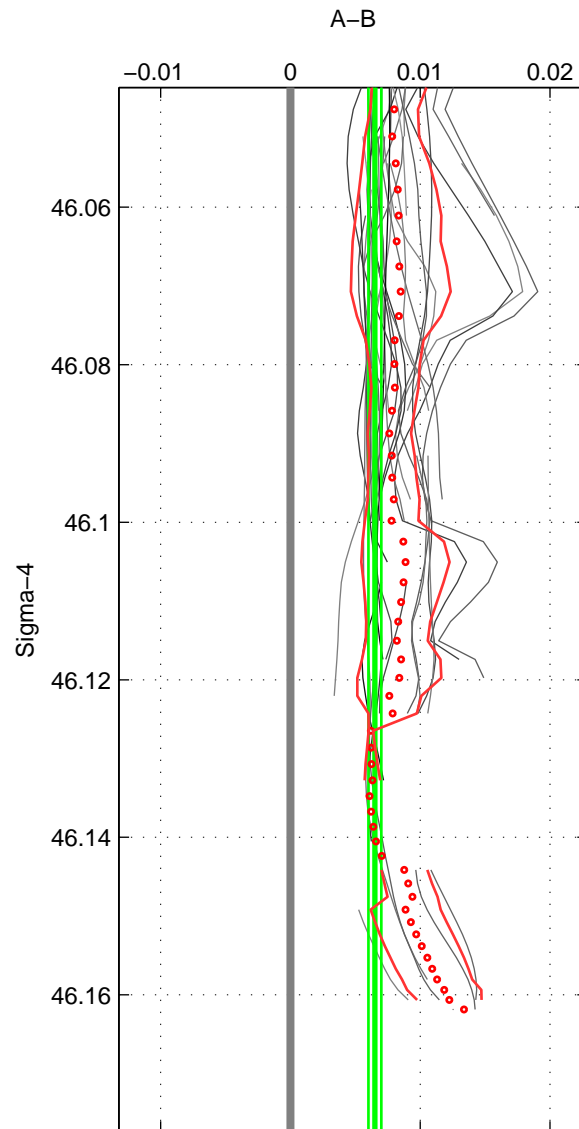

Cruise A (red). Date: Sep 1986 Cruisename: 117-06AQ19860627

Cruise B (blue). Date: Oct 2007 Cruisename: 128-06AQ20071128

\*\*\* "Favourite" values are means of spaces 1 2 3.

	Offset	O.StDev	Ratio	R.Stdev	Rating
SIGMA:	0.007	0.000	1.000	0.000	5
THETA:	0.007	0.003	1.000	0.000	5
DEPTH:	0.008	0.002	1.000	0.000	5
FAV.:	0.007	0.002	1.000	0.000	5

Profiles of A: 20  
 Profiles of B: 24  
 Diff profs : 38  
 WMoffset (A-B): 0.0065083  
 WMoffset stdev: 0.00049757  
 WMratio (A/B): 1.0002  
 WMratio stdev: 1.4372e-05

Quality (1-5): 5

Profiles of A: 22  
 Profiles of B: 24  
 Diff profs : 50  
 WMoffset (A-B): 0.0072696  
 WMoffset stdev: 0.0025985  
 WMratio (A/B): 1.0002  
 WMratio stdev: 7.4985e-05

Quality (1-5): 5

Profiles of A: 48  
 Profiles of B: 24  
 Diff profs : 100  
 WMoffset (A-B): 0.0081332  
 WMoffset stdev: 0.0018195  
 WMratio (A/B): 1.0002  
 WMratio stdev: 5.2524e-05

Quality (1-5): 5