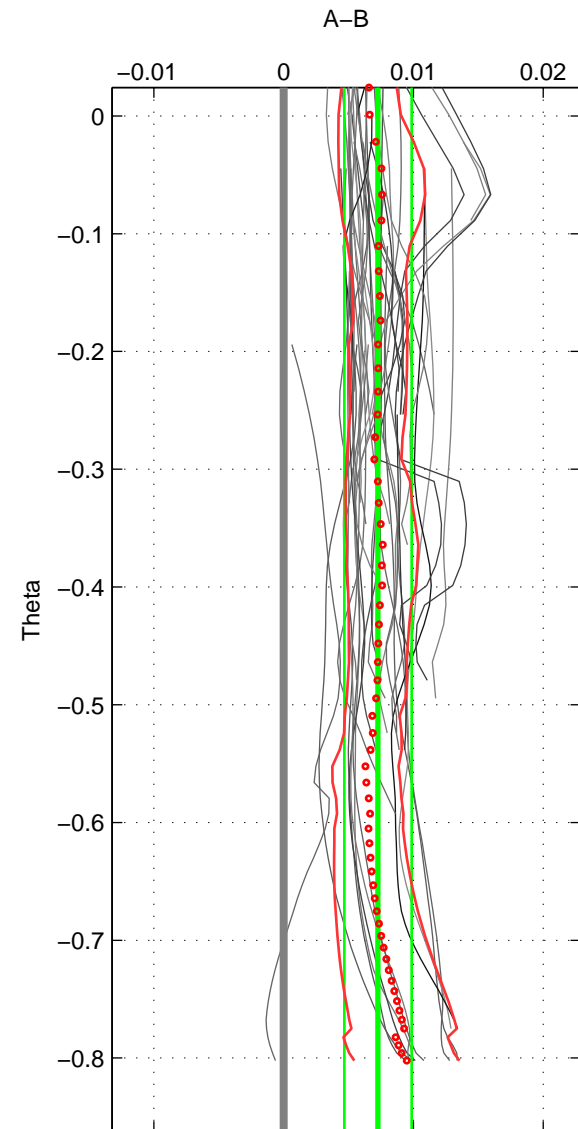

Cruise A (red). Date: Sep 1986 Cruisename: 117-06AQ19860627

Cruise B (blue). Date: Oct 2007 Cruisename: 128-06AQ20071128

\*\*\* "Favourite" values are means of spaces 1 2 3.

	Offset	O.StDev	Ratio	R.Stdev	Rating
SIGMA:	0.007	0.000	1.000	0.000	5
THETA:	0.007	0.003	1.000	0.000	5
DEPTH:	0.008	0.002	1.000	0.000	5
FAV.:	0.007	0.002	1.000	0.000	5

Profiles of A: 20  
 Profiles of B: 24  
 Diff profs : 38  
 WMoffset (A-B): 0.0065083  
 WMoffset stdev: 0.00049757  
 WMratio (A/B): 1.0002  
 WMratio stdev: 1.4372e-05

Quality (1-5): 5

Profiles of A: 22  
 Profiles of B: 24  
 Diff profs : 50  
 WMoffset (A-B): 0.0072696  
 WMoffset stdev: 0.0025985  
 WMratio (A/B): 1.0002  
 WMratio stdev: 7.4985e-05

Quality (1-5): 5

Profiles of A: 48  
 Profiles of B: 24  
 Diff profs : 100  
 WMoffset (A-B): 0.0081332  
 WMoffset stdev: 0.0018195  
 WMratio (A/B): 1.0002  
 WMratio stdev: 5.2524e-05

Quality (1-5): 5