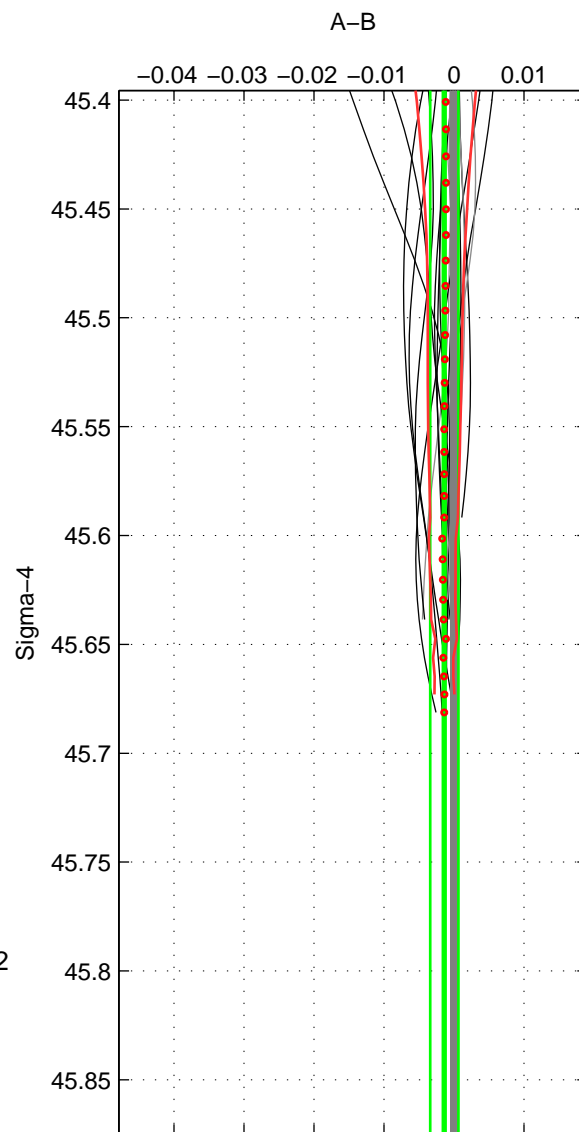

Cruise A (red). Date: Jul 2007 Cruisename: 716-49UP20070724

Cruise B (blue). Date: Feb 2008 Cruisename: 717-49UP20080122

\*\*\* "Favourite" values are those of space 1.

	Offset	O.StDev	Ratio	R.Stdev	Rating
SIGMA:	-0.001	0.002	1.000	0.000	5
THETA:	-0.002	0.003	1.000	0.000	4
DEPTH:	-0.003	0.000	1.000	0.000	3
FAV.:	-0.001	0.002	1.000	0.000	5

Profiles of A: 14  
 Profiles of B: 17  
 Diff profs : 21  
 WMoffset (A-B): -0.0013841  
 WMoffset stdev: 0.0020207  
 WMratio (A/B): 0.99996  
 WMratio stdev: 5.8421e-05

Quality (1-5): 5

Profiles of A: 14  
 Profiles of B: 17  
 Diff profs : 21  
 WMoffset (A-B): -0.0019585  
 WMoffset stdev: 0.0032427  
 WMratio (A/B): 0.99994  
 WMratio stdev: 9.3815e-05

Quality (1-5): 4

Profiles of A: 14  
 Profiles of B: 17  
 Diff profs : 21  
 WMoffset (A-B): -0.0030944  
 WMoffset stdev: 0.00032024  
 WMratio (A/B): 0.99991  
 WMratio stdev: 9.2083e-06

Quality (1-5): 3