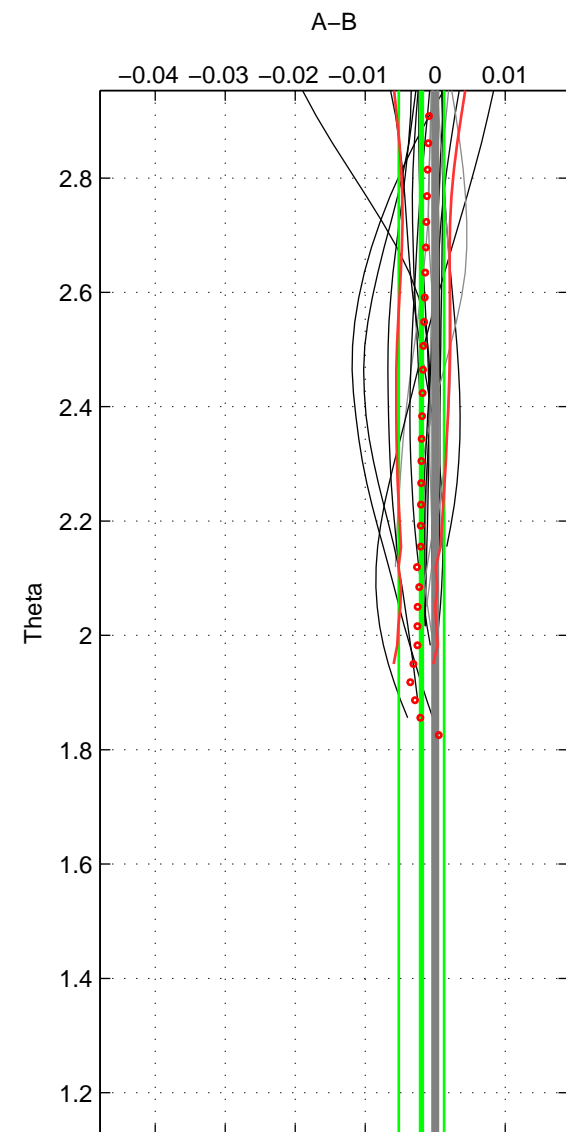

Cruise A (red). Date: Jul 2007 Cruisename: 716-49UP20070724

Cruise B (blue). Date: Feb 2008 Cruisename: 717-49UP20080122

\*\*\* "Favourite" values are those of space 1.

	Offset	O.StDev	Ratio	R.Stdev	Rating
SIGMA:	-0.001	0.002	1.000	0.000	5
THETA:	-0.002	0.003	1.000	0.000	4
DEPTH:	-0.003	0.000	1.000	0.000	3
FAV.:	-0.001	0.002	1.000	0.000	5

Profiles of A: 14  
 Profiles of B: 17  
 Diff profs : 21  
 WMoffset (A-B): -0.0013841  
 WMoffset stdev: 0.0020207  
 WMratio (A/B): 0.99996  
 WMratio stdev: 5.8421e-05

Quality (1-5): 5

Profiles of A: 14  
 Profiles of B: 17  
 Diff profs : 21  
 WMoffset (A-B): -0.0019585  
 WMoffset stdev: 0.0032427  
 WMratio (A/B): 0.99994  
 WMratio stdev: 9.3815e-05

Quality (1-5): 4

Profiles of A: 14  
 Profiles of B: 17  
 Diff profs : 21  
 WMoffset (A-B): -0.0030944  
 WMoffset stdev: 0.00032024  
 WMratio (A/B): 0.99991  
 WMratio stdev: 9.2083e-06

Quality (1-5): 3