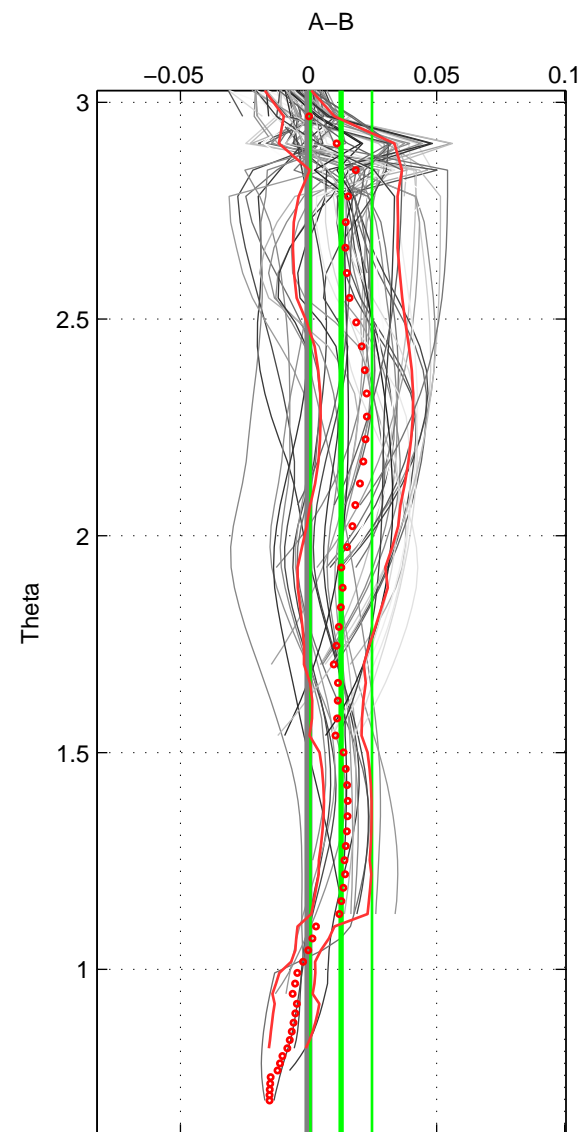

Cruise A (red). Date: Aug 1994 Cruisename: 90-58JH19940723

Cruise B (blue). Date: Aug 1999 Cruisename: 158-06MT19990813

*** "Favourite" values are means of spaces 1 2 3.

	Offset	O.StDev	Ratio	R.Stdev	Rating
SIGMA:	0.013	0.013	1.000	0.000	4
THETA:	0.013	0.012	1.000	0.000	4
DEPTH:	0.021	0.020	1.001	0.001	4
FAV.:	0.015	0.015	1.000	0.000	4

Profiles of A: 11
 Profiles of B: 13
 Diff profs : 77
 WMoffset (A-B): 0.012891
 WMoffset stdev: 0.012802
 WMratio (A/B): 1.0004
 WMratio stdev: 0.00036725

Quality (1-5): 4

Profiles of A: 11
 Profiles of B: 13
 Diff profs : 77
 WMoffset (A-B): 0.012718
 WMoffset stdev: 0.012012
 WMratio (A/B): 1.0004
 WMratio stdev: 0.00034459

Quality (1-5): 4

Profiles of A: 11
 Profiles of B: 13
 Diff profs : 77
 WMoffset (A-B): 0.02052
 WMoffset stdev: 0.020378
 WMratio (A/B): 1.0006
 WMratio stdev: 0.00058449

Quality (1-5): 4