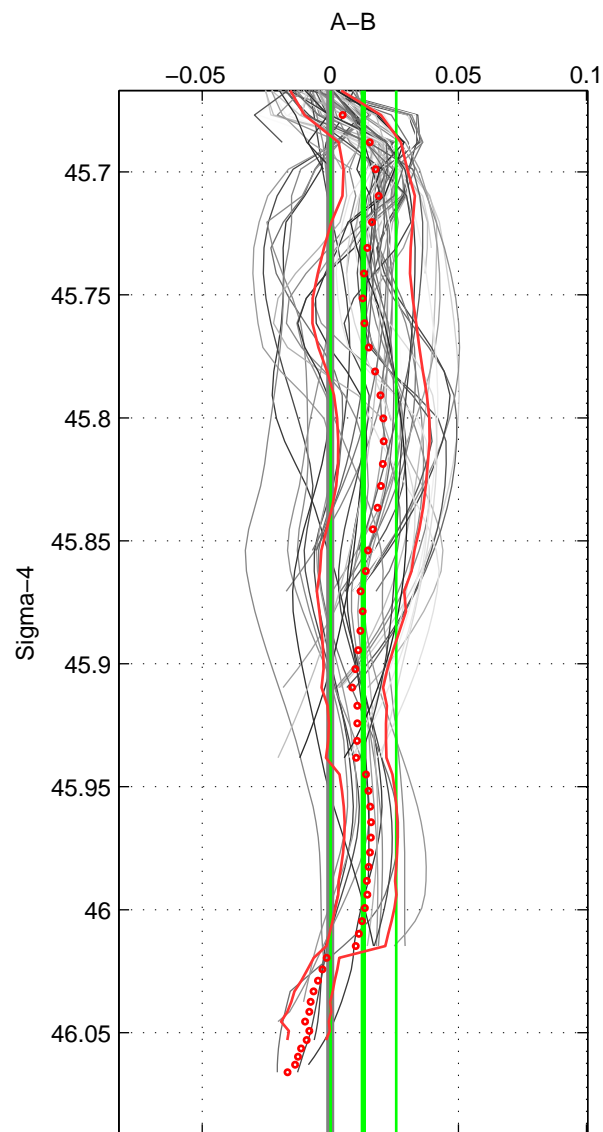

Cruise A (red). Date: Aug 1994 Cruisename: 90-58JH19940723

Cruise B (blue). Date: Aug 1999 Cruisename: 158-06MT19990813

*** "Favourite" values are means of spaces 1 2 3.

	Offset	O.StDev	Ratio	R.Stdev	Rating
SIGMA:	0.013	0.013	1.000	0.000	4
THETA:	0.013	0.012	1.000	0.000	4
DEPTH:	0.021	0.020	1.001	0.001	4
FAV.:	0.015	0.015	1.000	0.000	4

Profiles of A: 11
 Profiles of B: 13
 Diff profs : 77
 WMoffset (A-B): 0.012891
 WMoffset stdev: 0.012802
 WMratio (A/B): 1.0004
 WMratio stdev: 0.00036725

Quality (1-5): 4

Profiles of A: 11
 Profiles of B: 13
 Diff profs : 77
 WMoffset (A-B): 0.012718
 WMoffset stdev: 0.012012
 WMratio (A/B): 1.0004
 WMratio stdev: 0.00034459

Quality (1-5): 4

Profiles of A: 11
 Profiles of B: 13
 Diff profs : 77
 WMoffset (A-B): 0.02052
 WMoffset stdev: 0.020378
 WMratio (A/B): 1.0006
 WMratio stdev: 0.00058449

Quality (1-5): 4