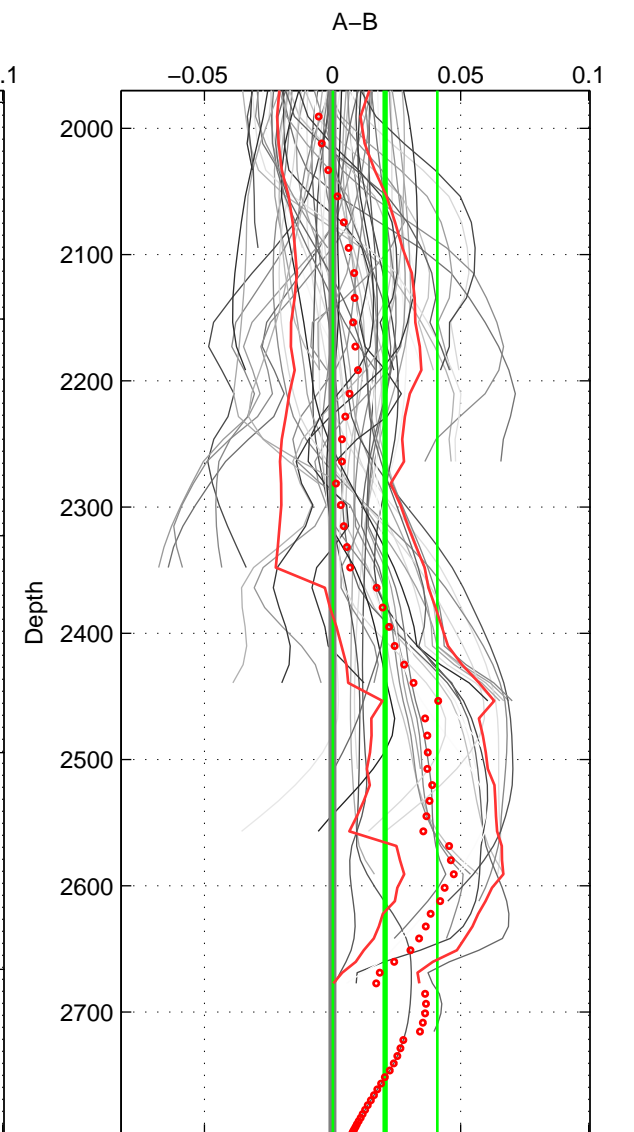

Cruise A (red). Date: Aug 1994 Cruisename: 90-58JH19940723

Cruise B (blue). Date: Aug 1999 Cruisename: 158-06MT19990813

*** "Favourite" values are means of spaces 1 2 3.

	Offset	O.StDev	Ratio	R.Stdev	Rating
SIGMA:	0.013	0.013	1.000	0.000	4
THETA:	0.013	0.012	1.000	0.000	4
DEPTH:	0.021	0.020	1.001	0.001	4
FAV.:	0.015	0.015	1.000	0.000	4

Profiles of A: 11
 Profiles of B: 13
 Diff profs : 77
 WMoffset (A-B): 0.012891
 WMoffset stdev: 0.012802
 WMratio (A/B): 1.0004
 WMratio stdev: 0.00036725

Quality (1-5): 4

Profiles of A: 11
 Profiles of B: 13
 Diff profs : 77
 WMoffset (A-B): 0.012718
 WMoffset stdev: 0.012012
 WMratio (A/B): 1.0004
 WMratio stdev: 0.00034459

Quality (1-5): 4

Profiles of A: 11
 Profiles of B: 13
 Diff profs : 77
 WMoffset (A-B): 0.02052
 WMoffset stdev: 0.020378
 WMratio (A/B): 1.0006
 WMratio stdev: 0.00058449

Quality (1-5): 4