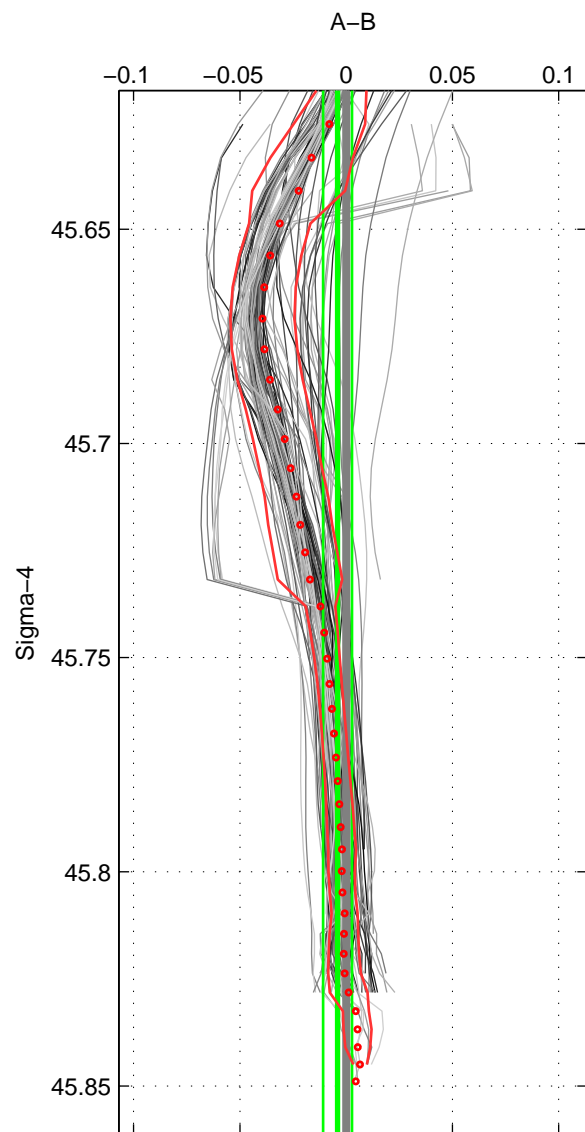

Cruise A (red). Date: Jun 2002 Cruisename: 274-35TH20020611

Cruise B (blue). Date: Jul 1990 Cruisename: 295-64TR19900701

\*\*\* "Favourite" values are means of spaces 1 2 3.

	Offset	O.StDev	Ratio	R.Stdev	Rating
SIGMA:	-0.004	0.007	1.000	0.000	5
THETA:	0.002	0.002	1.000	0.000	5
DEPTH:	-0.005	0.007	1.000	0.000	5
FAV. :	-0.002	0.005	1.000	0.000	5

Profiles of A: 24  
 Profiles of B: 17  
 Diff profs : 100  
 WMoffset (A-B): -0.0040353  
 WMoffset stdev: 0.0067815  
 WMratio (A/B): 0.99988  
 WMratio stdev: 0.00019405

Quality (1-5): 5

Profiles of A: 24  
 Profiles of B: 17  
 Diff profs : 100  
 WMoffset (A-B): 0.0017088  
 WMoffset stdev: 0.0019972  
 WMratio (A/B): 1  
 WMratio stdev: 5.7217e-05

Quality (1-5): 5

Profiles of A: 24  
 Profiles of B: 17  
 Diff profs : 100  
 WMoffset (A-B): -0.0049016  
 WMoffset stdev: 0.0070998  
 WMratio (A/B): 0.99986  
 WMratio stdev: 0.00020314

Quality (1-5): 5