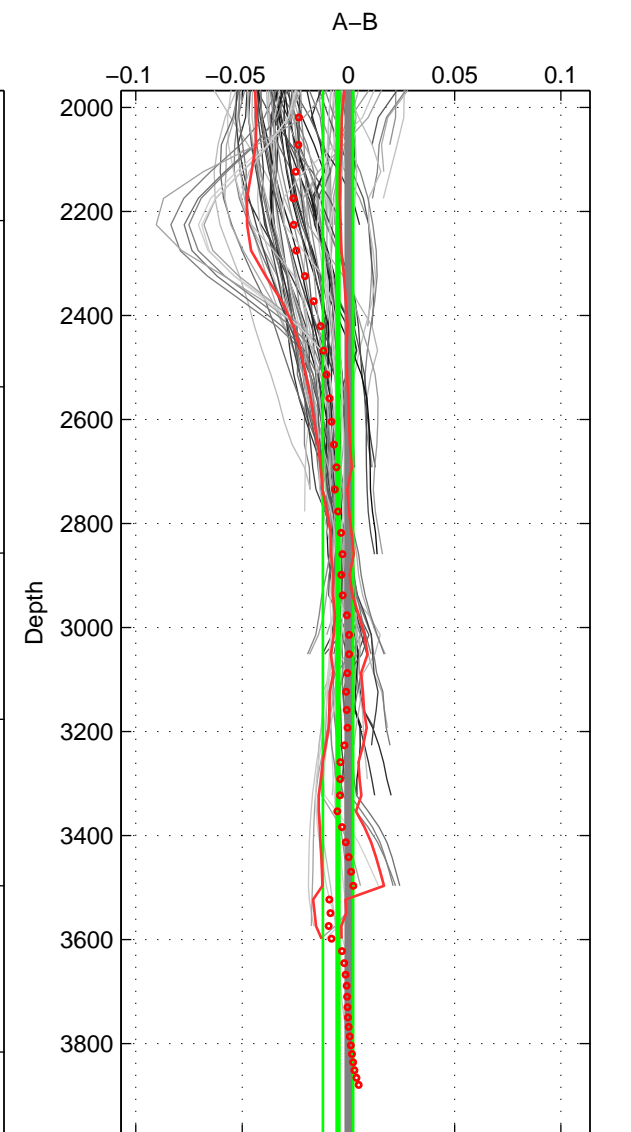

Cruise A (red). Date: Jun 2002 Cruisename: 274-35TH20020611

Cruise B (blue). Date: Jul 1990 Cruisename: 295-64TR19900701

\*\*\* "Favourite" values are means of spaces 1 2 3.

	Offset	O.StDev	Ratio	R.Stdev	Rating
SIGMA:	-0.004	0.007	1.000	0.000	5
THETA:	0.002	0.002	1.000	0.000	5
DEPTH:	-0.005	0.007	1.000	0.000	5
FAV. :	-0.002	0.005	1.000	0.000	5

Profiles of A: 24  
 Profiles of B: 17  
 Diff profs : 100  
 WMoffset (A-B): -0.0040353  
 WMoffset stdev: 0.0067815  
 WMratio (A/B): 0.99988  
 WMratio stdev: 0.00019405

Quality (1-5): 5

Profiles of A: 24  
 Profiles of B: 17  
 Diff profs : 100  
 WMoffset (A-B): 0.0017088  
 WMoffset stdev: 0.0019972  
 WMratio (A/B): 1  
 WMratio stdev: 5.7217e-05

Quality (1-5): 5

Profiles of A: 24  
 Profiles of B: 17  
 Diff profs : 100  
 WMoffset (A-B): -0.0049016  
 WMoffset stdev: 0.0070998  
 WMratio (A/B): 0.99986  
 WMratio stdev: 0.00020314

Quality (1-5): 5