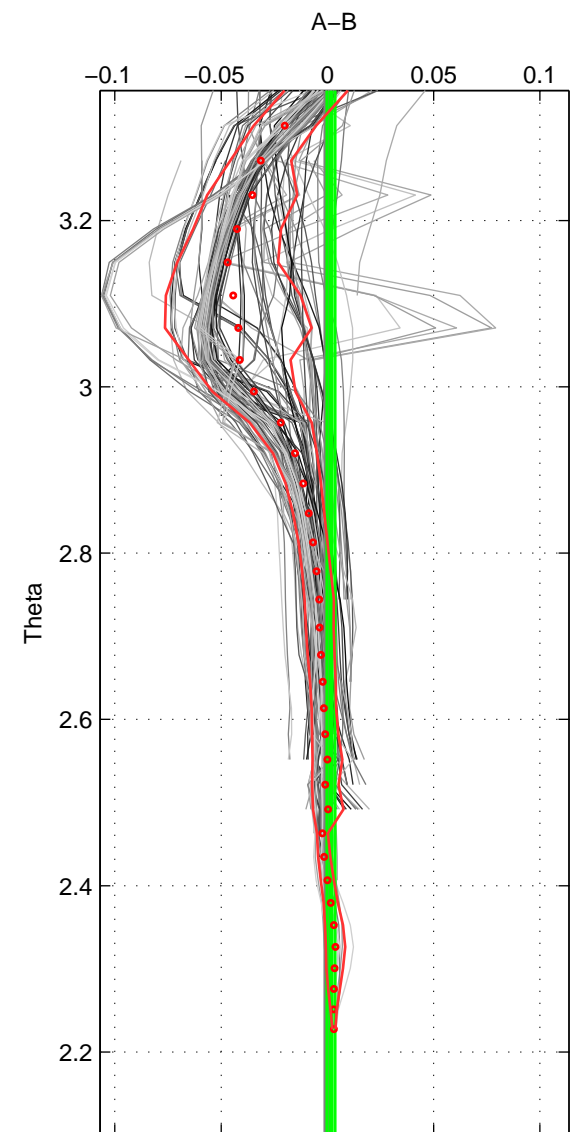

Cruise A (red). Date: Jun 2002 Cruisename: 274-35TH20020611

Cruise B (blue). Date: Jul 1990 Cruisename: 295-64TR19900701

\*\*\* "Favourite" values are means of spaces 1 2 3.

	Offset	O.StDev	Ratio	R.Stdev	Rating
SIGMA:	-0.004	0.007	1.000	0.000	5
THETA:	0.002	0.002	1.000	0.000	5
DEPTH:	-0.005	0.007	1.000	0.000	5
FAV. :	-0.002	0.005	1.000	0.000	5

Profiles of A: 24  
 Profiles of B: 17  
 Diff profs : 100  
 WMoffset (A-B): -0.0040353  
 WMoffset stdev: 0.0067815  
 WMratio (A/B): 0.99988  
 WMratio stdev: 0.00019405

Quality (1-5): 5

Profiles of A: 24  
 Profiles of B: 17  
 Diff profs : 100  
 WMoffset (A-B): 0.0017088  
 WMoffset stdev: 0.0019972  
 WMratio (A/B): 1  
 WMratio stdev: 5.7217e-05

Quality (1-5): 5

Profiles of A: 24  
 Profiles of B: 17  
 Diff profs : 100  
 WMoffset (A-B): -0.0049016  
 WMoffset stdev: 0.0070998  
 WMratio (A/B): 0.99986  
 WMratio stdev: 0.00020314

Quality (1-5): 5