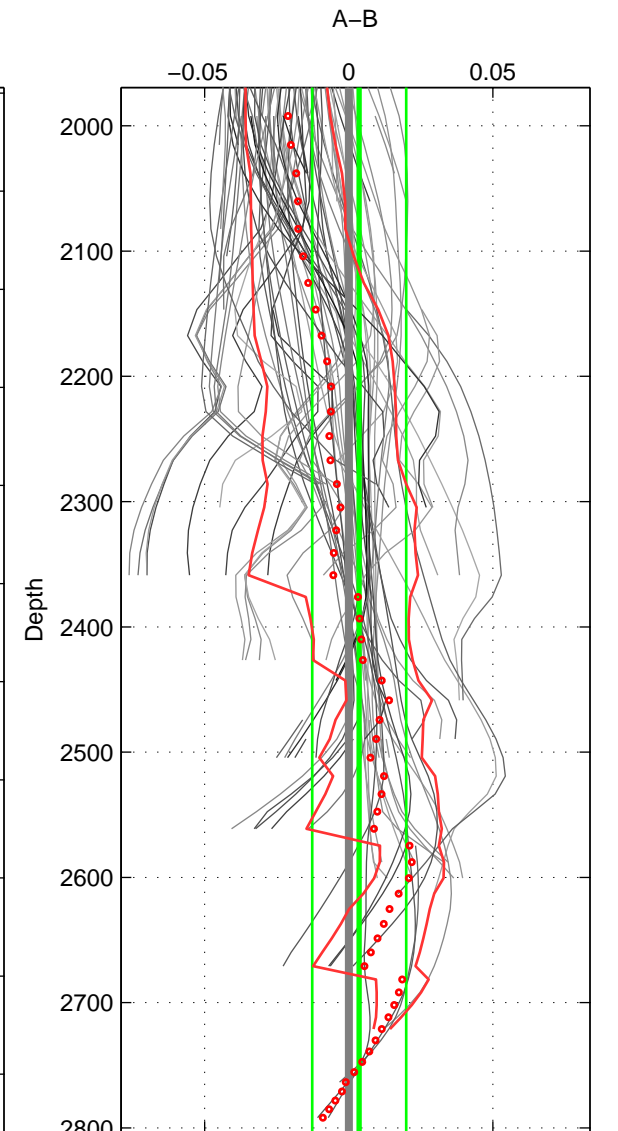

Cruise A (red). Date: Aug 1994 Cruisename: 90-58JH19940723

Cruise B (blue). Date: Jul 2001 Cruisename: 160-06MT20010620

*** "Favourite" values are means of spaces 1 2 3.

	Offset	O.StDev	Ratio	R.Stdev	Rating
SIGMA:	-0.004	0.012	1.000	0.000	4
THETA:	-0.003	0.012	1.000	0.000	4
DEPTH:	0.004	0.016	1.000	0.000	4
FAV.:	-0.001	0.013	1.000	0.000	4

Profiles of A: 11
 Profiles of B: 22
 Diff profs : 87
 WMoffset (A-B): -0.0040703
 WMoffset stdev: 0.011664
 WMratio (A/B): 0.99988
 WMratio stdev: 0.00033434

Quality (1-5): 4

Profiles of A: 11
 Profiles of B: 21
 Diff profs : 86
 WMoffset (A-B): -0.0032287
 WMoffset stdev: 0.011647
 WMratio (A/B): 0.99991
 WMratio stdev: 0.00033387

Quality (1-5): 4

Profiles of A: 11
 Profiles of B: 22
 Diff profs : 94
 WMoffset (A-B): 0.003577
 WMoffset stdev: 0.0163
 WMratio (A/B): 1.0001
 WMratio stdev: 0.0004672

Quality (1-5): 4