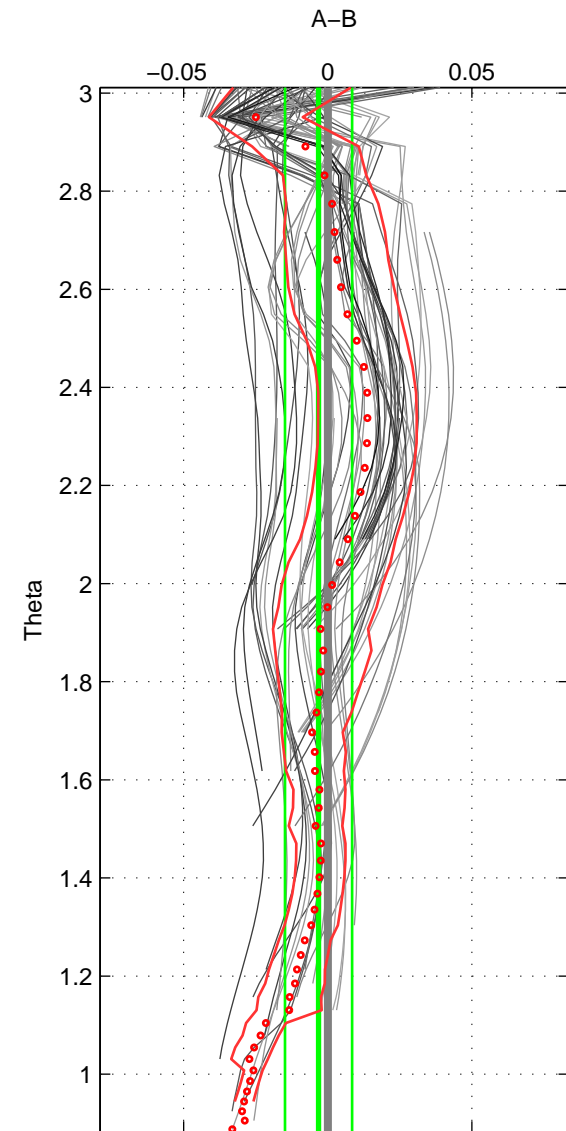

Cruise A (red). Date: Aug 1994 Cruisename: 90-58JH19940723

Cruise B (blue). Date: Jul 2001 Cruisename: 160-06MT20010620

*** "Favourite" values are means of spaces 1 2 3.

	Offset	O.StDev	Ratio	R.Stdev	Rating
SIGMA:	-0.004	0.012	1.000	0.000	4
THETA:	-0.003	0.012	1.000	0.000	4
DEPTH:	0.004	0.016	1.000	0.000	4
FAV.:	-0.001	0.013	1.000	0.000	4

Profiles of A: 11
 Profiles of B: 22
 Diff profs : 87
 WMoffset (A-B): -0.0040703
 WMoffset stdev: 0.011664
 WMratio (A/B): 0.99988
 WMratio stdev: 0.00033434

Quality (1-5): 4

Profiles of A: 11
 Profiles of B: 21
 Diff profs : 86
 WMoffset (A-B): -0.0032287
 WMoffset stdev: 0.011647
 WMratio (A/B): 0.99991
 WMratio stdev: 0.00033387

Quality (1-5): 4

Profiles of A: 11
 Profiles of B: 22
 Diff profs : 94
 WMoffset (A-B): 0.003577
 WMoffset stdev: 0.0163
 WMratio (A/B): 1.0001
 WMratio stdev: 0.0004672

Quality (1-5): 4