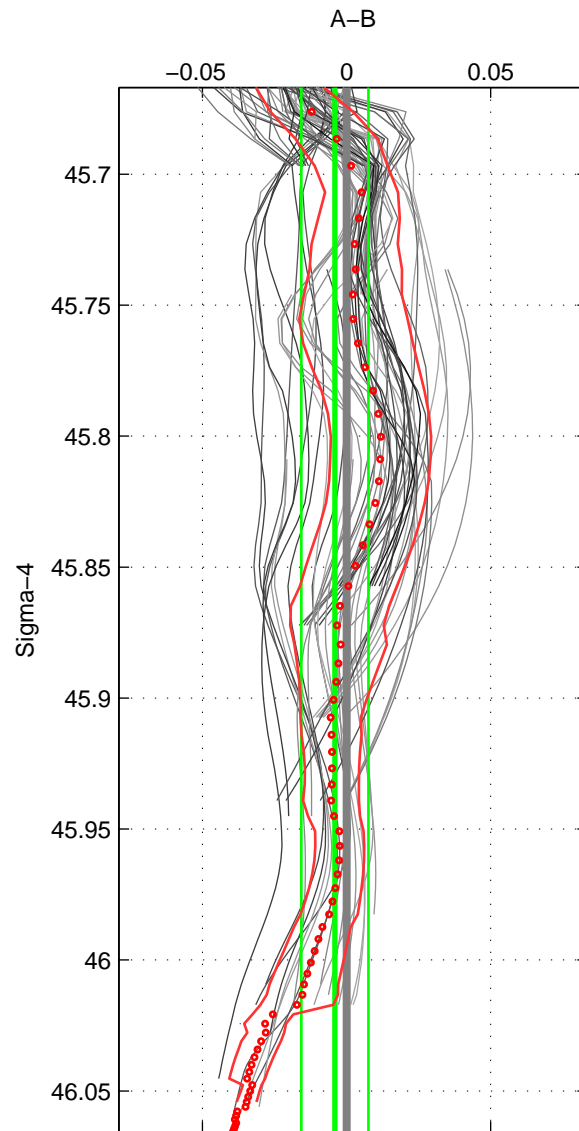

Cruise A (red). Date: Aug 1994 Cruisename: 90-58JH19940723

Cruise B (blue). Date: Jul 2001 Cruisename: 160-06MT20010620

*** "Favourite" values are means of spaces 1 2 3.

	Offset	O.StDev	Ratio	R.Stdev	Rating
SIGMA:	-0.004	0.012	1.000	0.000	4
THETA:	-0.003	0.012	1.000	0.000	4
DEPTH:	0.004	0.016	1.000	0.000	4
FAV.:	-0.001	0.013	1.000	0.000	4

Profiles of A: 11
 Profiles of B: 22
 Diff profs : 87
 WMoffset (A-B): -0.0040703
 WMoffset stdev: 0.011664
 WMratio (A/B): 0.99988
 WMratio stdev: 0.00033434

Quality (1-5): 4

Profiles of A: 11
 Profiles of B: 21
 Diff profs : 86
 WMoffset (A-B): -0.0032287
 WMoffset stdev: 0.011647
 WMratio (A/B): 0.99991
 WMratio stdev: 0.00033387

Quality (1-5): 4

Profiles of A: 11
 Profiles of B: 22
 Diff profs : 94
 WMoffset (A-B): 0.003577
 WMoffset stdev: 0.0163
 WMratio (A/B): 1.0001
 WMratio stdev: 0.0004672

Quality (1-5): 4