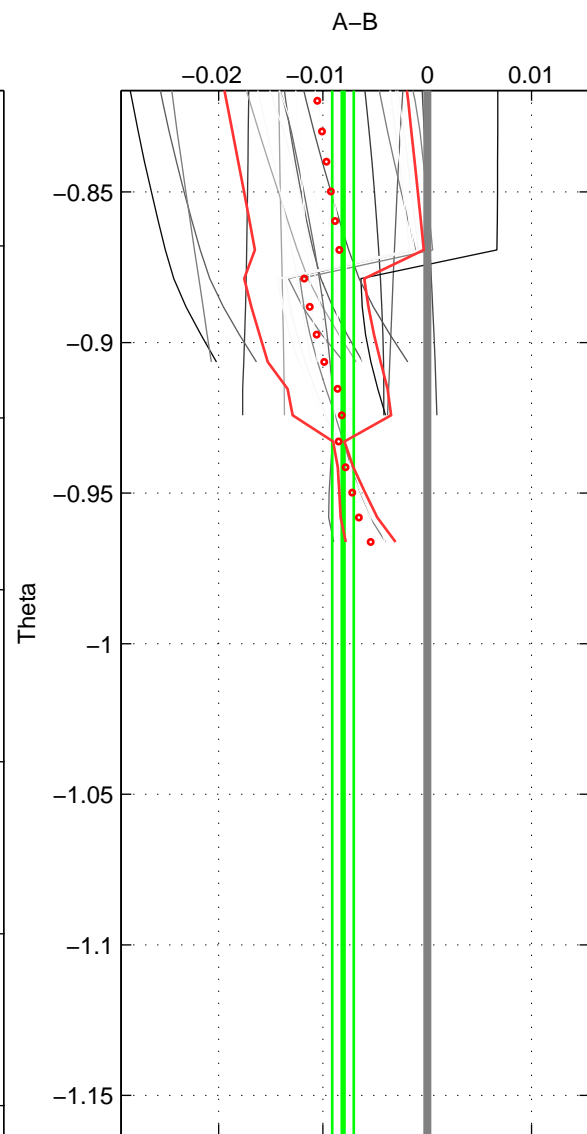

Cruise A (red). Date: Jun 2009 Cruisename: 83-58GS20090528
 Cruise B (blue). Date: Sep 1980 Cruisename: 111-77YM19800811

*** "Favourite" values are means of spaces 1 2.

	Offset	O.StDev	Ratio	R.Stdev	Rating
SIGMA:	-0.009	0.001	1.000	0.000	4
THETA:	-0.008	0.001	1.000	0.000	4
DEPTH:	-0.001	0.006	1.000	0.000	3
FAV. :	-0.008	0.001	1.000	0.000	4

Profiles of A: 9
 Profiles of B: 7
 Diff profs : 24
 WMoffset (A-B): -0.0086642
 WMoffset stdev: 0.0014744
 WMratio (A/B): 0.99975
 WMratio stdev: 4.2223e-05

Quality (1-5): 4

Profiles of A: 9
 Profiles of B: 7
 Diff profs : 24
 WMoffset (A-B): -0.0080737
 WMoffset stdev: 0.0010305
 WMratio (A/B): 0.99977
 WMratio stdev: 2.951e-05

Quality (1-5): 4

Profiles of A: 9
 Profiles of B: 4
 Diff profs : 17
 WMoffset (A-B): -0.00055942
 WMoffset stdev: 0.0064681
 WMratio (A/B): 0.99998
 WMratio stdev: 0.00018527

Quality (1-5): 3

Please note that statistics are bad.