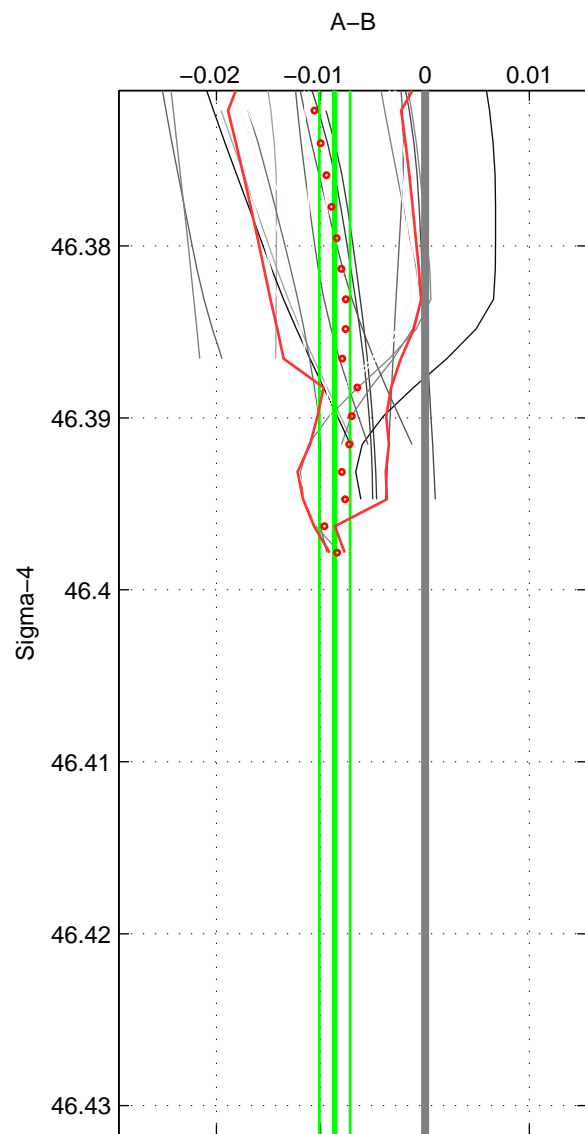

Cruise A (red). Date: Jun 2009 Cruisename: 83-58GS20090528
 Cruise B (blue). Date: Sep 1980 Cruisename: 111-77YM19800811

*** "Favourite" values are means of spaces 1 2.

	Offset	O.StDev	Ratio	R.Stdev	Rating
SIGMA:	-0.009	0.001	1.000	0.000	4
THETA:	-0.008	0.001	1.000	0.000	4
DEPTH:	-0.001	0.006	1.000	0.000	3
FAV. :	-0.008	0.001	1.000	0.000	4

Profiles of A: 9
 Profiles of B: 7
 Diff profs : 24
 WMoffset (A-B): -0.0086642
 WMoffset stdev: 0.0014744
 WMratio (A/B): 0.99975
 WMratio stdev: 4.2223e-05

Quality (1-5): 4

Profiles of A: 9
 Profiles of B: 7
 Diff profs : 24
 WMoffset (A-B): -0.0080737
 WMoffset stdev: 0.0010305
 WMratio (A/B): 0.99977
 WMratio stdev: 2.951e-05

Quality (1-5): 4

Profiles of A: 9
 Profiles of B: 4
 Diff profs : 17
 WMoffset (A-B): -0.00055942
 WMoffset stdev: 0.0064681
 WMratio (A/B): 0.99998
 WMratio stdev: 0.00018527

Quality (1-5): 3

Please note that statistics are bad.