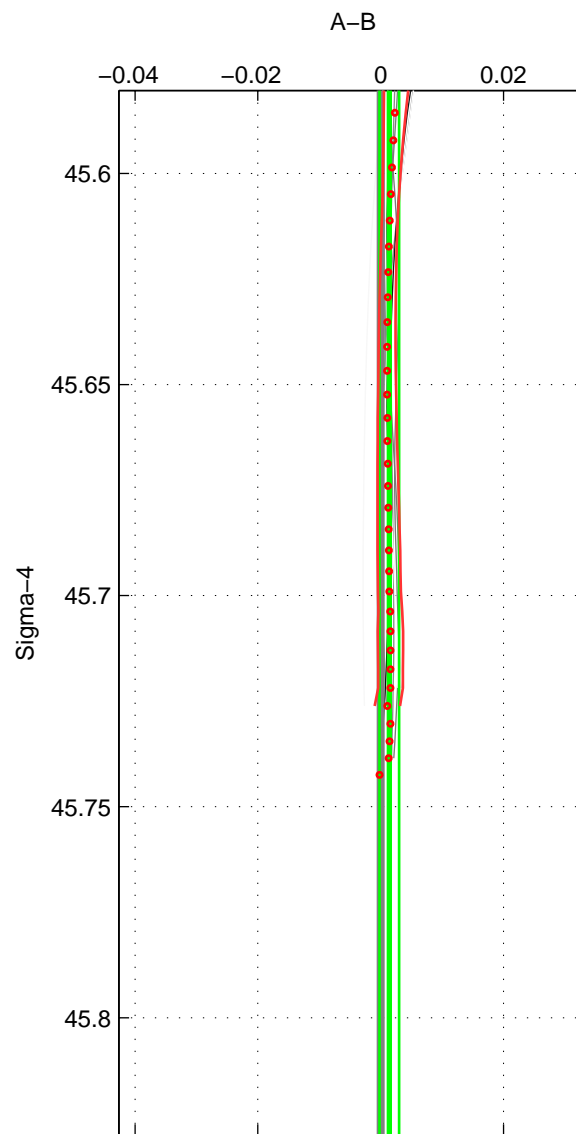

Cruise A (red). Date: Apr 2004 Cruisename: 600-49NZ20040327

Cruise B (blue). Date: Jun 1997 Cruisename: 681-49UP19970530

\*\*\* "Favourite" values are means of spaces 1 2.

	Offset	O.StDev	Ratio	R.Stdev	Rating
SIGMA:	0.001	0.002	1.000	0.000	4
THETA:	0.003	0.003	1.000	0.000	4
DEPTH:	-0.009	0.010	1.000	0.000	3
FAV.:	0.002	0.002	1.000	0.000	4

Profiles of A: 3  
 Profiles of B: 10  
 Diff profs : 10  
 WMoffset (A-B): 0.0014131  
 WMoffset stdev: 0.0015913  
 WMratio (A/B): 1  
 WMratio stdev: 4.6034e-05

Quality (1-5): 4

Profiles of A: 3  
 Profiles of B: 10  
 Diff profs : 10  
 WMoffset (A-B): 0.0025631  
 WMoffset stdev: 0.0027646  
 WMratio (A/B): 1.0001  
 WMratio stdev: 7.9955e-05

Quality (1-5): 4

Profiles of A: 3  
 Profiles of B: 10  
 Diff profs : 10  
 WMoffset (A-B): -0.0085258  
 WMoffset stdev: 0.0102  
 WMratio (A/B): 0.99975  
 WMratio stdev: 0.00029476

Quality (1-5): 3