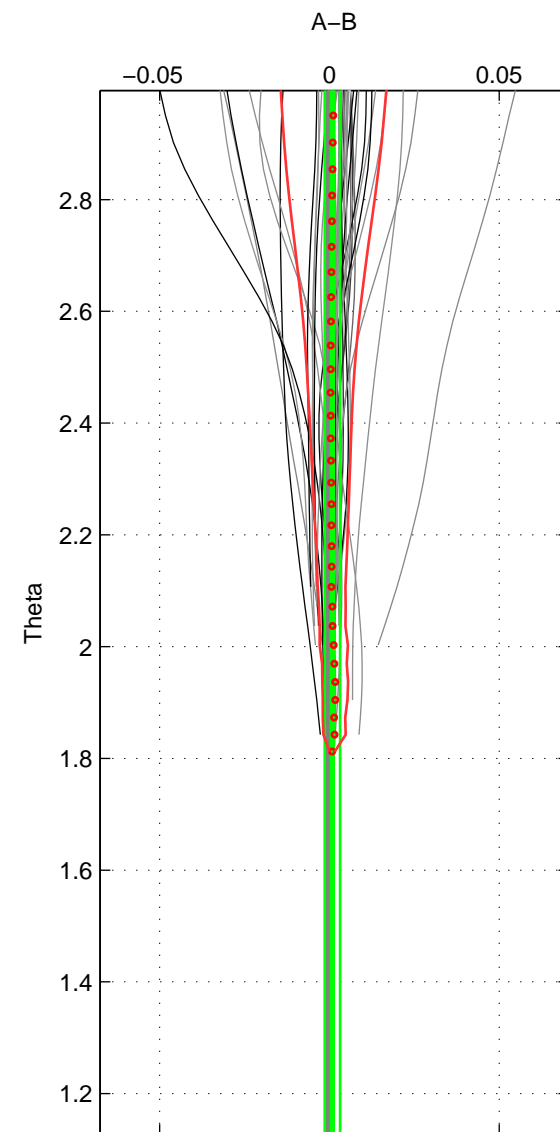

Cruise A (red). Date: Apr 2006 Cruisename: 671-49UF20060418

Cruise B (blue). Date: Feb 2008 Cruisename: 717-49UP20080122

\*\*\* "Favourite" values are means of spaces 1 2.

	Offset	O.StDev	Ratio	R.Stdev	Rating
SIGMA:	0.000	0.003	1.000	0.000	5
THETA:	0.001	0.002	1.000	0.000	5
DEPTH:	-0.001	0.001	1.000	0.000	3
FAV.:	0.001	0.003	1.000	0.000	5

Profiles of A: 32  
 Profiles of B: 17  
 Diff profs: 51  
 WMoffset (A-B): 0.00039436  
 WMoffset stdev: 0.0035  
 WMratio (A/B): 1  
 WMratio stdev: 0.00010115

Quality (1-5): 5

Profiles of A: 32  
 Profiles of B: 17  
 Diff profs: 51  
 WMoffset (A-B): 0.00085634  
 WMoffset stdev: 0.002264  
 WMratio (A/B): 1  
 WMratio stdev: 6.5397e-05

Quality (1-5): 5

Profiles of A: 32  
 Profiles of B: 17  
 Diff profs: 51  
 WMoffset (A-B): -0.0010968  
 WMoffset stdev: 0.0010301  
 WMratio (A/B): 0.99997  
 WMratio stdev: 2.982e-05

Quality (1-5): 3