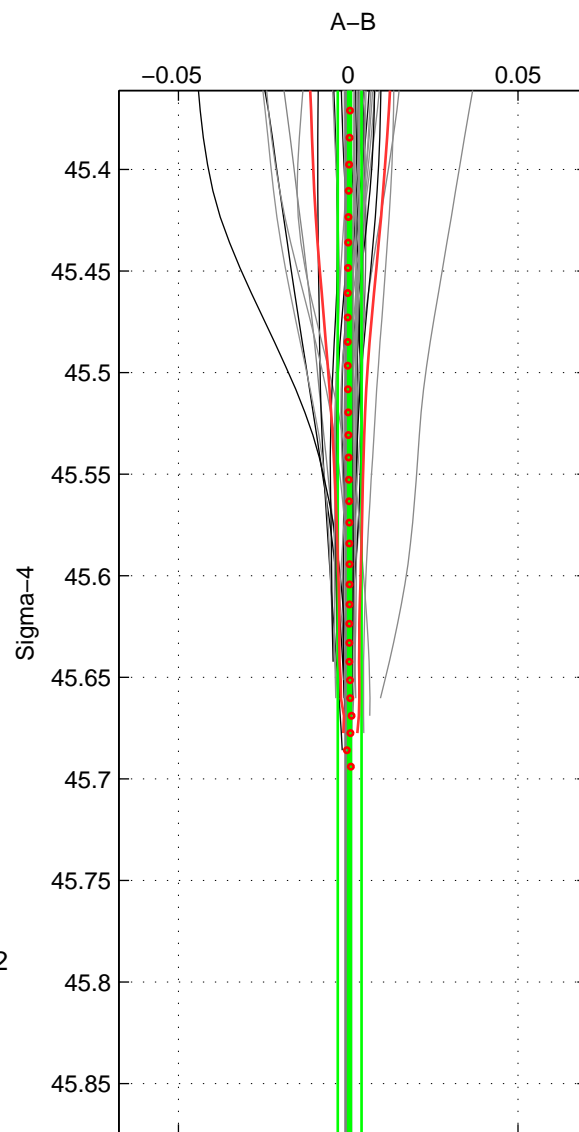

Cruise A (red). Date: Apr 2006 Cruisename: 671-49UF20060418

Cruise B (blue). Date: Feb 2008 Cruisename: 717-49UP20080122

\*\*\* "Favourite" values are means of spaces 1 2.

	Offset	O.StDev	Ratio	R.Stdev	Rating
SIGMA:	0.000	0.003	1.000	0.000	5
THETA:	0.001	0.002	1.000	0.000	5
DEPTH:	-0.001	0.001	1.000	0.000	3
FAV.:	0.001	0.003	1.000	0.000	5

Profiles of A: 32  
 Profiles of B: 17  
 Diff profs: 51  
 WMoffset (A-B): 0.00039436  
 WMoffset stdev: 0.0035  
 WMratio (A/B): 1  
 WMratio stdev: 0.00010115

Quality (1-5): 5

Profiles of A: 32  
 Profiles of B: 17  
 Diff profs: 51  
 WMoffset (A-B): 0.00085634  
 WMoffset stdev: 0.002264  
 WMratio (A/B): 1  
 WMratio stdev: 6.5397e-05

Quality (1-5): 5

Profiles of A: 32  
 Profiles of B: 17  
 Diff profs: 51  
 WMoffset (A-B): -0.0010968  
 WMoffset stdev: 0.0010301  
 WMratio (A/B): 0.99997  
 WMratio stdev: 2.982e-05

Quality (1-5): 3