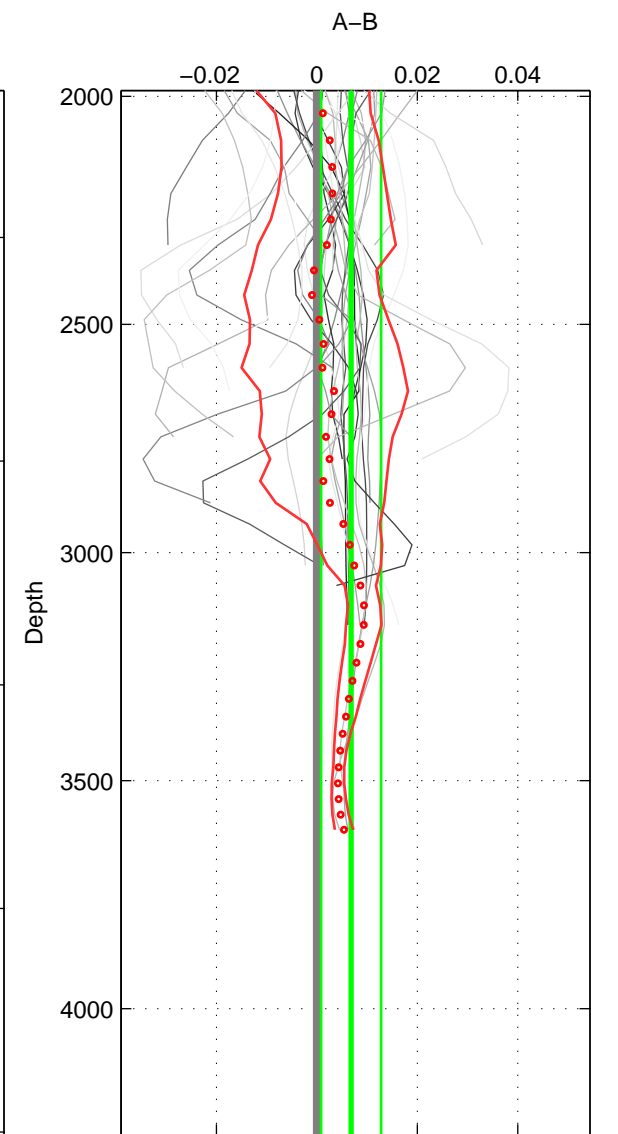

Cruise A (red). Date: Jul 2003 Cruisename: 165-06MT20030626

Cruise B (blue). Date: Aug 2003 Cruisename: 166-06MT20030723

\*\*\* "Favourite" values are means of spaces 1 2.

	Offset	O.StDev	Ratio	R.Stdev	Rating
SIGMA:	0.001	0.003	1.000	0.000	5
THETA:	0.001	0.003	1.000	0.000	5
DEPTH:	0.007	0.006	1.000	0.000	4
FAV.:	0.001	0.003	1.000	0.000	5

Profiles of A: 14  
 Profiles of B: 18  
 Diff profs : 36  
 WMoffset (A-B): 0.0010698  
 WMoffset stdev: 0.0032704  
 WMratio (A/B): 1  
 WMratio stdev: 9.3745e-05

Quality (1-5): 5

Profiles of A: 14  
 Profiles of B: 18  
 Diff profs : 36  
 WMoffset (A-B): 0.00091103  
 WMoffset stdev: 0.0033492  
 WMratio (A/B): 1  
 WMratio stdev: 9.6002e-05

Quality (1-5): 5

Profiles of A: 14  
 Profiles of B: 18  
 Diff profs : 36  
 WMoffset (A-B): 0.0068077  
 WMoffset stdev: 0.0059563  
 WMratio (A/B): 1.0002  
 WMratio stdev: 0.00017064

Quality (1-5): 4