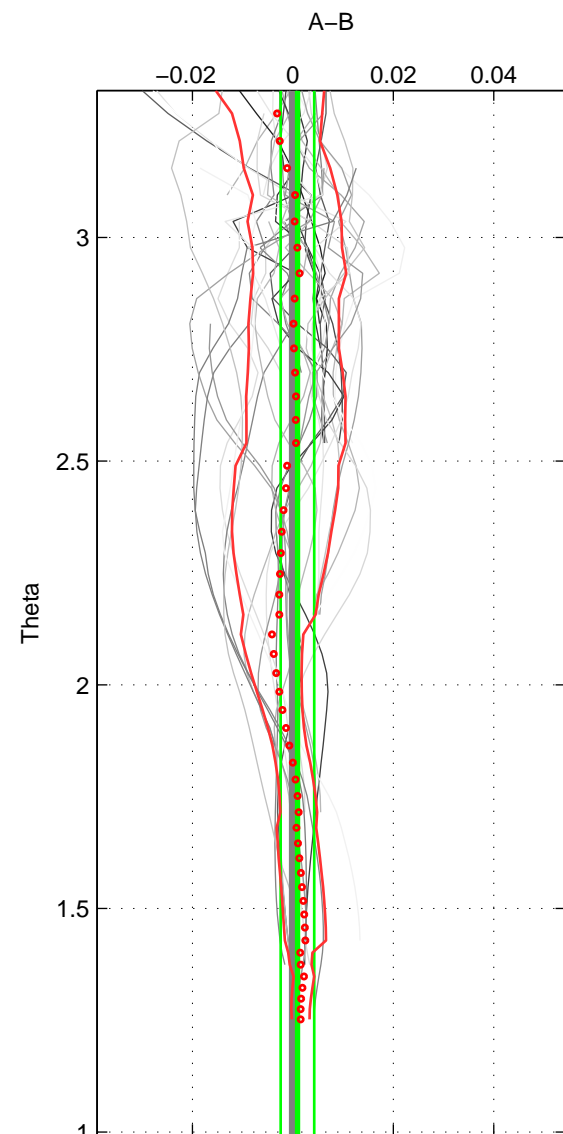

Cruise A (red). Date: Jul 2003 Cruisename: 165-06MT20030626

Cruise B (blue). Date: Aug 2003 Cruisename: 166-06MT20030723

\*\*\* "Favourite" values are means of spaces 1 2.

	Offset	O.StDev	Ratio	R.Stdev	Rating
SIGMA:	0.001	0.003	1.000	0.000	5
THETA:	0.001	0.003	1.000	0.000	5
DEPTH:	0.007	0.006	1.000	0.000	4
FAV.:	0.001	0.003	1.000	0.000	5

Profiles of A: 14  
 Profiles of B: 18  
 Diff profs : 36  
 WMoffset (A-B): 0.0010698  
 WMoffset stdev: 0.0032704  
 WMratio (A/B): 1  
 WMratio stdev: 9.3745e-05

Quality (1-5): 5

Profiles of A: 14  
 Profiles of B: 18  
 Diff profs : 36  
 WMoffset (A-B): 0.00091103  
 WMoffset stdev: 0.0033492  
 WMratio (A/B): 1  
 WMratio stdev: 9.6002e-05

Quality (1-5): 5

Profiles of A: 14  
 Profiles of B: 18  
 Diff profs : 36  
 WMoffset (A-B): 0.0068077  
 WMoffset stdev: 0.0059563  
 WMratio (A/B): 1.0002  
 WMratio stdev: 0.00017064

Quality (1-5): 4