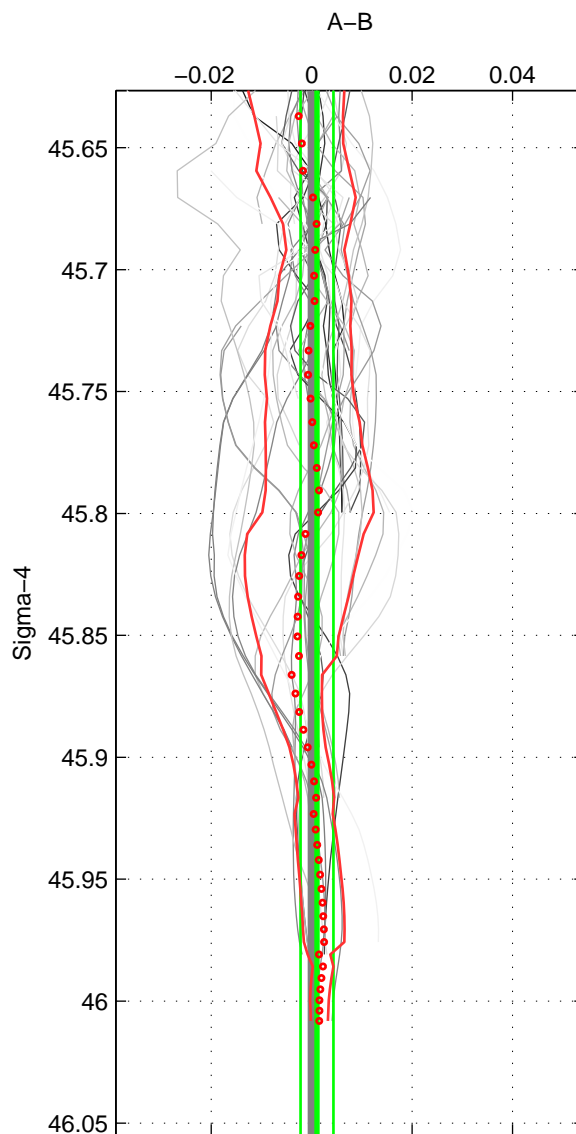

Cruise A (red). Date: Jul 2003 Cruisename: 165-06MT20030626

Cruise B (blue). Date: Aug 2003 Cruisename: 166-06MT20030723

\*\*\* "Favourite" values are means of spaces 1 2.

	Offset	O.StDev	Ratio	R.Stdev	Rating
SIGMA:	0.001	0.003	1.000	0.000	5
THETA:	0.001	0.003	1.000	0.000	5
DEPTH:	0.007	0.006	1.000	0.000	4
FAV.:	0.001	0.003	1.000	0.000	5

Profiles of A: 14  
 Profiles of B: 18  
 Diff profs : 36  
 WMoffset (A-B): 0.0010698  
 WMoffset stdev: 0.0032704  
 WMratio (A/B): 1  
 WMratio stdev: 9.3745e-05

Quality (1-5): 5

Profiles of A: 14  
 Profiles of B: 18  
 Diff profs : 36  
 WMoffset (A-B): 0.00091103  
 WMoffset stdev: 0.0033492  
 WMratio (A/B): 1  
 WMratio stdev: 9.6002e-05

Quality (1-5): 5

Profiles of A: 14  
 Profiles of B: 18  
 Diff profs : 36  
 WMoffset (A-B): 0.0068077  
 WMoffset stdev: 0.0059563  
 WMratio (A/B): 1.0002  
 WMratio stdev: 0.00017064

Quality (1-5): 4