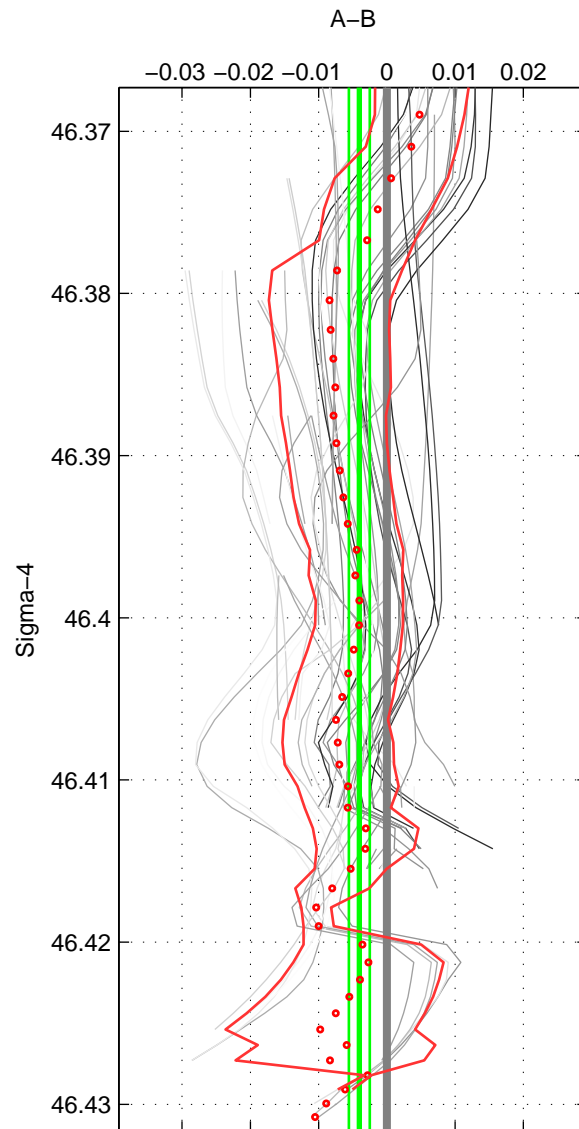

Cruise A (red). Date: Jul 1984 Cruisename: 1-06AQ19840719

Cruise B (blue). Date: Sep 1980 Cruisename: 111-77YM19800811

\*\*\* "Favourite" values are means of spaces 1 2.

	Offset	O.StDev	Ratio	R.Stdev	Rating
SIGMA:	-0.004	0.002	1.000	0.000	4
THETA:	-0.016	0.001	1.000	0.000	4
DEPTH:	-0.001	0.002	1.000	0.000	3
FAV. :	-0.010	0.001	1.000	0.000	4

Profiles of A: 16  
 Profiles of B: 11  
 Diff profs : 46  
 WMoffset (A-B): -0.0040406  
 WMoffset stdev: 0.001527  
 WMratio (A/B): 0.99988  
 WMratio stdev: 4.3754e-05

Quality (1-5): 4

Profiles of A: 16  
 Profiles of B: 8  
 Diff profs : 49  
 WMoffset (A-B): -0.016289  
 WMoffset stdev: 0.00065048  
 WMratio (A/B): 0.99953  
 WMratio stdev: 1.8628e-05

Quality (1-5): 4

Profiles of A: 16  
 Profiles of B: 8  
 Diff profs : 36  
 WMoffset (A-B): -0.00094744  
 WMoffset stdev: 0.0022821  
 WMratio (A/B): 0.99997  
 WMratio stdev: 6.5332e-05

Quality (1-5): 3