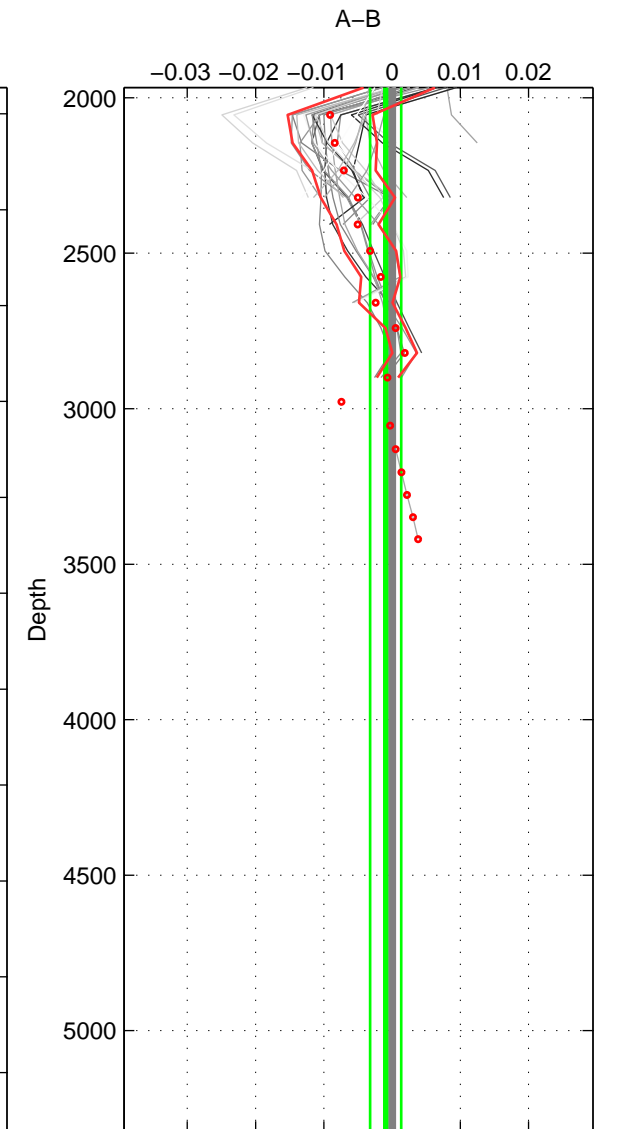

Cruise A (red). Date: Jul 1984 Cruisename: 1-06AQ19840719

Cruise B (blue). Date: Sep 1980 Cruisename: 111-77YM19800811

\*\*\* "Favourite" values are means of spaces 1 2.

	Offset	O.StDev	Ratio	R.Stdev	Rating
SIGMA:	-0.004	0.002	1.000	0.000	4
THETA:	-0.016	0.001	1.000	0.000	4
DEPTH:	-0.001	0.002	1.000	0.000	3
FAV. :	-0.010	0.001	1.000	0.000	4

Profiles of A: 16  
 Profiles of B: 11  
 Diff profs : 46  
 WMoffset (A-B): -0.0040406  
 WMoffset stdev: 0.001527  
 WMratio (A/B): 0.99988  
 WMratio stdev: 4.3754e-05

Quality (1-5): 4

Profiles of A: 16  
 Profiles of B: 8  
 Diff profs : 49  
 WMoffset (A-B): -0.016289  
 WMoffset stdev: 0.00065048  
 WMratio (A/B): 0.99953  
 WMratio stdev: 1.8628e-05

Quality (1-5): 4

Profiles of A: 16  
 Profiles of B: 8  
 Diff profs : 36  
 WMoffset (A-B): -0.00094744  
 WMoffset stdev: 0.0022821  
 WMratio (A/B): 0.99997  
 WMratio stdev: 6.5332e-05

Quality (1-5): 3