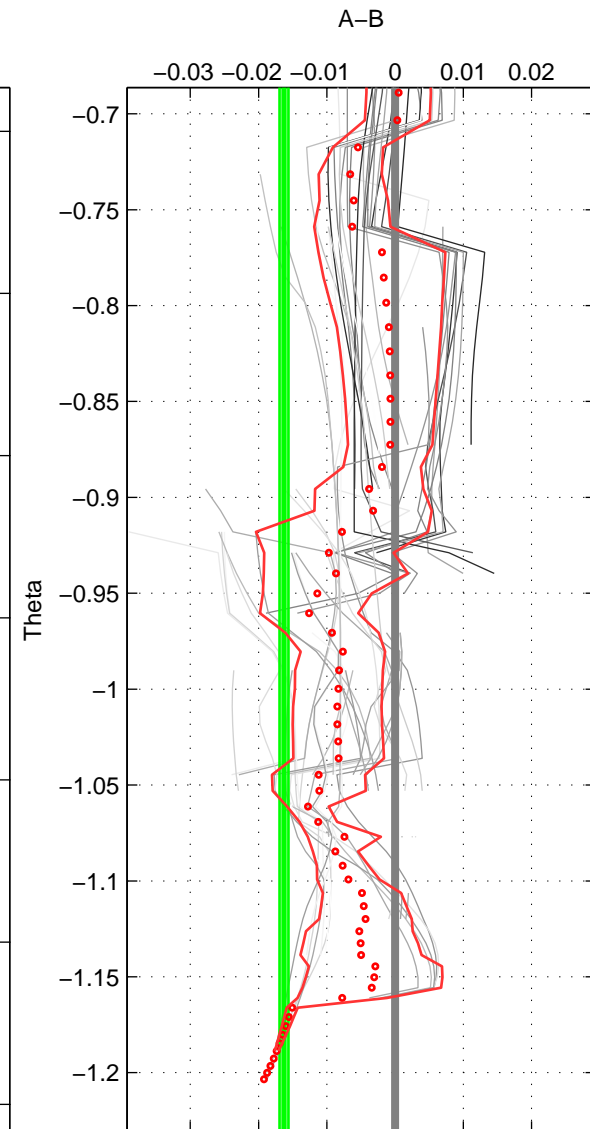

Cruise A (red). Date: Jul 1984 Cruisename: 1-06AQ19840719

Cruise B (blue). Date: Sep 1980 Cruisename: 111-77YM19800811

\*\*\* "Favourite" values are means of spaces 1 2.

	Offset	O.StDev	Ratio	R.Stdev	Rating
SIGMA:	-0.004	0.002	1.000	0.000	4
THETA:	-0.016	0.001	1.000	0.000	4
DEPTH:	-0.001	0.002	1.000	0.000	3
FAV. :	-0.010	0.001	1.000	0.000	4

Profiles of A: 16  
 Profiles of B: 11  
 Diff profs : 46  
 WMoffset (A-B): -0.0040406  
 WMoffset stdev: 0.001527  
 WMratio (A/B): 0.99988  
 WMratio stdev: 4.3754e-05

Quality (1-5): 4

Profiles of A: 16  
 Profiles of B: 8  
 Diff profs : 49  
 WMoffset (A-B): -0.016289  
 WMoffset stdev: 0.00065048  
 WMratio (A/B): 0.99953  
 WMratio stdev: 1.8628e-05

Quality (1-5): 4

Profiles of A: 16  
 Profiles of B: 8  
 Diff profs : 36  
 WMoffset (A-B): -0.00094744  
 WMoffset stdev: 0.0022821  
 WMratio (A/B): 0.99997  
 WMratio stdev: 6.5332e-05

Quality (1-5): 3