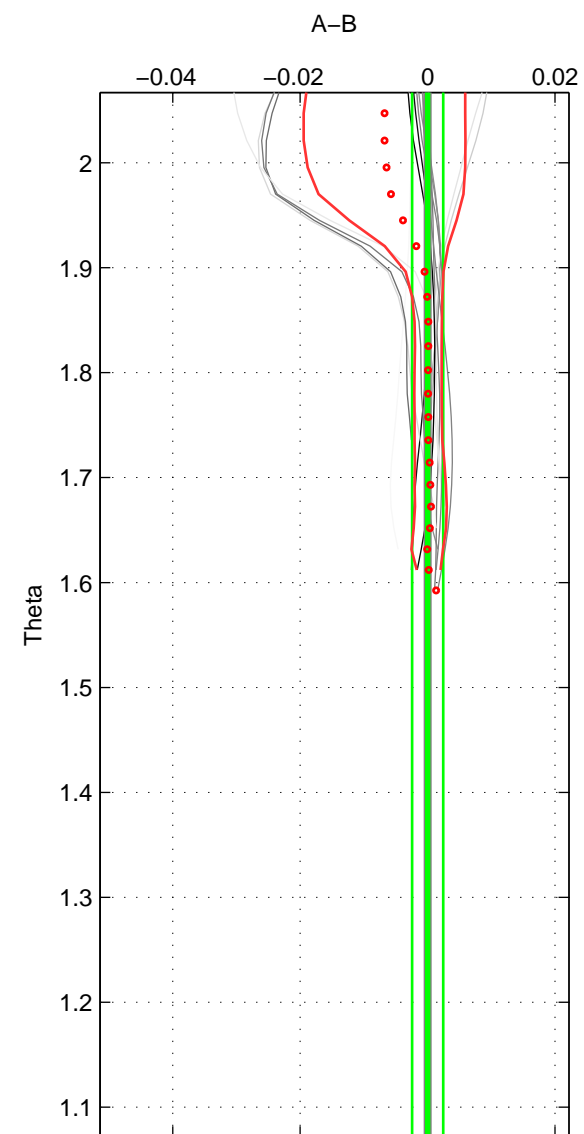

Cruise A (red). Date: Sep 2007 Cruisename: 612-49NZ20070904

Cruise B (blue). Date: Jun 1997 Cruisename: 681-49UP19970530

\*\*\* "Favourite" values are means of spaces 1 2.

	Offset	O.StDev	Ratio	R.Stdev	Rating
SIGMA:	-0.000	0.001	1.000	0.000	4
THETA:	0.000	0.002	1.000	0.000	4
DEPTH:	-0.018	0.004	0.999	0.000	3
FAV.:	0.000	0.002	1.000	0.000	4

Profiles of A: 5  
 Profiles of B: 10  
 Diff profs : 15  
 WMoffset (A-B): -5.7657e-06  
 WMoffset stdev: 0.0013556  
 WMratio (A/B): 1  
 WMratio stdev: 3.9178e-05

Quality (1-5): 4

Profiles of A: 5  
 Profiles of B: 10  
 Diff profs : 15  
 WMoffset (A-B): 8.3767e-06  
 WMoffset stdev: 0.0024396  
 WMratio (A/B): 1  
 WMratio stdev: 7.051e-05

Quality (1-5): 4

Profiles of A: 5  
 Profiles of B: 10  
 Diff profs : 15  
 WMoffset (A-B): -0.018144  
 WMoffset stdev: 0.0036968  
 WMratio (A/B): 0.99948  
 WMratio stdev: 0.00010726

Quality (1-5): 3