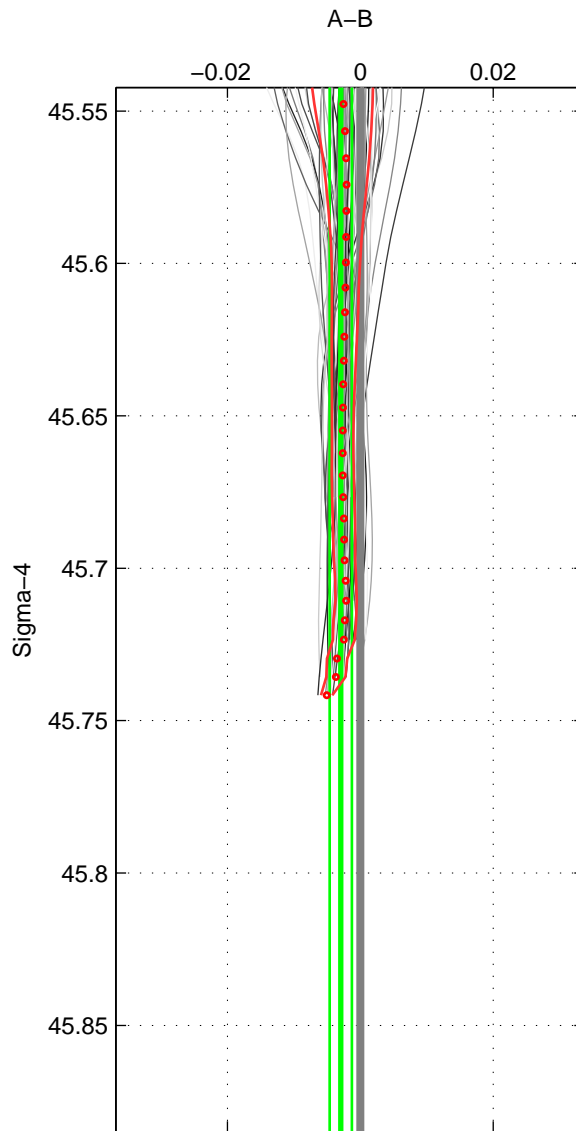

Cruise A (red). Date: Aug 1985 Cruisename: 496-325019850804  
 Cruise B (blue). Date: Jun 1997 Cruisename: 681-49UP19970530

\*\*\* "Favourite" values are those of space 1.

	Offset	O.StDev	Ratio	R.Stdev	Rating
SIGMA:	-0.003	0.002	1.000	0.000	5
THETA:	-0.005	0.003	1.000	0.000	4
DEPTH:	-0.006	0.000	1.000	0.000	3
FAV.:	-0.003	0.002	1.000	0.000	5

Profiles of A: 20  
 Profiles of B: 15  
 Diff profs : 66  
 WMoffset (A-B): -0.002937  
 WMoffset stdev: 0.0016634  
 WMratio (A/B): 0.99992  
 WMratio stdev: 4.8077e-05

Quality (1-5): 5

Profiles of A: 20  
 Profiles of B: 15  
 Diff profs : 67  
 WMoffset (A-B): -0.0047652  
 WMoffset stdev: 0.0033893  
 WMratio (A/B): 0.99986  
 WMratio stdev: 9.796e-05

Quality (1-5): 4

Profiles of A: 20  
 Profiles of B: 15  
 Diff profs : 66  
 WMoffset (A-B): -0.0059853  
 WMoffset stdev: 0.0003609  
 WMratio (A/B): 0.99983  
 WMratio stdev: 1.0456e-05

Quality (1-5): 3