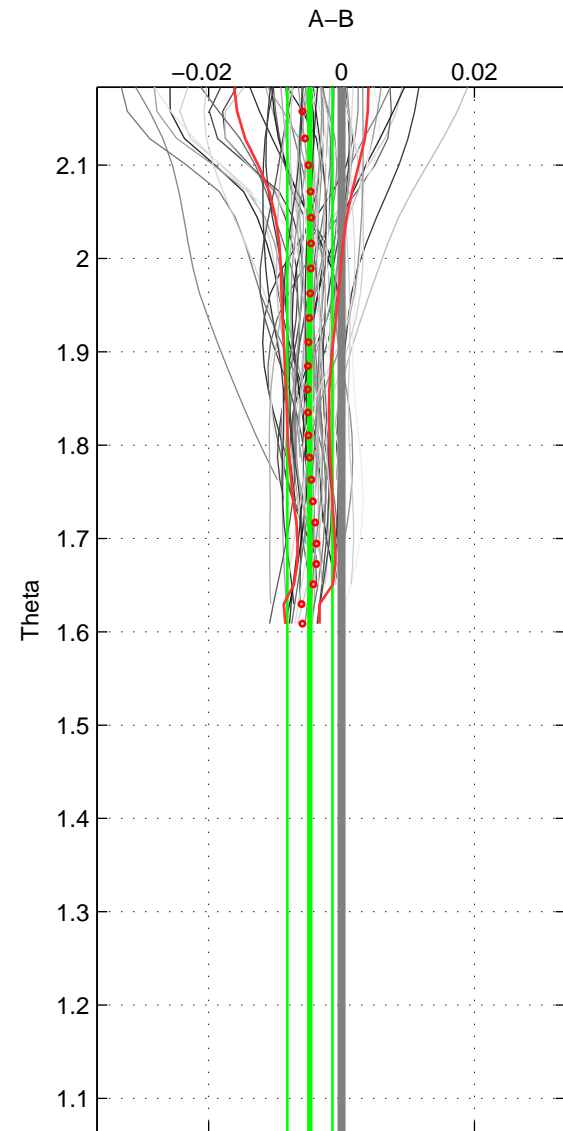

Cruise A (red). Date: Aug 1985 Cruisename: 496-325019850804  
 Cruise B (blue). Date: Jun 1997 Cruisename: 681-49UP19970530

\*\*\* "Favourite" values are those of space 1.

	Offset	O.StDev	Ratio	R.Stdev	Rating
SIGMA:	-0.003	0.002	1.000	0.000	5
THETA:	-0.005	0.003	1.000	0.000	4
DEPTH:	-0.006	0.000	1.000	0.000	3
FAV.:	-0.003	0.002	1.000	0.000	5

Profiles of A: 20  
 Profiles of B: 15  
 Diff profs : 66  
 WMoffset (A-B): -0.002937  
 WMoffset stdev: 0.0016634  
 WMratio (A/B): 0.99992  
 WMratio stdev: 4.8077e-05

Quality (1-5): 5

Profiles of A: 20  
 Profiles of B: 15  
 Diff profs : 67  
 WMoffset (A-B): -0.0047652  
 WMoffset stdev: 0.0033893  
 WMratio (A/B): 0.99986  
 WMratio stdev: 9.796e-05

Quality (1-5): 4

Profiles of A: 20  
 Profiles of B: 15  
 Diff profs : 66  
 WMoffset (A-B): -0.0059853  
 WMoffset stdev: 0.0003609  
 WMratio (A/B): 0.99983  
 WMratio stdev: 1.0456e-05

Quality (1-5): 3