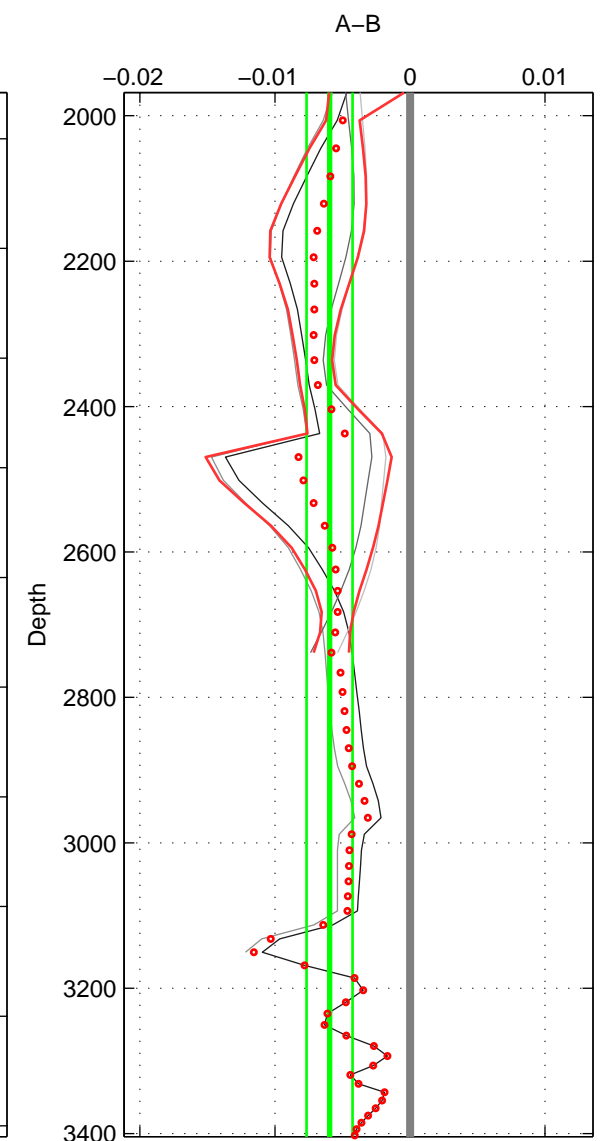

Cruise A (red). Date: Sep 1993 Cruisename: 33-18SN19950803

Cruise B (blue). Date: Aug 2002 Cruisename: 39-18SN20020816

*** "Favourite" values are means of spaces 1 2 3.

	Offset	O.StDev	Ratio	R.Stdev	Rating
SIGMA:	-0.002	0.001	1.000	0.000	2
THETA:	-0.005	0.003	1.000	0.000	2
DEPTH:	-0.006	0.002	1.000	0.000	2
FAV.:	-0.004	0.002	1.000	0.000	2

Profiles of A: 3
 Profiles of B: 4
 Diff profs : 7
 WMoffset (A-B): -0.0016461
 WMoffset stdev: 0.0013873
 WMratio (A/B): 0.99995
 WMratio stdev: 3.97e-05

Quality (1-5): 2

Profiles of A: 3
 Profiles of B: 3
 Diff profs : 6
 WMoffset (A-B): -0.0051181
 WMoffset stdev: 0.0029564
 WMratio (A/B): 0.99985
 WMratio stdev: 8.4566e-05

Quality (1-5): 2

Profiles of A: 3
 Profiles of B: 4
 Diff profs : 7
 WMoffset (A-B): -0.0059555
 WMoffset stdev: 0.0017074
 WMratio (A/B): 0.99983
 WMratio stdev: 4.8845e-05

Quality (1-5): 2