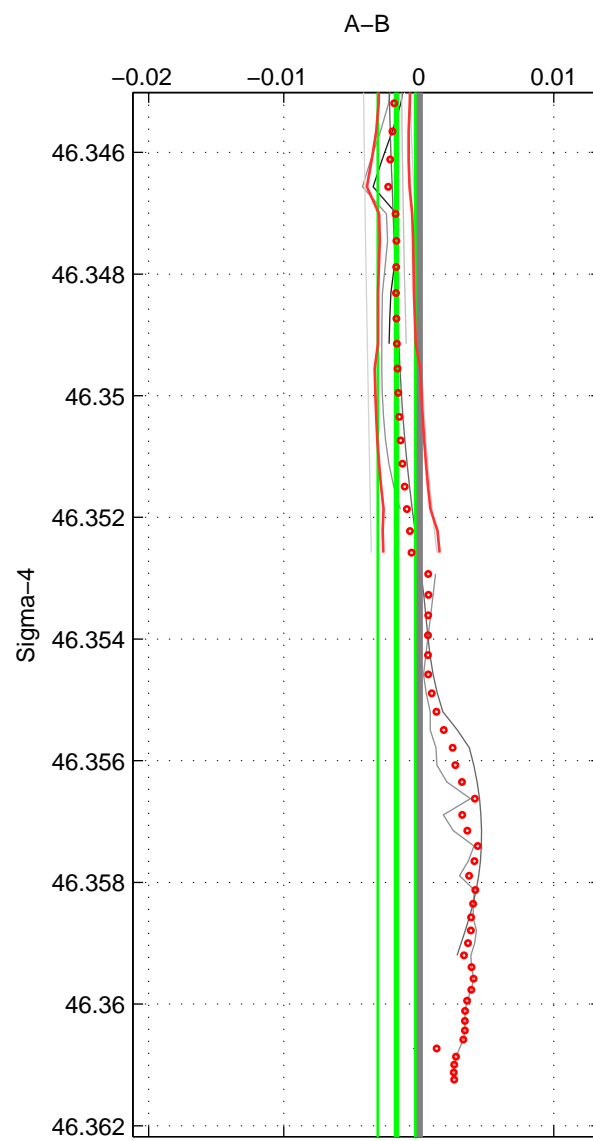

Cruise A (red). Date: Sep 1993 Cruisename: 33-18SN19950803

Cruise B (blue). Date: Aug 2002 Cruisename: 39-18SN20020816

*** "Favourite" values are means of spaces 1 2 3.

	Offset	O.StDev	Ratio	R.Stdev	Rating
SIGMA:	-0.002	0.001	1.000	0.000	2
THETA:	-0.005	0.003	1.000	0.000	2
DEPTH:	-0.006	0.002	1.000	0.000	2
FAV.:	-0.004	0.002	1.000	0.000	2

Profiles of A: 3
 Profiles of B: 4
 Diff profs : 7
 WMoffset (A-B): -0.0016461
 WMoffset stdev: 0.0013873
 WMratio (A/B): 0.99995
 WMratio stdev: 3.97e-05

Quality (1-5): 2

Profiles of A: 3
 Profiles of B: 3
 Diff profs : 6
 WMoffset (A-B): -0.0051181
 WMoffset stdev: 0.0029564
 WMratio (A/B): 0.99985
 WMratio stdev: 8.4566e-05

Quality (1-5): 2

Profiles of A: 3
 Profiles of B: 4
 Diff profs : 7
 WMoffset (A-B): -0.0059555
 WMoffset stdev: 0.0017074
 WMratio (A/B): 0.99983
 WMratio stdev: 4.8845e-05

Quality (1-5): 2