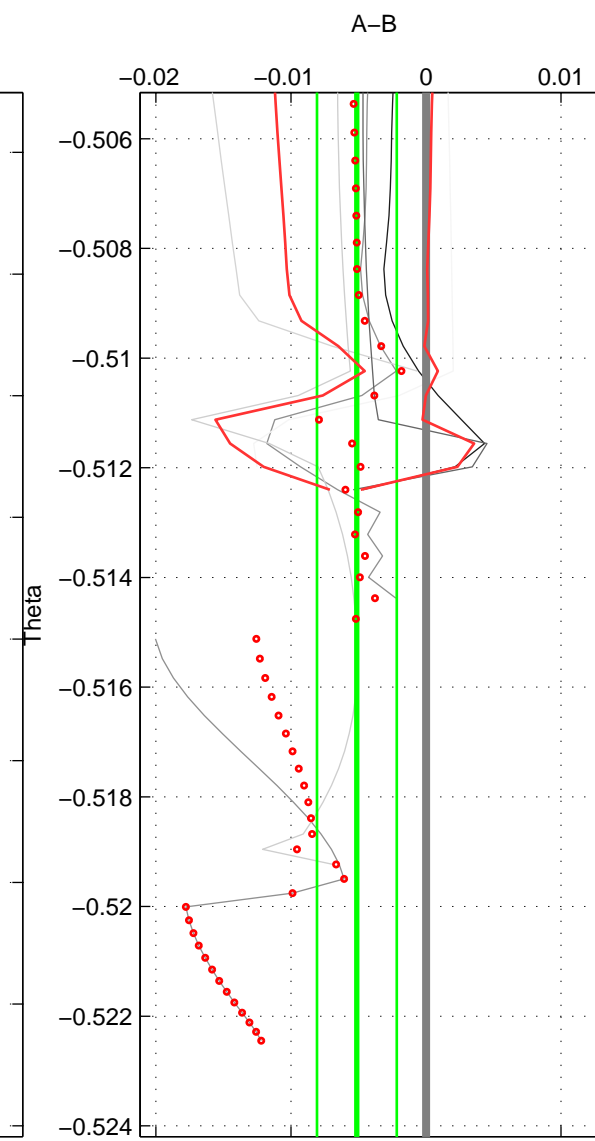

Cruise A (red). Date: Sep 1993 Cruisename: 33-18SN19950803

Cruise B (blue). Date: Aug 2002 Cruisename: 39-18SN20020816

*** "Favourite" values are means of spaces 1 2 3.

	Offset	O.StDev	Ratio	R.Stdev	Rating
SIGMA:	-0.002	0.001	1.000	0.000	2
THETA:	-0.005	0.003	1.000	0.000	2
DEPTH:	-0.006	0.002	1.000	0.000	2
FAV.:	-0.004	0.002	1.000	0.000	2

Profiles of A: 3
 Profiles of B: 4
 Diff profs : 7
 WMoffset (A-B): -0.0016461
 WMoffset stdev: 0.0013873
 WMratio (A/B): 0.99995
 WMratio stdev: 3.97e-05

Quality (1-5): 2

Profiles of A: 3
 Profiles of B: 3
 Diff profs : 6
 WMoffset (A-B): -0.0051181
 WMoffset stdev: 0.0029564
 WMratio (A/B): 0.99985
 WMratio stdev: 8.4566e-05

Quality (1-5): 2

Profiles of A: 3
 Profiles of B: 4
 Diff profs : 7
 WMoffset (A-B): -0.0059555
 WMoffset stdev: 0.0017074
 WMratio (A/B): 0.99983
 WMratio stdev: 4.8845e-05

Quality (1-5): 2