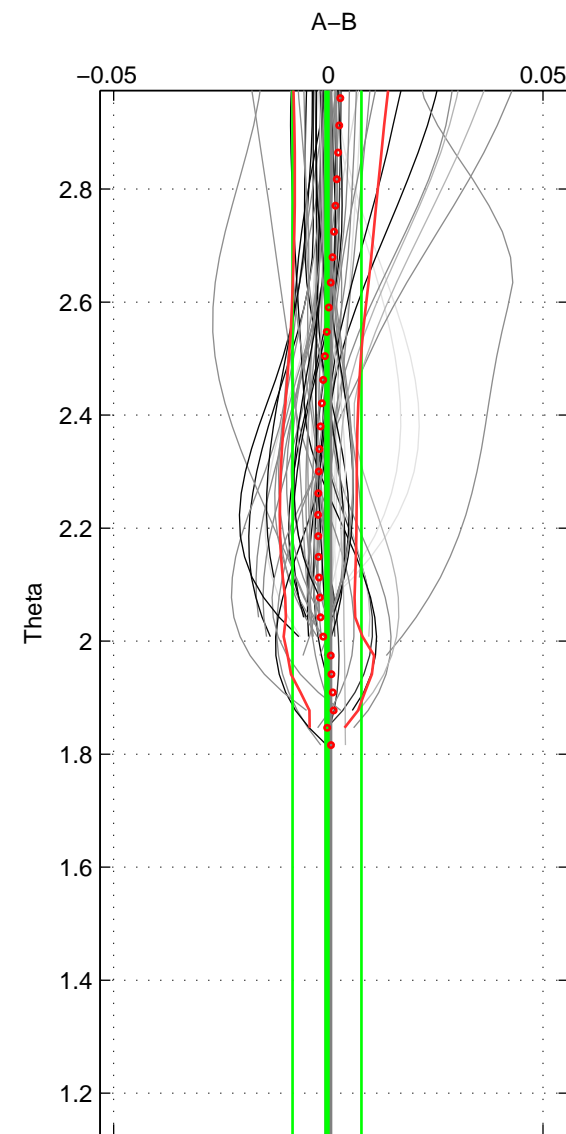

Cruise A (red). Date: May 2001 Cruisename: 655-49UF20010509

Cruise B (blue). Date: Feb 2008 Cruisename: 717-49UP20080122

*** "Favourite" values are means of spaces 1 2.

	Offset	O.StDev	Ratio	R.Stdev	Rating
SIGMA:	-0.000	0.006	1.000	0.000	5
THETA:	-0.000	0.008	1.000	0.000	5
DEPTH:	0.001	0.001	1.000	0.000	3
FAV.:	-0.000	0.007	1.000	0.000	5

Profiles of A: 38
 Profiles of B: 17
 Diff profs : 60
 WMoffset (A-B): -0.00025453
 WMoffset stdev: 0.0058379
 WMratio (A/B): 0.99999
 WMratio stdev: 0.0001689

Quality (1-5): 5

Profiles of A: 38
 Profiles of B: 17
 Diff profs : 60
 WMoffset (A-B): -0.00029662
 WMoffset stdev: 0.0080253
 WMratio (A/B): 0.99999
 WMratio stdev: 0.00023215

Quality (1-5): 5

Profiles of A: 38
 Profiles of B: 17
 Diff profs : 60
 WMoffset (A-B): 0.00070087
 WMoffset stdev: 0.00059928
 WMratio (A/B): 1
 WMratio stdev: 1.7323e-05

Quality (1-5): 3

Please note that statistics are bad.