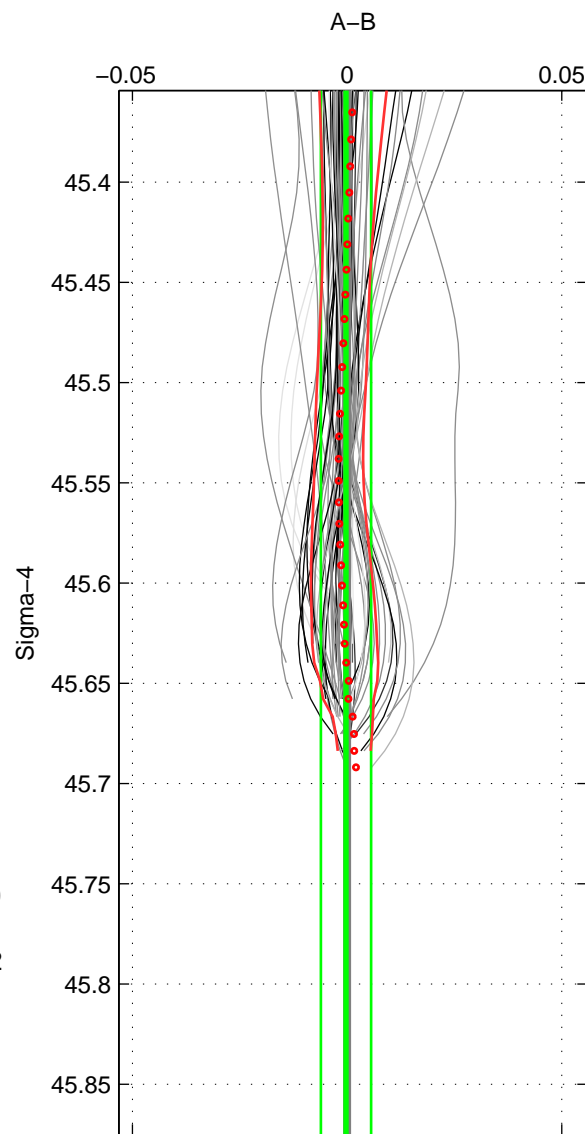

Cruise A (red). Date: May 2001 Cruisename: 655-49UF20010509

Cruise B (blue). Date: Feb 2008 Cruisename: 717-49UP20080122

*** "Favourite" values are means of spaces 1 2.

	Offset	O.StDev	Ratio	R.Stdev	Rating
SIGMA:	-0.000	0.006	1.000	0.000	5
THETA:	-0.000	0.008	1.000	0.000	5
DEPTH:	0.001	0.001	1.000	0.000	3
FAV.:	-0.000	0.007	1.000	0.000	5

Profiles of A: 38
 Profiles of B: 17
 Diff profs : 60
 WMoffset (A-B): -0.00025453
 WMoffset stdev: 0.0058379
 WMratio (A/B): 0.99999
 WMratio stdev: 0.0001689

Quality (1-5): 5

Profiles of A: 38
 Profiles of B: 17
 Diff profs : 60
 WMoffset (A-B): -0.00029662
 WMoffset stdev: 0.0080253
 WMratio (A/B): 0.99999
 WMratio stdev: 0.00023215

Quality (1-5): 5

Profiles of A: 38
 Profiles of B: 17
 Diff profs : 60
 WMoffset (A-B): 0.00070087
 WMoffset stdev: 0.00059928
 WMratio (A/B): 1
 WMratio stdev: 1.7323e-05

Quality (1-5): 3

Please note that statistics are bad.