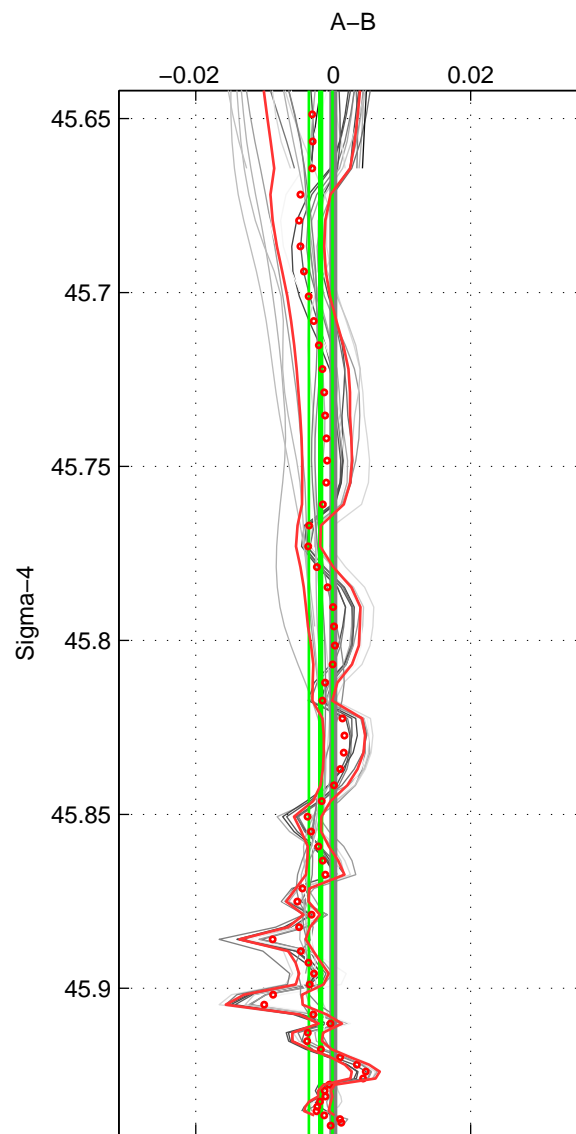

Cruise A (red). Date: Jun 2002 Cruisename: 163-06MT20020607

Cruise B (blue). Date: Jul 1981 Cruisename: 220-316N19810401

\*\*\* "Favourite" values are means of spaces 1 2 3.

	Offset	O.StDev	Ratio	R.Stdev	Rating
SIGMA:	-0.002	0.002	1.000	0.000	5
THETA:	-0.001	0.001	1.000	0.000	5
DEPTH:	0.001	0.002	1.000	0.000	5
FAV.:	-0.001	0.001	1.000	0.000	5

Profiles of A: 25  
 Profiles of B: 4  
 Diff profs : 31  
 WMoffset (A-B): -0.0018349  
 WMoffset stdev: 0.0017239  
 WMratio (A/B): 0.99995  
 WMratio stdev: 4.9431e-05

Quality (1-5): 5

Profiles of A: 25  
 Profiles of B: 4  
 Diff profs : 31  
 WMoffset (A-B): -0.00076282  
 WMoffset stdev: 0.00082543  
 WMratio (A/B): 0.99998  
 WMratio stdev: 2.3688e-05

Quality (1-5): 5

Profiles of A: 25  
 Profiles of B: 4  
 Diff profs : 31  
 WMoffset (A-B): 0.0007124  
 WMoffset stdev: 0.0019369  
 WMratio (A/B): 1  
 WMratio stdev: 5.5581e-05

Quality (1-5): 5