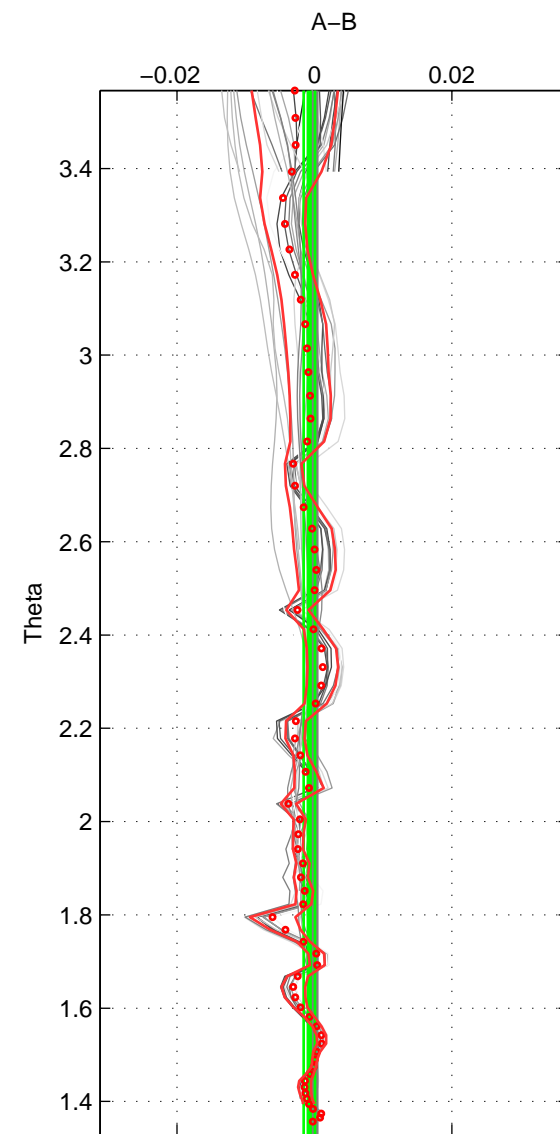

Cruise A (red). Date: Jun 2002 Cruisename: 163-06MT20020607

Cruise B (blue). Date: Jul 1981 Cruisename: 220-316N19810401

\*\*\* "Favourite" values are means of spaces 1 2 3.

	Offset	O.StDev	Ratio	R.Stdev	Rating
SIGMA:	-0.002	0.002	1.000	0.000	5
THETA:	-0.001	0.001	1.000	0.000	5
DEPTH:	0.001	0.002	1.000	0.000	5
FAV.:	-0.001	0.001	1.000	0.000	5

Profiles of A: 25  
 Profiles of B: 4  
 Diff profs : 31  
 WMoffset (A-B): -0.0018349  
 WMoffset stdev: 0.0017239  
 WMratio (A/B): 0.99995  
 WMratio stdev: 4.9431e-05

Quality (1-5): 5

Profiles of A: 25  
 Profiles of B: 4  
 Diff profs : 31  
 WMoffset (A-B): -0.00076282  
 WMoffset stdev: 0.00082543  
 WMratio (A/B): 0.99998  
 WMratio stdev: 2.3688e-05

Quality (1-5): 5

Profiles of A: 25  
 Profiles of B: 4  
 Diff profs : 31  
 WMoffset (A-B): 0.0007124  
 WMoffset stdev: 0.0019369  
 WMratio (A/B): 1  
 WMratio stdev: 5.5581e-05

Quality (1-5): 5