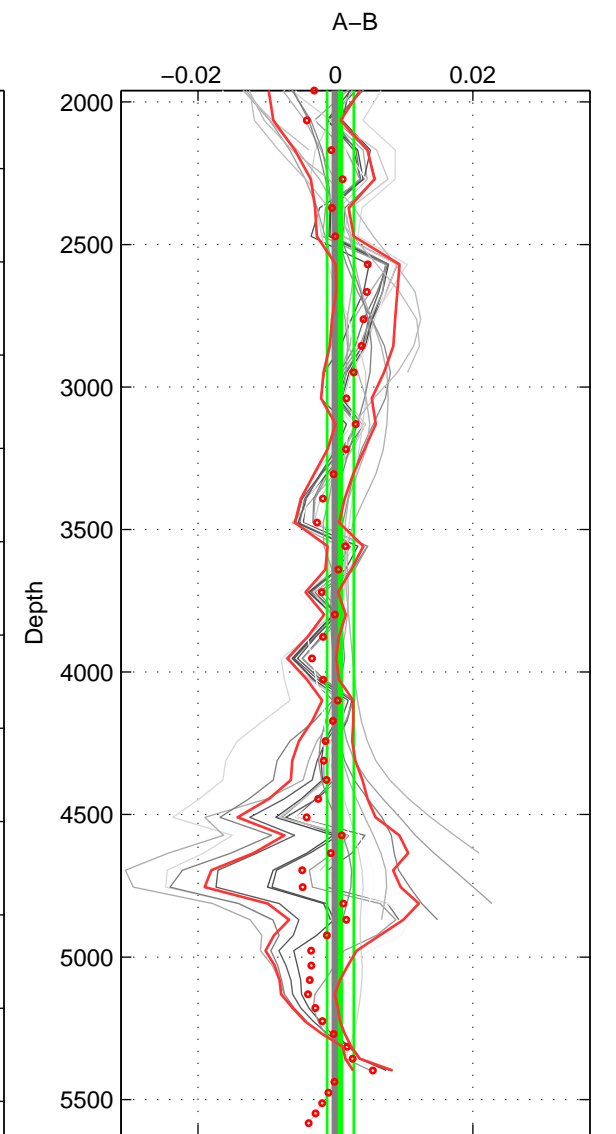

Cruise A (red). Date: Jun 2002 Cruisename: 163-06MT20020607

Cruise B (blue). Date: Jul 1981 Cruisename: 220-316N19810401

\*\*\* "Favourite" values are means of spaces 1 2 3.

	Offset	O.StDev	Ratio	R.Stdev	Rating
SIGMA:	-0.002	0.002	1.000	0.000	5
THETA:	-0.001	0.001	1.000	0.000	5
DEPTH:	0.001	0.002	1.000	0.000	5
FAV.:	-0.001	0.001	1.000	0.000	5

Profiles of A: 25  
 Profiles of B: 4  
 Diff profs : 31  
 WMoffset (A-B): -0.0018349  
 WMoffset stdev: 0.0017239  
 WMratio (A/B): 0.99995  
 WMratio stdev: 4.9431e-05

Quality (1-5): 5

Profiles of A: 25  
 Profiles of B: 4  
 Diff profs : 31  
 WMoffset (A-B): -0.00076282  
 WMoffset stdev: 0.00082543  
 WMratio (A/B): 0.99998  
 WMratio stdev: 2.3688e-05

Quality (1-5): 5

Profiles of A: 25  
 Profiles of B: 4  
 Diff profs : 31  
 WMoffset (A-B): 0.0007124  
 WMoffset stdev: 0.0019369  
 WMratio (A/B): 1  
 WMratio stdev: 5.5581e-05

Quality (1-5): 5