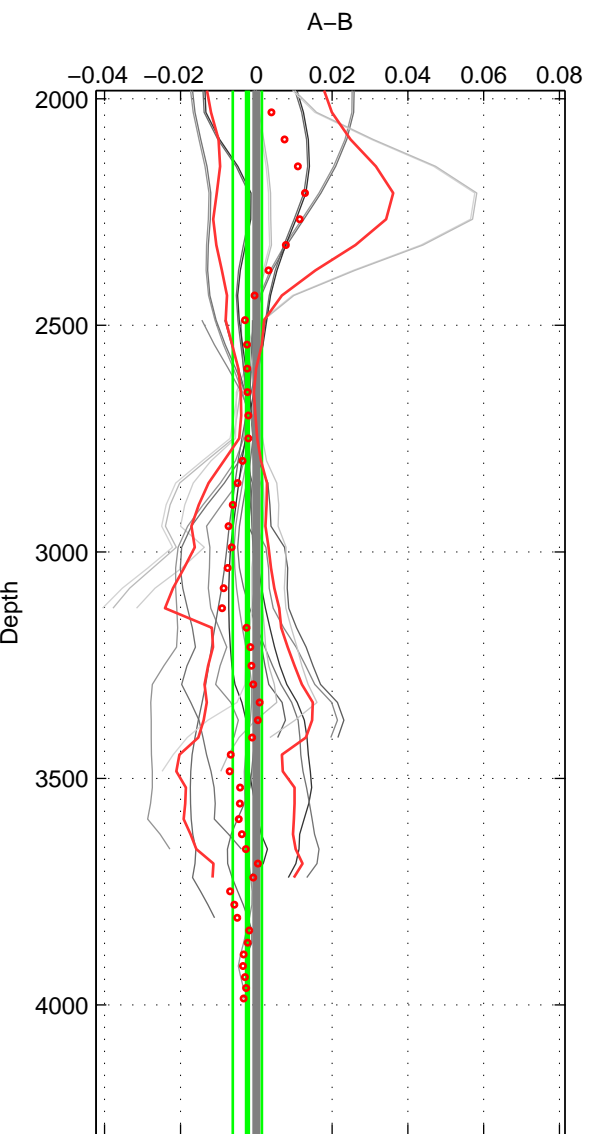

Cruise A (red). Date: Jul 1990 Cruisename: 295-64TR19900701

Cruise B (blue). Date: Jul 1989 Cruisename: 309-74DI19890716

*** "Favourite" values are means of spaces 1 2 3.

	Offset	O.StDev	Ratio	R.Stdev	Rating
SIGMA:	-0.000	0.002	1.000	0.000	5
THETA:	-0.001	0.001	1.000	0.000	5
DEPTH:	-0.002	0.004	1.000	0.000	5
FAV. :	-0.001	0.003	1.000	0.000	5

Profiles of A: 6
 Profiles of B: 3
 Diff profs : 18
 WMoffset (A-B): -3.2994e-05
 WMoffset stdev: 0.0023839
 WMratio (A/B): 1
 WMratio stdev: 6.8257e-05

Quality (1-5): 5

Profiles of A: 6
 Profiles of B: 3
 Diff profs : 18
 WMoffset (A-B): -0.00090374
 WMoffset stdev: 0.0014553
 WMratio (A/B): 0.99997
 WMratio stdev: 4.1678e-05

Quality (1-5): 5

Profiles of A: 6
 Profiles of B: 3
 Diff profs : 18
 WMoffset (A-B): -0.0023378
 WMoffset stdev: 0.0038283
 WMratio (A/B): 0.99993
 WMratio stdev: 0.00010952

Quality (1-5): 5