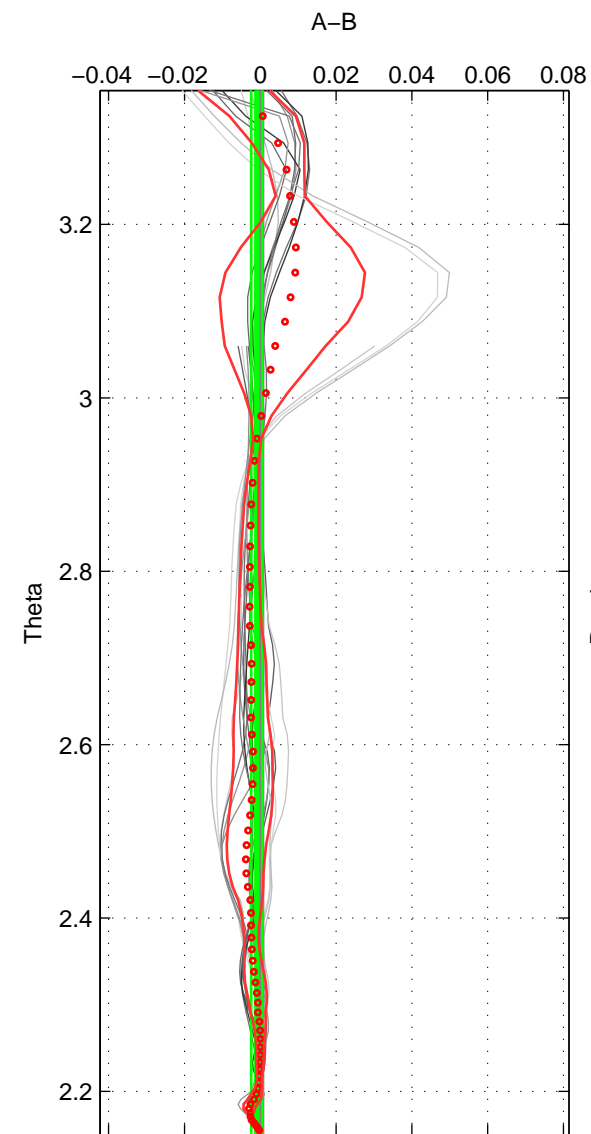

Cruise A (red). Date: Jul 1990 Cruisename: 295-64TR19900701

Cruise B (blue). Date: Jul 1989 Cruisename: 309-74DI19890716

*** "Favourite" values are means of spaces 1 2 3.

	Offset	O.StDev	Ratio	R.Stdev	Rating
SIGMA:	-0.000	0.002	1.000	0.000	5
THETA:	-0.001	0.001	1.000	0.000	5
DEPTH:	-0.002	0.004	1.000	0.000	5
FAV. :	-0.001	0.003	1.000	0.000	5

Profiles of A: 6
 Profiles of B: 3
 Diff profs : 18
 WMoffset (A-B): -3.2994e-05
 WMoffset stdev: 0.0023839
 WMratio (A/B): 1
 WMratio stdev: 6.8257e-05

Quality (1-5): 5

Profiles of A: 6
 Profiles of B: 3
 Diff profs : 18
 WMoffset (A-B): -0.00090374
 WMoffset stdev: 0.0014553
 WMratio (A/B): 0.99997
 WMratio stdev: 4.1678e-05

Quality (1-5): 5

Profiles of A: 6
 Profiles of B: 3
 Diff profs : 18
 WMoffset (A-B): -0.0023378
 WMoffset stdev: 0.0038283
 WMratio (A/B): 0.99993
 WMratio stdev: 0.00010952

Quality (1-5): 5