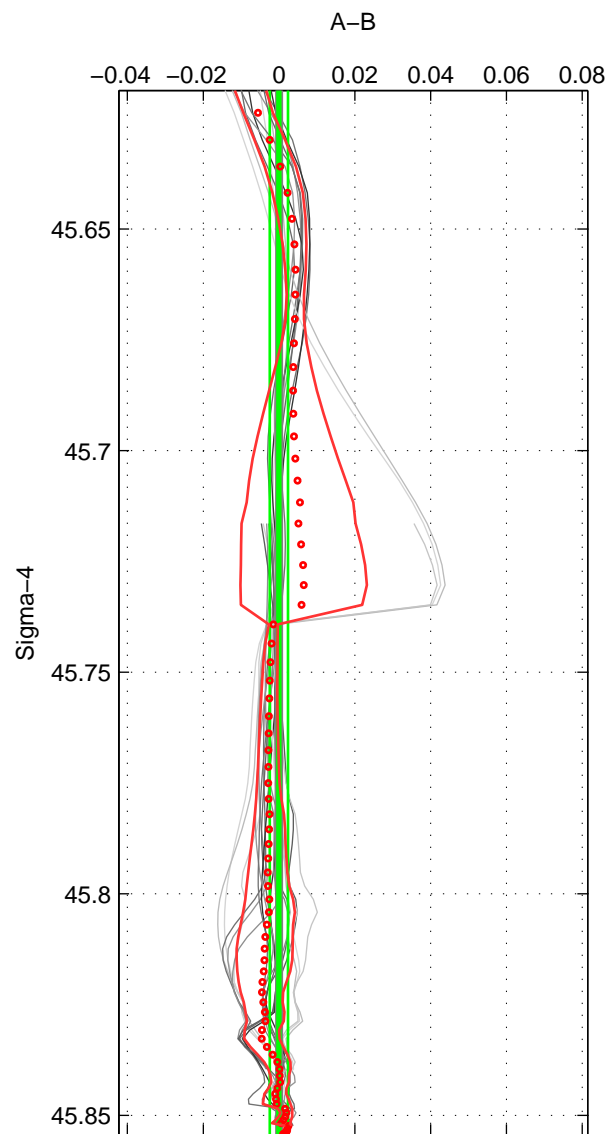

Cruise A (red). Date: Jul 1990 Cruisename: 295-64TR19900701

Cruise B (blue). Date: Jul 1989 Cruisename: 309-74DI19890716

*** "Favourite" values are means of spaces 1 2 3.

	Offset	O.StDev	Ratio	R.Stdev	Rating
SIGMA:	-0.000	0.002	1.000	0.000	5
THETA:	-0.001	0.001	1.000	0.000	5
DEPTH:	-0.002	0.004	1.000	0.000	5
FAV. :	-0.001	0.003	1.000	0.000	5

Profiles of A: 6
 Profiles of B: 3
 Diff profs : 18
 WMoffset (A-B): -3.2994e-05
 WMoffset stdev: 0.0023839
 WMratio (A/B): 1
 WMratio stdev: 6.8257e-05

Quality (1-5): 5

Profiles of A: 6
 Profiles of B: 3
 Diff profs : 18
 WMoffset (A-B): -0.00090374
 WMoffset stdev: 0.0014553
 WMratio (A/B): 0.99997
 WMratio stdev: 4.1678e-05

Quality (1-5): 5

Profiles of A: 6
 Profiles of B: 3
 Diff profs : 18
 WMoffset (A-B): -0.0023378
 WMoffset stdev: 0.0038283
 WMratio (A/B): 0.99993
 WMratio stdev: 0.00010952

Quality (1-5): 5