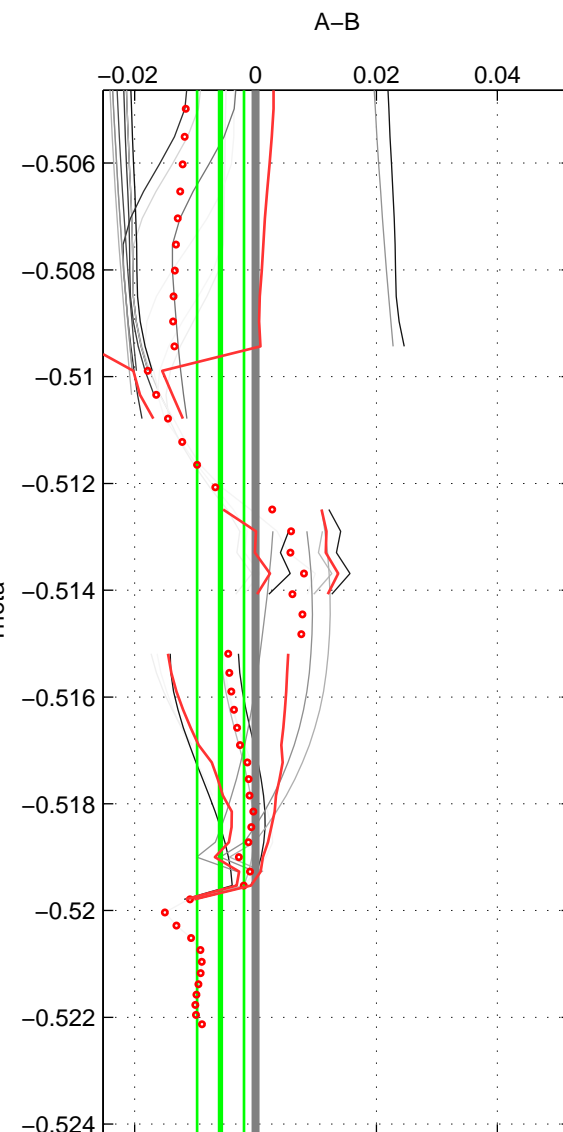

Cruise A (red). Date: Sep 1993 Cruisename: 33-18SN19950803

Cruise B (blue). Date: Aug 2007 Cruisename: 45-18SN20070726

*** "Favourite" values are means of spaces 1 2 3.

	Offset	O.StDev	Ratio	R.Stdev	Rating
SIGMA:	-0.000	0.001	1.000	0.000	4
THETA:	-0.006	0.004	1.000	0.000	4
DEPTH:	-0.006	0.002	1.000	0.000	4
FAV. :	-0.004	0.003	1.000	0.000	4

Profiles of A: 3
 Profiles of B: 11
 Diff profs : 19
 WMoffset (A-B): -0.0003072
 WMoffset stdev: 0.0013507
 WMratio (A/B): 0.99999
 WMratio stdev: 3.8648e-05

Quality (1-5): 4

Profiles of A: 3
 Profiles of B: 10
 Diff profs : 17
 WMoffset (A-B): -0.0058098
 WMoffset stdev: 0.0038751
 WMratio (A/B): 0.99983
 WMratio stdev: 0.00011086

Quality (1-5): 4

Profiles of A: 3
 Profiles of B: 11
 Diff profs : 19
 WMoffset (A-B): -0.0056832
 WMoffset stdev: 0.002315
 WMratio (A/B): 0.99984
 WMratio stdev: 6.6229e-05

Quality (1-5): 4