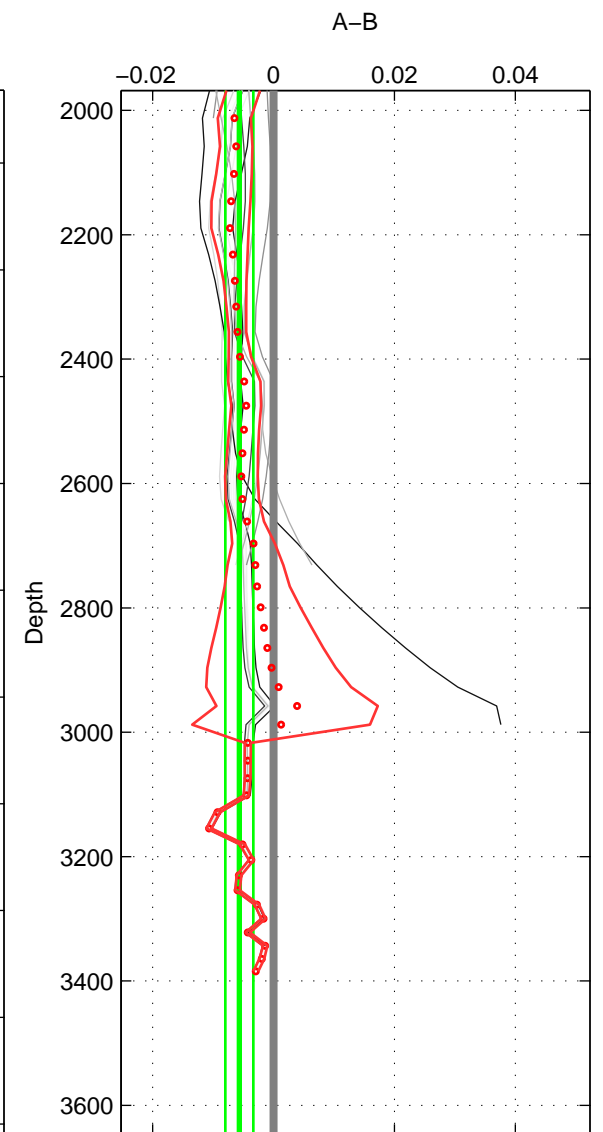

Cruise A (red). Date: Sep 1993 Cruisename: 33-18SN19950803

Cruise B (blue). Date: Aug 2007 Cruisename: 45-18SN20070726

*** "Favourite" values are means of spaces 1 2 3.

	Offset	O.StDev	Ratio	R.Stdev	Rating
SIGMA:	-0.000	0.001	1.000	0.000	4
THETA:	-0.006	0.004	1.000	0.000	4
DEPTH:	-0.006	0.002	1.000	0.000	4
FAV. :	-0.004	0.003	1.000	0.000	4

Profiles of A: 3
 Profiles of B: 11
 Diff profs : 19
 WMoffset (A-B): -0.0003072
 WMoffset stdev: 0.0013507
 WMratio (A/B): 0.99999
 WMratio stdev: 3.8648e-05

Quality (1-5): 4

Profiles of A: 3
 Profiles of B: 10
 Diff profs : 17
 WMoffset (A-B): -0.0058098
 WMoffset stdev: 0.0038751
 WMratio (A/B): 0.99983
 WMratio stdev: 0.00011086

Quality (1-5): 4

Profiles of A: 3
 Profiles of B: 11
 Diff profs : 19
 WMoffset (A-B): -0.0056832
 WMoffset stdev: 0.002315
 WMratio (A/B): 0.99984
 WMratio stdev: 6.6229e-05

Quality (1-5): 4