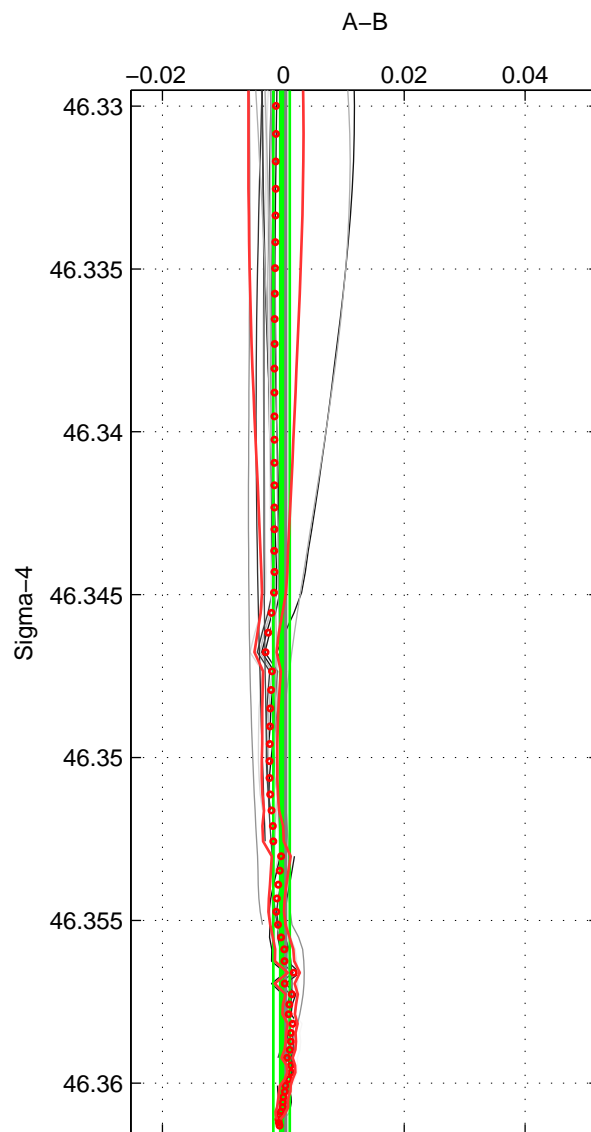

Cruise A (red). Date: Sep 1993 Cruisename: 33-18SN19950803

Cruise B (blue). Date: Aug 2007 Cruisename: 45-18SN20070726

*** "Favourite" values are means of spaces 1 2 3.

	Offset	O.StDev	Ratio	R.Stdev	Rating
SIGMA:	-0.000	0.001	1.000	0.000	4
THETA:	-0.006	0.004	1.000	0.000	4
DEPTH:	-0.006	0.002	1.000	0.000	4
FAV. :	-0.004	0.003	1.000	0.000	4

Profiles of A: 3
 Profiles of B: 11
 Diff profs : 19
 WMoffset (A-B): -0.0003072
 WMoffset stdev: 0.0013507
 WMratio (A/B): 0.99999
 WMratio stdev: 3.8648e-05

Quality (1-5): 4

Profiles of A: 3
 Profiles of B: 10
 Diff profs : 17
 WMoffset (A-B): -0.0058098
 WMoffset stdev: 0.0038751
 WMratio (A/B): 0.99983
 WMratio stdev: 0.00011086

Quality (1-5): 4

Profiles of A: 3
 Profiles of B: 11
 Diff profs : 19
 WMoffset (A-B): -0.0056832
 WMoffset stdev: 0.002315
 WMratio (A/B): 0.99984
 WMratio stdev: 6.6229e-05

Quality (1-5): 4