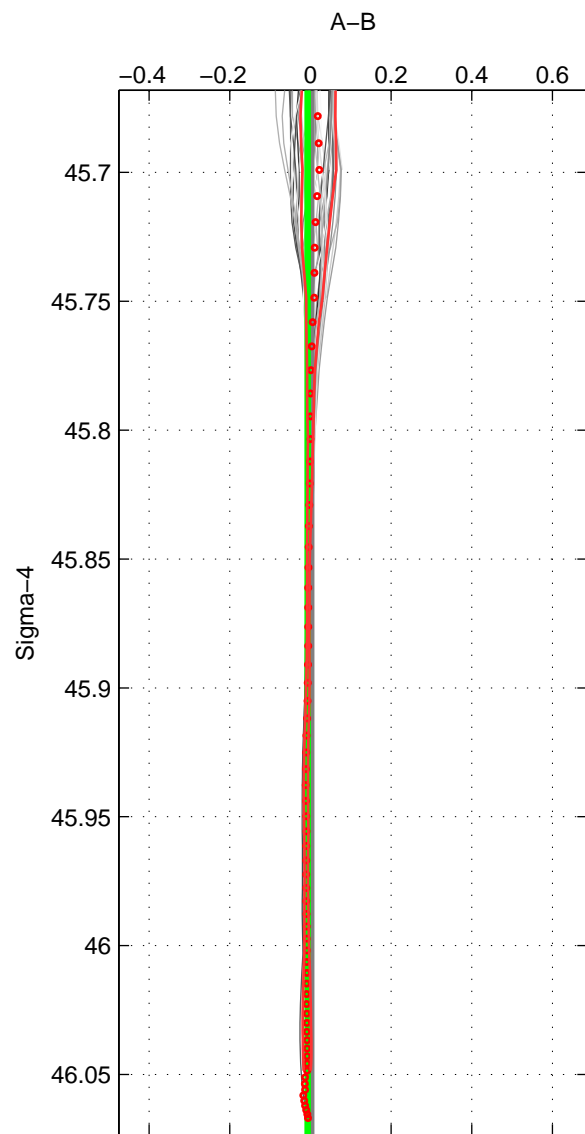

Cruise A (red). Date: Apr 2013 Cruisename: 218-29HE20130320
 Cruise B (blue). Date: Apr 1995 Cruisename: 320-74JC19950320

*** "Favourite" values are means of spaces 1 2 3.

	Offset	O.StDev	Ratio	R.Stdev	Rating
SIGMA:	-0.007	0.005	1.000	0.000	5
THETA:	-0.003	0.002	1.000	0.000	5
DEPTH:	0.006	0.012	1.000	0.000	5
FAV.:	-0.002	0.006	1.000	0.000	5

Profiles of A: 5
 Profiles of B: 11
 Diff profs: 39
 WMoffset (A-B): -0.0068867
 WMoffset stdev: 0.0047682
 WMratio (A/B): 0.9998
 WMratio stdev: 0.00013684

Quality (1-5): 5

Profiles of A: 5
 Profiles of B: 11
 Diff profs: 39
 WMoffset (A-B): -0.0034903
 WMoffset stdev: 0.0024999
 WMratio (A/B): 0.9999
 WMratio stdev: 7.1773e-05

Quality (1-5): 5

Profiles of A: 5
 Profiles of B: 11
 Diff profs: 39
 WMoffset (A-B): 0.0055604
 WMoffset stdev: 0.012082
 WMratio (A/B): 1.0002
 WMratio stdev: 0.00034622

Quality (1-5): 5