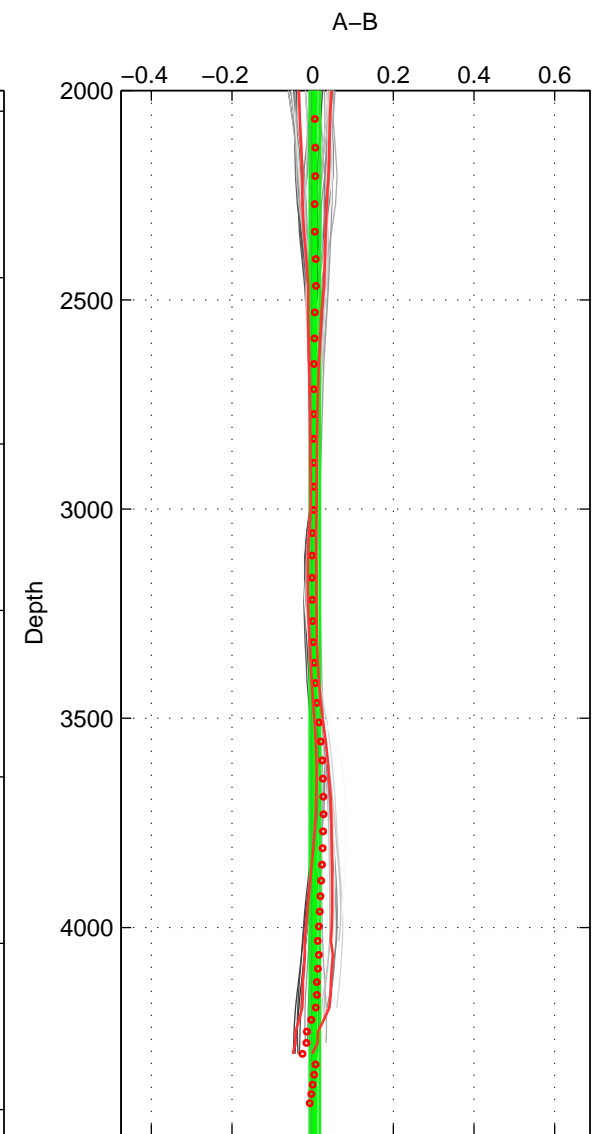

Cruise A (red). Date: Apr 2013 Cruisename: 218-29HE20130320
 Cruise B (blue). Date: Apr 1995 Cruisename: 320-74JC19950320

*** "Favourite" values are means of spaces 1 2 3.

	Offset	O.StDev	Ratio	R.Stdev	Rating
SIGMA:	-0.007	0.005	1.000	0.000	5
THETA:	-0.003	0.002	1.000	0.000	5
DEPTH:	0.006	0.012	1.000	0.000	5
FAV.:	-0.002	0.006	1.000	0.000	5

Profiles of A: 5
 Profiles of B: 11
 Diff profs: 39
 WMoffset (A-B): -0.0068867
 WMoffset stdev: 0.0047682
 WMratio (A/B): 0.9998
 WMratio stdev: 0.00013684

Quality (1-5): 5

Profiles of A: 5
 Profiles of B: 11
 Diff profs: 39
 WMoffset (A-B): -0.0034903
 WMoffset stdev: 0.0024999
 WMratio (A/B): 0.9999
 WMratio stdev: 7.1773e-05

Quality (1-5): 5

Profiles of A: 5
 Profiles of B: 11
 Diff profs: 39
 WMoffset (A-B): 0.0055604
 WMoffset stdev: 0.012082
 WMratio (A/B): 1.0002
 WMratio stdev: 0.00034622

Quality (1-5): 5