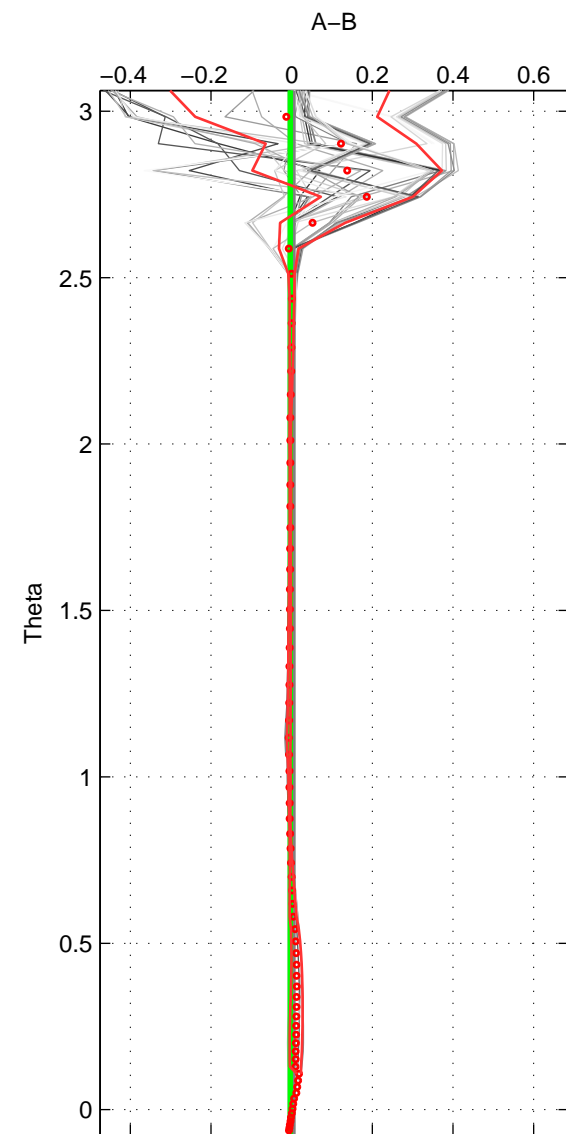

Cruise A (red). Date: Apr 2013 Cruisename: 218-29HE20130320
 Cruise B (blue). Date: Apr 1995 Cruisename: 320-74JC19950320

*** "Favourite" values are means of spaces 1 2 3.

	Offset	O.StDev	Ratio	R.Stdev	Rating
SIGMA:	-0.007	0.005	1.000	0.000	5
THETA:	-0.003	0.002	1.000	0.000	5
DEPTH:	0.006	0.012	1.000	0.000	5
FAV.:	-0.002	0.006	1.000	0.000	5

Profiles of A: 5
 Profiles of B: 11
 Diff profs: 39
 WMoffset (A-B): -0.0068867
 WMoffset stdev: 0.0047682
 WMratio (A/B): 0.9998
 WMratio stdev: 0.00013684

Quality (1-5): 5

Profiles of A: 5
 Profiles of B: 11
 Diff profs: 39
 WMoffset (A-B): -0.0034903
 WMoffset stdev: 0.0024999
 WMratio (A/B): 0.9999
 WMratio stdev: 7.1773e-05

Quality (1-5): 5

Profiles of A: 5
 Profiles of B: 11
 Diff profs: 39
 WMoffset (A-B): 0.0055604
 WMoffset stdev: 0.012082
 WMratio (A/B): 1.0002
 WMratio stdev: 0.00034622

Quality (1-5): 5