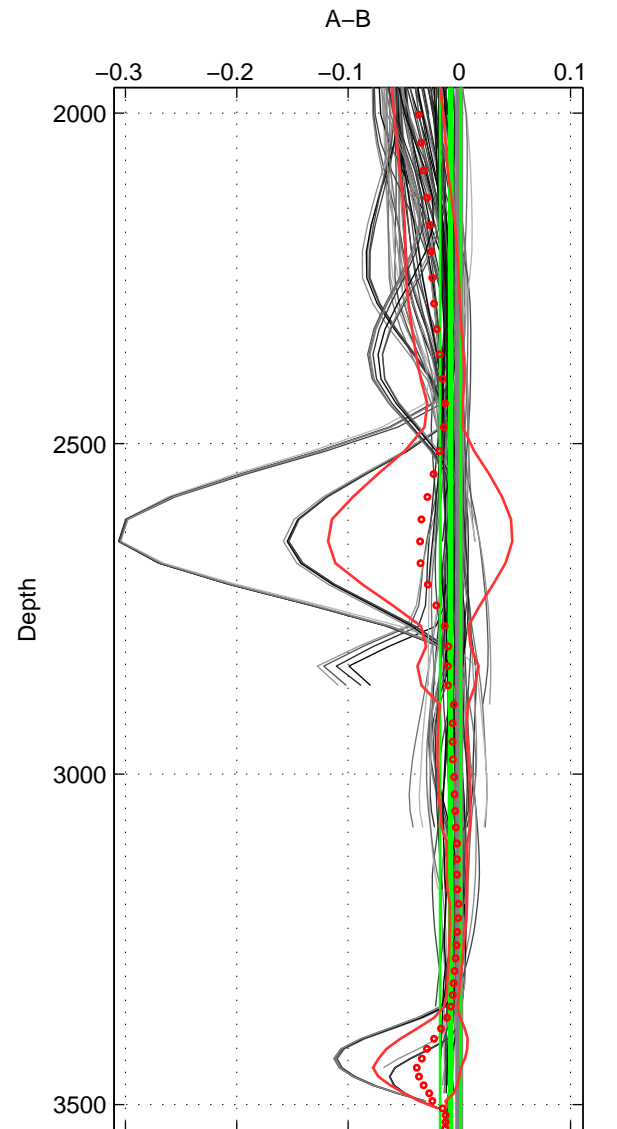

Cruise A (red). Date: May 1996 Cruisename: 187-18HU19960512

Cruise B (blue). Date: Jun 2006 Cruisename: 197-18HU20060524

\*\*\* "Favourite" values are means of spaces 1 2 3.

	Offset	O.StDev	Ratio	R.Stdev	Rating
SIGMA:	-0.008	0.006	1.000	0.000	5
THETA:	-0.005	0.004	1.000	0.000	5
DEPTH:	-0.008	0.009	1.000	0.000	5
FAV.:	-0.007	0.006	1.000	0.000	5

Profiles of A: 17  
 Profiles of B: 17  
 Diff profs : 100  
 WMoffset (A-B): -0.0083073  
 WMoffset stdev: 0.0055386  
 WMratio (A/B): 0.99976  
 WMratio stdev: 0.00015871

Quality (1-5): 5

Profiles of A: 17  
 Profiles of B: 17  
 Diff profs : 99  
 WMoffset (A-B): -0.0050287  
 WMoffset stdev: 0.0039834  
 WMratio (A/B): 0.99986  
 WMratio stdev: 0.00011415

Quality (1-5): 5

Profiles of A: 17  
 Profiles of B: 17  
 Diff profs : 100  
 WMoffset (A-B): -0.0079084  
 WMoffset stdev: 0.009242  
 WMratio (A/B): 0.99977  
 WMratio stdev: 0.0002649

Quality (1-5): 5