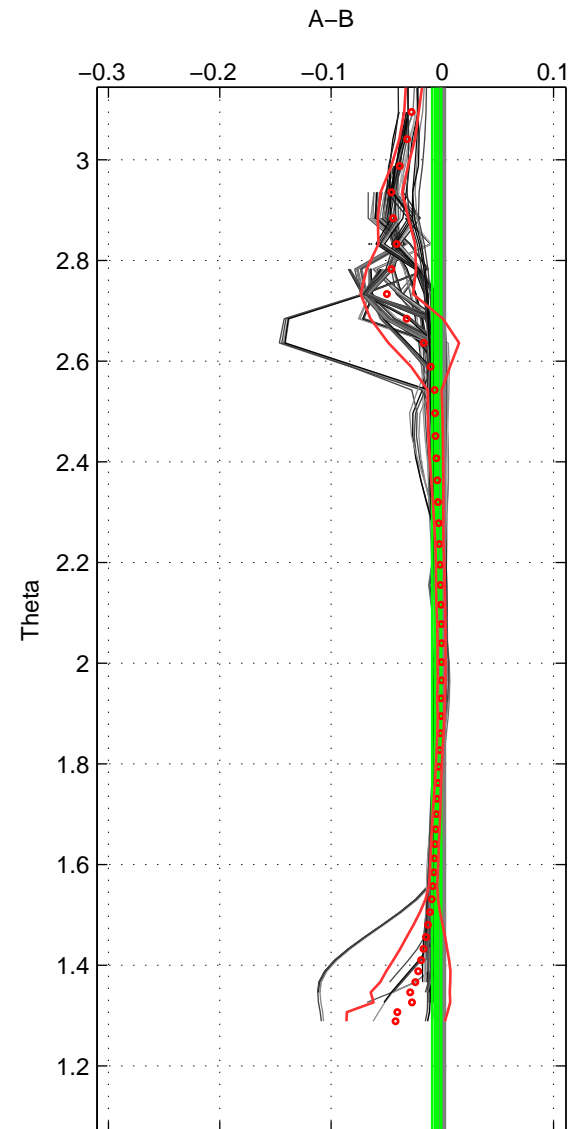

Cruise A (red). Date: May 1996 Cruisename: 187-18HU19960512

Cruise B (blue). Date: Jun 2006 Cruisename: 197-18HU20060524

\*\*\* "Favourite" values are means of spaces 1 2 3.

	Offset	O.StDev	Ratio	R.Stdev	Rating
SIGMA:	-0.008	0.006	1.000	0.000	5
THETA:	-0.005	0.004	1.000	0.000	5
DEPTH:	-0.008	0.009	1.000	0.000	5
FAV.:	-0.007	0.006	1.000	0.000	5

Profiles of A: 17  
 Profiles of B: 17  
 Diff profs : 100  
 WMoffset (A-B): -0.0083073  
 WMoffset stdev: 0.0055386  
 WMratio (A/B): 0.99976  
 WMratio stdev: 0.00015871

Quality (1-5): 5

Profiles of A: 17  
 Profiles of B: 17  
 Diff profs : 99  
 WMoffset (A-B): -0.0050287  
 WMoffset stdev: 0.0039834  
 WMratio (A/B): 0.99986  
 WMratio stdev: 0.00011415

Quality (1-5): 5

Profiles of A: 17  
 Profiles of B: 17  
 Diff profs : 100  
 WMoffset (A-B): -0.0079084  
 WMoffset stdev: 0.009242  
 WMratio (A/B): 0.99977  
 WMratio stdev: 0.0002649

Quality (1-5): 5