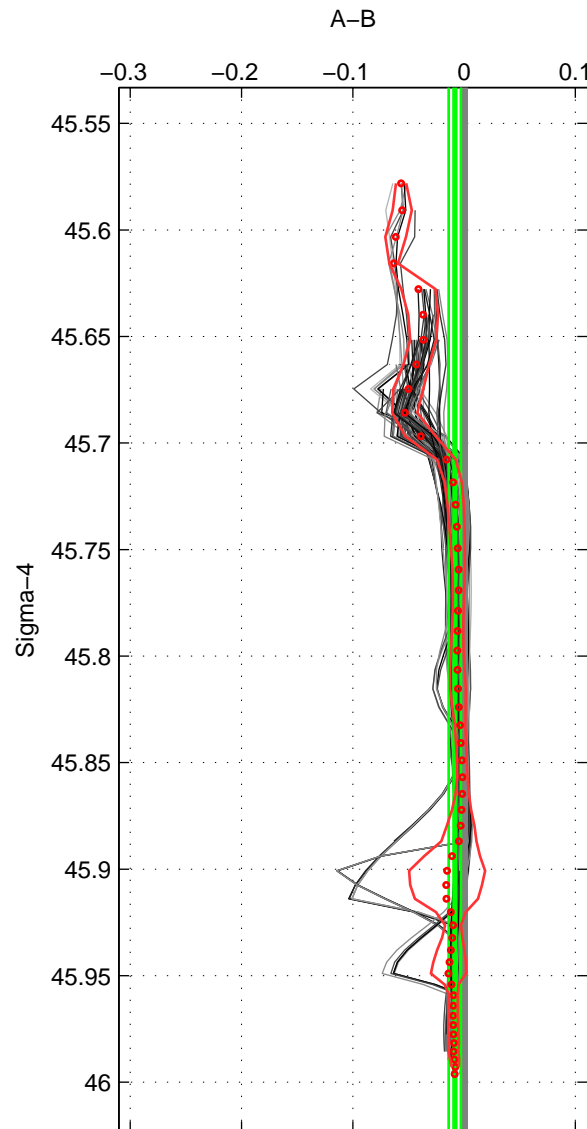

Cruise A (red). Date: May 1996 Cruisename: 187-18HU19960512

Cruise B (blue). Date: Jun 2006 Cruisename: 197-18HU20060524

\*\*\* "Favourite" values are means of spaces 1 2 3.

	Offset	O.StDev	Ratio	R.Stdev	Rating
SIGMA:	-0.008	0.006	1.000	0.000	5
THETA:	-0.005	0.004	1.000	0.000	5
DEPTH:	-0.008	0.009	1.000	0.000	5
FAV.:	-0.007	0.006	1.000	0.000	5

Profiles of A: 17  
 Profiles of B: 17  
 Diff profs : 100  
 WMoffset (A-B): -0.0083073  
 WMoffset stdev: 0.0055386  
 WMratio (A/B): 0.99976  
 WMratio stdev: 0.00015871

Quality (1-5): 5

Profiles of A: 17  
 Profiles of B: 17  
 Diff profs : 99  
 WMoffset (A-B): -0.0050287  
 WMoffset stdev: 0.0039834  
 WMratio (A/B): 0.99986  
 WMratio stdev: 0.00011415

Quality (1-5): 5

Profiles of A: 17  
 Profiles of B: 17  
 Diff profs : 100  
 WMoffset (A-B): -0.0079084  
 WMoffset stdev: 0.009242  
 WMratio (A/B): 0.99977  
 WMratio stdev: 0.0002649

Quality (1-5): 5