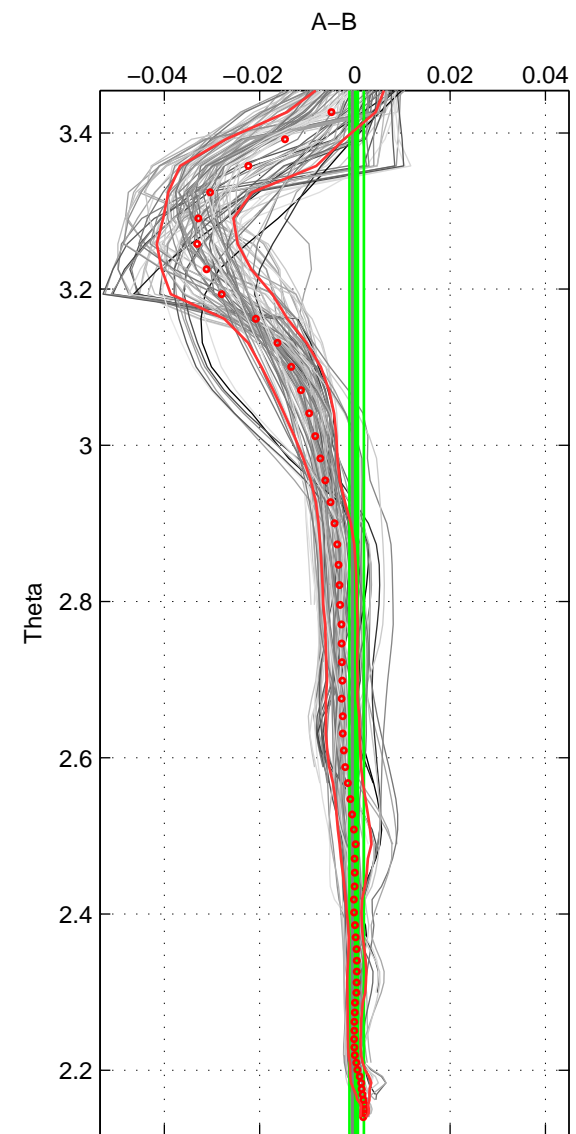

Cruise A (red). Date: Nov 1996 Cruisename: 227-316N19961102

Cruise B (blue). Date: Jul 1990 Cruisename: 295-64TR19900701

*** "Favourite" values are means of spaces 1 2 3.

	Offset	O.StDev	Ratio	R.Stdev	Rating
SIGMA:	-0.002	0.003	1.000	0.000	5
THETA:	0.000	0.002	1.000	0.000	5
DEPTH:	0.002	0.002	1.000	0.000	5
FAV. :	0.000	0.002	1.000	0.000	5

Profiles of A: 25
 Profiles of B: 9
 Diff profs : 100
 WMoffset (A-B): -0.0015936
 WMoffset stdev: 0.0028591
 WMratio (A/B): 0.99995
 WMratio stdev: 8.1867e-05

Quality (1-5): 5

Profiles of A: 25
 Profiles of B: 9
 Diff profs : 100
 WMoffset (A-B): 0.0003698
 WMoffset stdev: 0.0015174
 WMratio (A/B): 1
 WMratio stdev: 4.3466e-05

Quality (1-5): 5

Profiles of A: 25
 Profiles of B: 9
 Diff profs : 100
 WMoffset (A-B): 0.0015076
 WMoffset stdev: 0.0019741
 WMratio (A/B): 1
 WMratio stdev: 5.6558e-05

Quality (1-5): 5