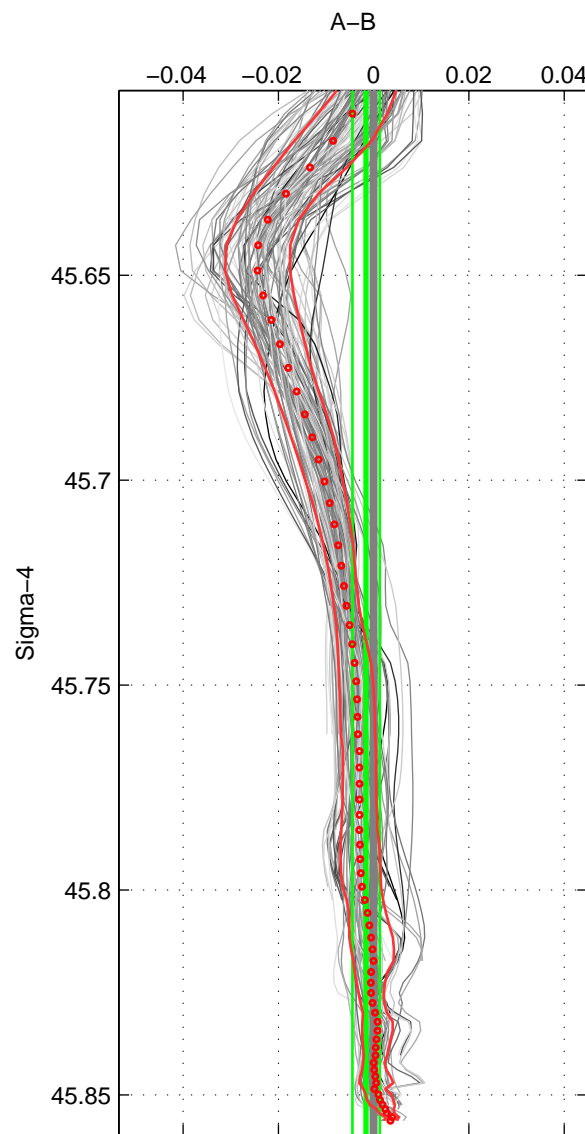

Cruise A (red). Date: Nov 1996 Cruisename: 227-316N19961102

Cruise B (blue). Date: Jul 1990 Cruisename: 295-64TR19900701

*** "Favourite" values are means of spaces 1 2 3.

	Offset	O.StDev	Ratio	R.Stdev	Rating
SIGMA:	-0.002	0.003	1.000	0.000	5
THETA:	0.000	0.002	1.000	0.000	5
DEPTH:	0.002	0.002	1.000	0.000	5
FAV. :	0.000	0.002	1.000	0.000	5

Profiles of A: 25
 Profiles of B: 9
 Diff profs : 100
 WMoffset (A-B): -0.0015936
 WMoffset stdev: 0.0028591
 WMratio (A/B): 0.99995
 WMratio stdev: 8.1867e-05

Quality (1-5): 5

Profiles of A: 25
 Profiles of B: 9
 Diff profs : 100
 WMoffset (A-B): 0.0003698
 WMoffset stdev: 0.0015174
 WMratio (A/B): 1
 WMratio stdev: 4.3466e-05

Quality (1-5): 5

Profiles of A: 25
 Profiles of B: 9
 Diff profs : 100
 WMoffset (A-B): 0.0015076
 WMoffset stdev: 0.0019741
 WMratio (A/B): 1
 WMratio stdev: 5.6558e-05

Quality (1-5): 5