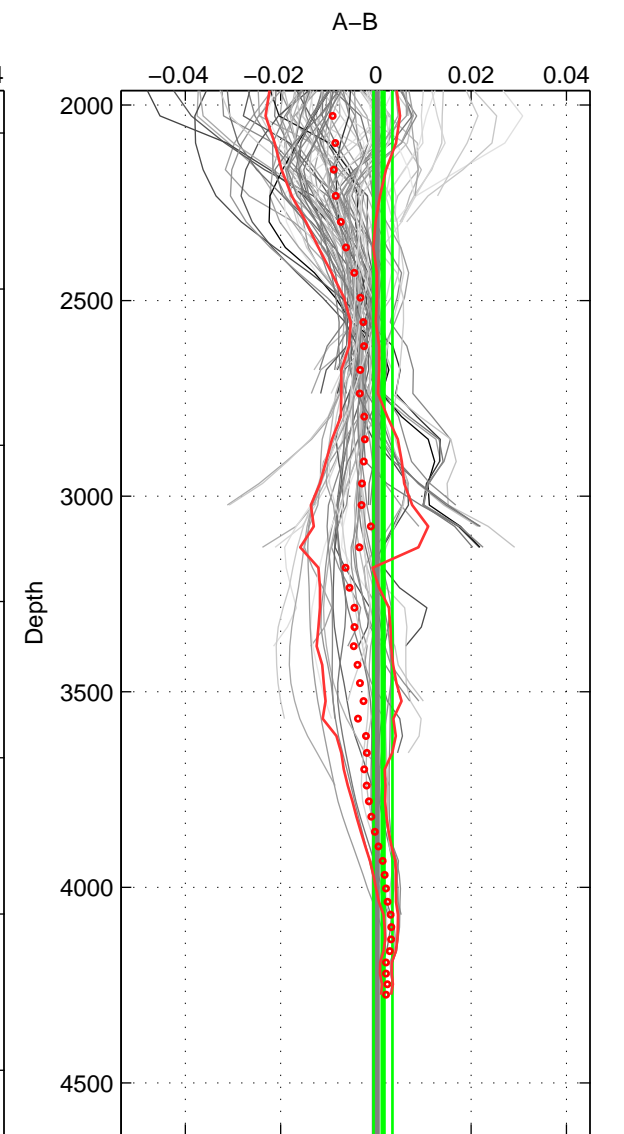

Cruise A (red). Date: Nov 1996 Cruisename: 227-316N19961102

Cruise B (blue). Date: Jul 1990 Cruisename: 295-64TR19900701

*** "Favourite" values are means of spaces 1 2 3.

	Offset	O.StDev	Ratio	R.Stdev	Rating
SIGMA:	-0.002	0.003	1.000	0.000	5
THETA:	0.000	0.002	1.000	0.000	5
DEPTH:	0.002	0.002	1.000	0.000	5
FAV. :	0.000	0.002	1.000	0.000	5

Profiles of A: 25
 Profiles of B: 9
 Diff profs : 100
 WMoffset (A-B): -0.0015936
 WMoffset stdev: 0.0028591
 WMratio (A/B): 0.99995
 WMratio stdev: 8.1867e-05

Quality (1-5): 5

Profiles of A: 25
 Profiles of B: 9
 Diff profs : 100
 WMoffset (A-B): 0.0003698
 WMoffset stdev: 0.0015174
 WMratio (A/B): 1
 WMratio stdev: 4.3466e-05

Quality (1-5): 5

Profiles of A: 25
 Profiles of B: 9
 Diff profs : 100
 WMoffset (A-B): 0.0015076
 WMoffset stdev: 0.0019741
 WMratio (A/B): 1
 WMratio stdev: 5.6558e-05

Quality (1-5): 5