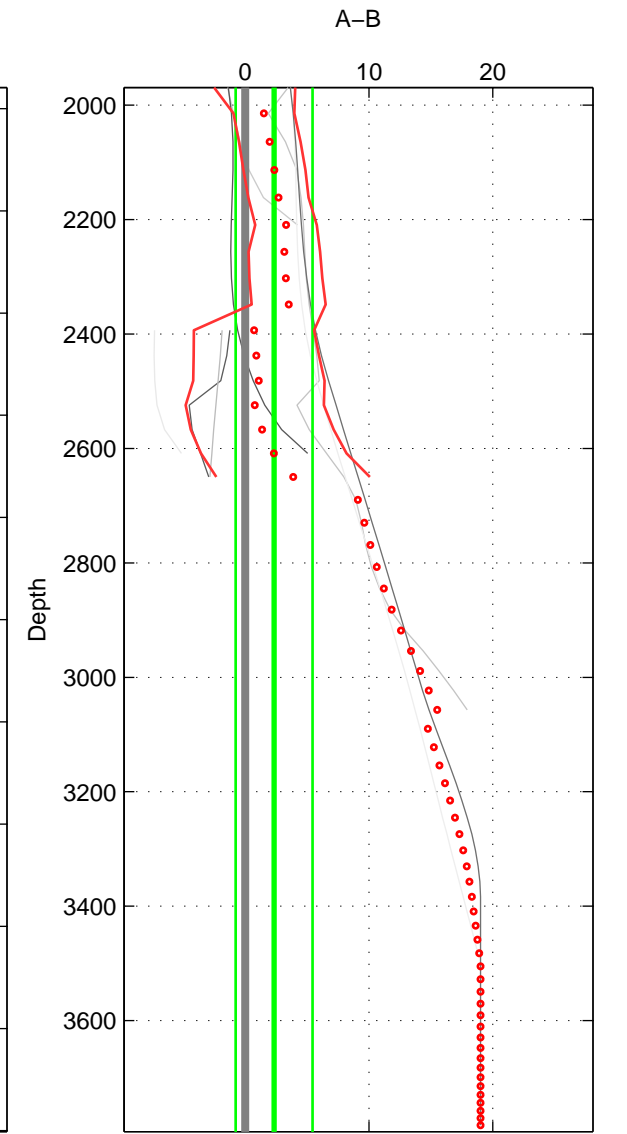

Cruise A (red). Date: Aug 2007 Cruisename: 6-06AQ20070728

Cruise B (blue). Date: Sep 1980 Cruisename: 111-77YM19800811

*** "Favourite" values are means of spaces 1 2 3.

	Offset	O.StDev	Ratio	R.Stdev	Rating
SIGMA:	0.005	0.001	1.000	0.000	2
THETA:	0.005	0.001	1.000	0.000	2
DEPTH:	0.002	0.003	1.000	0.000	2
FAV.:	0.004	0.002	1.000	0.000	2

Profiles of A: 6
 Profiles of B: 2
 Diff profs : 8
 WMoffset (A-B): 0.0047353
 WMoffset stdev: 0.00075571
 WMratio (A/B): 1.0001
 WMratio stdev: 2.1643e-05

Quality (1-5): 2

Profiles of A: 6
 Profiles of B: 2
 Diff profs : 10
 WMoffset (A-B): 0.0045488
 WMoffset stdev: 0.001207
 WMratio (A/B): 1.0001
 WMratio stdev: 3.4569e-05

Quality (1-5): 2

Profiles of A: 6
 Profiles of B: 2
 Diff profs : 9
 WMoffset (A-B): 0.0023404
 WMoffset stdev: 0.0031052
 WMratio (A/B): 1.0001
 WMratio stdev: 8.8922e-05

Quality (1-5): 2