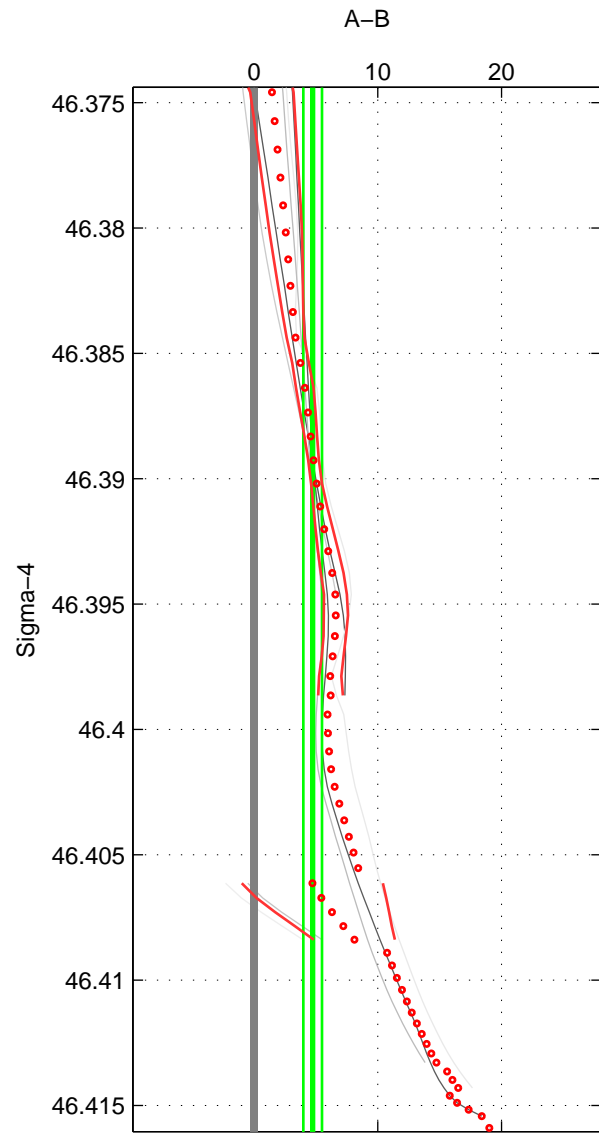

Cruise A (red). Date: Aug 2007 Cruisename: 6-06AQ20070728

Cruise B (blue). Date: Sep 1980 Cruisename: 111-77YM19800811

*** "Favourite" values are means of spaces 1 2 3.

	Offset	O.StDev	Ratio	R.Stdev	Rating
SIGMA:	0.005	0.001	1.000	0.000	2
THETA:	0.005	0.001	1.000	0.000	2
DEPTH:	0.002	0.003	1.000	0.000	2
FAV.:	0.004	0.002	1.000	0.000	2

Profiles of A: 6
 Profiles of B: 2
 Diff profs : 8
 WMoffset (A-B): 0.0047353
 WMoffset stdev: 0.00075571
 WMratio (A/B): 1.0001
 WMratio stdev: 2.1643e-05

Quality (1-5): 2

Profiles of A: 6
 Profiles of B: 2
 Diff profs : 10
 WMoffset (A-B): 0.0045488
 WMoffset stdev: 0.001207
 WMratio (A/B): 1.0001
 WMratio stdev: 3.4569e-05

Quality (1-5): 2

Profiles of A: 6
 Profiles of B: 2
 Diff profs : 9
 WMoffset (A-B): 0.0023404
 WMoffset stdev: 0.0031052
 WMratio (A/B): 1.0001
 WMratio stdev: 8.8922e-05

Quality (1-5): 2