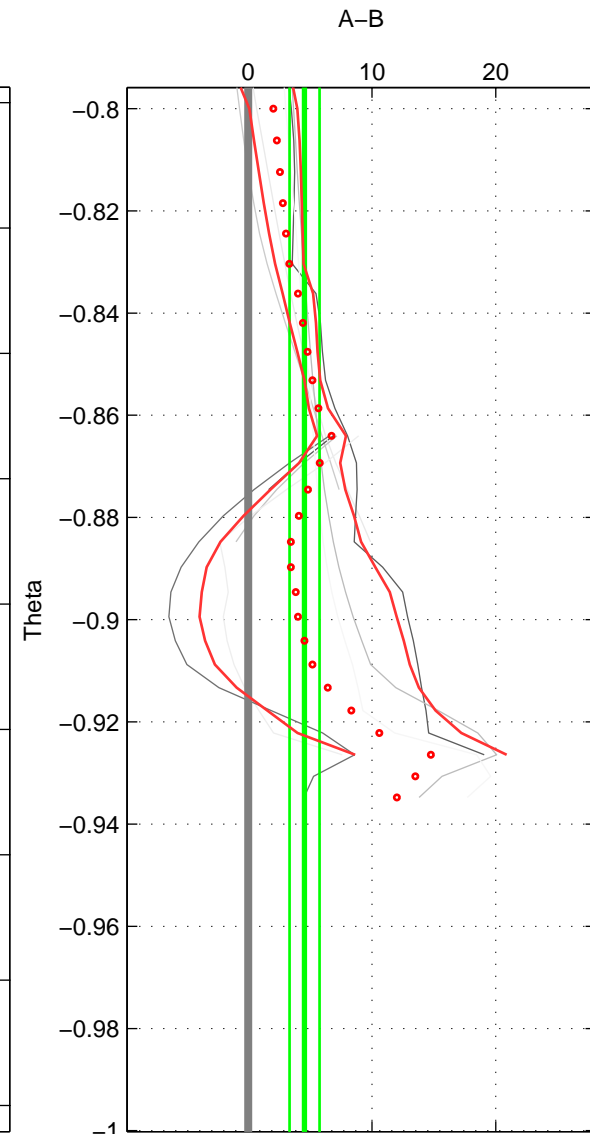

Cruise A (red). Date: Aug 2007 Cruisename: 6-06AQ20070728

Cruise B (blue). Date: Sep 1980 Cruisename: 111-77YM19800811

*** "Favourite" values are means of spaces 1 2 3.

	Offset	O.StDev	Ratio	R.Stdev	Rating
SIGMA:	0.005	0.001	1.000	0.000	2
THETA:	0.005	0.001	1.000	0.000	2
DEPTH:	0.002	0.003	1.000	0.000	2
FAV.:	0.004	0.002	1.000	0.000	2

Profiles of A: 6
 Profiles of B: 2
 Diff profs : 8
 WMoffset (A-B): 0.0047353
 WMoffset stdev: 0.00075571
 WMratio (A/B): 1.0001
 WMratio stdev: 2.1643e-05

Quality (1-5): 2

Profiles of A: 6
 Profiles of B: 2
 Diff profs : 10
 WMoffset (A-B): 0.0045488
 WMoffset stdev: 0.001207
 WMratio (A/B): 1.0001
 WMratio stdev: 3.4569e-05

Quality (1-5): 2

Profiles of A: 6
 Profiles of B: 2
 Diff profs : 9
 WMoffset (A-B): 0.0023404
 WMoffset stdev: 0.0031052
 WMratio (A/B): 1.0001
 WMratio stdev: 8.8922e-05

Quality (1-5): 2