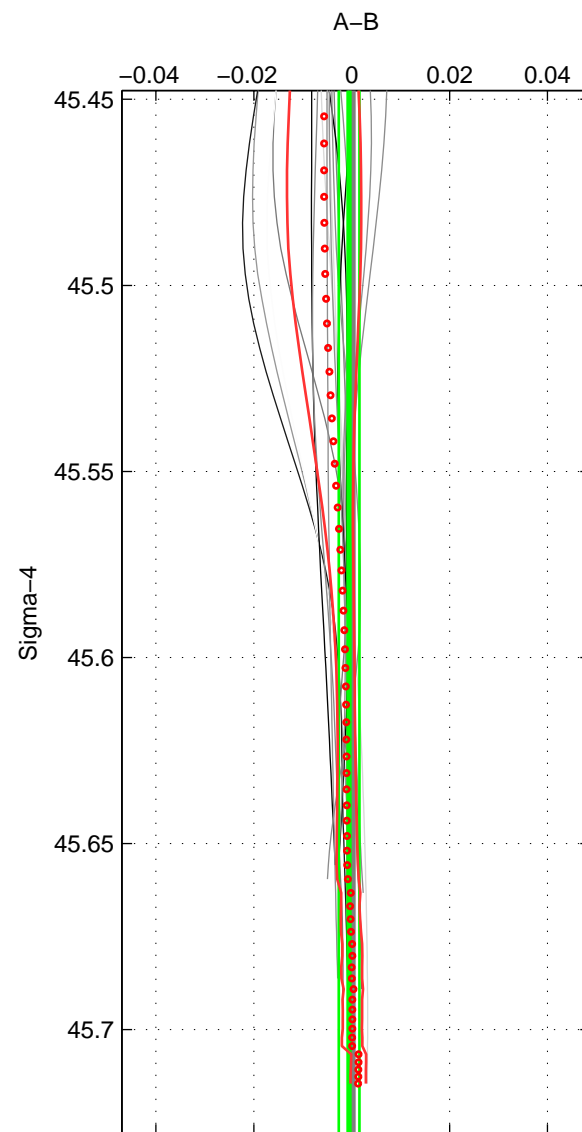

Cruise A (red). Date: Jun 1997 Cruisename: 681-49UP19970530

Cruise B (blue). Date: Jun 2004 Cruisename: 703-49UP20040608

*** "Favourite" values are means of spaces 1 2.

	Offset	O.StDev	Ratio	R.Stdev	Rating
SIGMA:	-0.001	0.002	1.000	0.000	4
THETA:	-0.001	0.004	1.000	0.000	4
DEPTH:	0.002	0.013	1.000	0.000	3
FAV.:	-0.001	0.003	1.000	0.000	4

Profiles of A: 27
 Profiles of B: 6
 Diff profs : 20
 WMoffset (A-B): -0.0005293
 WMoffset stdev: 0.0020943
 WMratio (A/B): 0.99998
 WMratio stdev: 6.0557e-05

Quality (1-5): 4

Profiles of A: 27
 Profiles of B: 6
 Diff profs : 20
 WMoffset (A-B): -0.0011129
 WMoffset stdev: 0.0037612
 WMratio (A/B): 0.99997
 WMratio stdev: 0.00010876

Quality (1-5): 4

Profiles of A: 27
 Profiles of B: 6
 Diff profs : 20
 WMoffset (A-B): 0.0019918
 WMoffset stdev: 0.012729
 WMratio (A/B): 1.0001
 WMratio stdev: 0.00036816

Quality (1-5): 3