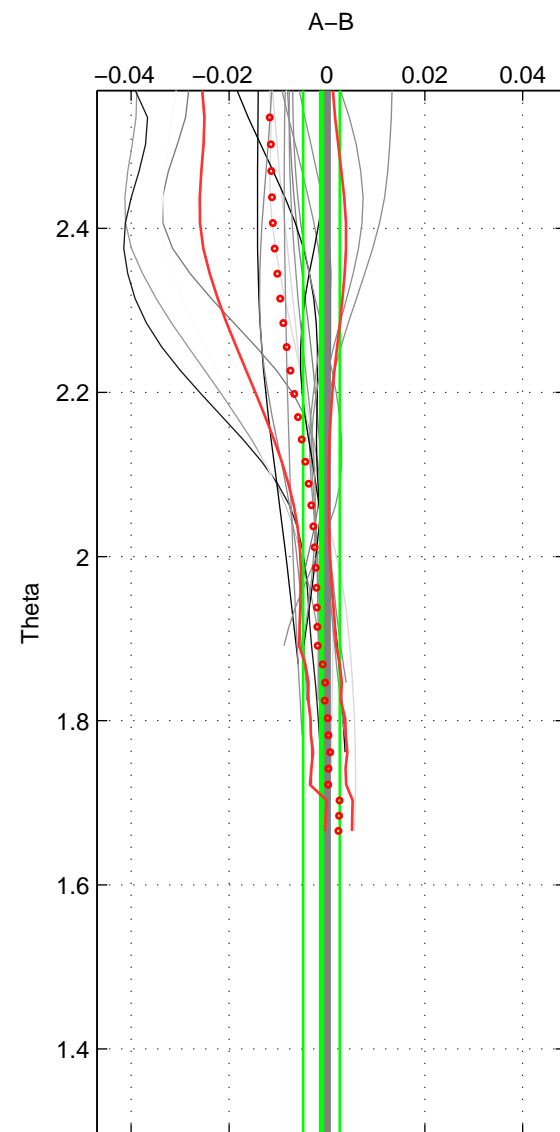

Cruise A (red). Date: Jun 1997 Cruisename: 681-49UP19970530

Cruise B (blue). Date: Jun 2004 Cruisename: 703-49UP20040608

*** "Favourite" values are means of spaces 1 2.

	Offset	O.StDev	Ratio	R.Stdev	Rating
SIGMA:	-0.001	0.002	1.000	0.000	4
THETA:	-0.001	0.004	1.000	0.000	4
DEPTH:	0.002	0.013	1.000	0.000	3
FAV.:	-0.001	0.003	1.000	0.000	4

Profiles of A: 27
 Profiles of B: 6
 Diff profs : 20
 WMoffset (A-B): -0.0005293
 WMoffset stdev: 0.0020943
 WMratio (A/B): 0.99998
 WMratio stdev: 6.0557e-05

Quality (1-5): 4

Profiles of A: 27
 Profiles of B: 6
 Diff profs : 20
 WMoffset (A-B): -0.0011129
 WMoffset stdev: 0.0037612
 WMratio (A/B): 0.99997
 WMratio stdev: 0.00010876

Quality (1-5): 4

Profiles of A: 27
 Profiles of B: 6
 Diff profs : 20
 WMoffset (A-B): 0.0019918
 WMoffset stdev: 0.012729
 WMratio (A/B): 1.0001
 WMratio stdev: 0.00036816

Quality (1-5): 3