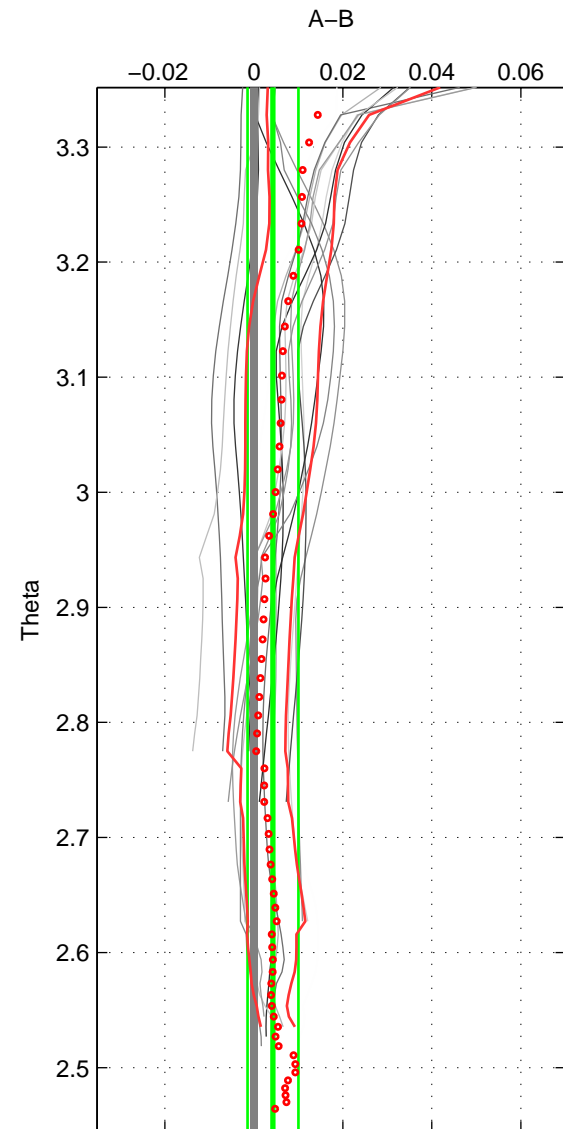

Cruise A (red). Date: Jul 1981 Cruisename: 220-316N19810401
 Cruise B (blue). Date: Jul 1990 Cruisename: 295-64TR19900701

*** "Favourite" values are means of spaces 1 2.

	Offset	O.StDev	Ratio	R.Stdev	Rating
SIGMA:	0.005	0.006	1.000	0.000	4
THETA:	0.004	0.006	1.000	0.000	4
DEPTH:	-0.002	0.002	1.000	0.000	3
FAV.:	0.004	0.006	1.000	0.000	4

Profiles of A: 4
 Profiles of B: 6
 Diff profs : 15
 WMoffset (A-B): 0.004539
 WMoffset stdev: 0.0059244
 WMratio (A/B): 1.0001
 WMratio stdev: 0.00016947

Quality (1-5): 4

Profiles of A: 4
 Profiles of B: 6
 Diff profs : 15
 WMoffset (A-B): 0.0042893
 WMoffset stdev: 0.0057228
 WMratio (A/B): 1.0001
 WMratio stdev: 0.0001637

Quality (1-5): 4

Profiles of A: 4
 Profiles of B: 6
 Diff profs : 15
 WMoffset (A-B): -0.0021463
 WMoffset stdev: 0.0018947
 WMratio (A/B): 0.99994
 WMratio stdev: 5.4187e-05

Quality (1-5): 3