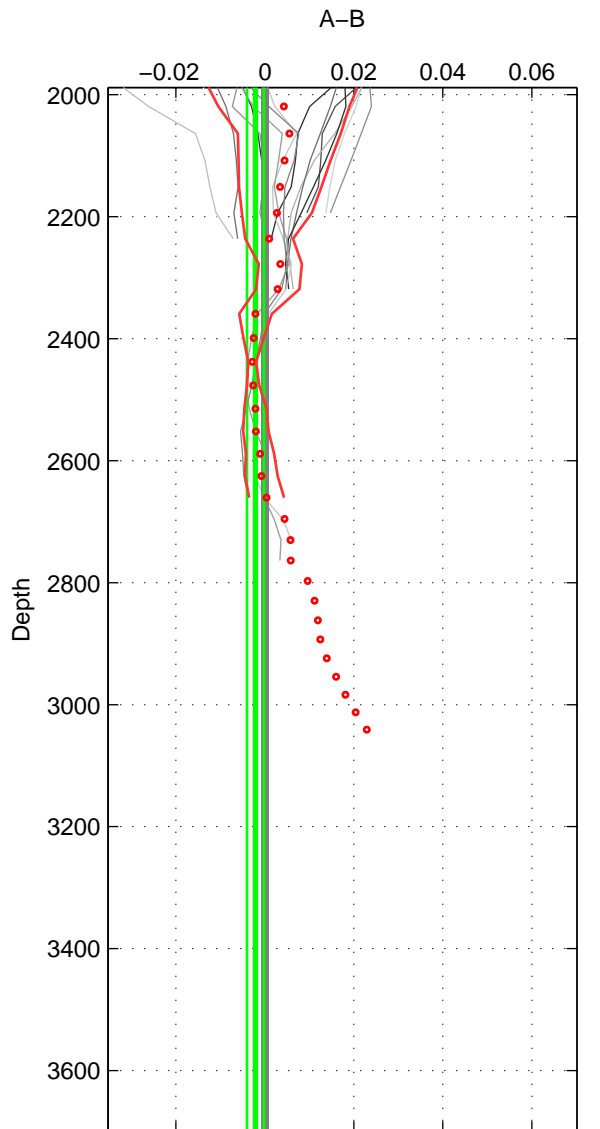

Cruise A (red). Date: Jul 1981 Cruisename: 220-316N19810401
 Cruise B (blue). Date: Jul 1990 Cruisename: 295-64TR19900701

*** "Favourite" values are means of spaces 1 2.

	Offset	O.StDev	Ratio	R.Stdev	Rating
SIGMA:	0.005	0.006	1.000	0.000	4
THETA:	0.004	0.006	1.000	0.000	4
DEPTH:	-0.002	0.002	1.000	0.000	3
FAV.:	0.004	0.006	1.000	0.000	4

Profiles of A: 4
 Profiles of B: 6
 Diff profs : 15
 WMoffset (A-B): 0.004539
 WMoffset stdev: 0.0059244
 WMratio (A/B): 1.0001
 WMratio stdev: 0.00016947

Quality (1-5): 4

Profiles of A: 4
 Profiles of B: 6
 Diff profs : 15
 WMoffset (A-B): 0.0042893
 WMoffset stdev: 0.0057228
 WMratio (A/B): 1.0001
 WMratio stdev: 0.0001637

Quality (1-5): 4

Profiles of A: 4
 Profiles of B: 6
 Diff profs : 15
 WMoffset (A-B): -0.0021463
 WMoffset stdev: 0.0018947
 WMratio (A/B): 0.99994
 WMratio stdev: 5.4187e-05

Quality (1-5): 3