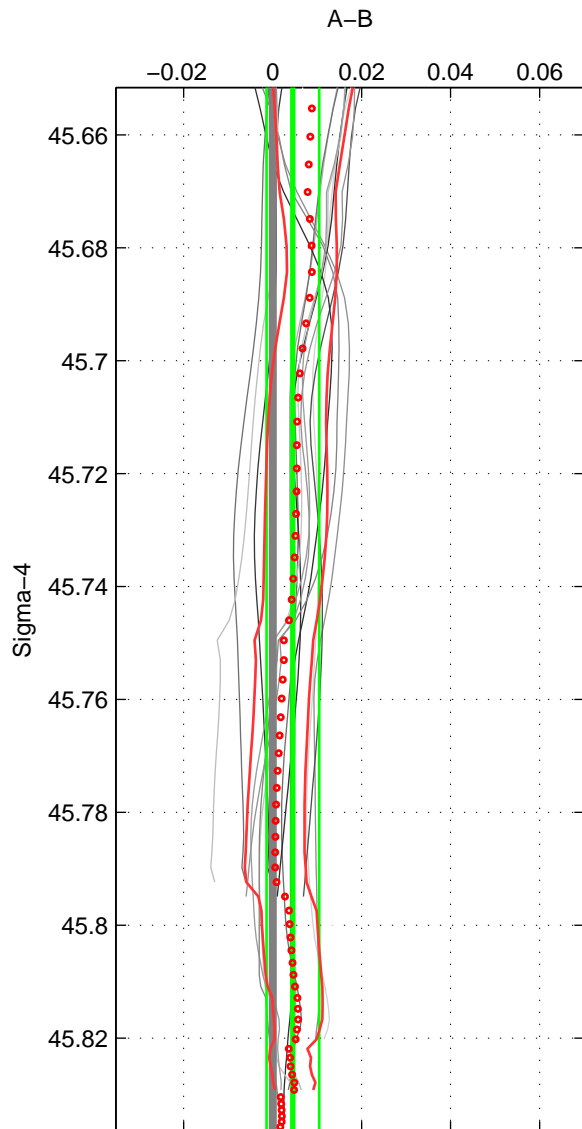

Cruise A (red). Date: Jul 1981 Cruisename: 220-316N19810401
 Cruise B (blue). Date: Jul 1990 Cruisename: 295-64TR19900701

*** "Favourite" values are means of spaces 1 2.

	Offset	O.StDev	Ratio	R.Stdev	Rating
SIGMA:	0.005	0.006	1.000	0.000	4
THETA:	0.004	0.006	1.000	0.000	4
DEPTH:	-0.002	0.002	1.000	0.000	3
FAV.:	0.004	0.006	1.000	0.000	4

Profiles of A: 4
 Profiles of B: 6
 Diff profs : 15
 WMoffset (A-B): 0.004539
 WMoffset stdev: 0.0059244
 WMratio (A/B): 1.0001
 WMratio stdev: 0.00016947

Quality (1-5): 4

Profiles of A: 4
 Profiles of B: 6
 Diff profs : 15
 WMoffset (A-B): 0.0042893
 WMoffset stdev: 0.0057228
 WMratio (A/B): 1.0001
 WMratio stdev: 0.0001637

Quality (1-5): 4

Profiles of A: 4
 Profiles of B: 6
 Diff profs : 15
 WMoffset (A-B): -0.0021463
 WMoffset stdev: 0.0018947
 WMratio (A/B): 0.99994
 WMratio stdev: 5.4187e-05

Quality (1-5): 3