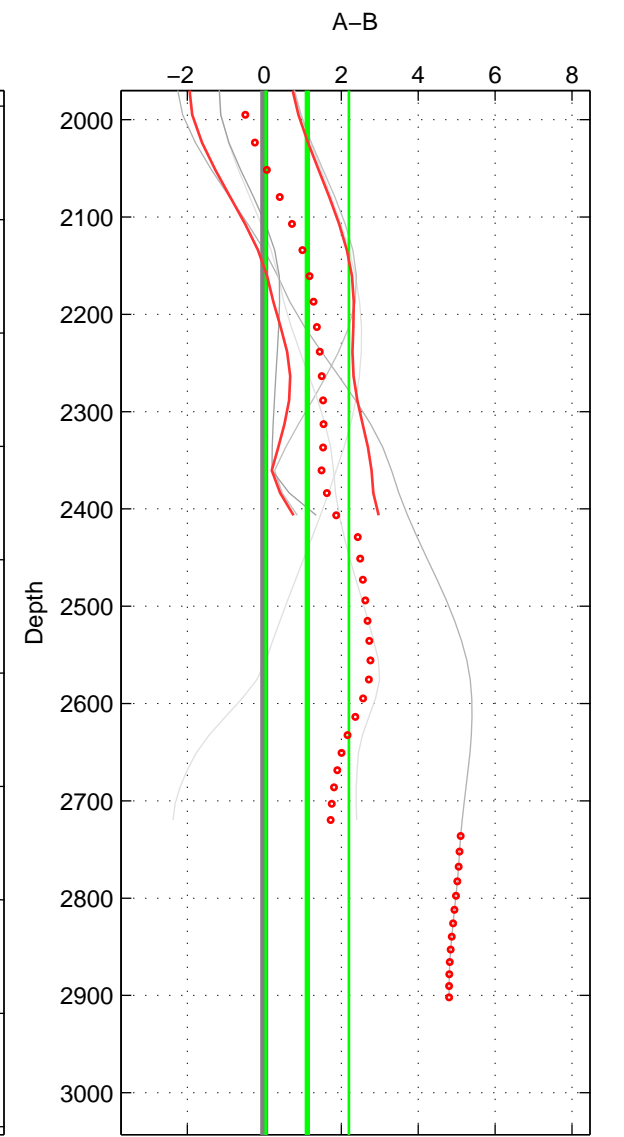

Cruise A (red). Date: Jan 1995 Cruisename: 331-09AR19941213
 Cruise B (blue). Date: Mar 1992 Cruisename: 733-90KD19920214

*** "Favourite" values are means of spaces 1 2 3.

	Offset	O.StDev	Ratio	R.Stdev	Rating
SIGMA:	0.001	0.001	1.000	0.000	2
THETA:	0.001	0.001	1.000	0.000	2
DEPTH:	0.001	0.001	1.000	0.000	2
FAV.:	0.001	0.001	1.000	0.000	2

Profiles of A: 2
 Profiles of B: 4
 Diff profs : 7
 WMoffset (A-B): 0.00097353
 WMoffset stdev: 0.0014284
 WMratio (A/B): 1
 WMratio stdev: 4.1169e-05

Quality (1-5): 2

Profiles of A: 2
 Profiles of B: 4
 Diff profs : 7
 WMoffset (A-B): 0.00095638
 WMoffset stdev: 0.0013379
 WMratio (A/B): 1
 WMratio stdev: 3.856e-05

Quality (1-5): 2

Profiles of A: 2
 Profiles of B: 3
 Diff profs : 5
 WMoffset (A-B): 0.0011173
 WMoffset stdev: 0.0010807
 WMratio (A/B): 1
 WMratio stdev: 3.1146e-05

Quality (1-5): 2