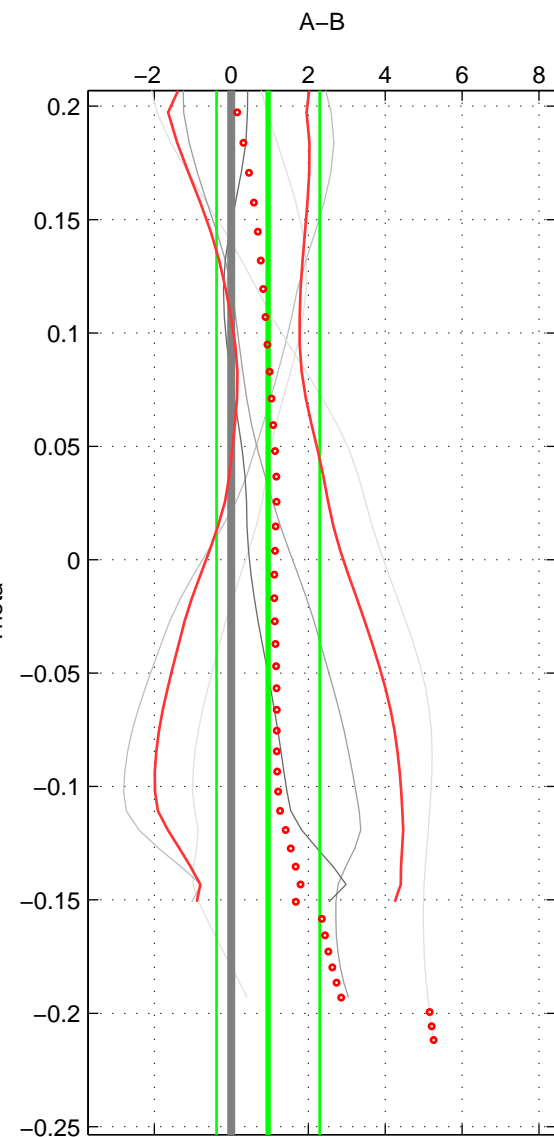

Cruise A (red). Date: Jan 1995 Cruisename: 331-09AR19941213
 Cruise B (blue). Date: Mar 1992 Cruisename: 733-90KD19920214

*** "Favourite" values are means of spaces 1 2 3.

	Offset	O.StDev	Ratio	R.Stdev	Rating
SIGMA:	0.001	0.001	1.000	0.000	2
THETA:	0.001	0.001	1.000	0.000	2
DEPTH:	0.001	0.001	1.000	0.000	2
FAV.:	0.001	0.001	1.000	0.000	2

Profiles of A: 2
 Profiles of B: 4
 Diff profs : 7
 WMoffset (A-B): 0.00097353
 WMoffset stdev: 0.0014284
 WMratio (A/B): 1
 WMratio stdev: 4.1169e-05

Quality (1-5): 2

Profiles of A: 2
 Profiles of B: 4
 Diff profs : 7
 WMoffset (A-B): 0.00095638
 WMoffset stdev: 0.0013379
 WMratio (A/B): 1
 WMratio stdev: 3.856e-05

Quality (1-5): 2

Profiles of A: 2
 Profiles of B: 3
 Diff profs : 5
 WMoffset (A-B): 0.0011173
 WMoffset stdev: 0.0010807
 WMratio (A/B): 1
 WMratio stdev: 3.1146e-05

Quality (1-5): 2