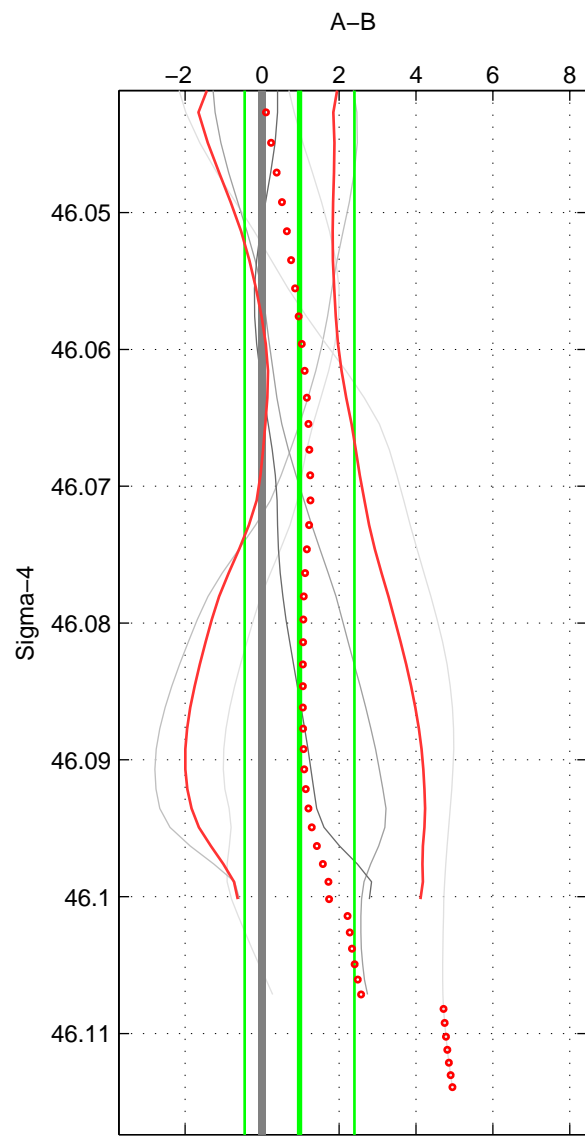

Cruise A (red). Date: Jan 1995 Cruisename: 331-09AR19941213
 Cruise B (blue). Date: Mar 1992 Cruisename: 733-90KD19920214

*** "Favourite" values are means of spaces 1 2 3.

	Offset	O.StDev	Ratio	R.Stdev	Rating
SIGMA:	0.001	0.001	1.000	0.000	2
THETA:	0.001	0.001	1.000	0.000	2
DEPTH:	0.001	0.001	1.000	0.000	2
FAV.:	0.001	0.001	1.000	0.000	2

Profiles of A: 2
 Profiles of B: 4
 Diff profs : 7
 WMoffset (A-B): 0.00097353
 WMoffset stdev: 0.0014284
 WMratio (A/B): 1
 WMratio stdev: 4.1169e-05

Quality (1-5): 2

Profiles of A: 2
 Profiles of B: 4
 Diff profs : 7
 WMoffset (A-B): 0.00095638
 WMoffset stdev: 0.0013379
 WMratio (A/B): 1
 WMratio stdev: 3.856e-05

Quality (1-5): 2

Profiles of A: 2
 Profiles of B: 3
 Diff profs : 5
 WMoffset (A-B): 0.0011173
 WMoffset stdev: 0.0010807
 WMratio (A/B): 1
 WMratio stdev: 3.1146e-05

Quality (1-5): 2