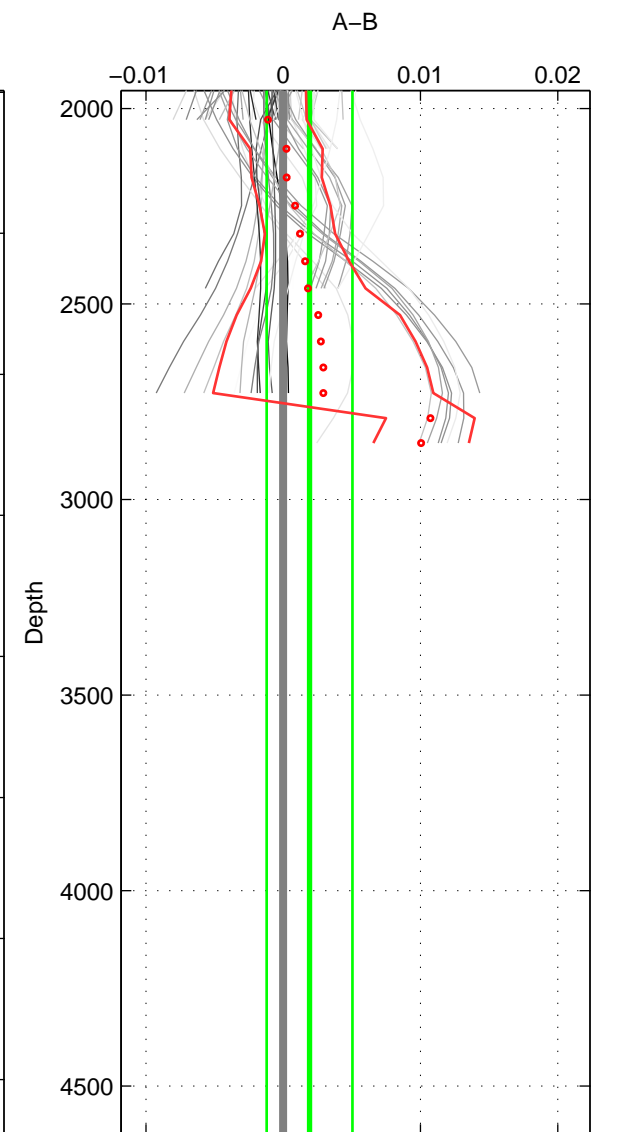

Cruise A (red). Date: Apr 1995 Cruisename: 320-74JC19950320

Cruise B (blue). Date: Apr 2010 Cruisename: 321-74JC20100319

*** "Favourite" values are means of spaces 1 2 3.

	Offset	O.StDev	Ratio	R.Stdev	Rating
SIGMA:	0.002	0.001	1.000	0.000	3
THETA:	0.002	0.001	1.000	0.000	3
DEPTH:	0.002	0.003	1.000	0.000	3
FAV.:	0.002	0.002	1.000	0.000	3

Profiles of A: 12
 Profiles of B: 8
 Diff profs: 68
 WMoffset (A-B): 0.0018741
 WMoffset stdev: 0.0013022
 WMratio (A/B): 1.0001
 WMratio stdev: 3.7568e-05

Quality (1-5): 3

Profiles of A: 12
 Profiles of B: 8
 Diff profs: 68
 WMoffset (A-B): 0.0018625
 WMoffset stdev: 0.00098507
 WMratio (A/B): 1.0001
 WMratio stdev: 2.8421e-05

Quality (1-5): 3

Profiles of A: 12
 Profiles of B: 8
 Diff profs: 68
 WMoffset (A-B): 0.0019184
 WMoffset stdev: 0.00313
 WMratio (A/B): 1.0001
 WMratio stdev: 9.0306e-05

Quality (1-5): 3