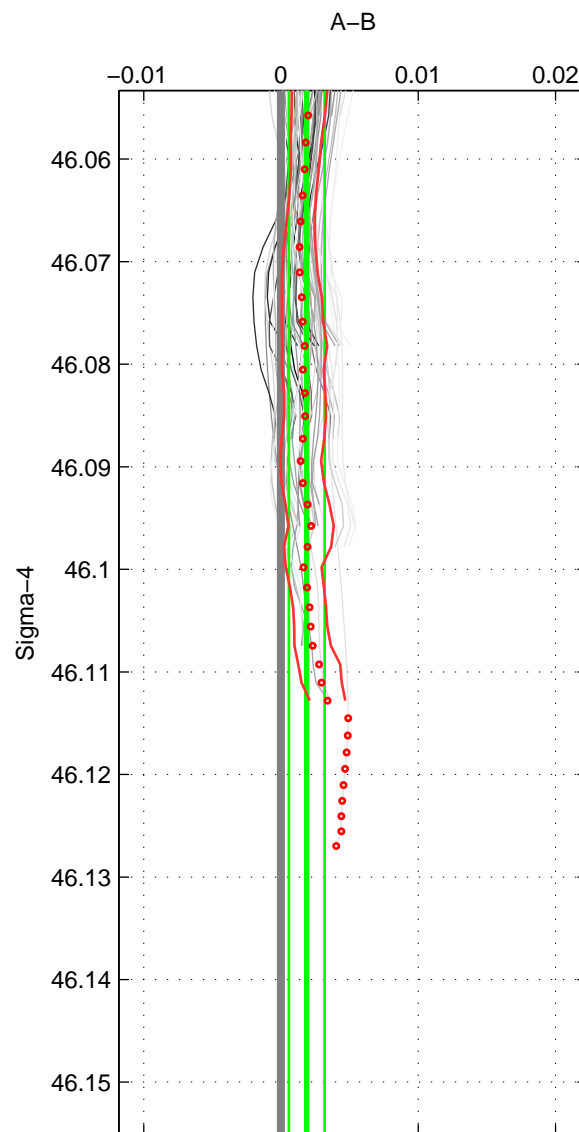

Cruise A (red). Date: Apr 1995 Cruisename: 320-74JC19950320

Cruise B (blue). Date: Apr 2010 Cruisename: 321-74JC20100319

*** "Favourite" values are means of spaces 1 2 3.

	Offset	O.StDev	Ratio	R.Stdev	Rating
SIGMA:	0.002	0.001	1.000	0.000	3
THETA:	0.002	0.001	1.000	0.000	3
DEPTH:	0.002	0.003	1.000	0.000	3
FAV.:	0.002	0.002	1.000	0.000	3

Profiles of A: 12
 Profiles of B: 8
 Diff profs: 68
 WMoffset (A-B): 0.0018741
 WMoffset stdev: 0.0013022
 WMratio (A/B): 1.0001
 WMratio stdev: 3.7568e-05

Quality (1-5): 3

Profiles of A: 12
 Profiles of B: 8
 Diff profs: 68
 WMoffset (A-B): 0.0018625
 WMoffset stdev: 0.00098507
 WMratio (A/B): 1.0001
 WMratio stdev: 2.8421e-05

Quality (1-5): 3

Profiles of A: 12
 Profiles of B: 8
 Diff profs: 68
 WMoffset (A-B): 0.0019184
 WMoffset stdev: 0.00313
 WMratio (A/B): 1.0001
 WMratio stdev: 9.0306e-05

Quality (1-5): 3