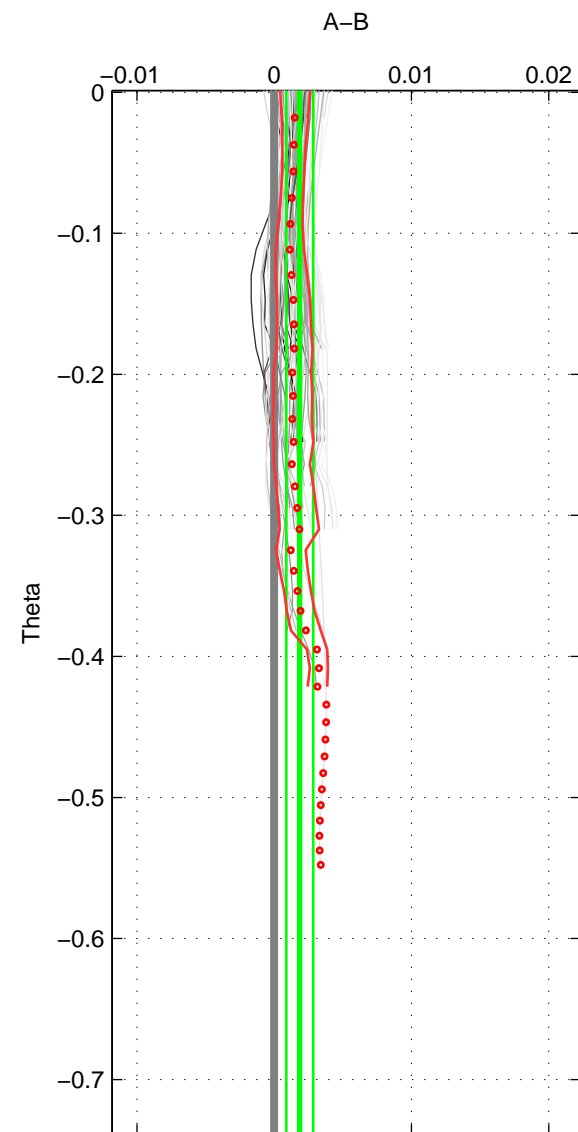

Cruise A (red). Date: Apr 1995 Cruisename: 320-74JC19950320

Cruise B (blue). Date: Apr 2010 Cruisename: 321-74JC20100319

*** "Favourite" values are means of spaces 1 2 3.

	Offset	O.StDev	Ratio	R.Stdev	Rating
SIGMA:	0.002	0.001	1.000	0.000	3
THETA:	0.002	0.001	1.000	0.000	3
DEPTH:	0.002	0.003	1.000	0.000	3
FAV.:	0.002	0.002	1.000	0.000	3

Profiles of A: 12
 Profiles of B: 8
 Diff profs: 68
 WMoffset (A-B): 0.0018741
 WMoffset stdev: 0.0013022
 WMratio (A/B): 1.0001
 WMratio stdev: 3.7568e-05

Quality (1-5): 3

Profiles of A: 12
 Profiles of B: 8
 Diff profs: 68
 WMoffset (A-B): 0.0018625
 WMoffset stdev: 0.00098507
 WMratio (A/B): 1.0001
 WMratio stdev: 2.8421e-05

Quality (1-5): 3

Profiles of A: 12
 Profiles of B: 8
 Diff profs: 68
 WMoffset (A-B): 0.0019184
 WMoffset stdev: 0.00313
 WMratio (A/B): 1.0001
 WMratio stdev: 9.0306e-05

Quality (1-5): 3