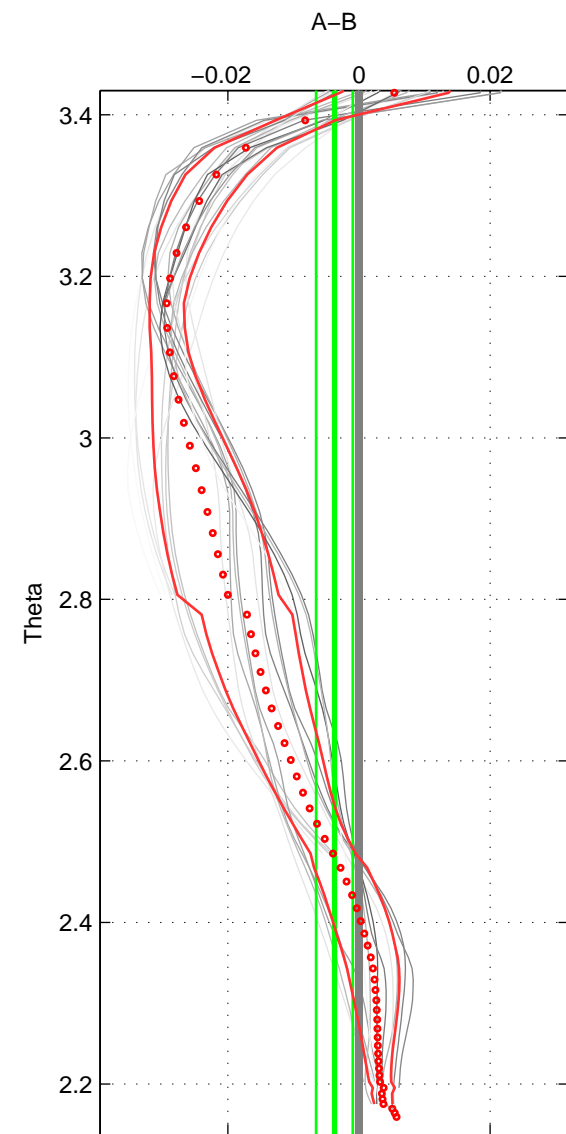

Cruise A (red). Date: Feb 2010 Cruisename: 279-45CE20100209

Cruise B (blue). Date: Jul 1990 Cruisename: 295-64TR19900701

*** "Favourite" values are means of spaces 1 2.

	Offset	O.StDev	Ratio	R.Stdev	Rating
SIGMA:	-0.009	0.004	1.000	0.000	4
THETA:	-0.004	0.003	1.000	0.000	4
DEPTH:	-0.014	0.005	1.000	0.000	3
FAV. :	-0.006	0.003	1.000	0.000	4

Profiles of A: 6
 Profiles of B: 4
 Diff profs : 23
 WMoffset (A-B): -0.0089299
 WMoffset stdev: 0.003989
 WMratio (A/B): 0.99974
 WMratio stdev: 0.00011419

Quality (1-5): 4

Profiles of A: 6
 Profiles of B: 4
 Diff profs : 23
 WMoffset (A-B): -0.0037497
 WMoffset stdev: 0.0027923
 WMratio (A/B): 0.99989
 WMratio stdev: 7.9963e-05

Quality (1-5): 4

Profiles of A: 5
 Profiles of B: 4
 Diff profs : 20
 WMoffset (A-B): -0.013877
 WMoffset stdev: 0.0051638
 WMratio (A/B): 0.9996
 WMratio stdev: 0.00014774

Quality (1-5): 3