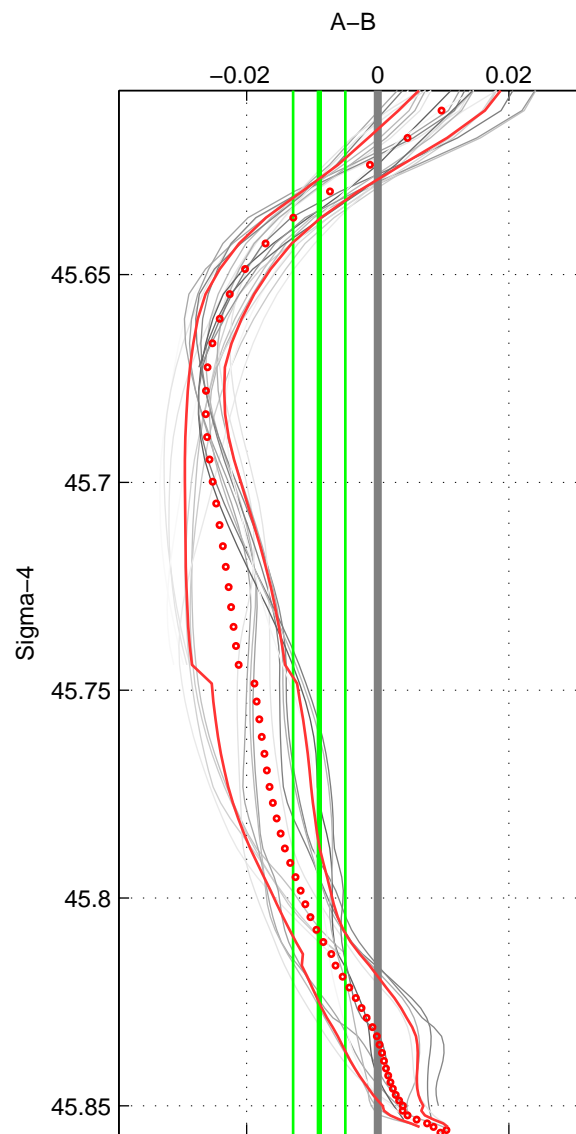

Cruise A (red). Date: Feb 2010 Cruisename: 279-45CE20100209

Cruise B (blue). Date: Jul 1990 Cruisename: 295-64TR19900701

*** "Favourite" values are means of spaces 1 2.

	Offset	O.StDev	Ratio	R.Stdev	Rating
SIGMA:	-0.009	0.004	1.000	0.000	4
THETA:	-0.004	0.003	1.000	0.000	4
DEPTH:	-0.014	0.005	1.000	0.000	3
FAV. :	-0.006	0.003	1.000	0.000	4

Profiles of A: 6
 Profiles of B: 4
 Diff profs : 23
 WMoffset (A-B): -0.0089299
 WMoffset stdev: 0.003989
 WMratio (A/B): 0.99974
 WMratio stdev: 0.00011419

Quality (1-5): 4

Profiles of A: 6
 Profiles of B: 4
 Diff profs : 23
 WMoffset (A-B): -0.0037497
 WMoffset stdev: 0.0027923
 WMratio (A/B): 0.99989
 WMratio stdev: 7.9963e-05

Quality (1-5): 4

Profiles of A: 5
 Profiles of B: 4
 Diff profs : 20
 WMoffset (A-B): -0.013877
 WMoffset stdev: 0.0051638
 WMratio (A/B): 0.9996
 WMratio stdev: 0.00014774

Quality (1-5): 3