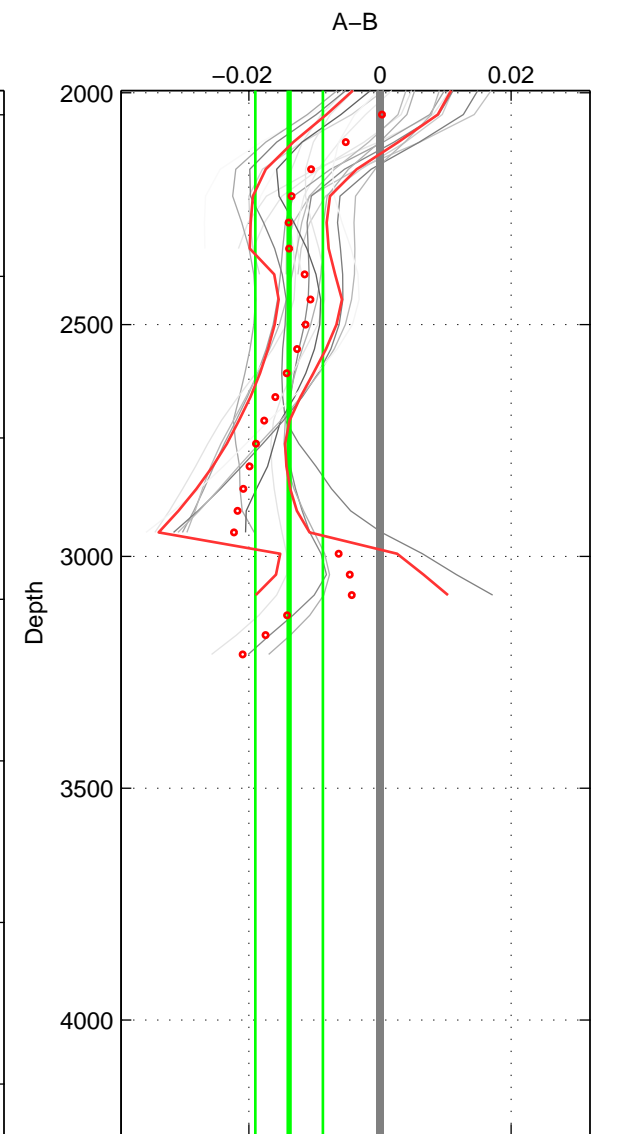

Cruise A (red). Date: Feb 2010 Cruisename: 279-45CE20100209

Cruise B (blue). Date: Jul 1990 Cruisename: 295-64TR19900701

*** "Favourite" values are means of spaces 1 2.

	Offset	O.StDev	Ratio	R.Stdev	Rating
SIGMA:	-0.009	0.004	1.000	0.000	4
THETA:	-0.004	0.003	1.000	0.000	4
DEPTH:	-0.014	0.005	1.000	0.000	3
FAV. :	-0.006	0.003	1.000	0.000	4

Profiles of A: 6
 Profiles of B: 4
 Diff profs : 23
 WMoffset (A-B): -0.0089299
 WMoffset stdev: 0.003989
 WMratio (A/B): 0.99974
 WMratio stdev: 0.00011419

Quality (1-5): 4

Profiles of A: 6
 Profiles of B: 4
 Diff profs : 23
 WMoffset (A-B): -0.0037497
 WMoffset stdev: 0.0027923
 WMratio (A/B): 0.99989
 WMratio stdev: 7.9963e-05

Quality (1-5): 4

Profiles of A: 5
 Profiles of B: 4
 Diff profs : 20
 WMoffset (A-B): -0.013877
 WMoffset stdev: 0.0051638
 WMratio (A/B): 0.9996
 WMratio stdev: 0.00014774

Quality (1-5): 3