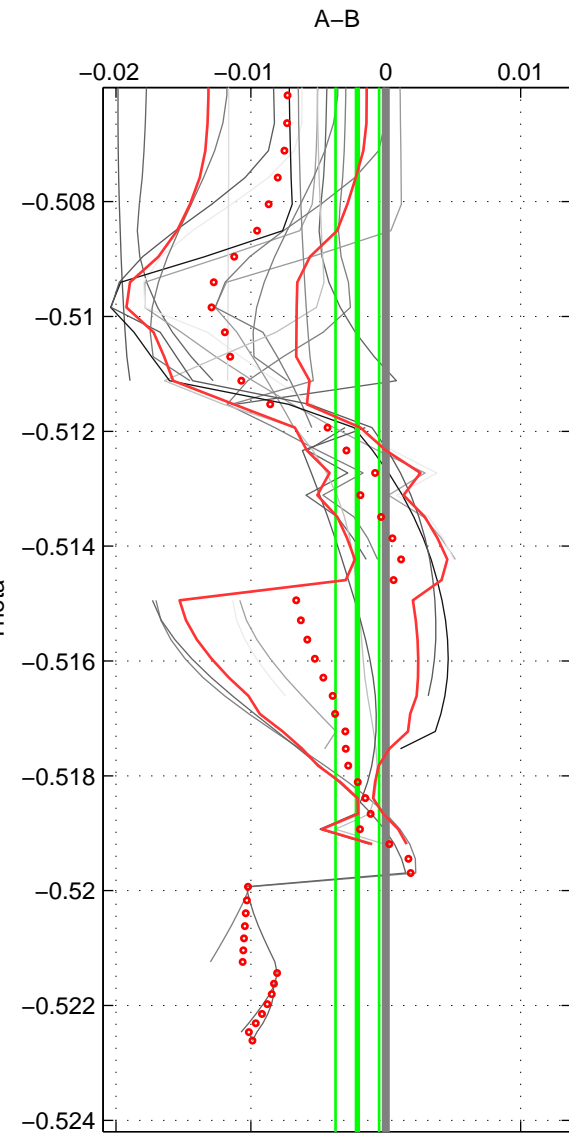

Cruise A (red). Date: Sep 1993 Cruisename: 33-18SN19950803  
 Cruise B (blue). Date: Sep 2002 Cruisename: 67-49NZ20020822

\*\*\* "Favourite" values are means of spaces 1 2.

	Offset	O.StDev	Ratio	R.Stdev	Rating
SIGMA:	-0.001	0.001	1.000	0.000	4
THETA:	-0.002	0.002	1.000	0.000	4
DEPTH:	-0.005	0.002	1.000	0.000	3
FAV. :	-0.001	0.001	1.000	0.000	4

Profiles of A: 3  
 Profiles of B: 6  
 Diff profs : 15  
 WMoffset (A-B): -0.00088159  
 WMoffset stdev: 0.00087264  
 WMratio (A/B): 0.99997  
 WMratio stdev: 2.4971e-05

Quality (1-5): 4

Profiles of A: 3  
 Profiles of B: 6  
 Diff profs : 15  
 WMoffset (A-B): -0.0021135  
 WMoffset stdev: 0.0016097  
 WMratio (A/B): 0.99994  
 WMratio stdev: 4.6055e-05

Quality (1-5): 4

Profiles of A: 3  
 Profiles of B: 6  
 Diff profs : 15  
 WMoffset (A-B): -0.0053272  
 WMoffset stdev: 0.0019629  
 WMratio (A/B): 0.99985  
 WMratio stdev: 5.6157e-05

Quality (1-5): 3