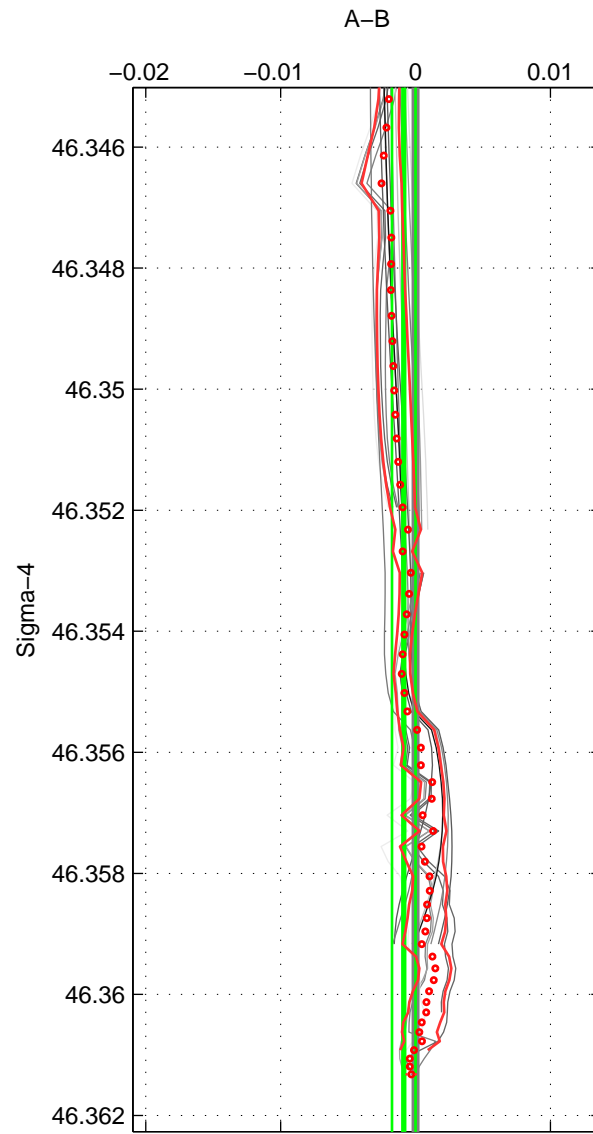

Cruise A (red). Date: Sep 1993 Cruisename: 33-18SN19950803  
 Cruise B (blue). Date: Sep 2002 Cruisename: 67-49NZ20020822

\*\*\* "Favourite" values are means of spaces 1 2.

	Offset	O.StDev	Ratio	R.Stdev	Rating
SIGMA:	-0.001	0.001	1.000	0.000	4
THETA:	-0.002	0.002	1.000	0.000	4
DEPTH:	-0.005	0.002	1.000	0.000	3
FAV. :	-0.001	0.001	1.000	0.000	4

Profiles of A: 3  
 Profiles of B: 6  
 Diff profs : 15  
 WMoffset (A-B): -0.00088159  
 WMoffset stdev: 0.00087264  
 WMratio (A/B): 0.99997  
 WMratio stdev: 2.4971e-05

Quality (1-5): 4

Profiles of A: 3  
 Profiles of B: 6  
 Diff profs : 15  
 WMoffset (A-B): -0.0021135  
 WMoffset stdev: 0.0016097  
 WMratio (A/B): 0.99994  
 WMratio stdev: 4.6055e-05

Quality (1-5): 4

Profiles of A: 3  
 Profiles of B: 6  
 Diff profs : 15  
 WMoffset (A-B): -0.0053272  
 WMoffset stdev: 0.0019629  
 WMratio (A/B): 0.99985  
 WMratio stdev: 5.6157e-05

Quality (1-5): 3