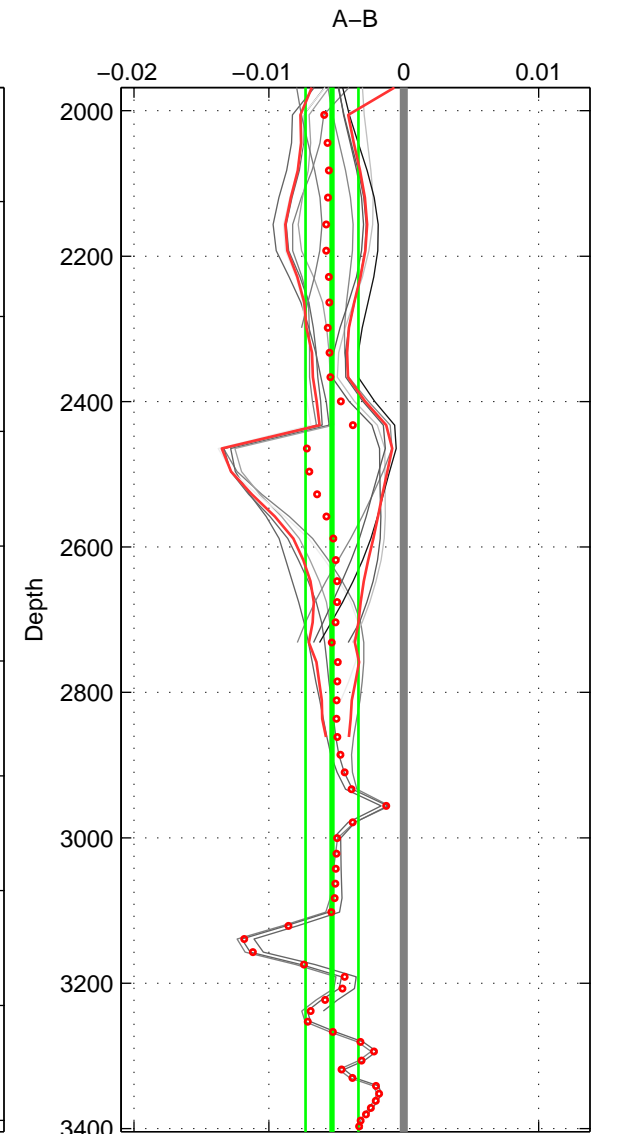

Cruise A (red). Date: Sep 1993 Cruisename: 33-18SN19950803  
 Cruise B (blue). Date: Sep 2002 Cruisename: 67-49NZ20020822

\*\*\* "Favourite" values are means of spaces 1 2.

	Offset	O.StDev	Ratio	R.Stdev	Rating
SIGMA:	-0.001	0.001	1.000	0.000	4
THETA:	-0.002	0.002	1.000	0.000	4
DEPTH:	-0.005	0.002	1.000	0.000	3
FAV. :	-0.001	0.001	1.000	0.000	4

Profiles of A: 3  
 Profiles of B: 6  
 Diff profs : 15  
 WMoffset (A-B): -0.00088159  
 WMoffset stdev: 0.00087264  
 WMratio (A/B): 0.99997  
 WMratio stdev: 2.4971e-05

Quality (1-5): 4

Profiles of A: 3  
 Profiles of B: 6  
 Diff profs : 15  
 WMoffset (A-B): -0.0021135  
 WMoffset stdev: 0.0016097  
 WMratio (A/B): 0.99994  
 WMratio stdev: 4.6055e-05

Quality (1-5): 4

Profiles of A: 3  
 Profiles of B: 6  
 Diff profs : 15  
 WMoffset (A-B): -0.0053272  
 WMoffset stdev: 0.0019629  
 WMratio (A/B): 0.99985  
 WMratio stdev: 5.6157e-05

Quality (1-5): 3