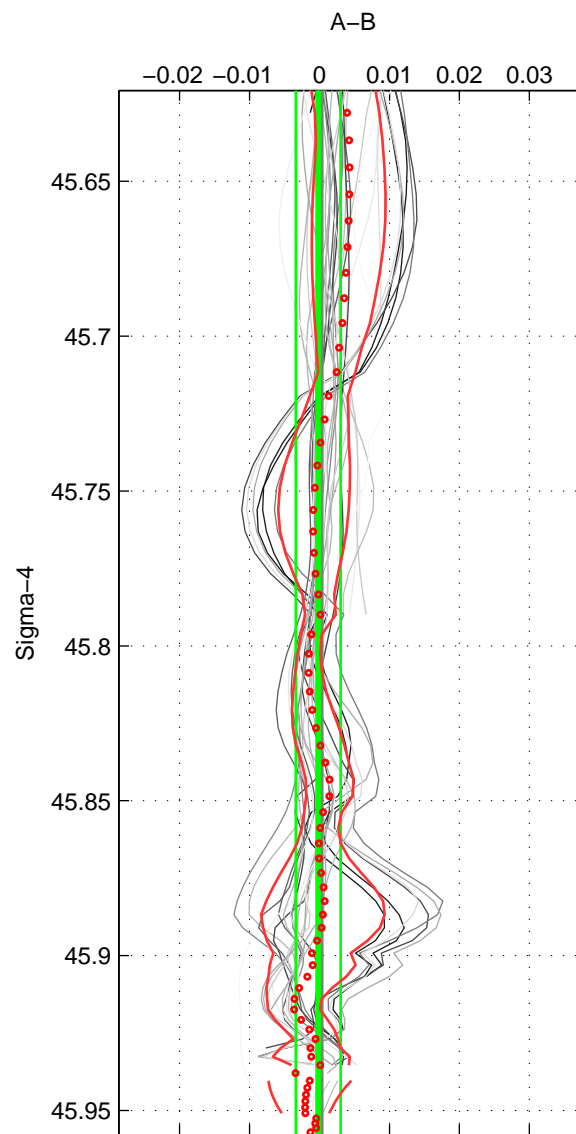

Cruise A (red). Date: Jun 2002 Cruisename: 163-06MT20020607  
 Cruise B (blue). Date: Jan 1983 Cruisename: 221-316N19821201

\*\*\* "Favourite" values are means of spaces 1 2 3.

	Offset	O.StDev	Ratio	R.Stdev	Rating
SIGMA:	-0.000	0.003	1.000	0.000	5
THETA:	0.000	0.002	1.000	0.000	5
DEPTH:	0.001	0.003	1.000	0.000	5
FAV. :	0.000	0.003	1.000	0.000	5

Profiles of A: 22  
 Profiles of B: 7  
 Diff profs : 33  
 WMoffset (A-B): -0.00017954  
 WMoffset stdev: 0.0032098  
 WMratio (A/B): 0.99999  
 WMratio stdev: 9.1913e-05

Quality (1-5): 5

Profiles of A: 22  
 Profiles of B: 7  
 Diff profs : 33  
 WMoffset (A-B): 0.00037086  
 WMoffset stdev: 0.0017126  
 WMratio (A/B): 1  
 WMratio stdev: 4.9168e-05

Quality (1-5): 5

Profiles of A: 22  
 Profiles of B: 7  
 Diff profs : 33  
 WMoffset (A-B): 0.0010156  
 WMoffset stdev: 0.0026005  
 WMratio (A/B): 1  
 WMratio stdev: 7.4493e-05

Quality (1-5): 5