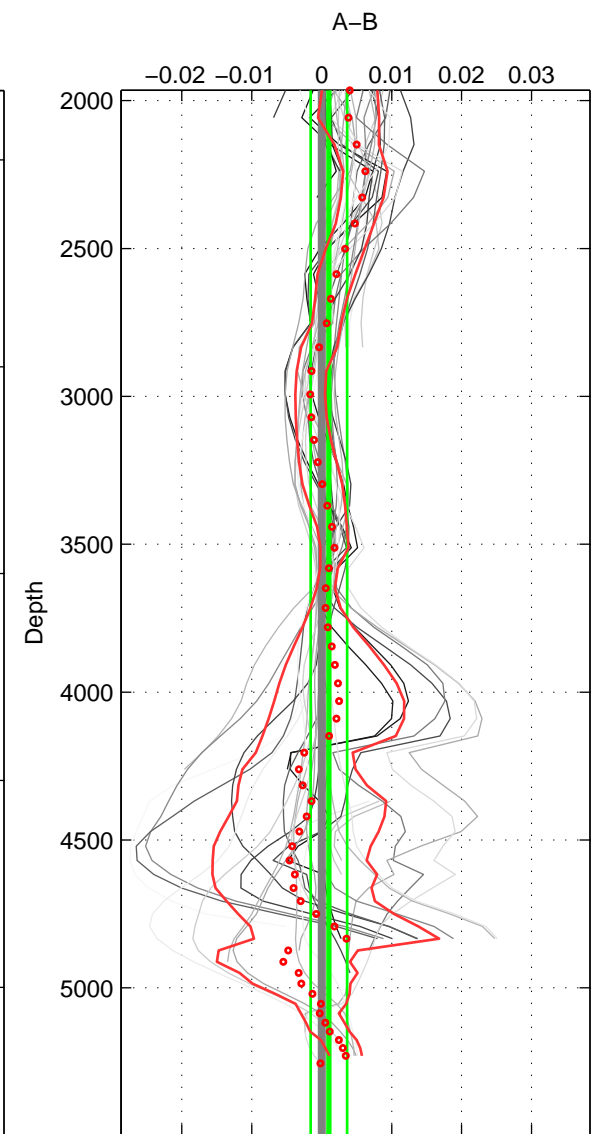

Cruise A (red). Date: Jun 2002 Cruisename: 163-06MT20020607  
 Cruise B (blue). Date: Jan 1983 Cruisename: 221-316N19821201

\*\*\* "Favourite" values are means of spaces 1 2 3.

	Offset	O.StDev	Ratio	R.Stdev	Rating
SIGMA:	-0.000	0.003	1.000	0.000	5
THETA:	0.000	0.002	1.000	0.000	5
DEPTH:	0.001	0.003	1.000	0.000	5
FAV. :	0.000	0.003	1.000	0.000	5

Profiles of A: 22  
 Profiles of B: 7  
 Diff profs : 33  
 WMoffset (A-B): -0.00017954  
 WMoffset stdev: 0.0032098  
 WMratio (A/B): 0.99999  
 WMratio stdev: 9.1913e-05

Quality (1-5): 5

Profiles of A: 22  
 Profiles of B: 7  
 Diff profs : 33  
 WMoffset (A-B): 0.00037086  
 WMoffset stdev: 0.0017126  
 WMratio (A/B): 1  
 WMratio stdev: 4.9168e-05

Quality (1-5): 5

Profiles of A: 22  
 Profiles of B: 7  
 Diff profs : 33  
 WMoffset (A-B): 0.0010156  
 WMoffset stdev: 0.0026005  
 WMratio (A/B): 1  
 WMratio stdev: 7.4493e-05

Quality (1-5): 5