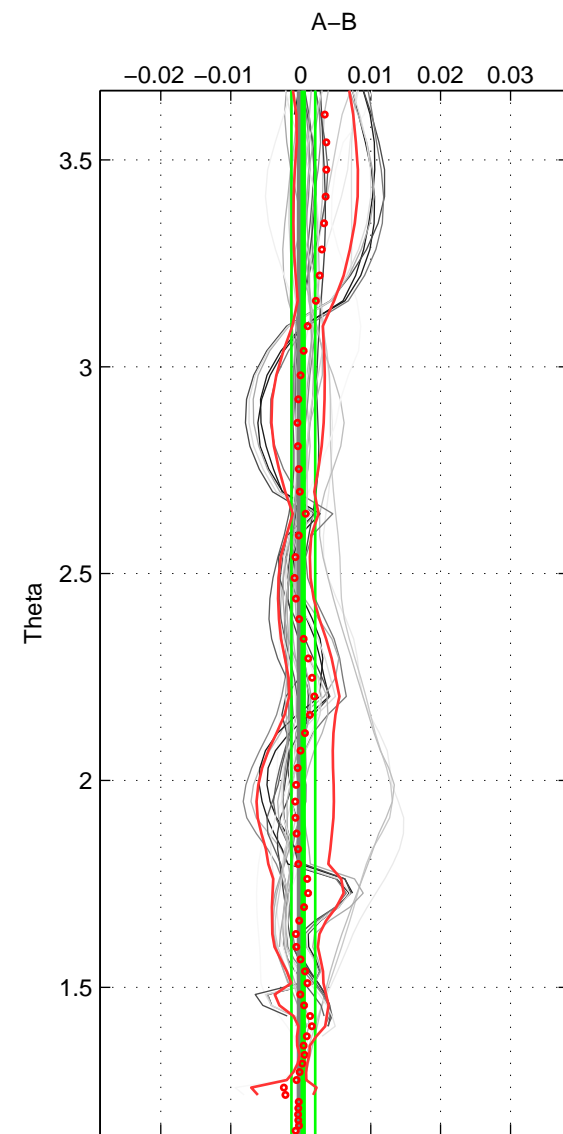

Cruise A (red). Date: Jun 2002 Cruisename: 163-06MT20020607  
 Cruise B (blue). Date: Jan 1983 Cruisename: 221-316N19821201

\*\*\* "Favourite" values are means of spaces 1 2 3.

	Offset	O.StDev	Ratio	R.Stdev	Rating
SIGMA:	-0.000	0.003	1.000	0.000	5
THETA:	0.000	0.002	1.000	0.000	5
DEPTH:	0.001	0.003	1.000	0.000	5
FAV. :	0.000	0.003	1.000	0.000	5

Profiles of A: 22  
 Profiles of B: 7  
 Diff profs : 33  
 WMoffset (A-B): -0.00017954  
 WMoffset stdev: 0.0032098  
 WMratio (A/B): 0.99999  
 WMratio stdev: 9.1913e-05

Quality (1-5): 5

Profiles of A: 22  
 Profiles of B: 7  
 Diff profs : 33  
 WMoffset (A-B): 0.00037086  
 WMoffset stdev: 0.0017126  
 WMratio (A/B): 1  
 WMratio stdev: 4.9168e-05

Quality (1-5): 5

Profiles of A: 22  
 Profiles of B: 7  
 Diff profs : 33  
 WMoffset (A-B): 0.0010156  
 WMoffset stdev: 0.0026005  
 WMratio (A/B): 1  
 WMratio stdev: 7.4493e-05

Quality (1-5): 5