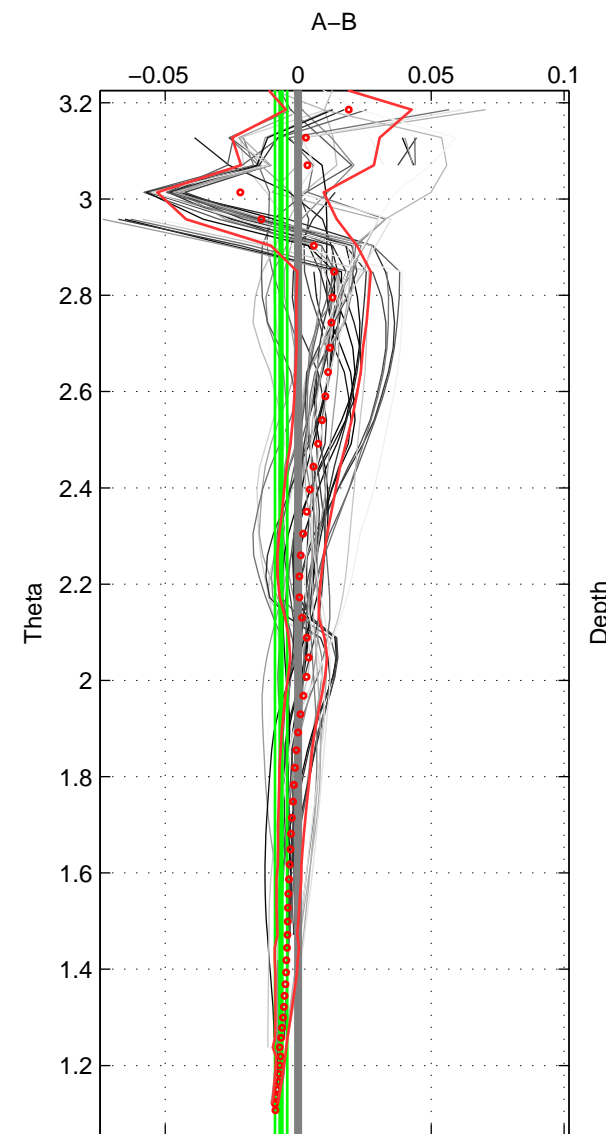

Cruise A (red). Date: Sep 1991 Cruisename: 141-06MT19910902

Cruise B (blue). Date: Jul 2003 Cruisename: 165-06MT20030626

*** "Favourite" values are means of spaces 1 2 3.

	Offset	O.StDev	Ratio	R.Stdev	Rating
SIGMA:	-0.006	0.003	1.000	0.000	4
THETA:	-0.006	0.002	1.000	0.000	4
DEPTH:	0.012	0.018	1.000	0.001	4
FAV.:	-0.000	0.007	1.000	0.000	4

Profiles of A: 8
 Profiles of B: 7
 Diff profs : 42
 WMoffset (A-B): -0.0059187
 WMoffset stdev: 0.0025633
 WMratio (A/B): 0.99983
 WMratio stdev: 7.3469e-05

Quality (1-5): 4

Profiles of A: 8
 Profiles of B: 7
 Diff profs : 42
 WMoffset (A-B): -0.0064233
 WMoffset stdev: 0.0022806
 WMratio (A/B): 0.99982
 WMratio stdev: 6.5363e-05

Quality (1-5): 4

Profiles of A: 8
 Profiles of B: 7
 Diff profs : 42
 WMoffset (A-B): 0.011895
 WMoffset stdev: 0.017621
 WMratio (A/B): 1.0003
 WMratio stdev: 0.0005049

Quality (1-5): 4