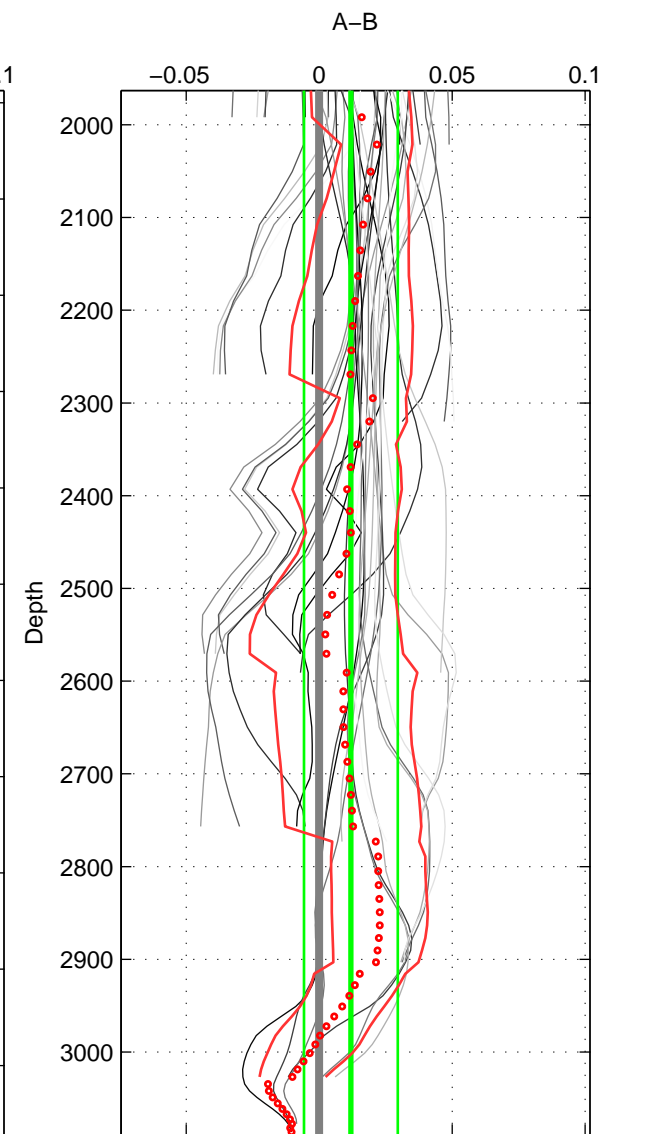

Cruise A (red). Date: Sep 1991 Cruisename: 141-06MT19910902

Cruise B (blue). Date: Jul 2003 Cruisename: 165-06MT20030626

*** "Favourite" values are means of spaces 1 2 3.

	Offset	O.StDev	Ratio	R.Stdev	Rating
SIGMA:	-0.006	0.003	1.000	0.000	4
THETA:	-0.006	0.002	1.000	0.000	4
DEPTH:	0.012	0.018	1.000	0.001	4
FAV.:	-0.000	0.007	1.000	0.000	4

Profiles of A: 8
 Profiles of B: 7
 Diff profs : 42
 WMoffset (A-B): -0.0059187
 WMoffset stdev: 0.0025633
 WMratio (A/B): 0.99983
 WMratio stdev: 7.3469e-05

Quality (1-5): 4

Profiles of A: 8
 Profiles of B: 7
 Diff profs : 42
 WMoffset (A-B): -0.0064233
 WMoffset stdev: 0.0022806
 WMratio (A/B): 0.99982
 WMratio stdev: 6.5363e-05

Quality (1-5): 4

Profiles of A: 8
 Profiles of B: 7
 Diff profs : 42
 WMoffset (A-B): 0.011895
 WMoffset stdev: 0.017621
 WMratio (A/B): 1.0003
 WMratio stdev: 0.0005049

Quality (1-5): 4