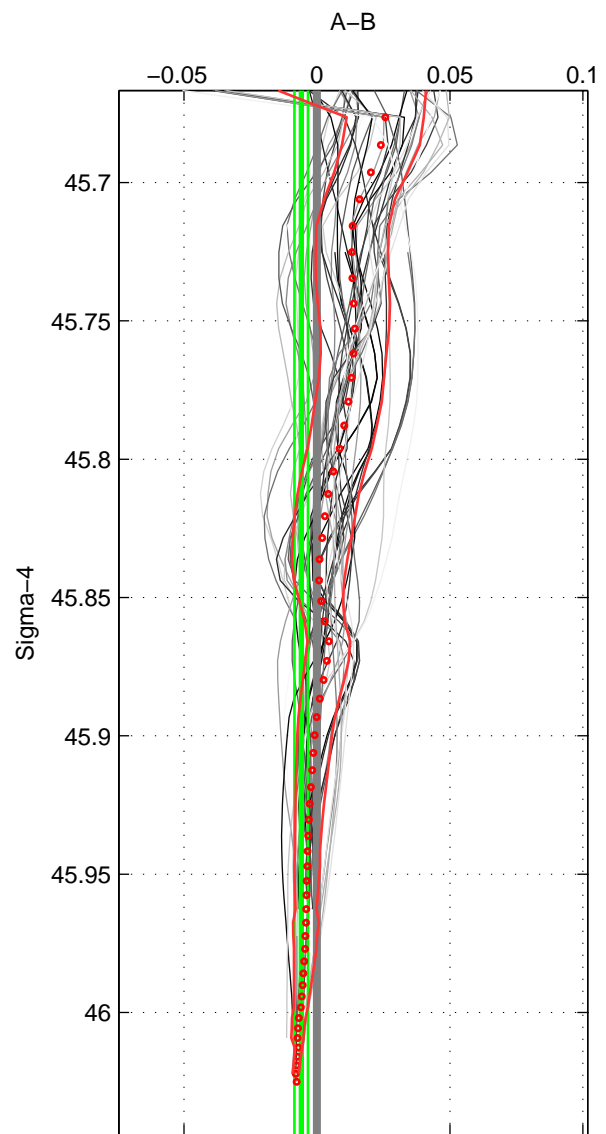

Cruise A (red). Date: Sep 1991 Cruisename: 141-06MT19910902

Cruise B (blue). Date: Jul 2003 Cruisename: 165-06MT20030626

*** "Favourite" values are means of spaces 1 2 3.

	Offset	O.StDev	Ratio	R.Stdev	Rating
SIGMA:	-0.006	0.003	1.000	0.000	4
THETA:	-0.006	0.002	1.000	0.000	4
DEPTH:	0.012	0.018	1.000	0.001	4
FAV.:	-0.000	0.007	1.000	0.000	4

Profiles of A: 8
 Profiles of B: 7
 Diff profs : 42
 WMoffset (A-B): -0.0059187
 WMoffset stdev: 0.0025633
 WMratio (A/B): 0.99983
 WMratio stdev: 7.3469e-05

Quality (1-5): 4

Profiles of A: 8
 Profiles of B: 7
 Diff profs : 42
 WMoffset (A-B): -0.0064233
 WMoffset stdev: 0.0022806
 WMratio (A/B): 0.99982
 WMratio stdev: 6.5363e-05

Quality (1-5): 4

Profiles of A: 8
 Profiles of B: 7
 Diff profs : 42
 WMoffset (A-B): 0.011895
 WMoffset stdev: 0.017621
 WMratio (A/B): 1.0003
 WMratio stdev: 0.0005049

Quality (1-5): 4