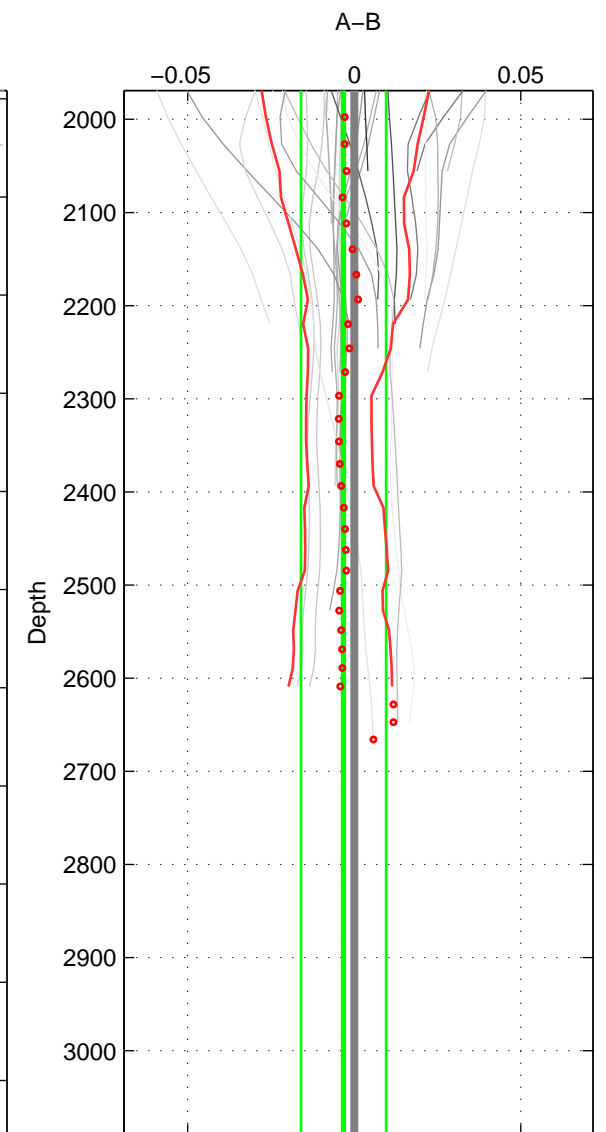

Cruise A (red). Date: Sep 2005 Cruisename: 291-64PE20050907

Cruise B (blue). Date: Jul 1990 Cruisename: 295-64TR19900701

*** "Favourite" values are those of space 3.

	Offset	O.StDev	Ratio	R.Stdev	Rating
SIGMA:	0.004	0.011	1.000	0.000	3
THETA:	0.002	0.008	1.000	0.000	2
DEPTH:	-0.003	0.013	1.000	0.000	4
FAV.:	-0.003	0.013	1.000	0.000	4

Profiles of A: 12
 Profiles of B: 7
 Diff profs : 28
 WMoffset (A-B): 0.0044057
 WMoffset stdev: 0.010983
 WMratio (A/B): 1.0001
 WMratio stdev: 0.00031407

Quality (1-5): 3

Profiles of A: 12
 Profiles of B: 7
 Diff profs : 28
 WMoffset (A-B): 0.0019356
 WMoffset stdev: 0.0084427
 WMratio (A/B): 1.0001
 WMratio stdev: 0.00024147

Quality (1-5): 2

Profiles of A: 12
 Profiles of B: 7
 Diff profs : 29
 WMoffset (A-B): -0.0032073
 WMoffset stdev: 0.012783
 WMratio (A/B): 0.99991
 WMratio stdev: 0.00036569

Quality (1-5): 4