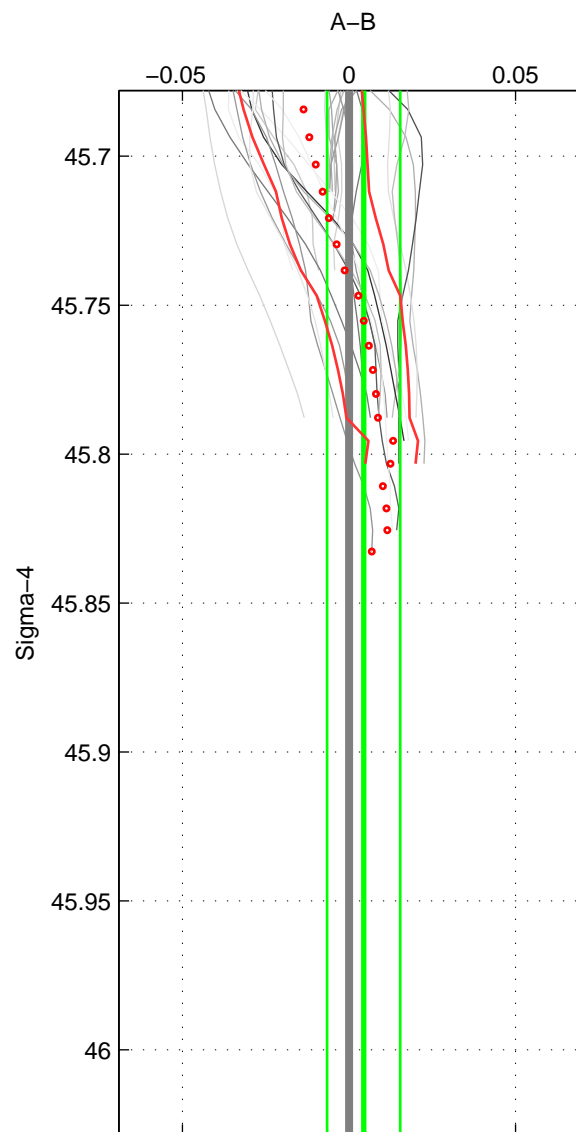

Cruise A (red). Date: Sep 2005 Cruisename: 291-64PE20050907

Cruise B (blue). Date: Jul 1990 Cruisename: 295-64TR19900701

*** "Favourite" values are those of space 3.

	Offset	O.StDev	Ratio	R.Stdev	Rating
SIGMA:	0.004	0.011	1.000	0.000	3
THETA:	0.002	0.008	1.000	0.000	2
DEPTH:	-0.003	0.013	1.000	0.000	4
FAV.:	-0.003	0.013	1.000	0.000	4

Profiles of A: 12
 Profiles of B: 7
 Diff profs : 28
 WMoffset (A-B): 0.0044057
 WMoffset stdev: 0.010983
 WMratio (A/B): 1.0001
 WMratio stdev: 0.00031407

Quality (1-5): 3

Profiles of A: 12
 Profiles of B: 7
 Diff profs : 28
 WMoffset (A-B): 0.0019356
 WMoffset stdev: 0.0084427
 WMratio (A/B): 1.0001
 WMratio stdev: 0.00024147

Quality (1-5): 2

Profiles of A: 12
 Profiles of B: 7
 Diff profs : 29
 WMoffset (A-B): -0.0032073
 WMoffset stdev: 0.012783
 WMratio (A/B): 0.99991
 WMratio stdev: 0.00036569

Quality (1-5): 4