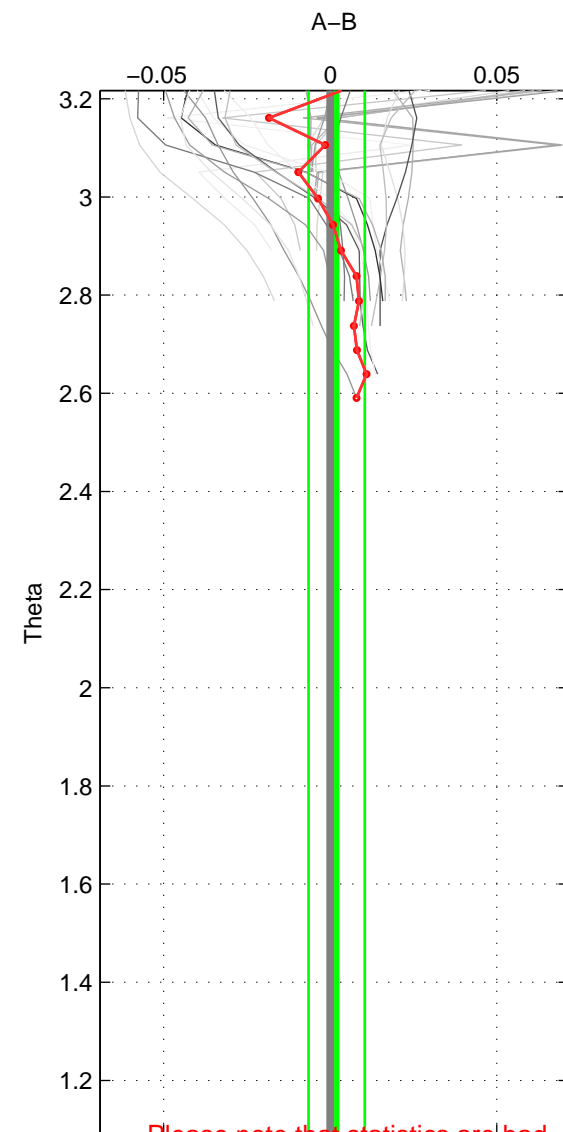

Cruise A (red). Date: Sep 2005 Cruisename: 291-64PE20050907

Cruise B (blue). Date: Jul 1990 Cruisename: 295-64TR19900701

*** "Favourite" values are those of space 3.

	Offset	O.StDev	Ratio	R.Stdev	Rating
SIGMA:	0.004	0.011	1.000	0.000	3
THETA:	0.002	0.008	1.000	0.000	2
DEPTH:	-0.003	0.013	1.000	0.000	4
FAV.:	-0.003	0.013	1.000	0.000	4

Profiles of A: 12
 Profiles of B: 7
 Diff profs : 28
 WMoffset (A-B): 0.0044057
 WMoffset stdev: 0.010983
 WMratio (A/B): 1.0001
 WMratio stdev: 0.00031407

Quality (1-5): 3

Profiles of A: 12
 Profiles of B: 7
 Diff profs : 28
 WMoffset (A-B): 0.0019356
 WMoffset stdev: 0.0084427
 WMratio (A/B): 1.0001
 WMratio stdev: 0.00024147

Quality (1-5): 2

Profiles of A: 12
 Profiles of B: 7
 Diff profs : 29
 WMoffset (A-B): -0.0032073
 WMoffset stdev: 0.012783
 WMratio (A/B): 0.99991
 WMratio stdev: 0.00036569

Quality (1-5): 4