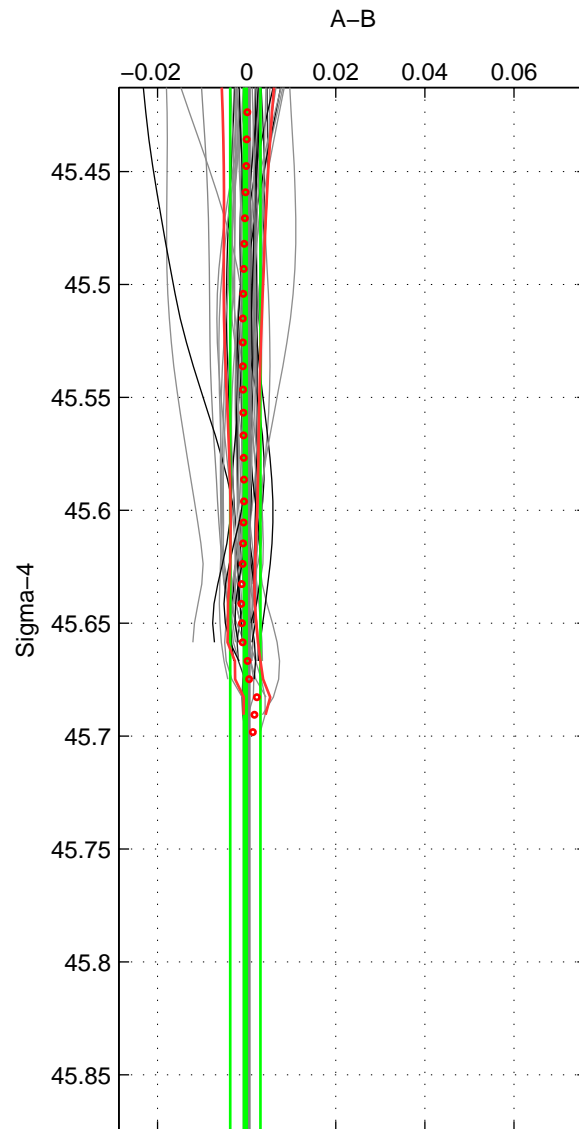

Cruise A (red). Date: Jan 2005 Cruisename: 667-49UF20050118
 Cruise B (blue). Date: Feb 2008 Cruisename: 717-49UP20080122

*** "Favourite" values are means of spaces 1 2.

	Offset	O.StDev	Ratio	R.Stdev	Rating
SIGMA:	-0.000	0.003	1.000	0.000	5
THETA:	-0.001	0.001	1.000	0.000	5
DEPTH:	0.005	0.002	1.000	0.000	3
FAV. :	-0.001	0.002	1.000	0.000	5

Profiles of A: 35
 Profiles of B: 19
 Diff profs : 55
 WMoffset (A-B): -0.00028986
 WMoffset stdev: 0.0033991
 WMratio (A/B): 0.99999
 WMratio stdev: 9.825e-05

Quality (1-5): 5

Profiles of A: 35
 Profiles of B: 19
 Diff profs : 55
 WMoffset (A-B): -0.00086869
 WMoffset stdev: 0.0011961
 WMratio (A/B): 0.99997
 WMratio stdev: 3.4566e-05

Quality (1-5): 5

Profiles of A: 35
 Profiles of B: 19
 Diff profs : 55
 WMoffset (A-B): 0.0048962
 WMoffset stdev: 0.0015987
 WMratio (A/B): 1.0001
 WMratio stdev: 4.6419e-05

Quality (1-5): 3

Please note that statistics are bad.