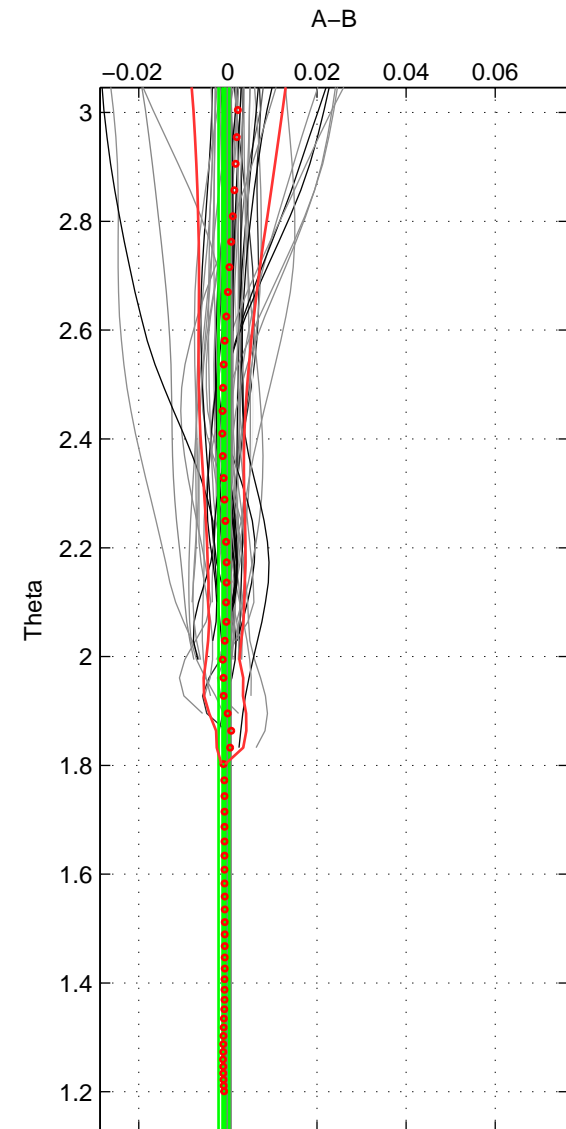

Cruise A (red). Date: Jan 2005 Cruisename: 667-49UF20050118
 Cruise B (blue). Date: Feb 2008 Cruisename: 717-49UP20080122

*** "Favourite" values are means of spaces 1 2.

	Offset	O.StDev	Ratio	R.Stdev	Rating
SIGMA:	-0.000	0.003	1.000	0.000	5
THETA:	-0.001	0.001	1.000	0.000	5
DEPTH:	0.005	0.002	1.000	0.000	3
FAV. :	-0.001	0.002	1.000	0.000	5

Profiles of A: 35
 Profiles of B: 19
 Diff profs : 55
 WMoffset (A-B): -0.00028986
 WMoffset stdev: 0.0033991
 WMratio (A/B): 0.99999
 WMratio stdev: 9.825e-05

Quality (1-5): 5

Profiles of A: 35
 Profiles of B: 19
 Diff profs : 55
 WMoffset (A-B): -0.00086869
 WMoffset stdev: 0.0011961
 WMratio (A/B): 0.99997
 WMratio stdev: 3.4566e-05

Quality (1-5): 5

Profiles of A: 35
 Profiles of B: 19
 Diff profs : 55
 WMoffset (A-B): 0.0048962
 WMoffset stdev: 0.0015987
 WMratio (A/B): 1.0001
 WMratio stdev: 4.6419e-05

Quality (1-5): 3

Please note that statistics are bad.