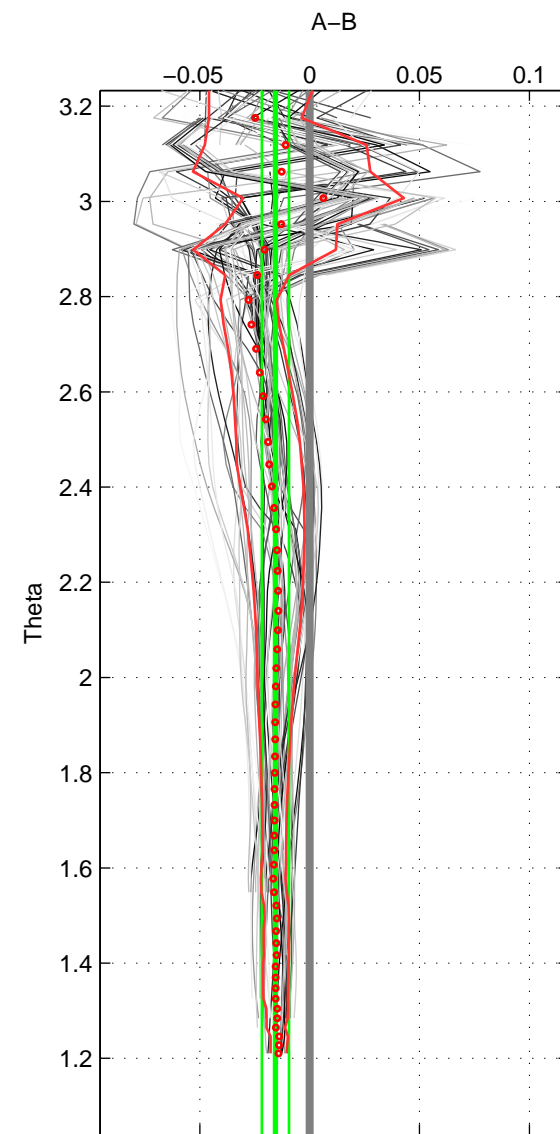

Cruise A (red). Date: Jul 2001 Cruisename: 160-06MT20010620
 Cruise B (blue). Date: Apr 1991 Cruisename: 297-64TR19910408

*** "Favourite" values are means of spaces 1 2 3.

	Offset	O.StDev	Ratio	R.Stdev	Rating
SIGMA:	-0.016	0.006	1.000	0.000	4
THETA:	-0.016	0.006	1.000	0.000	4
DEPTH:	-0.020	0.022	0.999	0.001	4
FAV. :	-0.017	0.011	1.000	0.000	4

Profiles of A: 17
 Profiles of B: 9
 Diff profs : 89
 WMoffset (A-B): -0.01604
 WMoffset stdev: 0.005656
 WMratio (A/B): 0.99954
 WMratio stdev: 0.00016211

Quality (1-5): 4

Profiles of A: 17
 Profiles of B: 9
 Diff profs : 89
 WMoffset (A-B): -0.015558
 WMoffset stdev: 0.0061965
 WMratio (A/B): 0.99955
 WMratio stdev: 0.0001776

Quality (1-5): 4

Profiles of A: 17
 Profiles of B: 9
 Diff profs : 89
 WMoffset (A-B): -0.020208
 WMoffset stdev: 0.021771
 WMratio (A/B): 0.99942
 WMratio stdev: 0.00062334

Quality (1-5): 4