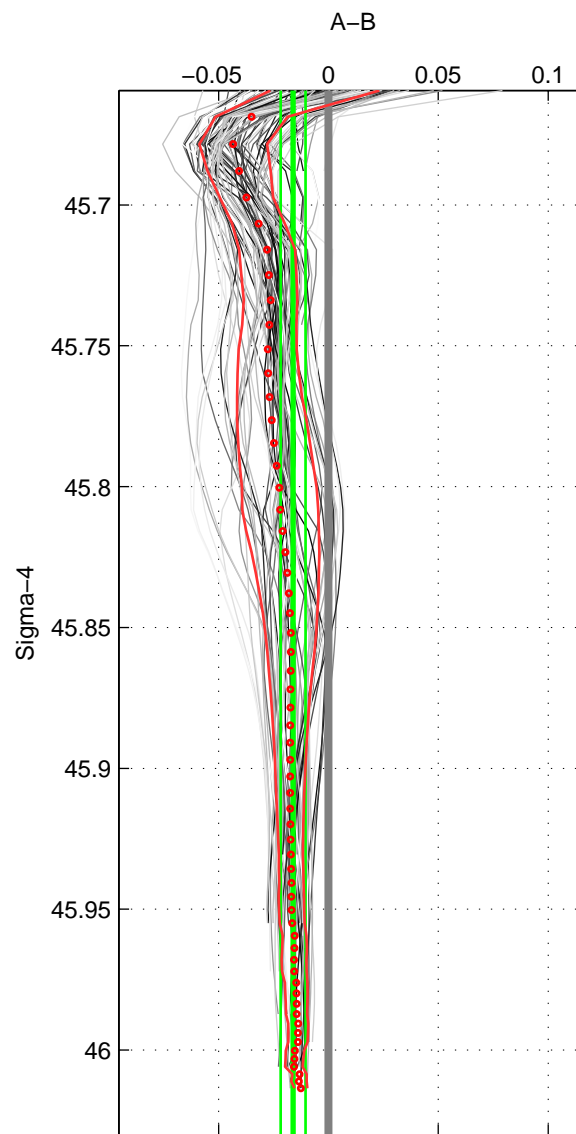

Cruise A (red). Date: Jul 2001 Cruisename: 160-06MT20010620
 Cruise B (blue). Date: Apr 1991 Cruisename: 297-64TR19910408

*** "Favourite" values are means of spaces 1 2 3.

	Offset	O.StDev	Ratio	R.Stdev	Rating
SIGMA:	-0.016	0.006	1.000	0.000	4
THETA:	-0.016	0.006	1.000	0.000	4
DEPTH:	-0.020	0.022	0.999	0.001	4
FAV. :	-0.017	0.011	1.000	0.000	4

Profiles of A: 17
 Profiles of B: 9
 Diff profs : 89
 WMoffset (A-B): -0.01604
 WMoffset stdev: 0.005656
 WMratio (A/B): 0.99954
 WMratio stdev: 0.00016211

Quality (1-5): 4

Profiles of A: 17
 Profiles of B: 9
 Diff profs : 89
 WMoffset (A-B): -0.015558
 WMoffset stdev: 0.0061965
 WMratio (A/B): 0.99955
 WMratio stdev: 0.0001776

Quality (1-5): 4

Profiles of A: 17
 Profiles of B: 9
 Diff profs : 89
 WMoffset (A-B): -0.020208
 WMoffset stdev: 0.021771
 WMratio (A/B): 0.99942
 WMratio stdev: 0.00062334

Quality (1-5): 4