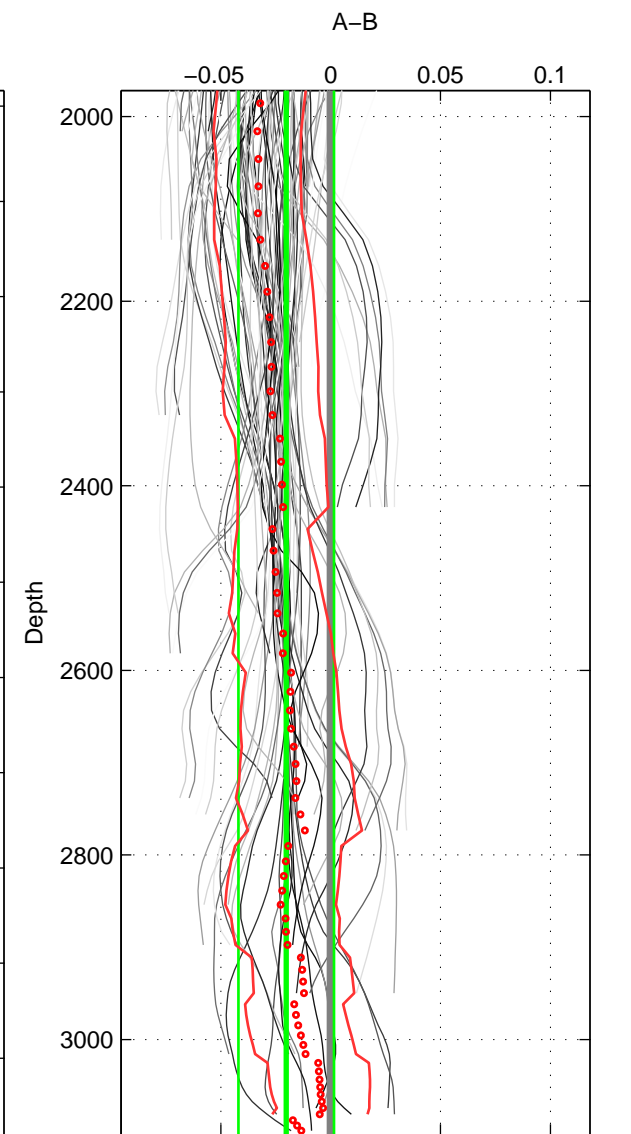

Cruise A (red). Date: Jul 2001 Cruisename: 160-06MT20010620
 Cruise B (blue). Date: Apr 1991 Cruisename: 297-64TR19910408

*** "Favourite" values are means of spaces 1 2 3.

	Offset	O.StDev	Ratio	R.Stdev	Rating
SIGMA:	-0.016	0.006	1.000	0.000	4
THETA:	-0.016	0.006	1.000	0.000	4
DEPTH:	-0.020	0.022	0.999	0.001	4
FAV. :	-0.017	0.011	1.000	0.000	4

Profiles of A: 17
 Profiles of B: 9
 Diff profs : 89
 WMoffset (A-B): -0.01604
 WMoffset stdev: 0.005656
 WMratio (A/B): 0.99954
 WMratio stdev: 0.00016211

Quality (1-5): 4

Profiles of A: 17
 Profiles of B: 9
 Diff profs : 89
 WMoffset (A-B): -0.015558
 WMoffset stdev: 0.0061965
 WMratio (A/B): 0.99955
 WMratio stdev: 0.0001776

Quality (1-5): 4

Profiles of A: 17
 Profiles of B: 9
 Diff profs : 89
 WMoffset (A-B): -0.020208
 WMoffset stdev: 0.021771
 WMratio (A/B): 0.99942
 WMratio stdev: 0.00062334

Quality (1-5): 4