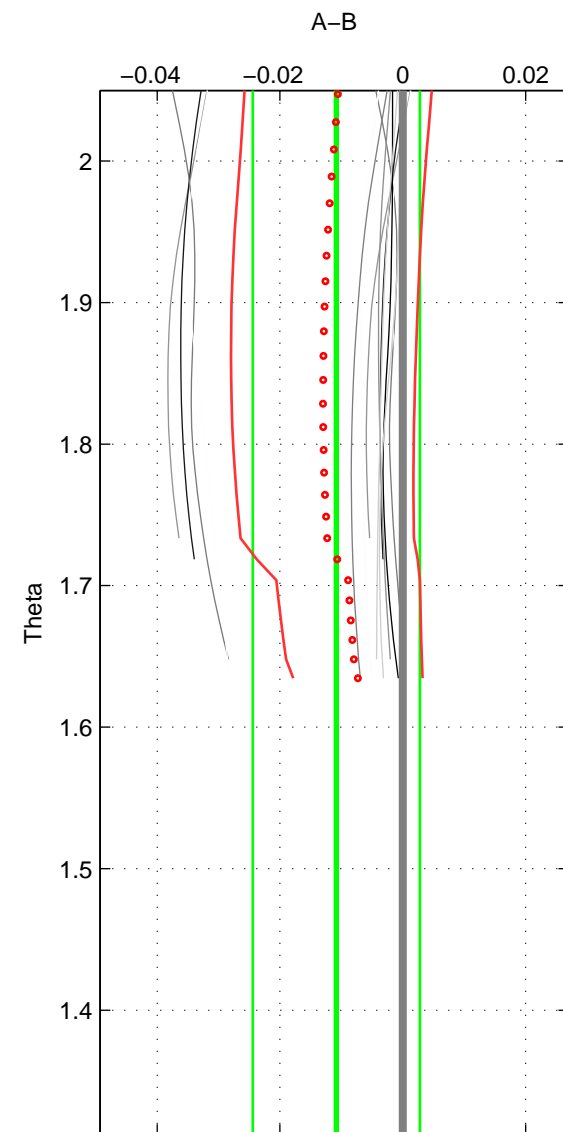

Cruise A (red). Date: Aug 1998 Cruisename: 567-49HO19980718

Cruise B (blue). Date: Jun 1997 Cruisename: 681-49UP19970530

\*\*\* "Favourite" values are those of space 2.

	Offset	O.StDev	Ratio	R.Stdev	Rating
SIGMA:	-0.001	0.001	1.000	0.000	3
THETA:	-0.011	0.014	1.000	0.000	4
DEPTH:	-0.016	0.016	1.000	0.000	3
FAV.:	-0.011	0.014	1.000	0.000	4

Profiles of A: 4  
 Profiles of B: 8  
 Diff profs: 14  
 WMoffset (A-B): -0.0011151  
 WMoffset stdev: 0.00099338  
 WMratio (A/B): 0.99997  
 WMratio stdev: 2.8761e-05

Quality (1-5): 3

Profiles of A: 4  
 Profiles of B: 8  
 Diff profs: 14  
 WMoffset (A-B): -0.010833  
 WMoffset stdev: 0.01361  
 WMratio (A/B): 0.99969  
 WMratio stdev: 0.00039348

Quality (1-5): 4

Profiles of A: 4  
 Profiles of B: 8  
 Diff profs: 14  
 WMoffset (A-B): -0.015715  
 WMoffset stdev: 0.015567  
 WMratio (A/B): 0.99955  
 WMratio stdev: 0.00045056

Quality (1-5): 3