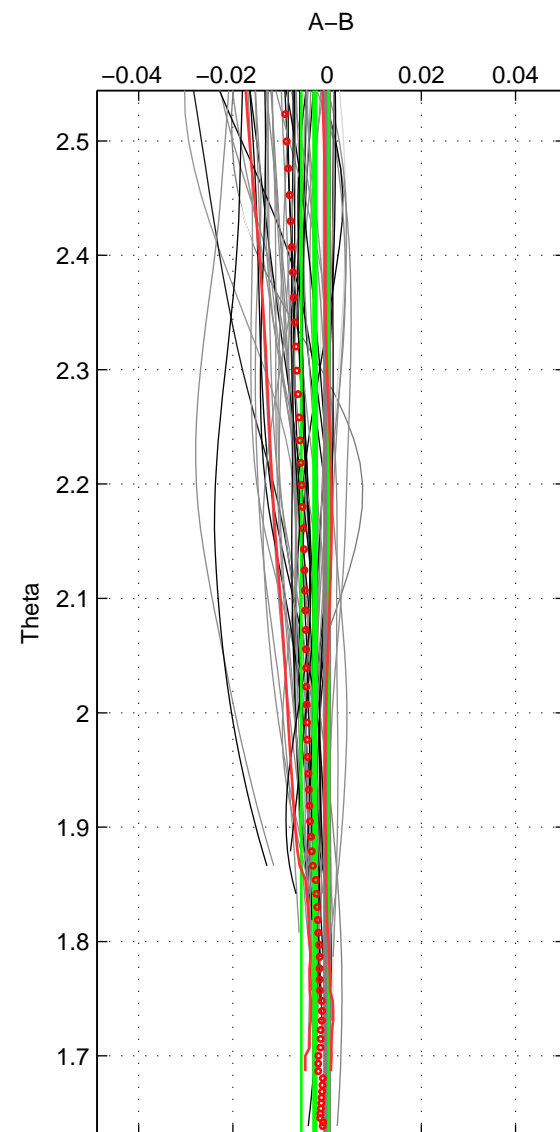

Cruise A (red). Date: Jun 1997 Cruisename: 681-49UP19970530

Cruise B (blue). Date: Jun 2005 Cruisename: 707-49UP20050615

\*\*\* "Favourite" values are means of spaces 1 2 3.

	Offset	O.StDev	Ratio	R.Stdev	Rating
SIGMA:	-0.001	0.002	1.000	0.000	4
THETA:	-0.003	0.003	1.000	0.000	4
DEPTH:	-0.002	0.011	1.000	0.000	4
FAV.:	-0.002	0.005	1.000	0.000	4

Profiles of A: 27  
 Profiles of B: 18  
 Diff profs : 56  
 WMoffset (A-B): -0.0014285  
 WMoffset stdev: 0.0016966  
 WMratio (A/B): 0.99996  
 WMratio stdev: 4.9041e-05

Quality (1-5): 4

Profiles of A: 27  
 Profiles of B: 18  
 Diff profs : 56  
 WMoffset (A-B): -0.0025695  
 WMoffset stdev: 0.0029121  
 WMratio (A/B): 0.99993  
 WMratio stdev: 8.4177e-05

Quality (1-5): 4

Profiles of A: 27  
 Profiles of B: 18  
 Diff profs : 56  
 WMoffset (A-B): -0.0022363  
 WMoffset stdev: 0.011223  
 WMratio (A/B): 0.99994  
 WMratio stdev: 0.00032456

Quality (1-5): 4