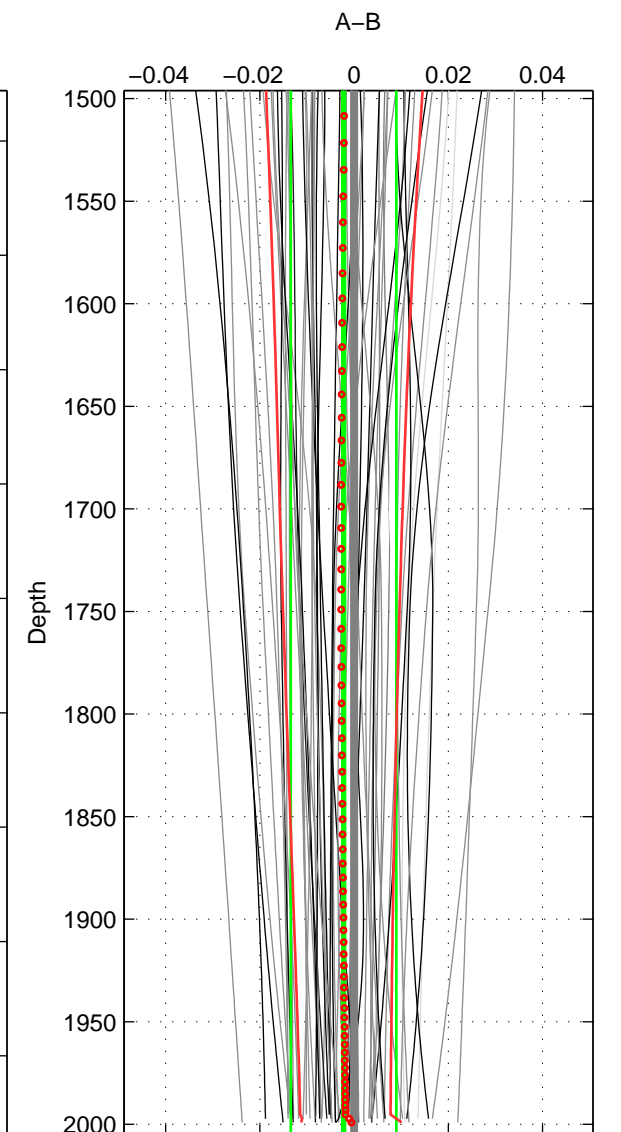

Cruise A (red). Date: Jun 1997 Cruisename: 681-49UP19970530

Cruise B (blue). Date: Jun 2005 Cruisename: 707-49UP20050615

\*\*\* "Favourite" values are means of spaces 1 2 3.

	Offset	O.StDev	Ratio	R.Stdev	Rating
SIGMA:	-0.001	0.002	1.000	0.000	4
THETA:	-0.003	0.003	1.000	0.000	4
DEPTH:	-0.002	0.011	1.000	0.000	4
FAV.:	-0.002	0.005	1.000	0.000	4

Profiles of A: 27  
 Profiles of B: 18  
 Diff profs : 56  
 WMoffset (A-B): -0.0014285  
 WMoffset stdev: 0.0016966  
 WMratio (A/B): 0.99996  
 WMratio stdev: 4.9041e-05

Quality (1-5): 4

Profiles of A: 27  
 Profiles of B: 18  
 Diff profs : 56  
 WMoffset (A-B): -0.0025695  
 WMoffset stdev: 0.0029121  
 WMratio (A/B): 0.99993  
 WMratio stdev: 8.4177e-05

Quality (1-5): 4

Profiles of A: 27  
 Profiles of B: 18  
 Diff profs : 56  
 WMoffset (A-B): -0.0022363  
 WMoffset stdev: 0.011223  
 WMratio (A/B): 0.99994  
 WMratio stdev: 0.00032456

Quality (1-5): 4