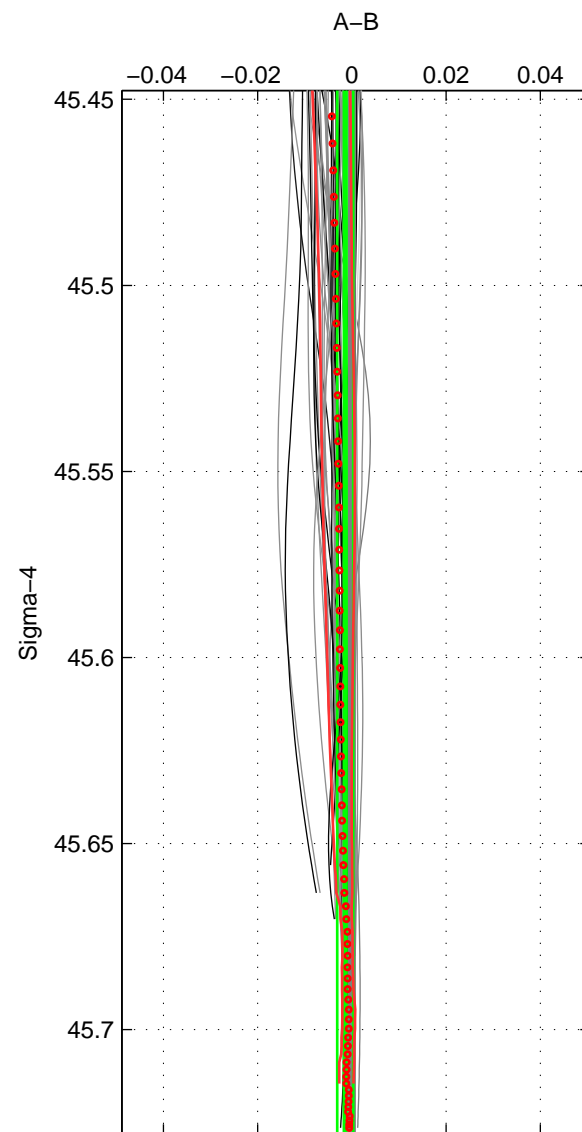

Cruise A (red). Date: Jun 1997 Cruisename: 681-49UP19970530

Cruise B (blue). Date: Jun 2005 Cruisename: 707-49UP20050615

\*\*\* "Favourite" values are means of spaces 1 2 3.

	Offset	O.StDev	Ratio	R.Stdev	Rating
SIGMA:	-0.001	0.002	1.000	0.000	4
THETA:	-0.003	0.003	1.000	0.000	4
DEPTH:	-0.002	0.011	1.000	0.000	4
FAV.:	-0.002	0.005	1.000	0.000	4

Profiles of A: 27  
 Profiles of B: 18  
 Diff profs : 56  
 WMoffset (A-B): -0.0014285  
 WMoffset stdev: 0.0016966  
 WMratio (A/B): 0.99996  
 WMratio stdev: 4.9041e-05

Quality (1-5): 4

Profiles of A: 27  
 Profiles of B: 18  
 Diff profs : 56  
 WMoffset (A-B): -0.0025695  
 WMoffset stdev: 0.0029121  
 WMratio (A/B): 0.99993  
 WMratio stdev: 8.4177e-05

Quality (1-5): 4

Profiles of A: 27  
 Profiles of B: 18  
 Diff profs : 56  
 WMoffset (A-B): -0.0022363  
 WMoffset stdev: 0.011223  
 WMratio (A/B): 0.99994  
 WMratio stdev: 0.00032456

Quality (1-5): 4