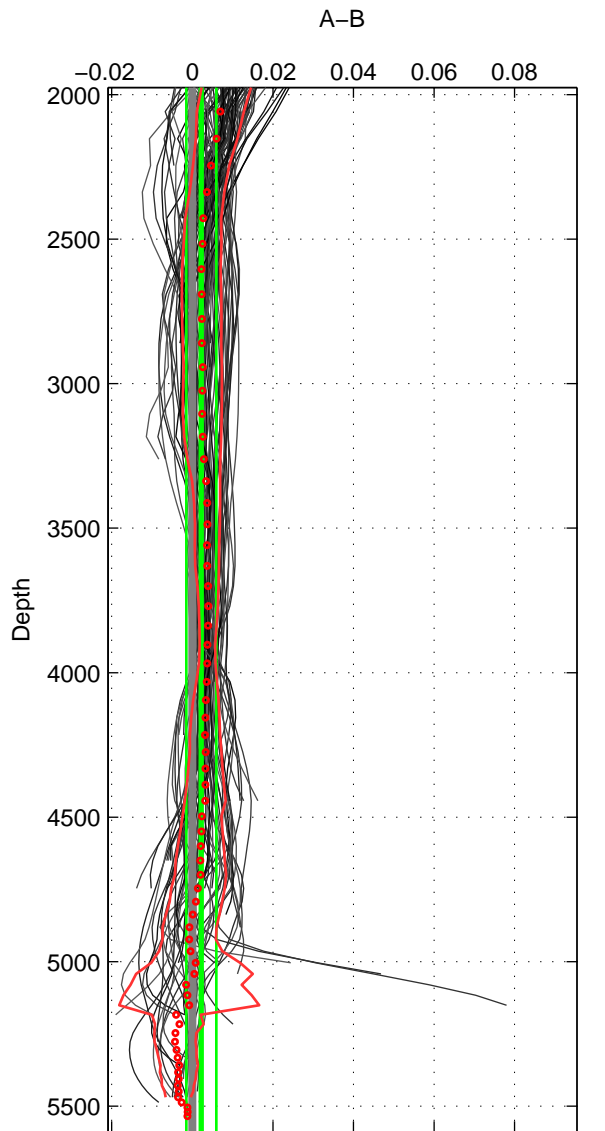

Cruise A (red). Date: Dec 2000 Cruisename: 131-06BE20001128

Cruise B (blue). Date: Jul 2004 Cruisename: 169-06MT20040710

*** "Favourite" values are means of spaces 1 2 3.

	Offset	O.StDev	Ratio	R.Stdev	Rating
SIGMA:	0.008	0.002	1.000	0.000	5
THETA:	0.004	0.002	1.000	0.000	5
DEPTH:	0.002	0.004	1.000	0.000	5
FAV.:	0.005	0.002	1.000	0.000	5

Profiles of A: 23
 Profiles of B: 24
 Diff profs : 100
 WMoffset (A-B): 0.0075422
 WMoffset stdev: 0.0018432
 WMratio (A/B): 1.0002
 WMratio stdev: 5.2789e-05

Quality (1-5): 5

Profiles of A: 23
 Profiles of B: 24
 Diff profs : 100
 WMoffset (A-B): 0.0042706
 WMoffset stdev: 0.0016562
 WMratio (A/B): 1.0001
 WMratio stdev: 4.7457e-05

Quality (1-5): 5

Profiles of A: 23
 Profiles of B: 24
 Diff profs : 100
 WMoffset (A-B): 0.0022219
 WMoffset stdev: 0.0037145
 WMratio (A/B): 1.0001
 WMratio stdev: 0.00010644

Quality (1-5): 5