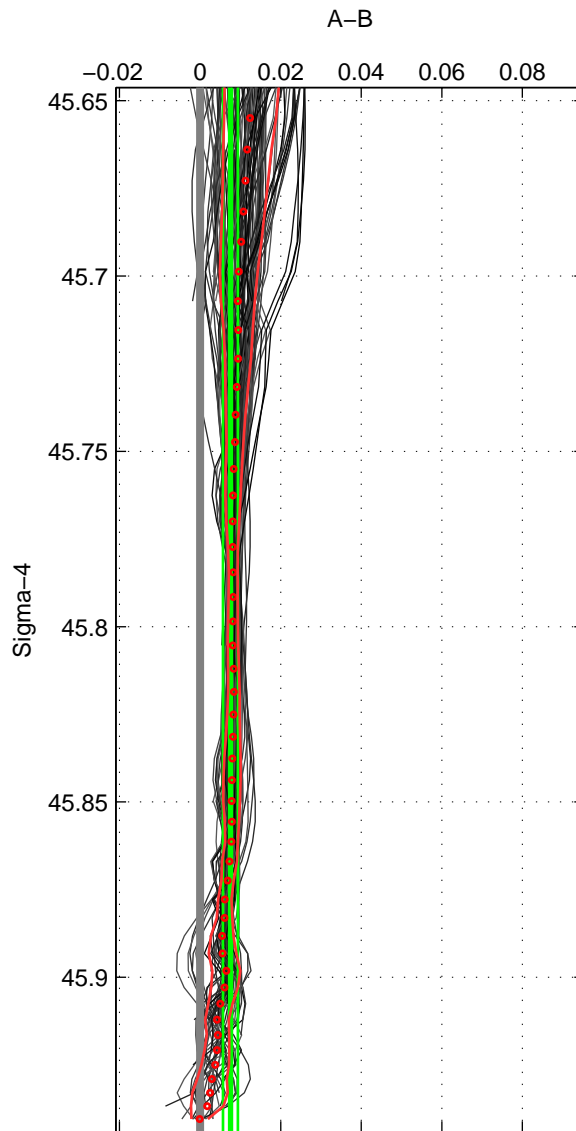

Cruise A (red). Date: Dec 2000 Cruisename: 131-06BE20001128

Cruise B (blue). Date: Jul 2004 Cruisename: 169-06MT20040710

*** "Favourite" values are means of spaces 1 2 3.

	Offset	O.StDev	Ratio	R.Stdev	Rating
SIGMA:	0.008	0.002	1.000	0.000	5
THETA:	0.004	0.002	1.000	0.000	5
DEPTH:	0.002	0.004	1.000	0.000	5
FAV.:	0.005	0.002	1.000	0.000	5

Profiles of A: 23
 Profiles of B: 24
 Diff profs : 100
 WMoffset (A-B): 0.0075422
 WMoffset stdev: 0.0018432
 WMratio (A/B): 1.0002
 WMratio stdev: 5.2789e-05

Quality (1-5): 5

Profiles of A: 23
 Profiles of B: 24
 Diff profs : 100
 WMoffset (A-B): 0.0042706
 WMoffset stdev: 0.0016562
 WMratio (A/B): 1.0001
 WMratio stdev: 4.7457e-05

Quality (1-5): 5

Profiles of A: 23
 Profiles of B: 24
 Diff profs : 100
 WMoffset (A-B): 0.0022219
 WMoffset stdev: 0.0037145
 WMratio (A/B): 1.0001
 WMratio stdev: 0.00010644

Quality (1-5): 5