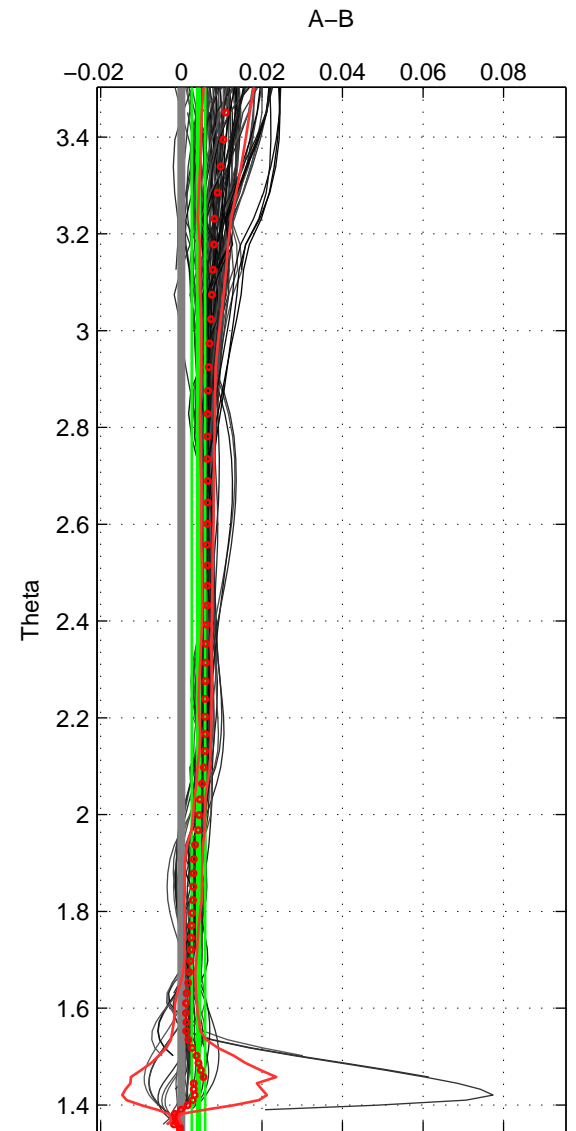

Cruise A (red). Date: Dec 2000 Cruisename: 131-06BE20001128

Cruise B (blue). Date: Jul 2004 Cruisename: 169-06MT20040710

*** "Favourite" values are means of spaces 1 2 3.

	Offset	O.StDev	Ratio	R.Stdev	Rating
SIGMA:	0.008	0.002	1.000	0.000	5
THETA:	0.004	0.002	1.000	0.000	5
DEPTH:	0.002	0.004	1.000	0.000	5
FAV.:	0.005	0.002	1.000	0.000	5

Profiles of A: 23
 Profiles of B: 24
 Diff profs : 100
 WMoffset (A-B): 0.0075422
 WMoffset stdev: 0.0018432
 WMratio (A/B): 1.0002
 WMratio stdev: 5.2789e-05

Quality (1-5): 5

Profiles of A: 23
 Profiles of B: 24
 Diff profs : 100
 WMoffset (A-B): 0.0042706
 WMoffset stdev: 0.0016562
 WMratio (A/B): 1.0001
 WMratio stdev: 4.7457e-05

Quality (1-5): 5

Profiles of A: 23
 Profiles of B: 24
 Diff profs : 100
 WMoffset (A-B): 0.0022219
 WMoffset stdev: 0.0037145
 WMratio (A/B): 1.0001
 WMratio stdev: 0.00010644

Quality (1-5): 5