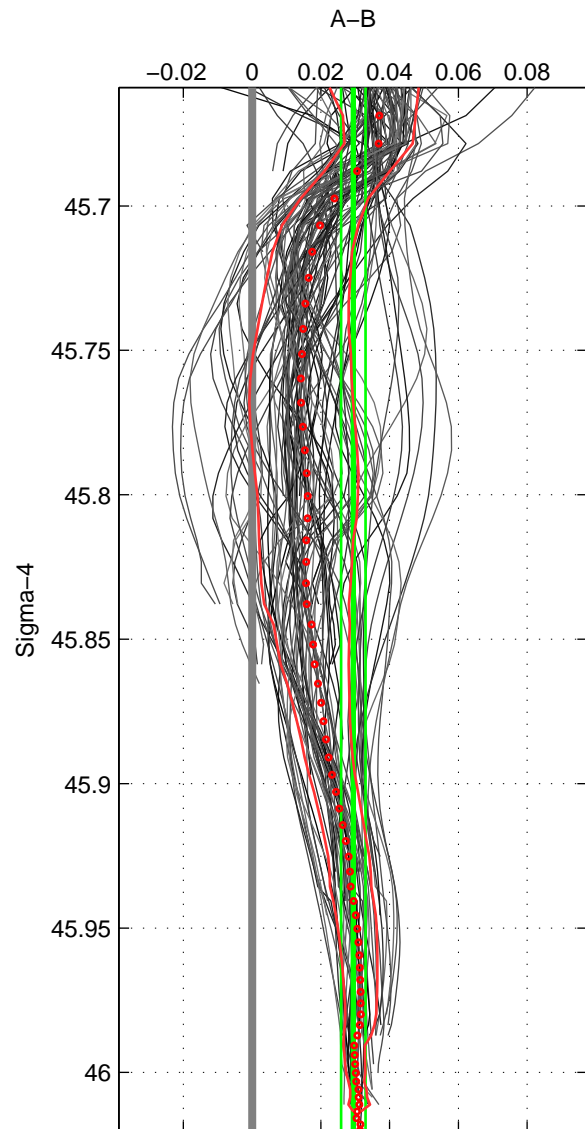

Cruise A (red). Date: Jun 2006 Cruisename: 135-06MM20060523

Cruise B (blue). Date: Jul 2001 Cruisename: 160-06MT20010620

\*\*\* "Favourite" values are means of spaces 1 2 3.

	Offset	O.StDev	Ratio	R.Stdev	Rating
SIGMA:	0.029	0.004	1.001	0.000	4
THETA:	0.028	0.005	1.001	0.000	4
DEPTH:	0.015	0.016	1.000	0.000	4
FAV.:	0.024	0.008	1.001	0.000	4

Profiles of A: 24  
 Profiles of B: 13  
 Diff profs : 100  
 WMoffset (A-B): 0.029443  
 WMoffset stdev: 0.0035724  
 WMratio (A/B): 1.0008  
 WMratio stdev: 0.00010251

Quality (1-5): 4

Profiles of A: 24  
 Profiles of B: 13  
 Diff profs : 100  
 WMoffset (A-B): 0.027972  
 WMoffset stdev: 0.0045335  
 WMratio (A/B): 1.0008  
 WMratio stdev: 0.00013009

Quality (1-5): 4

Profiles of A: 24  
 Profiles of B: 13  
 Diff profs : 100  
 WMoffset (A-B): 0.015073  
 WMoffset stdev: 0.015848  
 WMratio (A/B): 1.0004  
 WMratio stdev: 0.00045425

Quality (1-5): 4