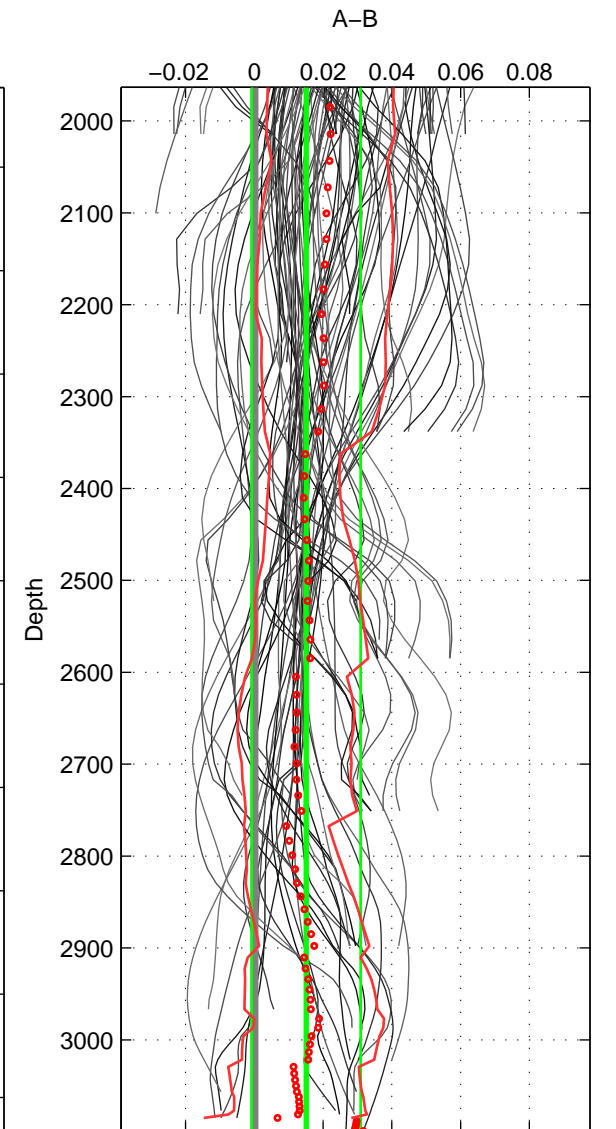

Cruise A (red). Date: Jun 2006 Cruisename: 135-06MM20060523

Cruise B (blue). Date: Jul 2001 Cruisename: 160-06MT20010620

\*\*\* "Favourite" values are means of spaces 1 2 3.

	Offset	O.StDev	Ratio	R.Stdev	Rating
SIGMA:	0.029	0.004	1.001	0.000	4
THETA:	0.028	0.005	1.001	0.000	4
DEPTH:	0.015	0.016	1.000	0.000	4
FAV.:	0.024	0.008	1.001	0.000	4

Profiles of A: 24  
 Profiles of B: 13  
 Diff profs : 100  
 WMoffset (A-B): 0.029443  
 WMoffset stdev: 0.0035724  
 WMratio (A/B): 1.0008  
 WMratio stdev: 0.00010251

Quality (1-5): 4

Profiles of A: 24  
 Profiles of B: 13  
 Diff profs : 100  
 WMoffset (A-B): 0.027972  
 WMoffset stdev: 0.0045335  
 WMratio (A/B): 1.0008  
 WMratio stdev: 0.00013009

Quality (1-5): 4

Profiles of A: 24  
 Profiles of B: 13  
 Diff profs : 100  
 WMoffset (A-B): 0.015073  
 WMoffset stdev: 0.015848  
 WMratio (A/B): 1.0004  
 WMratio stdev: 0.00045425

Quality (1-5): 4