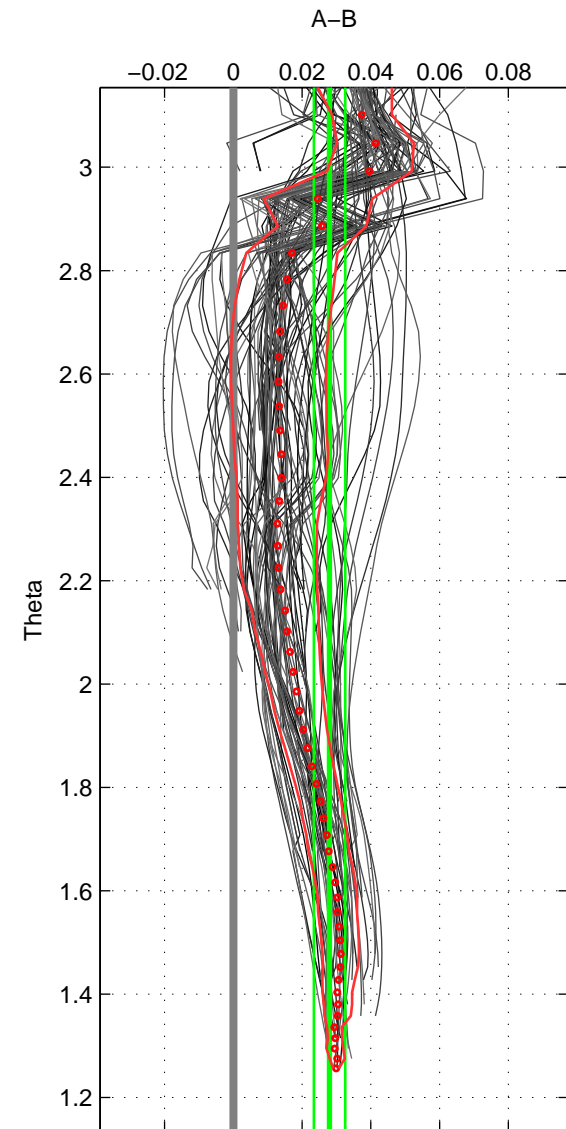

Cruise A (red). Date: Jun 2006 Cruisename: 135-06MM20060523

Cruise B (blue). Date: Jul 2001 Cruisename: 160-06MT20010620

\*\*\* "Favourite" values are means of spaces 1 2 3.

	Offset	O.StDev	Ratio	R.Stdev	Rating
SIGMA:	0.029	0.004	1.001	0.000	4
THETA:	0.028	0.005	1.001	0.000	4
DEPTH:	0.015	0.016	1.000	0.000	4
FAV.:	0.024	0.008	1.001	0.000	4

Profiles of A: 24  
 Profiles of B: 13  
 Diff profs : 100  
 WMoffset (A-B): 0.029443  
 WMoffset stdev: 0.0035724  
 WMratio (A/B): 1.0008  
 WMratio stdev: 0.00010251

Quality (1-5): 4

Profiles of A: 24  
 Profiles of B: 13  
 Diff profs : 100  
 WMoffset (A-B): 0.027972  
 WMoffset stdev: 0.0045335  
 WMratio (A/B): 1.0008  
 WMratio stdev: 0.00013009

Quality (1-5): 4

Profiles of A: 24  
 Profiles of B: 13  
 Diff profs : 100  
 WMoffset (A-B): 0.015073  
 WMoffset stdev: 0.015848  
 WMratio (A/B): 1.0004  
 WMratio stdev: 0.00045425

Quality (1-5): 4