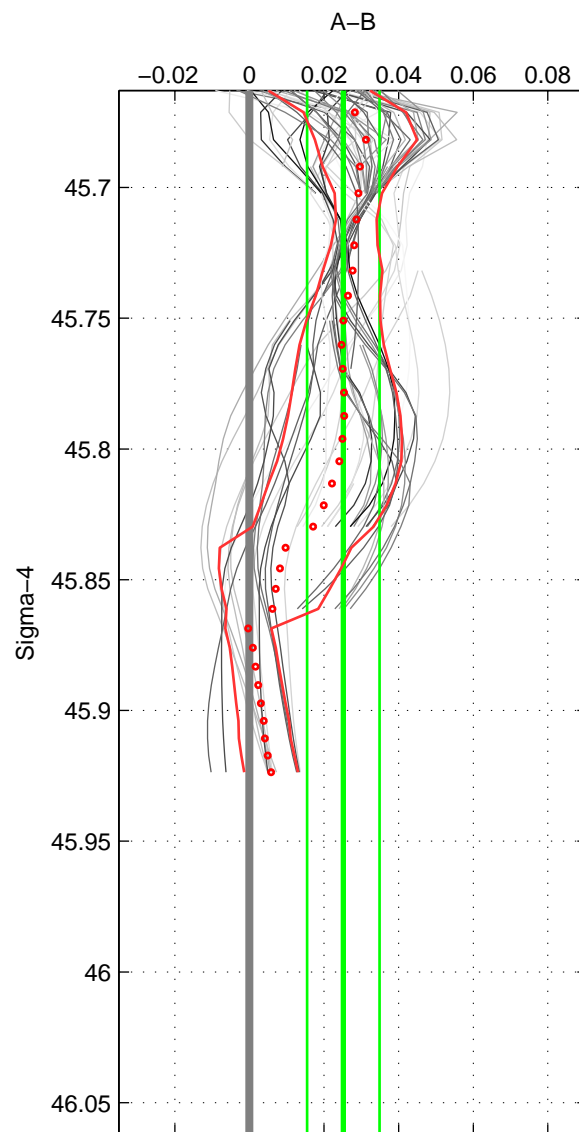

Cruise A (red). Date: Jul 1992 Cruisename: 85-58JH19920712

Cruise B (blue). Date: Jul 2001 Cruisename: 160-06MT20010620

\*\*\* "Favourite" values are means of spaces 1 2 3.

	Offset	O.StDev	Ratio	R.Stdev	Rating
SIGMA:	0.025	0.010	1.001	0.000	4
THETA:	0.023	0.010	1.001	0.000	4
DEPTH:	0.022	0.014	1.001	0.000	4
FAV.:	0.023	0.011	1.001	0.000	4

Profiles of A: 4  
 Profiles of B: 23  
 Diff profs: 68  
 WMoffset (A-B): 0.025187  
 WMoffset stdev: 0.0097279  
 WMratio (A/B): 1.0007  
 WMratio stdev: 0.00027888

Quality (1-5): 4

Profiles of A: 4  
 Profiles of B: 22  
 Diff profs: 67  
 WMoffset (A-B): 0.022638  
 WMoffset stdev: 0.010495  
 WMratio (A/B): 1.0006  
 WMratio stdev: 0.00030089

Quality (1-5): 4

Profiles of A: 4  
 Profiles of B: 23  
 Diff profs: 67  
 WMoffset (A-B): 0.021844  
 WMoffset stdev: 0.014164  
 WMratio (A/B): 1.0006  
 WMratio stdev: 0.00040602

Quality (1-5): 4