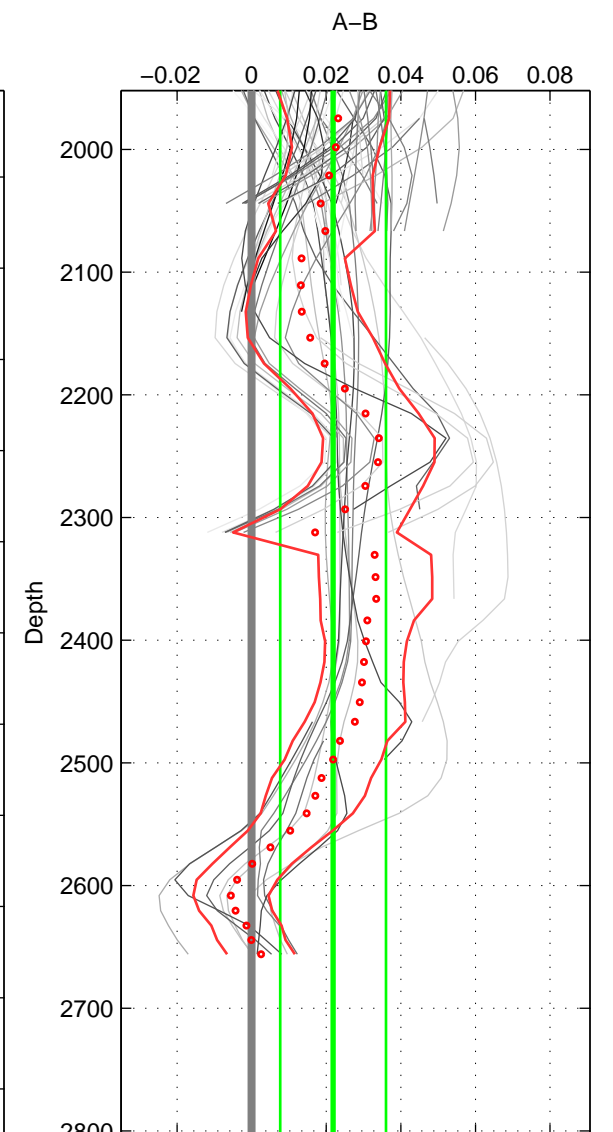

Cruise A (red). Date: Jul 1992 Cruisename: 85-58JH19920712

Cruise B (blue). Date: Jul 2001 Cruisename: 160-06MT20010620

\*\*\* "Favourite" values are means of spaces 1 2 3.

	Offset	O.StDev	Ratio	R.Stdev	Rating
SIGMA:	0.025	0.010	1.001	0.000	4
THETA:	0.023	0.010	1.001	0.000	4
DEPTH:	0.022	0.014	1.001	0.000	4
FAV.:	0.023	0.011	1.001	0.000	4

Profiles of A: 4  
 Profiles of B: 23  
 Diff profs: 68  
 WMoffset (A-B): 0.025187  
 WMoffset stdev: 0.0097279  
 WMratio (A/B): 1.0007  
 WMratio stdev: 0.00027888

Quality (1-5): 4

Profiles of A: 4  
 Profiles of B: 22  
 Diff profs: 67  
 WMoffset (A-B): 0.022638  
 WMoffset stdev: 0.010495  
 WMratio (A/B): 1.0006  
 WMratio stdev: 0.00030089

Quality (1-5): 4

Profiles of A: 4  
 Profiles of B: 23  
 Diff profs: 67  
 WMoffset (A-B): 0.021844  
 WMoffset stdev: 0.014164  
 WMratio (A/B): 1.0006  
 WMratio stdev: 0.00040602

Quality (1-5): 4