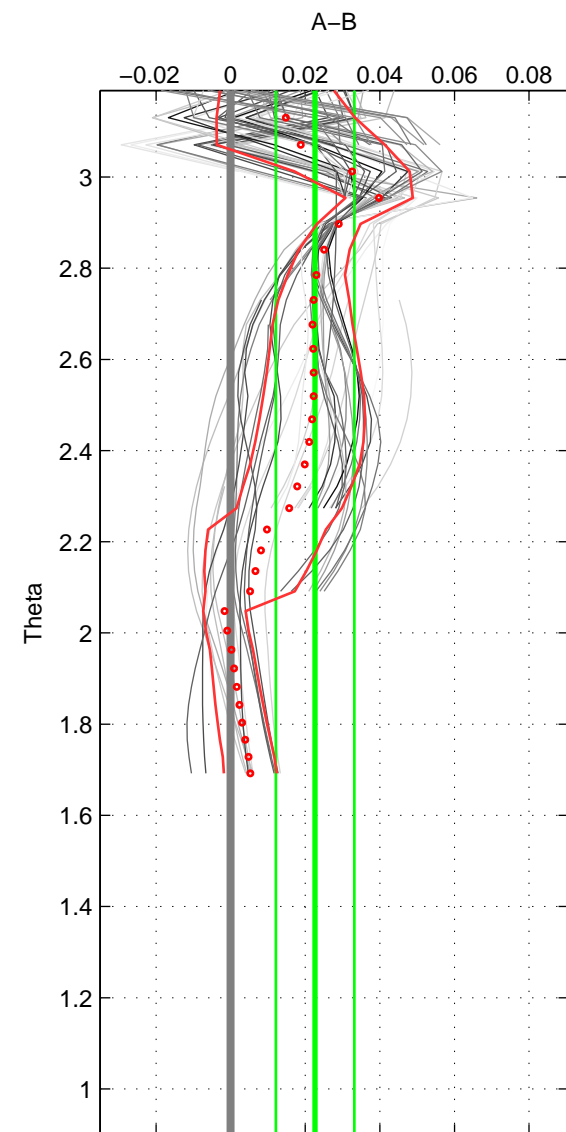

Cruise A (red). Date: Jul 1992 Cruisename: 85-58JH19920712

Cruise B (blue). Date: Jul 2001 Cruisename: 160-06MT20010620

\*\*\* "Favourite" values are means of spaces 1 2 3.

	Offset	O.StDev	Ratio	R.Stdev	Rating
SIGMA:	0.025	0.010	1.001	0.000	4
THETA:	0.023	0.010	1.001	0.000	4
DEPTH:	0.022	0.014	1.001	0.000	4
FAV.:	0.023	0.011	1.001	0.000	4

Profiles of A: 4  
 Profiles of B: 23  
 Diff profs: 68  
 WMoffset (A-B): 0.025187  
 WMoffset stdev: 0.0097279  
 WMratio (A/B): 1.0007  
 WMratio stdev: 0.00027888

Quality (1-5): 4

Profiles of A: 4  
 Profiles of B: 22  
 Diff profs: 67  
 WMoffset (A-B): 0.022638  
 WMoffset stdev: 0.010495  
 WMratio (A/B): 1.0006  
 WMratio stdev: 0.00030089

Quality (1-5): 4

Profiles of A: 4  
 Profiles of B: 23  
 Diff profs: 67  
 WMoffset (A-B): 0.021844  
 WMoffset stdev: 0.014164  
 WMratio (A/B): 1.0006  
 WMratio stdev: 0.00040602

Quality (1-5): 4