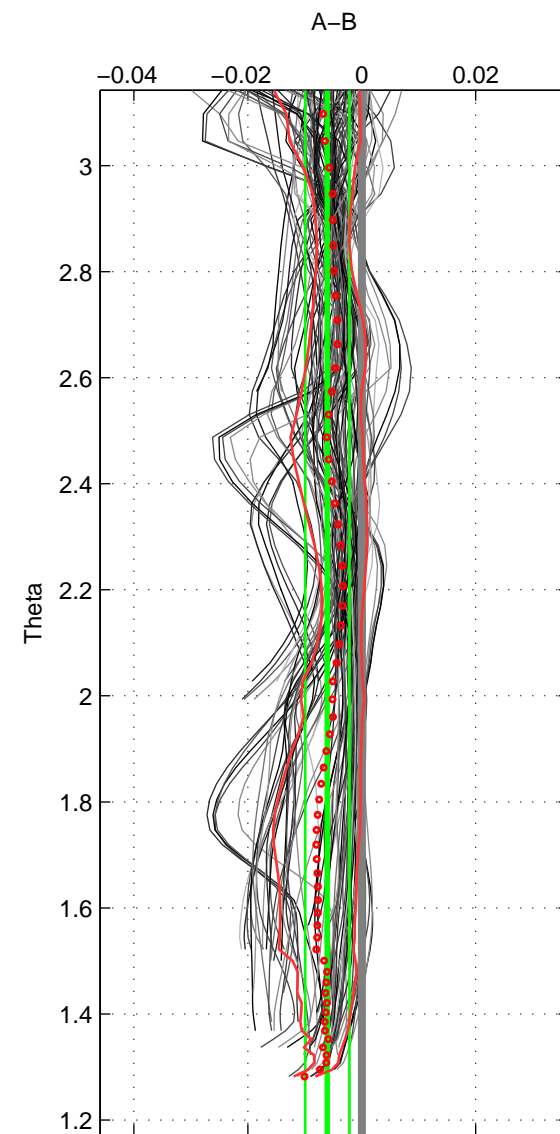

Cruise A (red). Date: Jun 2005 Cruisename: 196-18HU20050526

Cruise B (blue). Date: Jun 2006 Cruisename: 197-18HU20060524

*** "Favourite" values are means of spaces 1 2 3.

	Offset	O.StDev	Ratio	R.Stdev	Rating
SIGMA:	-0.007	0.004	1.000	0.000	5
THETA:	-0.006	0.004	1.000	0.000	5
DEPTH:	-0.008	0.003	1.000	0.000	5
FAV. :	-0.007	0.004	1.000	0.000	5

Profiles of A: 17
 Profiles of B: 17
 Diff profs : 100
 WMoffset (A-B): -0.0070352
 WMoffset stdev: 0.0041408
 WMratio (A/B): 0.9998
 WMratio stdev: 0.00011866

Quality (1-5): 5

Profiles of A: 17
 Profiles of B: 17
 Diff profs : 100
 WMoffset (A-B): -0.0060476
 WMoffset stdev: 0.0038713
 WMratio (A/B): 0.99983
 WMratio stdev: 0.00011094

Quality (1-5): 5

Profiles of A: 17
 Profiles of B: 17
 Diff profs : 100
 WMoffset (A-B): -0.0077153
 WMoffset stdev: 0.0034588
 WMratio (A/B): 0.99978
 WMratio stdev: 9.916e-05

Quality (1-5): 5