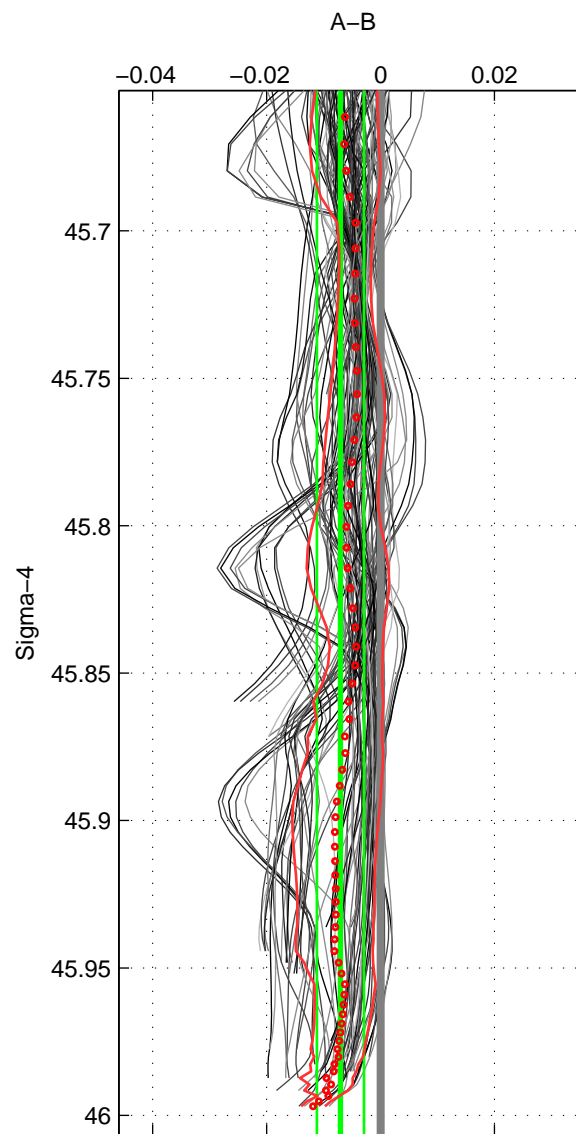

Cruise A (red). Date: Jun 2005 Cruisename: 196-18HU20050526

Cruise B (blue). Date: Jun 2006 Cruisename: 197-18HU20060524

*** "Favourite" values are means of spaces 1 2 3.

	Offset	O.StDev	Ratio	R.Stdev	Rating
SIGMA:	-0.007	0.004	1.000	0.000	5
THETA:	-0.006	0.004	1.000	0.000	5
DEPTH:	-0.008	0.003	1.000	0.000	5
FAV. :	-0.007	0.004	1.000	0.000	5

Profiles of A: 17
 Profiles of B: 17
 Diff profs : 100
 WMoffset (A-B): -0.0070352
 WMoffset stdev: 0.0041408
 WMratio (A/B): 0.9998
 WMratio stdev: 0.00011866

Quality (1-5): 5

Profiles of A: 17
 Profiles of B: 17
 Diff profs : 100
 WMoffset (A-B): -0.0060476
 WMoffset stdev: 0.0038713
 WMratio (A/B): 0.99983
 WMratio stdev: 0.00011094

Quality (1-5): 5

Profiles of A: 17
 Profiles of B: 17
 Diff profs : 100
 WMoffset (A-B): -0.0077153
 WMoffset stdev: 0.0034588
 WMratio (A/B): 0.99978
 WMratio stdev: 9.916e-05

Quality (1-5): 5