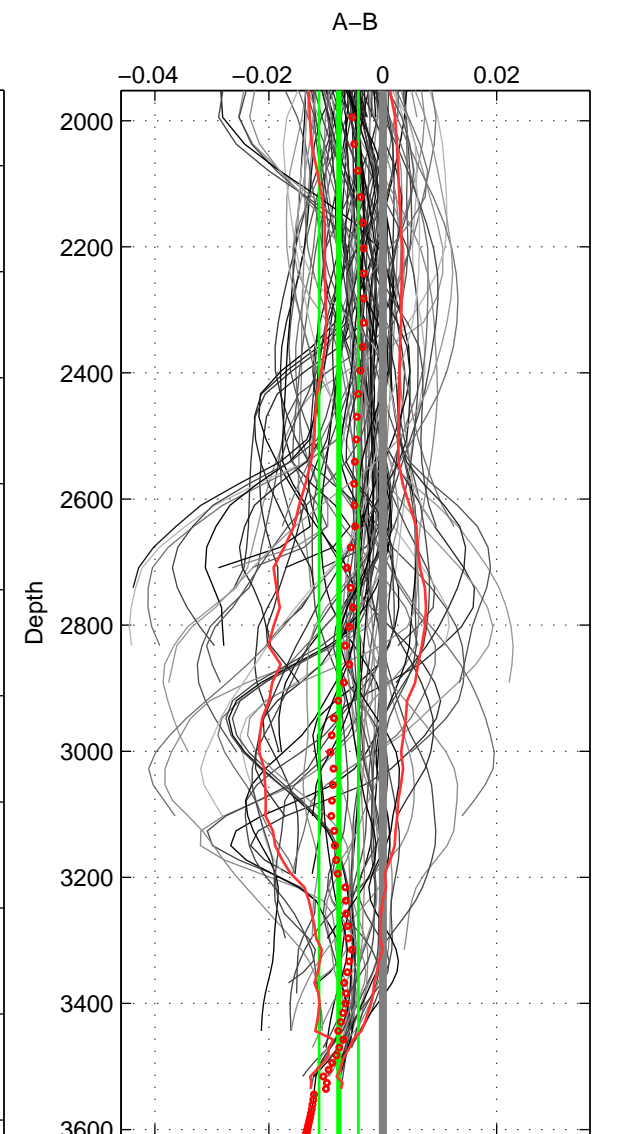

Cruise A (red). Date: Jun 2005 Cruisename: 196-18HU20050526

Cruise B (blue). Date: Jun 2006 Cruisename: 197-18HU20060524

*** "Favourite" values are means of spaces 1 2 3.

	Offset	O.StDev	Ratio	R.Stdev	Rating
SIGMA:	-0.007	0.004	1.000	0.000	5
THETA:	-0.006	0.004	1.000	0.000	5
DEPTH:	-0.008	0.003	1.000	0.000	5
FAV. :	-0.007	0.004	1.000	0.000	5

Profiles of A: 17
 Profiles of B: 17
 Diff profs : 100
 WMoffset (A-B): -0.0070352
 WMoffset stdev: 0.0041408
 WMratio (A/B): 0.9998
 WMratio stdev: 0.00011866

Quality (1-5): 5

Profiles of A: 17
 Profiles of B: 17
 Diff profs : 100
 WMoffset (A-B): -0.0060476
 WMoffset stdev: 0.0038713
 WMratio (A/B): 0.99983
 WMratio stdev: 0.00011094

Quality (1-5): 5

Profiles of A: 17
 Profiles of B: 17
 Diff profs : 100
 WMoffset (A-B): -0.0077153
 WMoffset stdev: 0.0034588
 WMratio (A/B): 0.99978
 WMratio stdev: 9.916e-05

Quality (1-5): 5