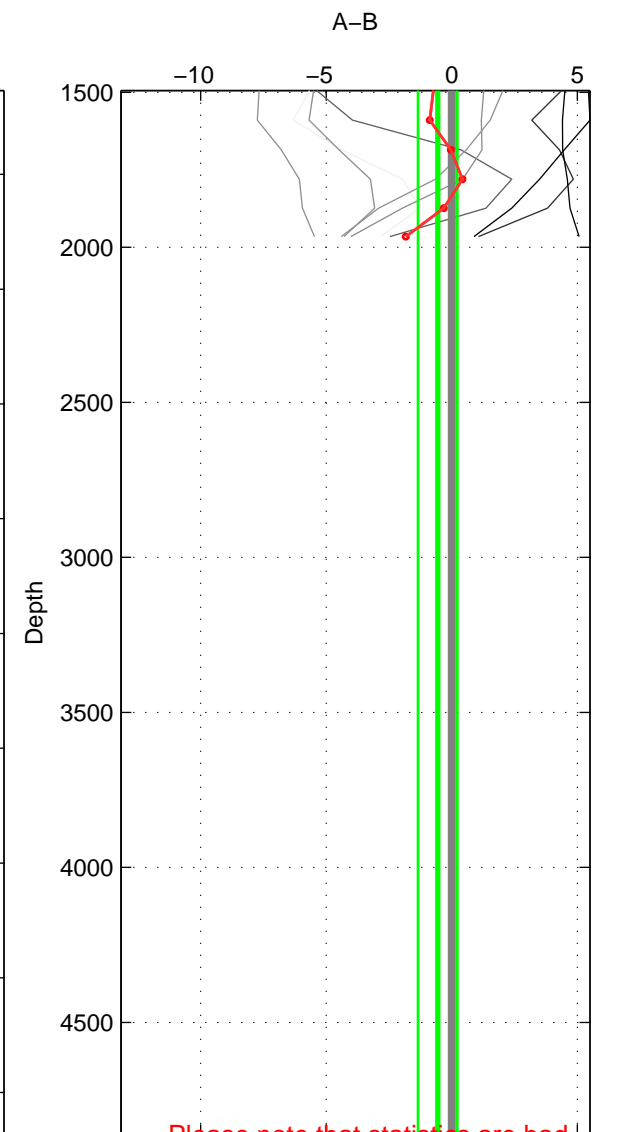

Cruise A (red). Date: May 2000 Cruisename: 530-49FA20000509

Cruise B (blue). Date: Feb 2008 Cruisename: 717-49UP20080122

*** "Favourite" values are means of spaces 1 2.

	Offset	O.StDev	Ratio	R.Stdev	Rating
SIGMA:	-0.004	0.002	1.000	0.000	4
THETA:	-0.005	0.003	1.000	0.000	4
DEPTH:	-0.001	0.001	1.000	0.000	3
FAV. :	-0.005	0.003	1.000	0.000	4

Profiles of A: 7
 Profiles of B: 17
 Diff profs : 9
 WMoffset (A-B): -0.0044634
 WMoffset stdev: 0.0023852
 WMratio (A/B): 0.99987
 WMratio stdev: 6.8957e-05

Quality (1-5): 4

Profiles of A: 7
 Profiles of B: 17
 Diff profs : 9
 WMoffset (A-B): -0.0054222
 WMoffset stdev: 0.0027809
 WMratio (A/B): 0.99984
 WMratio stdev: 8.0394e-05

Quality (1-5): 4

Profiles of A: 7
 Profiles of B: 17
 Diff profs : 9
 WMoffset (A-B): -0.00056114
 WMoffset stdev: 0.00078132
 WMratio (A/B): 0.99998
 WMratio stdev: 2.2586e-05

Quality (1-5): 3

Please note that statistics are bad.