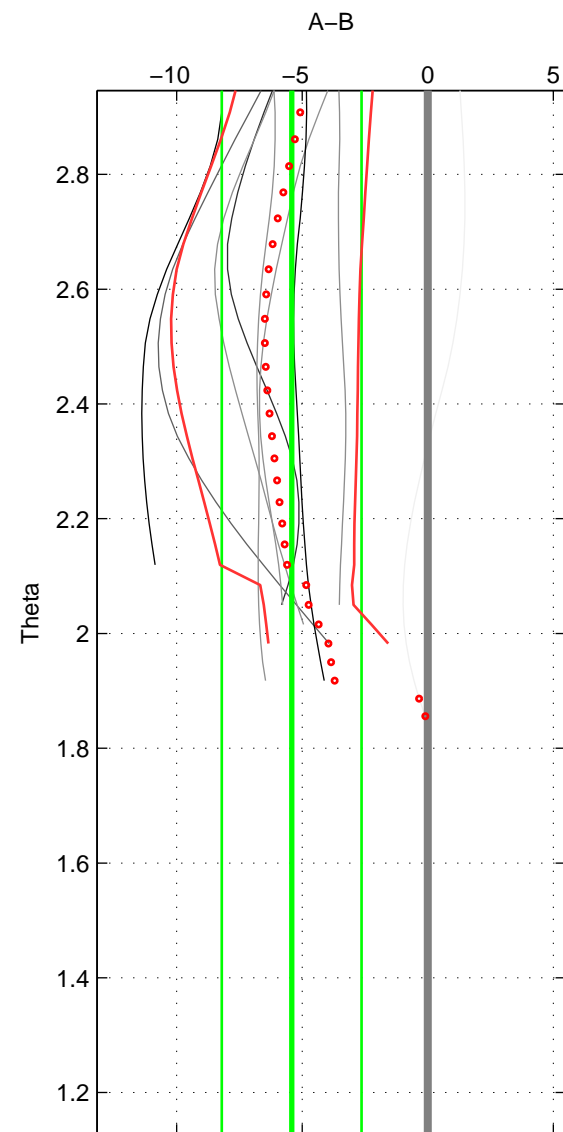

Cruise A (red). Date: May 2000 Cruisename: 530-49FA20000509

Cruise B (blue). Date: Feb 2008 Cruisename: 717-49UP20080122

*** "Favourite" values are means of spaces 1 2.

	Offset	O.StDev	Ratio	R.Stdev	Rating
SIGMA:	-0.004	0.002	1.000	0.000	4
THETA:	-0.005	0.003	1.000	0.000	4
DEPTH:	-0.001	0.001	1.000	0.000	3
FAV. :	-0.005	0.003	1.000	0.000	4

Profiles of A: 7
 Profiles of B: 17
 Diff profs : 9
 WMoffset (A-B): -0.0044634
 WMoffset stdev: 0.0023852
 WMratio (A/B): 0.99987
 WMratio stdev: 6.8957e-05

Quality (1-5): 4

Profiles of A: 7
 Profiles of B: 17
 Diff profs : 9
 WMoffset (A-B): -0.0054222
 WMoffset stdev: 0.0027809
 WMratio (A/B): 0.99984
 WMratio stdev: 8.0394e-05

Quality (1-5): 4

Profiles of A: 7
 Profiles of B: 17
 Diff profs : 9
 WMoffset (A-B): -0.00056114
 WMoffset stdev: 0.00078132
 WMratio (A/B): 0.99998
 WMratio stdev: 2.2586e-05

Quality (1-5): 3

Please note that statistics are bad.