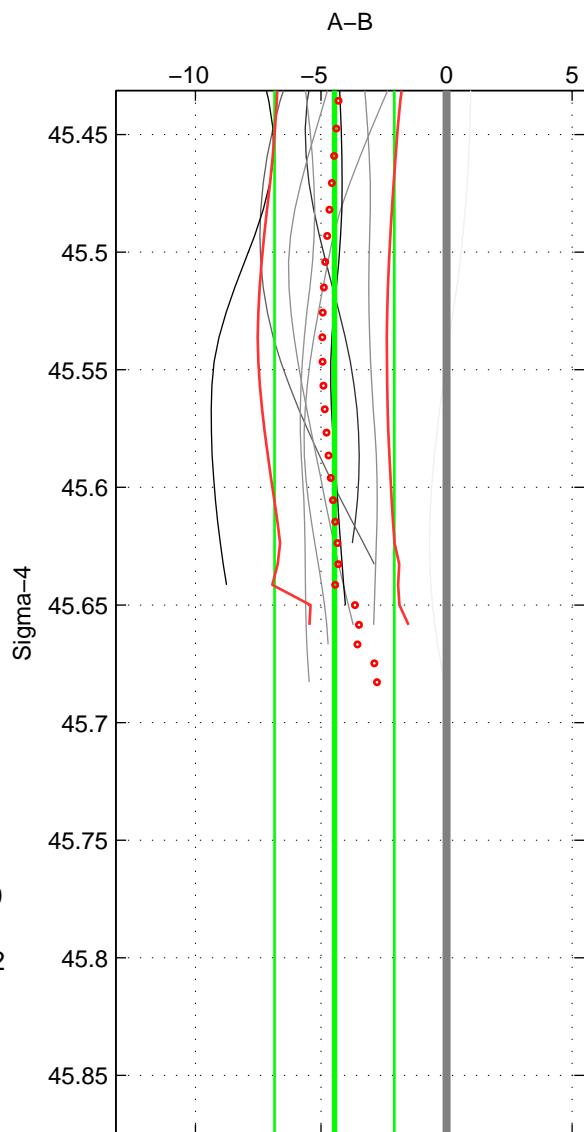

Cruise A (red). Date: May 2000 Cruisename: 530-49FA20000509

Cruise B (blue). Date: Feb 2008 Cruisename: 717-49UP20080122

*** "Favourite" values are means of spaces 1 2.

	Offset	O.StDev	Ratio	R.Stdev	Rating
SIGMA:	-0.004	0.002	1.000	0.000	4
THETA:	-0.005	0.003	1.000	0.000	4
DEPTH:	-0.001	0.001	1.000	0.000	3
FAV. :	-0.005	0.003	1.000	0.000	4

Profiles of A: 7
 Profiles of B: 17
 Diff profs : 9
 WMoffset (A-B): -0.0044634
 WMoffset stdev: 0.0023852
 WMratio (A/B): 0.99987
 WMratio stdev: 6.8957e-05

Quality (1-5): 4

Profiles of A: 7
 Profiles of B: 17
 Diff profs : 9
 WMoffset (A-B): -0.0054222
 WMoffset stdev: 0.0027809
 WMratio (A/B): 0.99984
 WMratio stdev: 8.0394e-05

Quality (1-5): 4

Profiles of A: 7
 Profiles of B: 17
 Diff profs : 9
 WMoffset (A-B): -0.00056114
 WMoffset stdev: 0.00078132
 WMratio (A/B): 0.99998
 WMratio stdev: 2.2586e-05

Quality (1-5): 3

Please note that statistics are bad.