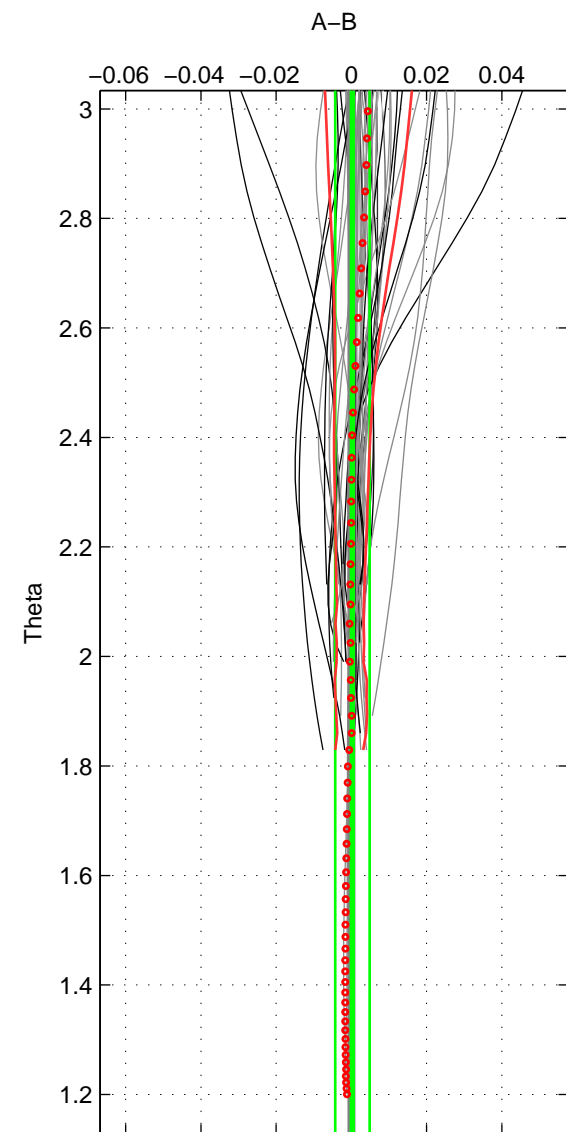

Cruise A (red). Date: Feb 2006 Cruisename: 670-49UF20060118

Cruise B (blue). Date: Feb 2008 Cruisename: 717-49UP20080122

*** "Favourite" values are means of spaces 1 2.

	Offset	O.StDev	Ratio	R.Stdev	Rating
SIGMA:	0.000	0.003	1.000	0.000	5
THETA:	0.000	0.005	1.000	0.000	5
DEPTH:	0.000	0.000	1.000	0.000	3
FAV. :	0.000	0.004	1.000	0.000	5

Profiles of A: 37
 Profiles of B: 20
 Diff profs : 56
 WMoffset (A-B): 9.287e-05
 WMoffset stdev: 0.0030188
 WMratio (A/B): 1
 WMratio stdev: 8.7266e-05

Quality (1-5): 5

Profiles of A: 37
 Profiles of B: 20
 Diff profs : 56
 WMoffset (A-B): 0.00026511
 WMoffset stdev: 0.0045671
 WMratio (A/B): 1
 WMratio stdev: 0.00013205

Quality (1-5): 5

Profiles of A: 37
 Profiles of B: 20
 Diff profs : 56
 WMoffset (A-B): 4.7839e-05
 WMoffset stdev: 0.00048137
 WMratio (A/B): 1
 WMratio stdev: 1.3942e-05

Quality (1-5): 3

Please note that statistics are bad.