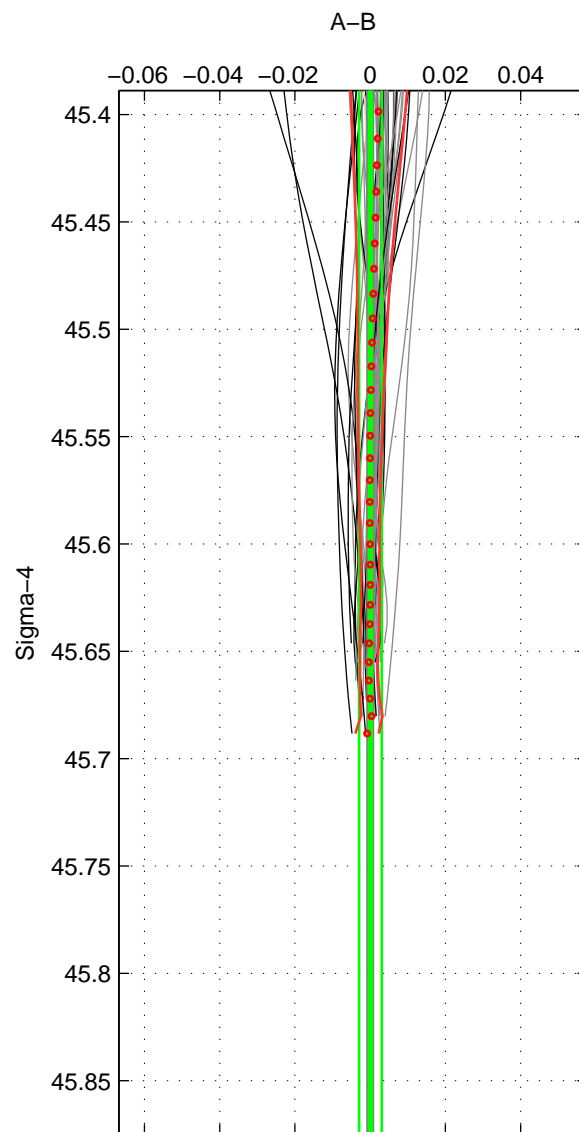

Cruise A (red). Date: Feb 2006 Cruisename: 670-49UF20060118

Cruise B (blue). Date: Feb 2008 Cruisename: 717-49UP20080122

*** "Favourite" values are means of spaces 1 2.

	Offset	O.StDev	Ratio	R.Stdev	Rating
SIGMA:	0.000	0.003	1.000	0.000	5
THETA:	0.000	0.005	1.000	0.000	5
DEPTH:	0.000	0.000	1.000	0.000	3
FAV. :	0.000	0.004	1.000	0.000	5

Profiles of A: 37
 Profiles of B: 20
 Diff profs : 56
 WMoffset (A-B): 9.287e-05
 WMoffset stdev: 0.0030188
 WMratio (A/B): 1
 WMratio stdev: 8.7266e-05

Quality (1-5): 5

Profiles of A: 37
 Profiles of B: 20
 Diff profs : 56
 WMoffset (A-B): 0.00026511
 WMoffset stdev: 0.0045671
 WMratio (A/B): 1
 WMratio stdev: 0.00013205

Quality (1-5): 5

Profiles of A: 37
 Profiles of B: 20
 Diff profs : 56
 WMoffset (A-B): 4.7839e-05
 WMoffset stdev: 0.00048137
 WMratio (A/B): 1
 WMratio stdev: 1.3942e-05

Quality (1-5): 3

Please note that statistics are bad.