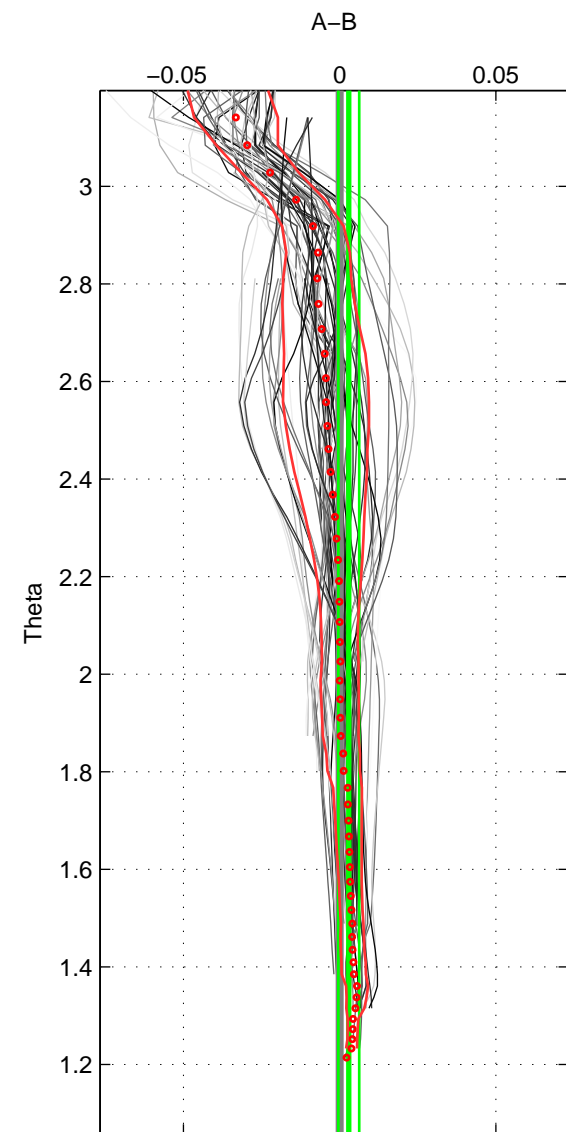

Cruise A (red). Date: Jul 2003 Cruisename: 165-06MT20030626

Cruise B (blue). Date: Jun 2010 Cruisename: 277-35TH20100608

*** "Favourite" values are means of spaces 1 2 3.

| | Offset | O.StDev | Ratio | R.Stdev | Rating |
|--------|--------|---------|-------|---------|--------|
| SIGMA: | 0.003 | 0.003 | 1.000 | 0.000 | 4 |
| THETA: | 0.003 | 0.003 | 1.000 | 0.000 | 4 |
| DEPTH: | -0.007 | 0.017 | 1.000 | 0.001 | 4 |
| FAV.: | -0.001 | 0.008 | 1.000 | 0.000 | 4 |

Profiles of A: 7
 Profiles of B: 12
 Diff profs : 62
 WMoffset (A-B): 0.003013
 WMoffset stdev: 0.0031251
 WMratio (A/B): 1.0001
 WMratio stdev: 8.9591e-05

Quality (1-5): 4

Profiles of A: 7
 Profiles of B: 12
 Diff profs : 62
 WMoffset (A-B): 0.0029403
 WMoffset stdev: 0.0033297
 WMratio (A/B): 1.0001
 WMratio stdev: 9.5458e-05

Quality (1-5): 4

Profiles of A: 7
 Profiles of B: 12
 Diff profs : 62
 WMoffset (A-B): -0.0074838
 WMoffset stdev: 0.017478
 WMratio (A/B): 0.99979
 WMratio stdev: 0.00050063

Quality (1-5): 4