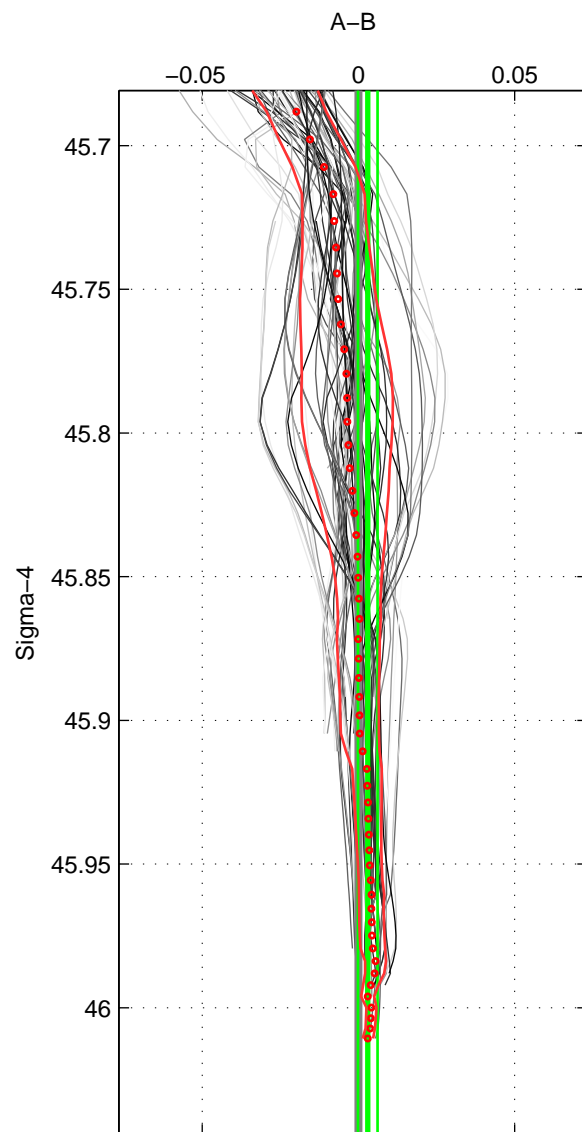

Cruise A (red). Date: Jul 2003 Cruisename: 165-06MT20030626

Cruise B (blue). Date: Jun 2010 Cruisename: 277-35TH20100608

*** "Favourite" values are means of spaces 1 2 3.

| | Offset | O.StDev | Ratio | R.Stdev | Rating |
|--------|--------|---------|-------|---------|--------|
| SIGMA: | 0.003 | 0.003 | 1.000 | 0.000 | 4 |
| THETA: | 0.003 | 0.003 | 1.000 | 0.000 | 4 |
| DEPTH: | -0.007 | 0.017 | 1.000 | 0.001 | 4 |
| FAV.: | -0.001 | 0.008 | 1.000 | 0.000 | 4 |

Profiles of A: 7
 Profiles of B: 12
 Diff profs : 62
 WMoffset (A-B): 0.003013
 WMoffset stdev: 0.0031251
 WMratio (A/B): 1.0001
 WMratio stdev: 8.9591e-05

Quality (1-5): 4

Profiles of A: 7
 Profiles of B: 12
 Diff profs : 62
 WMoffset (A-B): 0.0029403
 WMoffset stdev: 0.0033297
 WMratio (A/B): 1.0001
 WMratio stdev: 9.5458e-05

Quality (1-5): 4

Profiles of A: 7
 Profiles of B: 12
 Diff profs : 62
 WMoffset (A-B): -0.0074838
 WMoffset stdev: 0.017478
 WMratio (A/B): 0.99979
 WMratio stdev: 0.00050063

Quality (1-5): 4