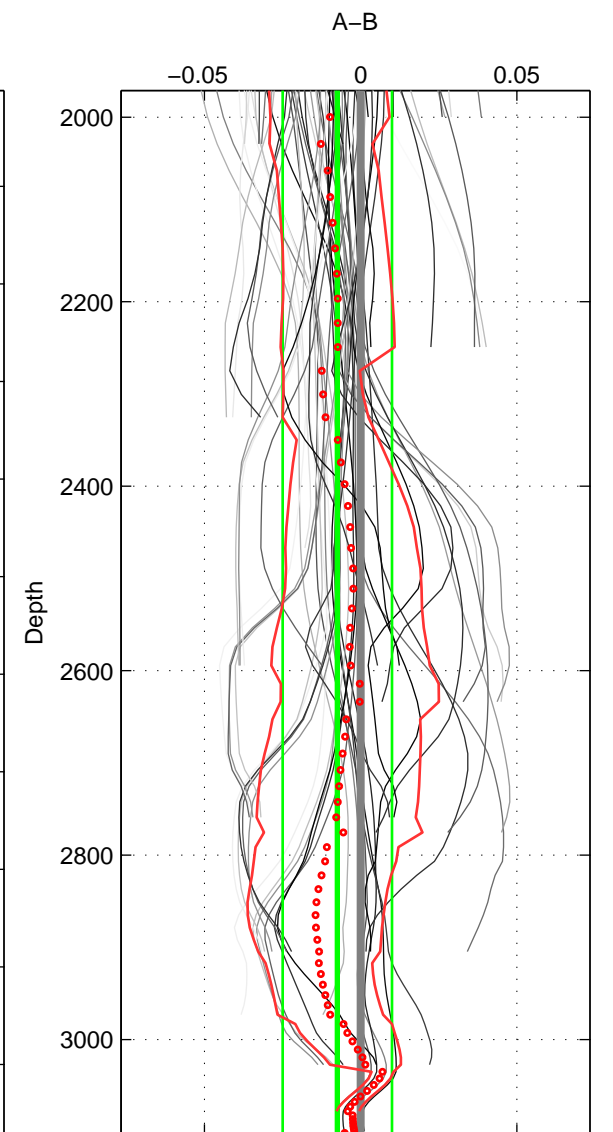

Cruise A (red). Date: Jul 2003 Cruisename: 165-06MT20030626

Cruise B (blue). Date: Jun 2010 Cruisename: 277-35TH20100608

*** "Favourite" values are means of spaces 1 2 3.

| | Offset | O.StDev | Ratio | R.Stdev | Rating |
|--------|--------|---------|-------|---------|--------|
| SIGMA: | 0.003 | 0.003 | 1.000 | 0.000 | 4 |
| THETA: | 0.003 | 0.003 | 1.000 | 0.000 | 4 |
| DEPTH: | -0.007 | 0.017 | 1.000 | 0.001 | 4 |
| FAV.: | -0.001 | 0.008 | 1.000 | 0.000 | 4 |

Profiles of A: 7
 Profiles of B: 12
 Diff profs : 62
 WMoffset (A-B): 0.003013
 WMoffset stdev: 0.0031251
 WMratio (A/B): 1.0001
 WMratio stdev: 8.9591e-05

Quality (1-5): 4

Profiles of A: 7
 Profiles of B: 12
 Diff profs : 62
 WMoffset (A-B): 0.0029403
 WMoffset stdev: 0.0033297
 WMratio (A/B): 1.0001
 WMratio stdev: 9.5458e-05

Quality (1-5): 4

Profiles of A: 7
 Profiles of B: 12
 Diff profs : 62
 WMoffset (A-B): -0.0074838
 WMoffset stdev: 0.017478
 WMratio (A/B): 0.99979
 WMratio stdev: 0.00050063

Quality (1-5): 4