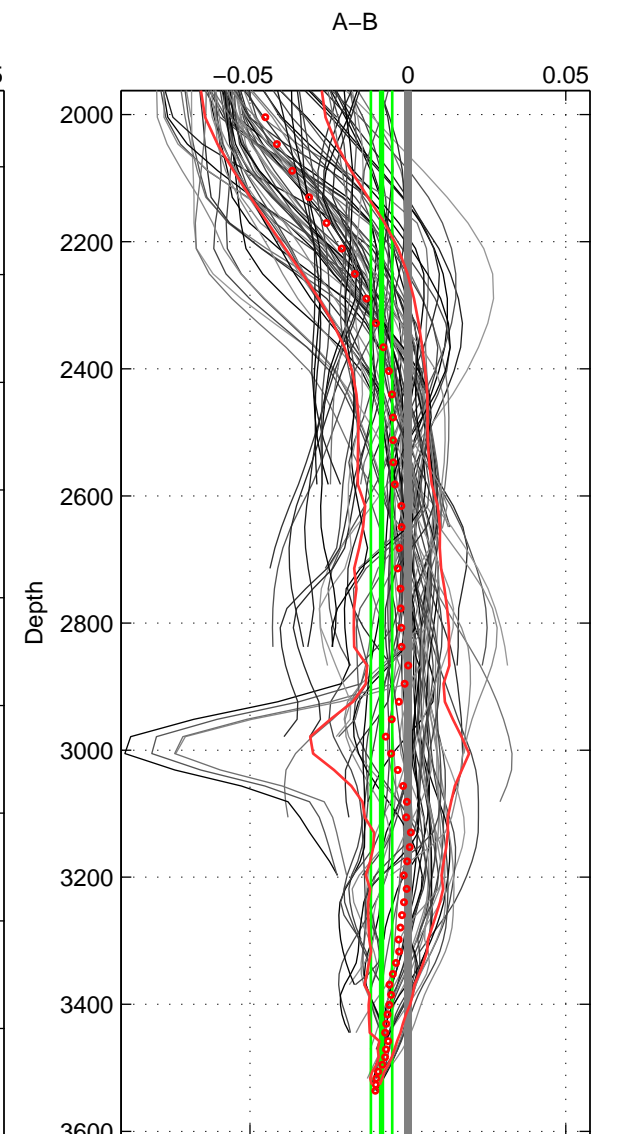

Cruise A (red). Date: Jun 1995 Cruisename: 186-18HU19950607

Cruise B (blue). Date: Jun 2006 Cruisename: 197-18HU20060524

*** "Favourite" values are means of spaces 1 2 3.

	Offset	O.StDev	Ratio	R.Stdev	Rating
SIGMA:	-0.010	0.007	1.000	0.000	5
THETA:	-0.009	0.004	1.000	0.000	5
DEPTH:	-0.008	0.003	1.000	0.000	5
FAV.:	-0.009	0.005	1.000	0.000	5

Profiles of A: 17
 Profiles of B: 17
 Diff profs: 95
 WMoffset (A-B): -0.010022
 WMoffset stdev: 0.007326
 WMratio (A/B): 0.99971
 WMratio stdev: 0.00020992

Quality (1-5): 5

Profiles of A: 17
 Profiles of B: 17
 Diff profs: 90
 WMoffset (A-B): -0.00885
 WMoffset stdev: 0.0041623
 WMratio (A/B): 0.99975
 WMratio stdev: 0.00011931

Quality (1-5): 5

Profiles of A: 17
 Profiles of B: 17
 Diff profs: 95
 WMoffset (A-B): -0.0083573
 WMoffset stdev: 0.0033456
 WMratio (A/B): 0.99976
 WMratio stdev: 9.592e-05

Quality (1-5): 5