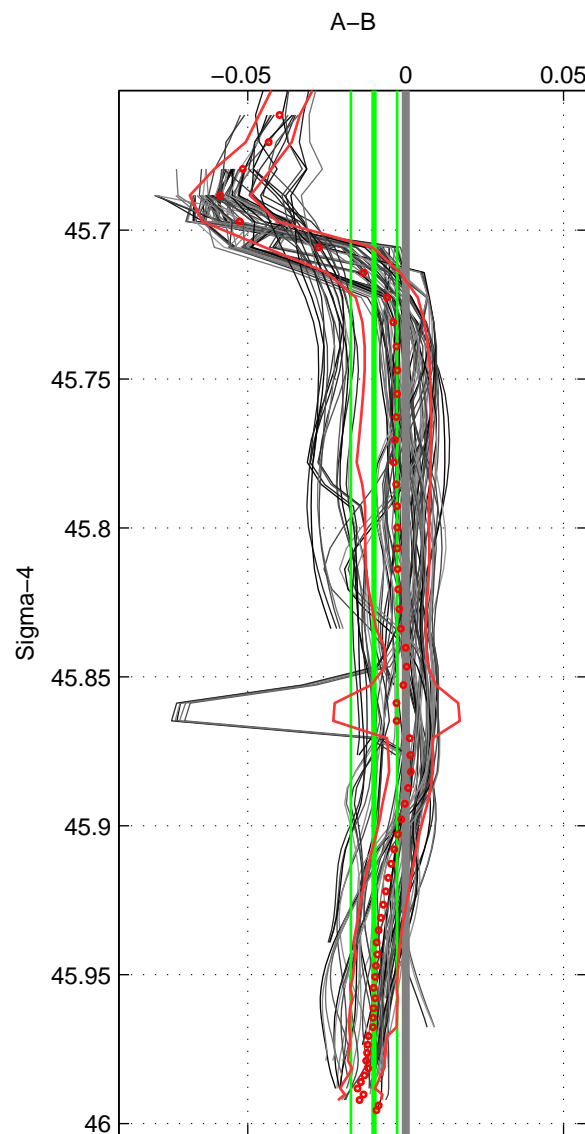

Cruise A (red). Date: Jun 1995 Cruisename: 186-18HU19950607

Cruise B (blue). Date: Jun 2006 Cruisename: 197-18HU20060524

*** "Favourite" values are means of spaces 1 2 3.

	Offset	O.StDev	Ratio	R.Stdev	Rating
SIGMA:	-0.010	0.007	1.000	0.000	5
THETA:	-0.009	0.004	1.000	0.000	5
DEPTH:	-0.008	0.003	1.000	0.000	5
FAV.:	-0.009	0.005	1.000	0.000	5

Profiles of A: 17
 Profiles of B: 17
 Diff profs: 95
 WMoffset (A-B): -0.010022
 WMoffset stdev: 0.007326
 WMratio (A/B): 0.99971
 WMratio stdev: 0.00020992

Quality (1-5): 5

Profiles of A: 17
 Profiles of B: 17
 Diff profs: 90
 WMoffset (A-B): -0.00885
 WMoffset stdev: 0.0041623
 WMratio (A/B): 0.99975
 WMratio stdev: 0.00011931

Quality (1-5): 5

Profiles of A: 17
 Profiles of B: 17
 Diff profs: 95
 WMoffset (A-B): -0.0083573
 WMoffset stdev: 0.0033456
 WMratio (A/B): 0.99976
 WMratio stdev: 9.592e-05

Quality (1-5): 5