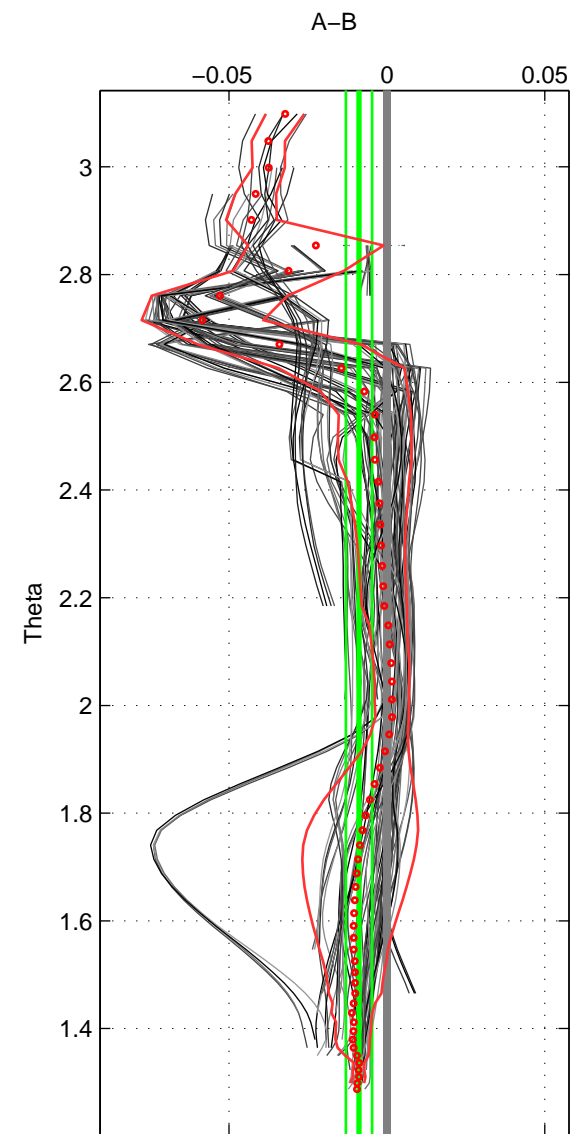

Cruise A (red). Date: Jun 1995 Cruisename: 186-18HU19950607

Cruise B (blue). Date: Jun 2006 Cruisename: 197-18HU20060524

*** "Favourite" values are means of spaces 1 2 3.

	Offset	O.StDev	Ratio	R.Stdev	Rating
SIGMA:	-0.010	0.007	1.000	0.000	5
THETA:	-0.009	0.004	1.000	0.000	5
DEPTH:	-0.008	0.003	1.000	0.000	5
FAV.:	-0.009	0.005	1.000	0.000	5

Profiles of A: 17
 Profiles of B: 17
 Diff profs: 95
 WMoffset (A-B): -0.010022
 WMoffset stdev: 0.007326
 WMratio (A/B): 0.99971
 WMratio stdev: 0.00020992

Quality (1-5): 5

Profiles of A: 17
 Profiles of B: 17
 Diff profs: 90
 WMoffset (A-B): -0.00885
 WMoffset stdev: 0.0041623
 WMratio (A/B): 0.99975
 WMratio stdev: 0.00011931

Quality (1-5): 5

Profiles of A: 17
 Profiles of B: 17
 Diff profs: 95
 WMoffset (A-B): -0.0083573
 WMoffset stdev: 0.0033456
 WMratio (A/B): 0.99976
 WMratio stdev: 9.592e-05

Quality (1-5): 5