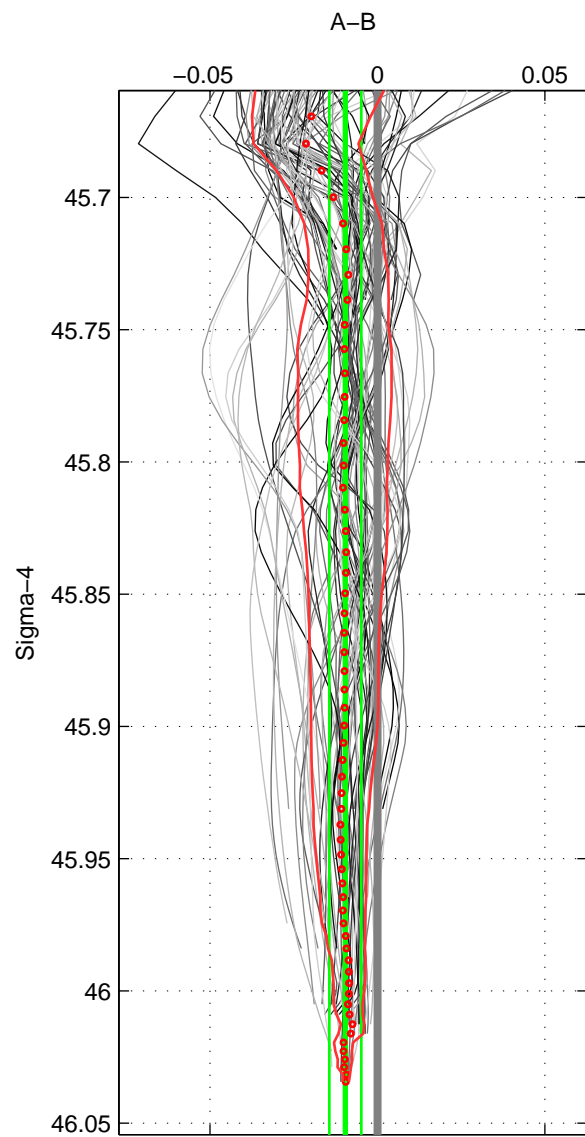

Cruise A (red). Date: Jul 2001 Cruisename: 160-06MT20010620

Cruise B (blue). Date: Sep 2005 Cruisename: 291-64PE20050907

*** "Favourite" values are means of spaces 1 2 3.

	Offset	O.StDev	Ratio	R.Stdev	Rating
SIGMA:	-0.010	0.005	1.000	0.000	4
THETA:	-0.010	0.004	1.000	0.000	4
DEPTH:	-0.002	0.017	1.000	0.000	4
FAV.:	-0.007	0.009	1.000	0.000	4

Profiles of A: 17
 Profiles of B: 12
 Diff profs : 97
 WMoffset (A-B): -0.0096028
 WMoffset stdev: 0.0047655
 WMratio (A/B): 0.99972
 WMratio stdev: 0.0001366

Quality (1-5): 4

Profiles of A: 17
 Profiles of B: 12
 Diff profs : 97
 WMoffset (A-B): -0.0098413
 WMoffset stdev: 0.0040768
 WMratio (A/B): 0.99972
 WMratio stdev: 0.00011686

Quality (1-5): 4

Profiles of A: 17
 Profiles of B: 12
 Diff profs : 98
 WMoffset (A-B): -0.0015403
 WMoffset stdev: 0.017181
 WMratio (A/B): 0.99996
 WMratio stdev: 0.00049222

Quality (1-5): 4