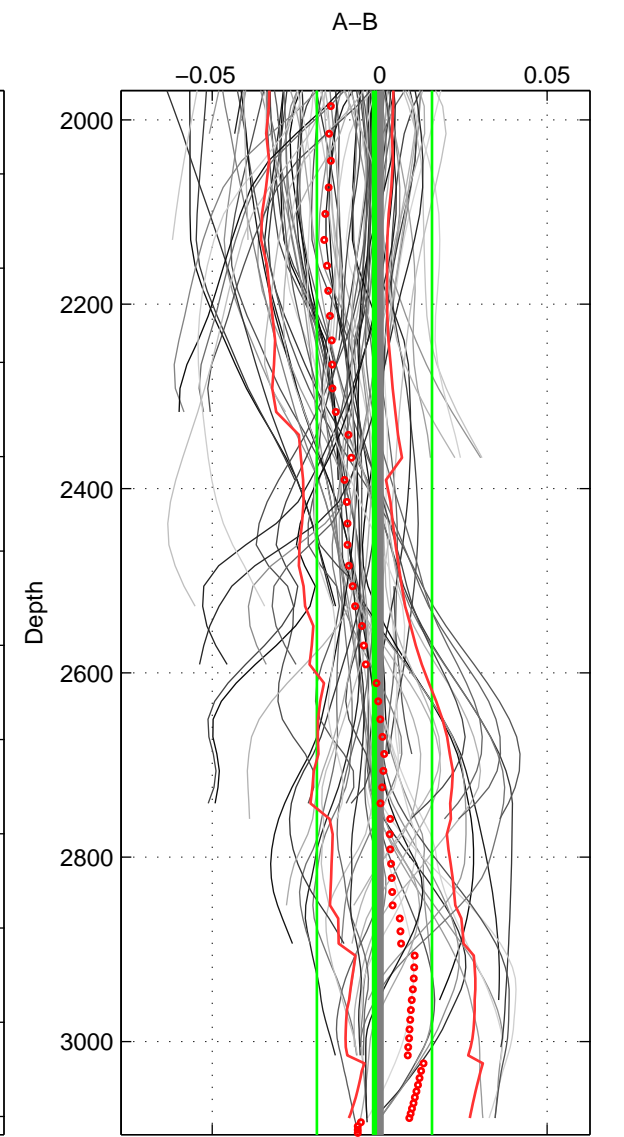

Cruise A (red). Date: Jul 2001 Cruisename: 160-06MT20010620

Cruise B (blue). Date: Sep 2005 Cruisename: 291-64PE20050907

*** "Favourite" values are means of spaces 1 2 3.

	Offset	O.StDev	Ratio	R.Stdev	Rating
SIGMA:	-0.010	0.005	1.000	0.000	4
THETA:	-0.010	0.004	1.000	0.000	4
DEPTH:	-0.002	0.017	1.000	0.000	4
FAV.:	-0.007	0.009	1.000	0.000	4

Profiles of A: 17
 Profiles of B: 12
 Diff profs : 97
 WMoffset (A-B): -0.0096028
 WMoffset stdev: 0.0047655
 WMratio (A/B): 0.99972
 WMratio stdev: 0.0001366

Quality (1-5): 4

Profiles of A: 17
 Profiles of B: 12
 Diff profs : 97
 WMoffset (A-B): -0.0098413
 WMoffset stdev: 0.0040768
 WMratio (A/B): 0.99972
 WMratio stdev: 0.00011686

Quality (1-5): 4

Profiles of A: 17
 Profiles of B: 12
 Diff profs : 98
 WMoffset (A-B): -0.0015403
 WMoffset stdev: 0.017181
 WMratio (A/B): 0.99996
 WMratio stdev: 0.00049222

Quality (1-5): 4