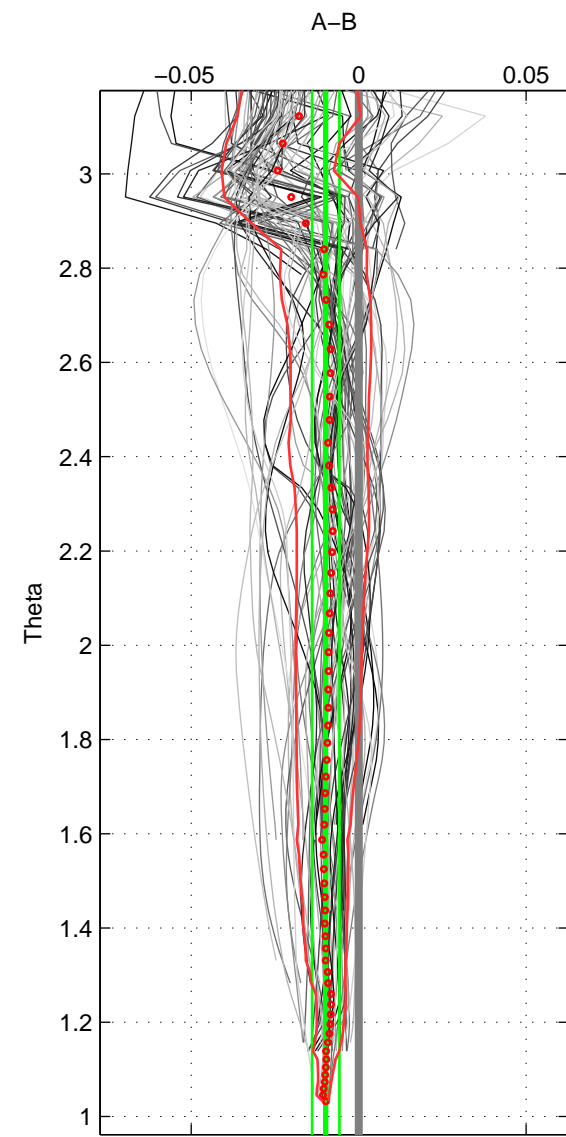

Cruise A (red). Date: Jul 2001 Cruisename: 160-06MT20010620

Cruise B (blue). Date: Sep 2005 Cruisename: 291-64PE20050907

*** "Favourite" values are means of spaces 1 2 3.

	Offset	O.StDev	Ratio	R.Stdev	Rating
SIGMA:	-0.010	0.005	1.000	0.000	4
THETA:	-0.010	0.004	1.000	0.000	4
DEPTH:	-0.002	0.017	1.000	0.000	4
FAV.:	-0.007	0.009	1.000	0.000	4

Profiles of A: 17
 Profiles of B: 12
 Diff profs : 97
 WMoffset (A-B): -0.0096028
 WMoffset stdev: 0.0047655
 WMratio (A/B): 0.99972
 WMratio stdev: 0.0001366

Quality (1-5): 4

Profiles of A: 17
 Profiles of B: 12
 Diff profs : 97
 WMoffset (A-B): -0.0098413
 WMoffset stdev: 0.0040768
 WMratio (A/B): 0.99972
 WMratio stdev: 0.00011686

Quality (1-5): 4

Profiles of A: 17
 Profiles of B: 12
 Diff profs : 98
 WMoffset (A-B): -0.0015403
 WMoffset stdev: 0.017181
 WMratio (A/B): 0.99996
 WMratio stdev: 0.00049222

Quality (1-5): 4