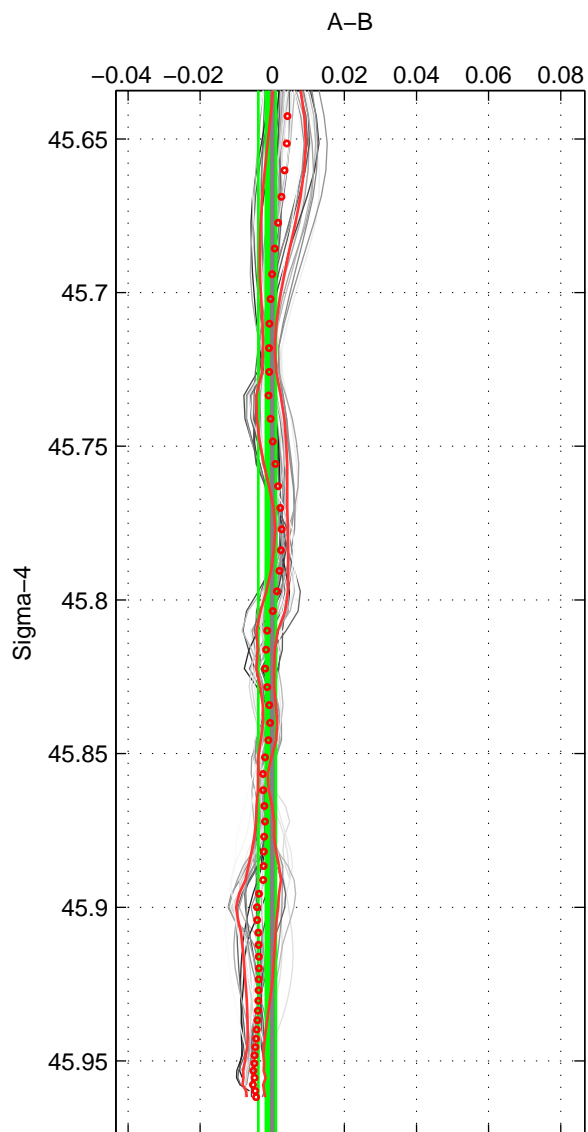

Cruise A (red). Date: Jun 2002 Cruisename: 163-06MT20020607

Cruise B (blue). Date: Feb 1994 Cruisename: 238-323019940104

\*\*\* "Favourite" values are means of spaces 1 2 3.

	Offset	O.StDev	Ratio	R.Stdev	Rating
SIGMA:	-0.001	0.002	1.000	0.000	5
THETA:	-0.001	0.002	1.000	0.000	5
DEPTH:	0.001	0.003	1.000	0.000	5
FAV. :	-0.000	0.003	1.000	0.000	5

Profiles of A: 8  
 Profiles of B: 7  
 Diff profs : 40  
 WMoffset (A-B): -0.0014158  
 WMoffset stdev: 0.0024574  
 WMratio (A/B): 0.99996  
 WMratio stdev: 7.0387e-05

Quality (1-5): 5

Profiles of A: 8  
 Profiles of B: 7  
 Diff profs : 40  
 WMoffset (A-B): -0.0012823  
 WMoffset stdev: 0.001666  
 WMratio (A/B): 0.99996  
 WMratio stdev: 4.7773e-05

Quality (1-5): 5

Profiles of A: 8  
 Profiles of B: 7  
 Diff profs : 40  
 WMoffset (A-B): 0.0013266  
 WMoffset stdev: 0.0034784  
 WMratio (A/B): 1  
 WMratio stdev: 9.9605e-05

Quality (1-5): 5