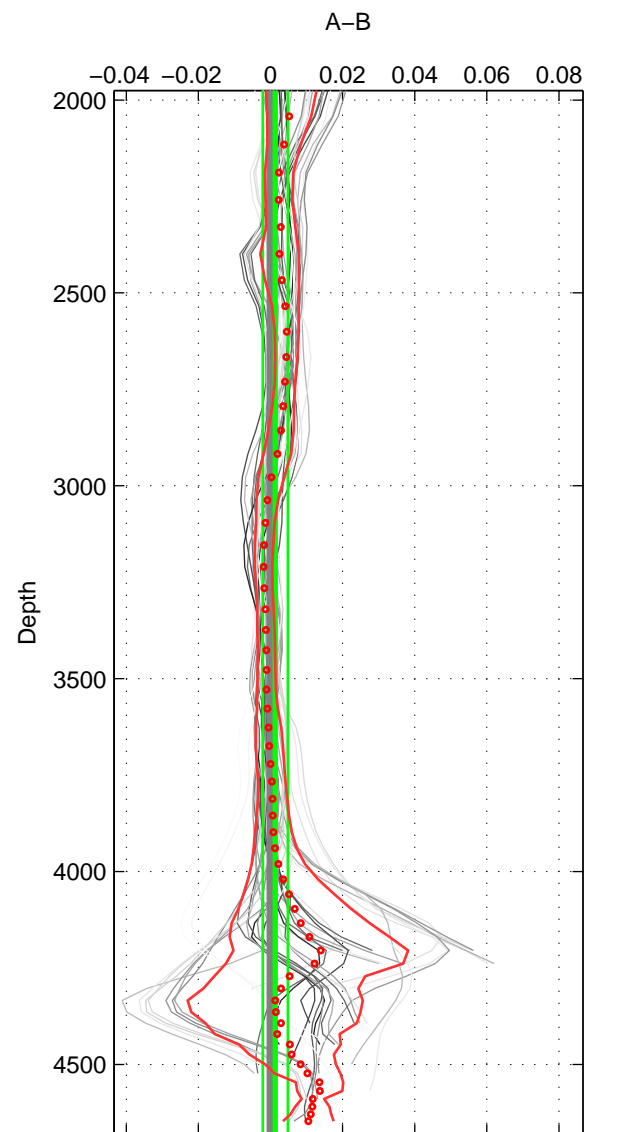

Cruise A (red). Date: Jun 2002 Cruisename: 163-06MT20020607

Cruise B (blue). Date: Feb 1994 Cruisename: 238-323019940104

\*\*\* "Favourite" values are means of spaces 1 2 3.

	Offset	O.StDev	Ratio	R.Stdev	Rating
SIGMA:	-0.001	0.002	1.000	0.000	5
THETA:	-0.001	0.002	1.000	0.000	5
DEPTH:	0.001	0.003	1.000	0.000	5
FAV. :	-0.000	0.003	1.000	0.000	5

Profiles of A: 8  
 Profiles of B: 7  
 Diff profs : 40  
 WMoffset (A-B): -0.0014158  
 WMoffset stdev: 0.0024574  
 WMratio (A/B): 0.99996  
 WMratio stdev: 7.0387e-05

Quality (1-5): 5

Profiles of A: 8  
 Profiles of B: 7  
 Diff profs : 40  
 WMoffset (A-B): -0.0012823  
 WMoffset stdev: 0.001666  
 WMratio (A/B): 0.99996  
 WMratio stdev: 4.7773e-05

Quality (1-5): 5

Profiles of A: 8  
 Profiles of B: 7  
 Diff profs : 40  
 WMoffset (A-B): 0.0013266  
 WMoffset stdev: 0.0034784  
 WMratio (A/B): 1  
 WMratio stdev: 9.9605e-05

Quality (1-5): 5