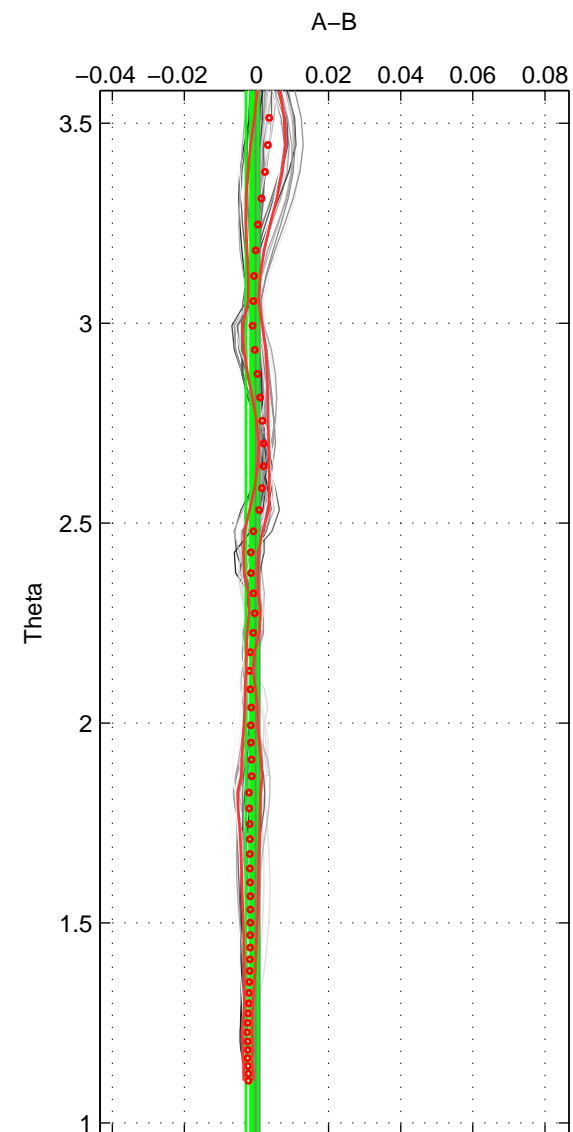

Cruise A (red). Date: Jun 2002 Cruisename: 163-06MT20020607

Cruise B (blue). Date: Feb 1994 Cruisename: 238-323019940104

\*\*\* "Favourite" values are means of spaces 1 2 3.

	Offset	O.StDev	Ratio	R.Stdev	Rating
SIGMA:	-0.001	0.002	1.000	0.000	5
THETA:	-0.001	0.002	1.000	0.000	5
DEPTH:	0.001	0.003	1.000	0.000	5
FAV. :	-0.000	0.003	1.000	0.000	5

Profiles of A: 8  
 Profiles of B: 7  
 Diff profs : 40  
 WMoffset (A-B): -0.0014158  
 WMoffset stdev: 0.0024574  
 WMratio (A/B): 0.99996  
 WMratio stdev: 7.0387e-05

Quality (1-5): 5

Profiles of A: 8  
 Profiles of B: 7  
 Diff profs : 40  
 WMoffset (A-B): -0.0012823  
 WMoffset stdev: 0.001666  
 WMratio (A/B): 0.99996  
 WMratio stdev: 4.7773e-05

Quality (1-5): 5

Profiles of A: 8  
 Profiles of B: 7  
 Diff profs : 40  
 WMoffset (A-B): 0.0013266  
 WMoffset stdev: 0.0034784  
 WMratio (A/B): 1  
 WMratio stdev: 9.9605e-05

Quality (1-5): 5